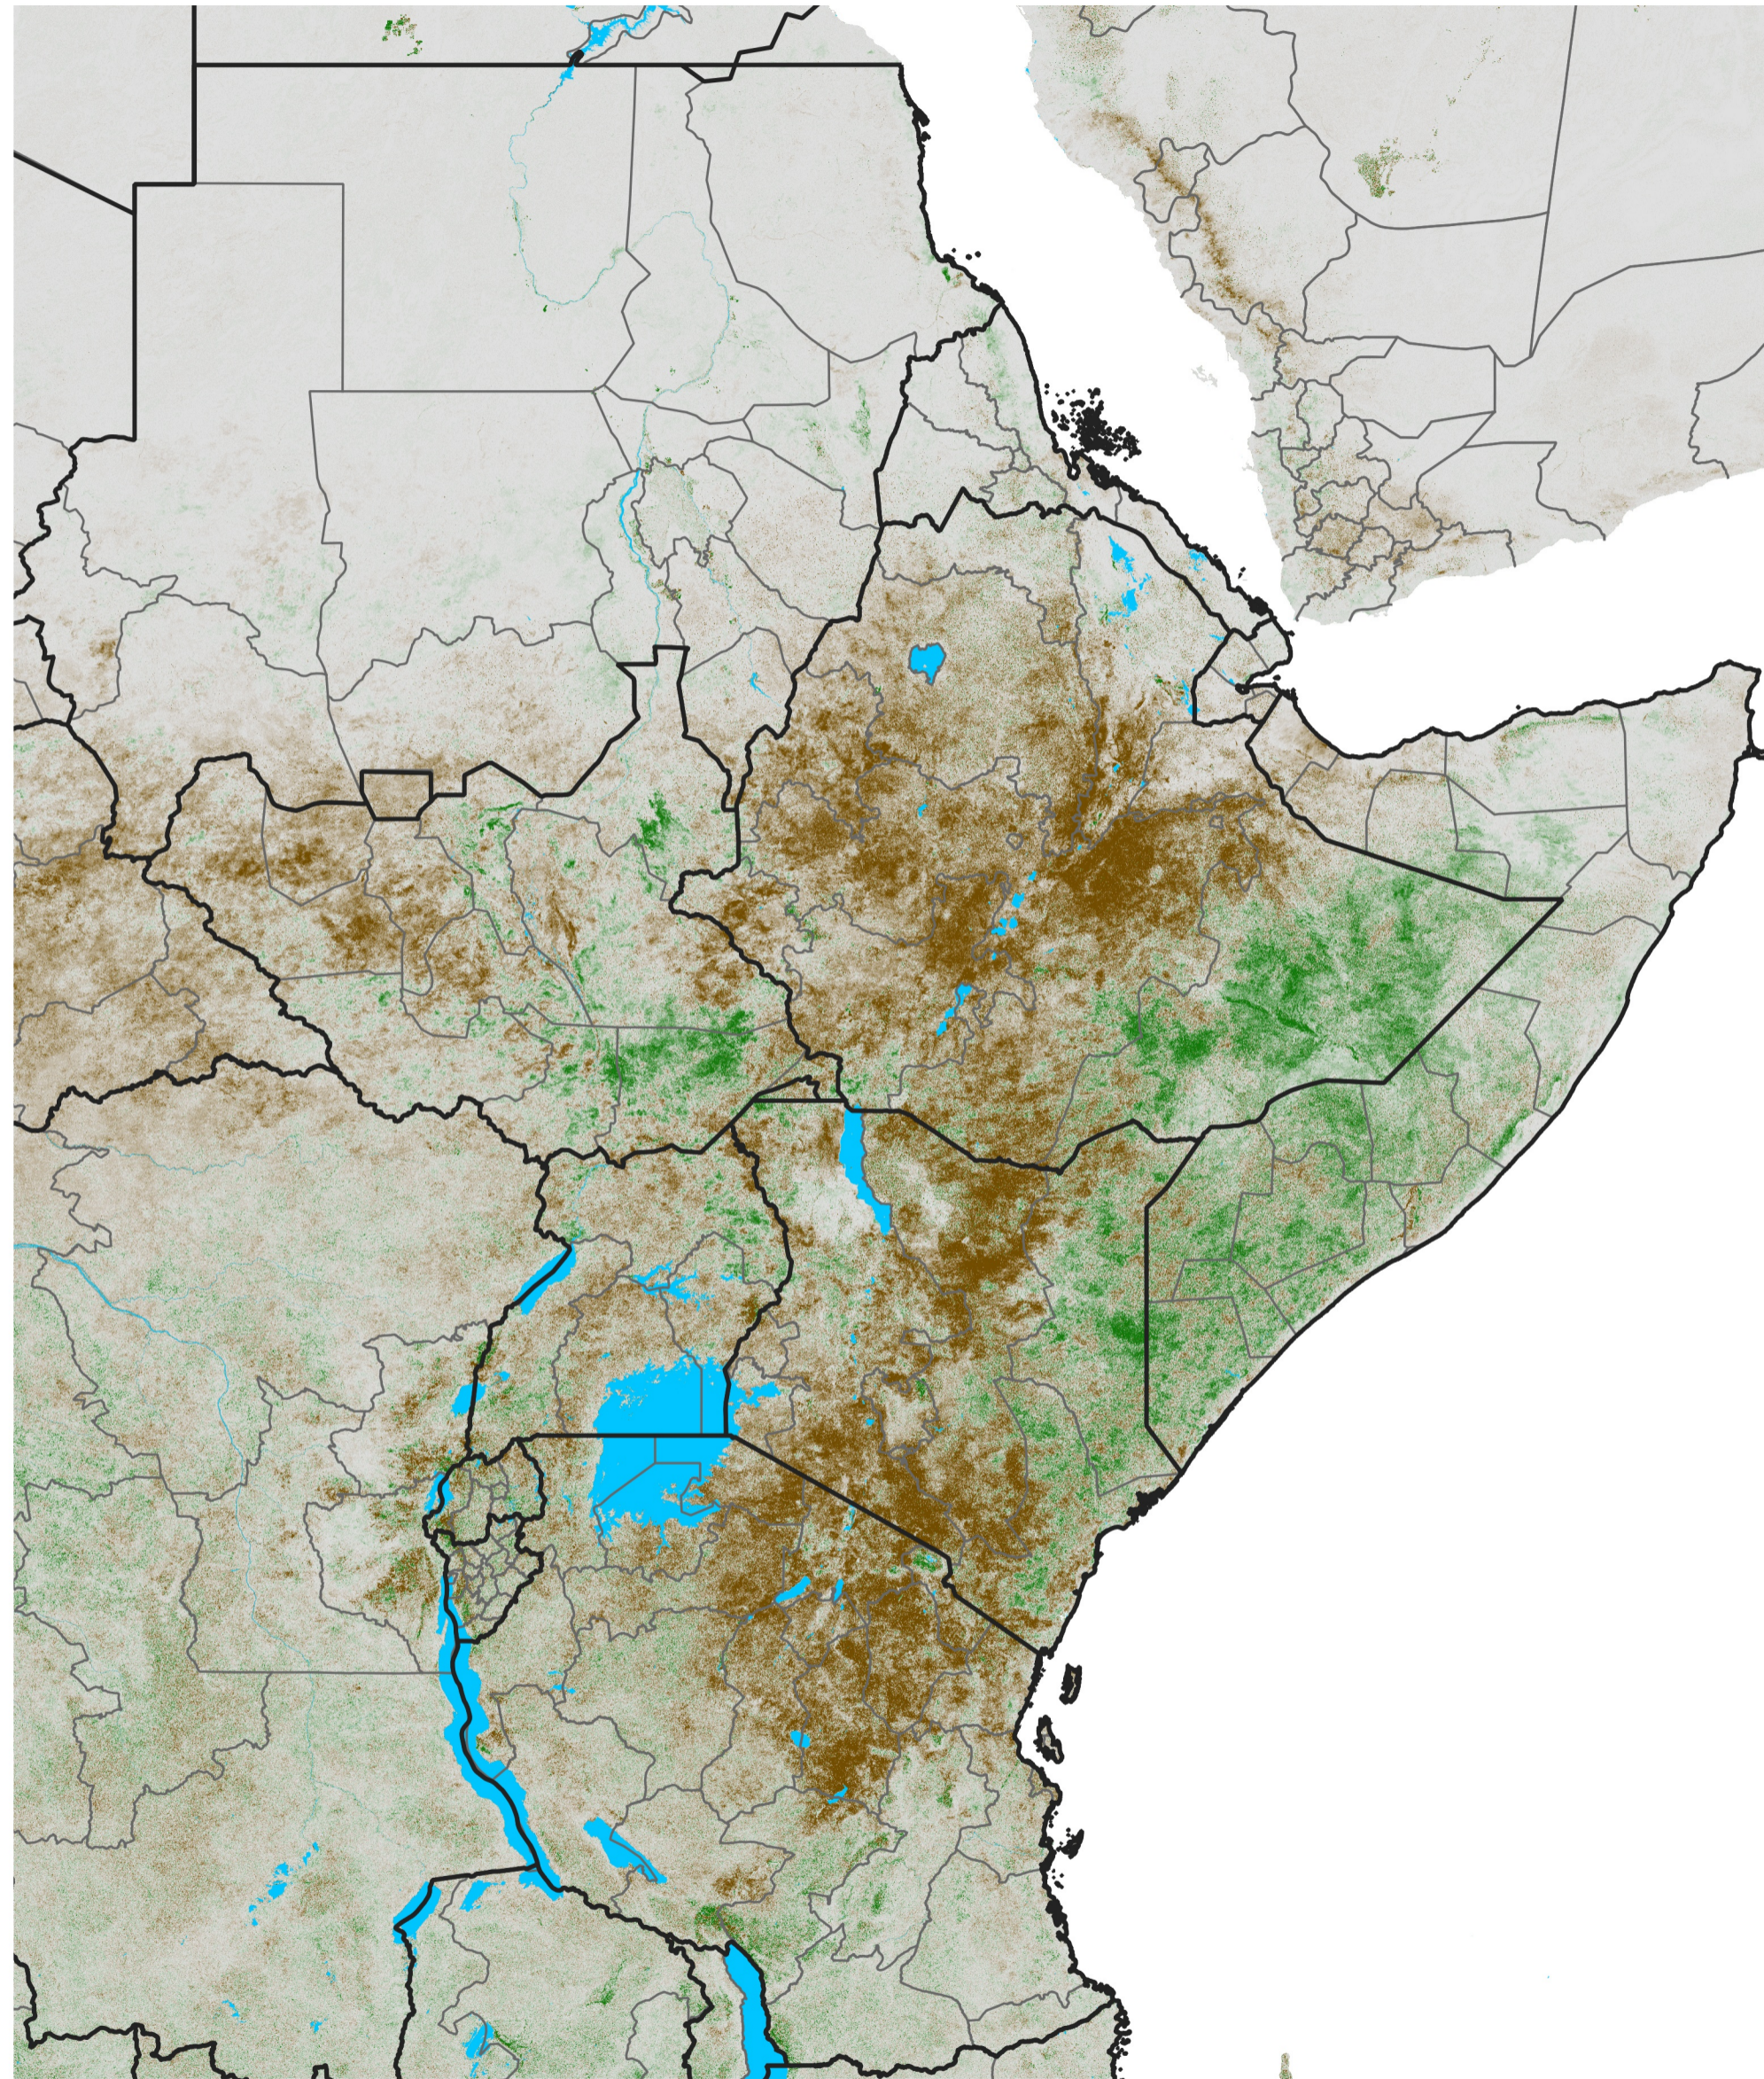

# East Africa NDVI Difference

2015 minus 2014

Period 21 / Apr 06 - 15, 2015

## NDVI Difference

< -0.3   -0.2   -0.1   -0.05   0.05   0.1   0.2   >0.3

Negative

No Difference

Positive