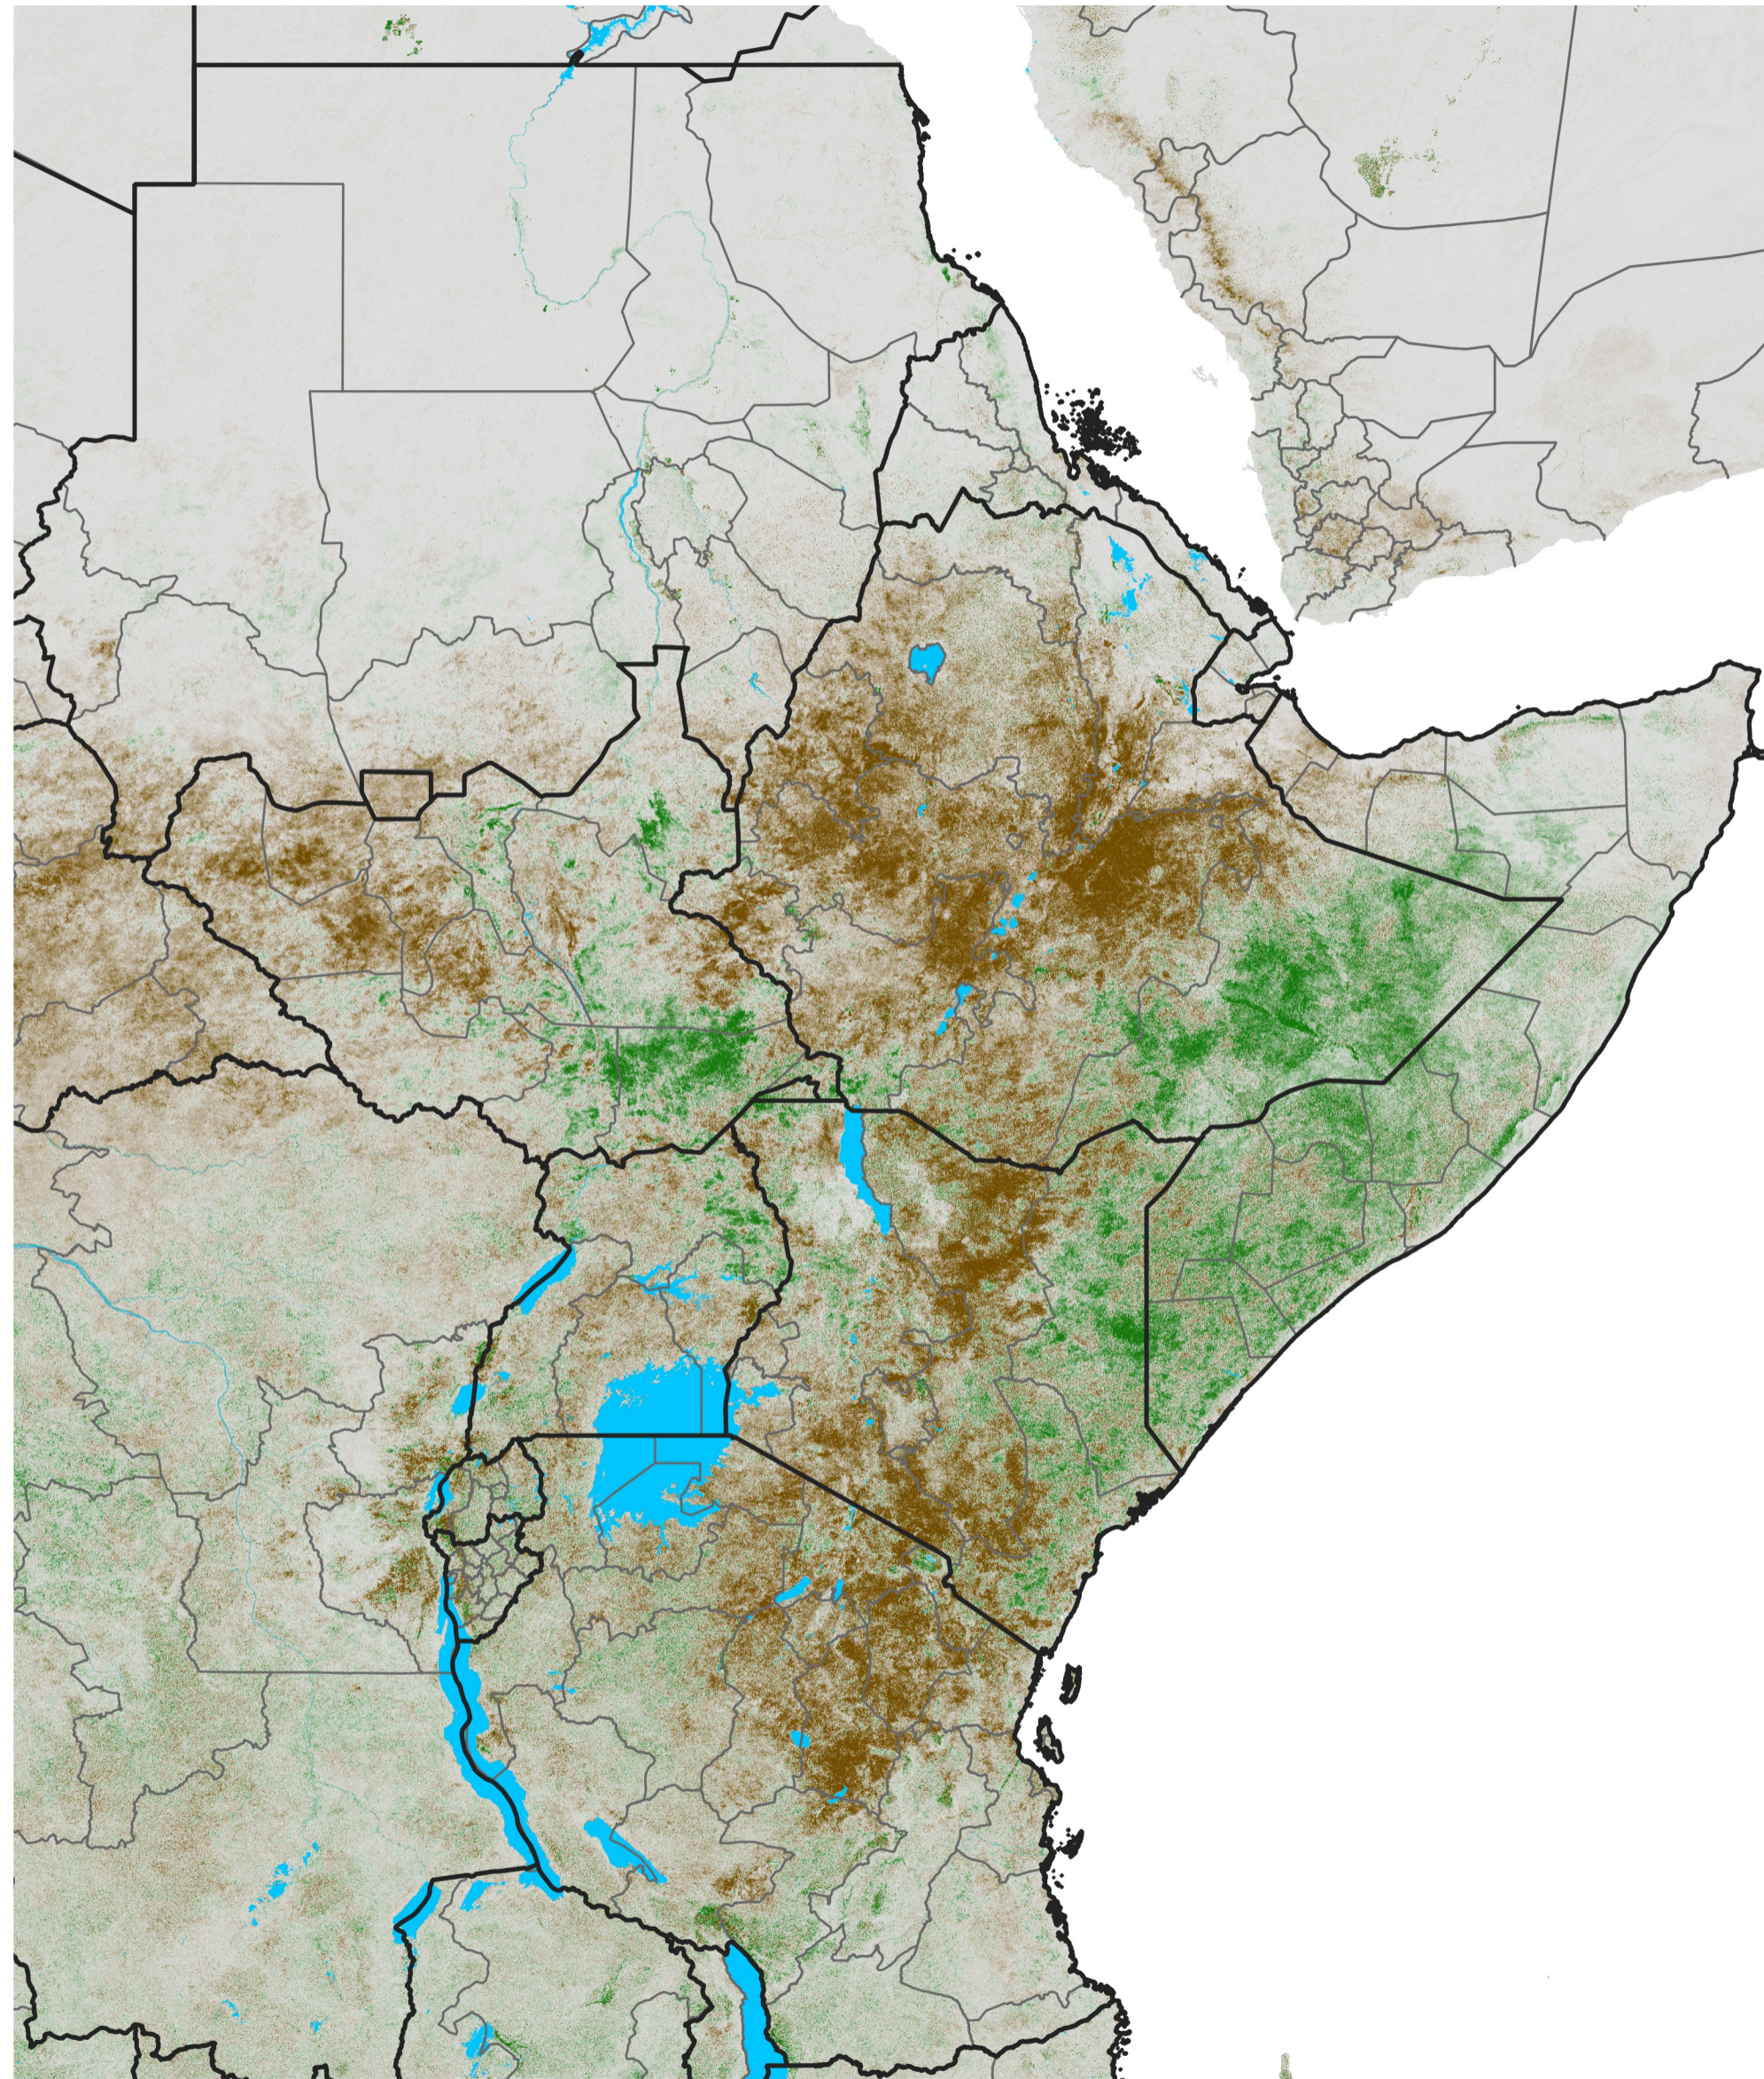

East Africa NDVI Difference

2015 minus 2014

Period 22 / Apr 11 - 20, 2015

NDVI Difference

< -0.3 -0.2 -0.1 -0.05 0.05 0.1 0.2 >0.3

Negative

No Difference

Positive