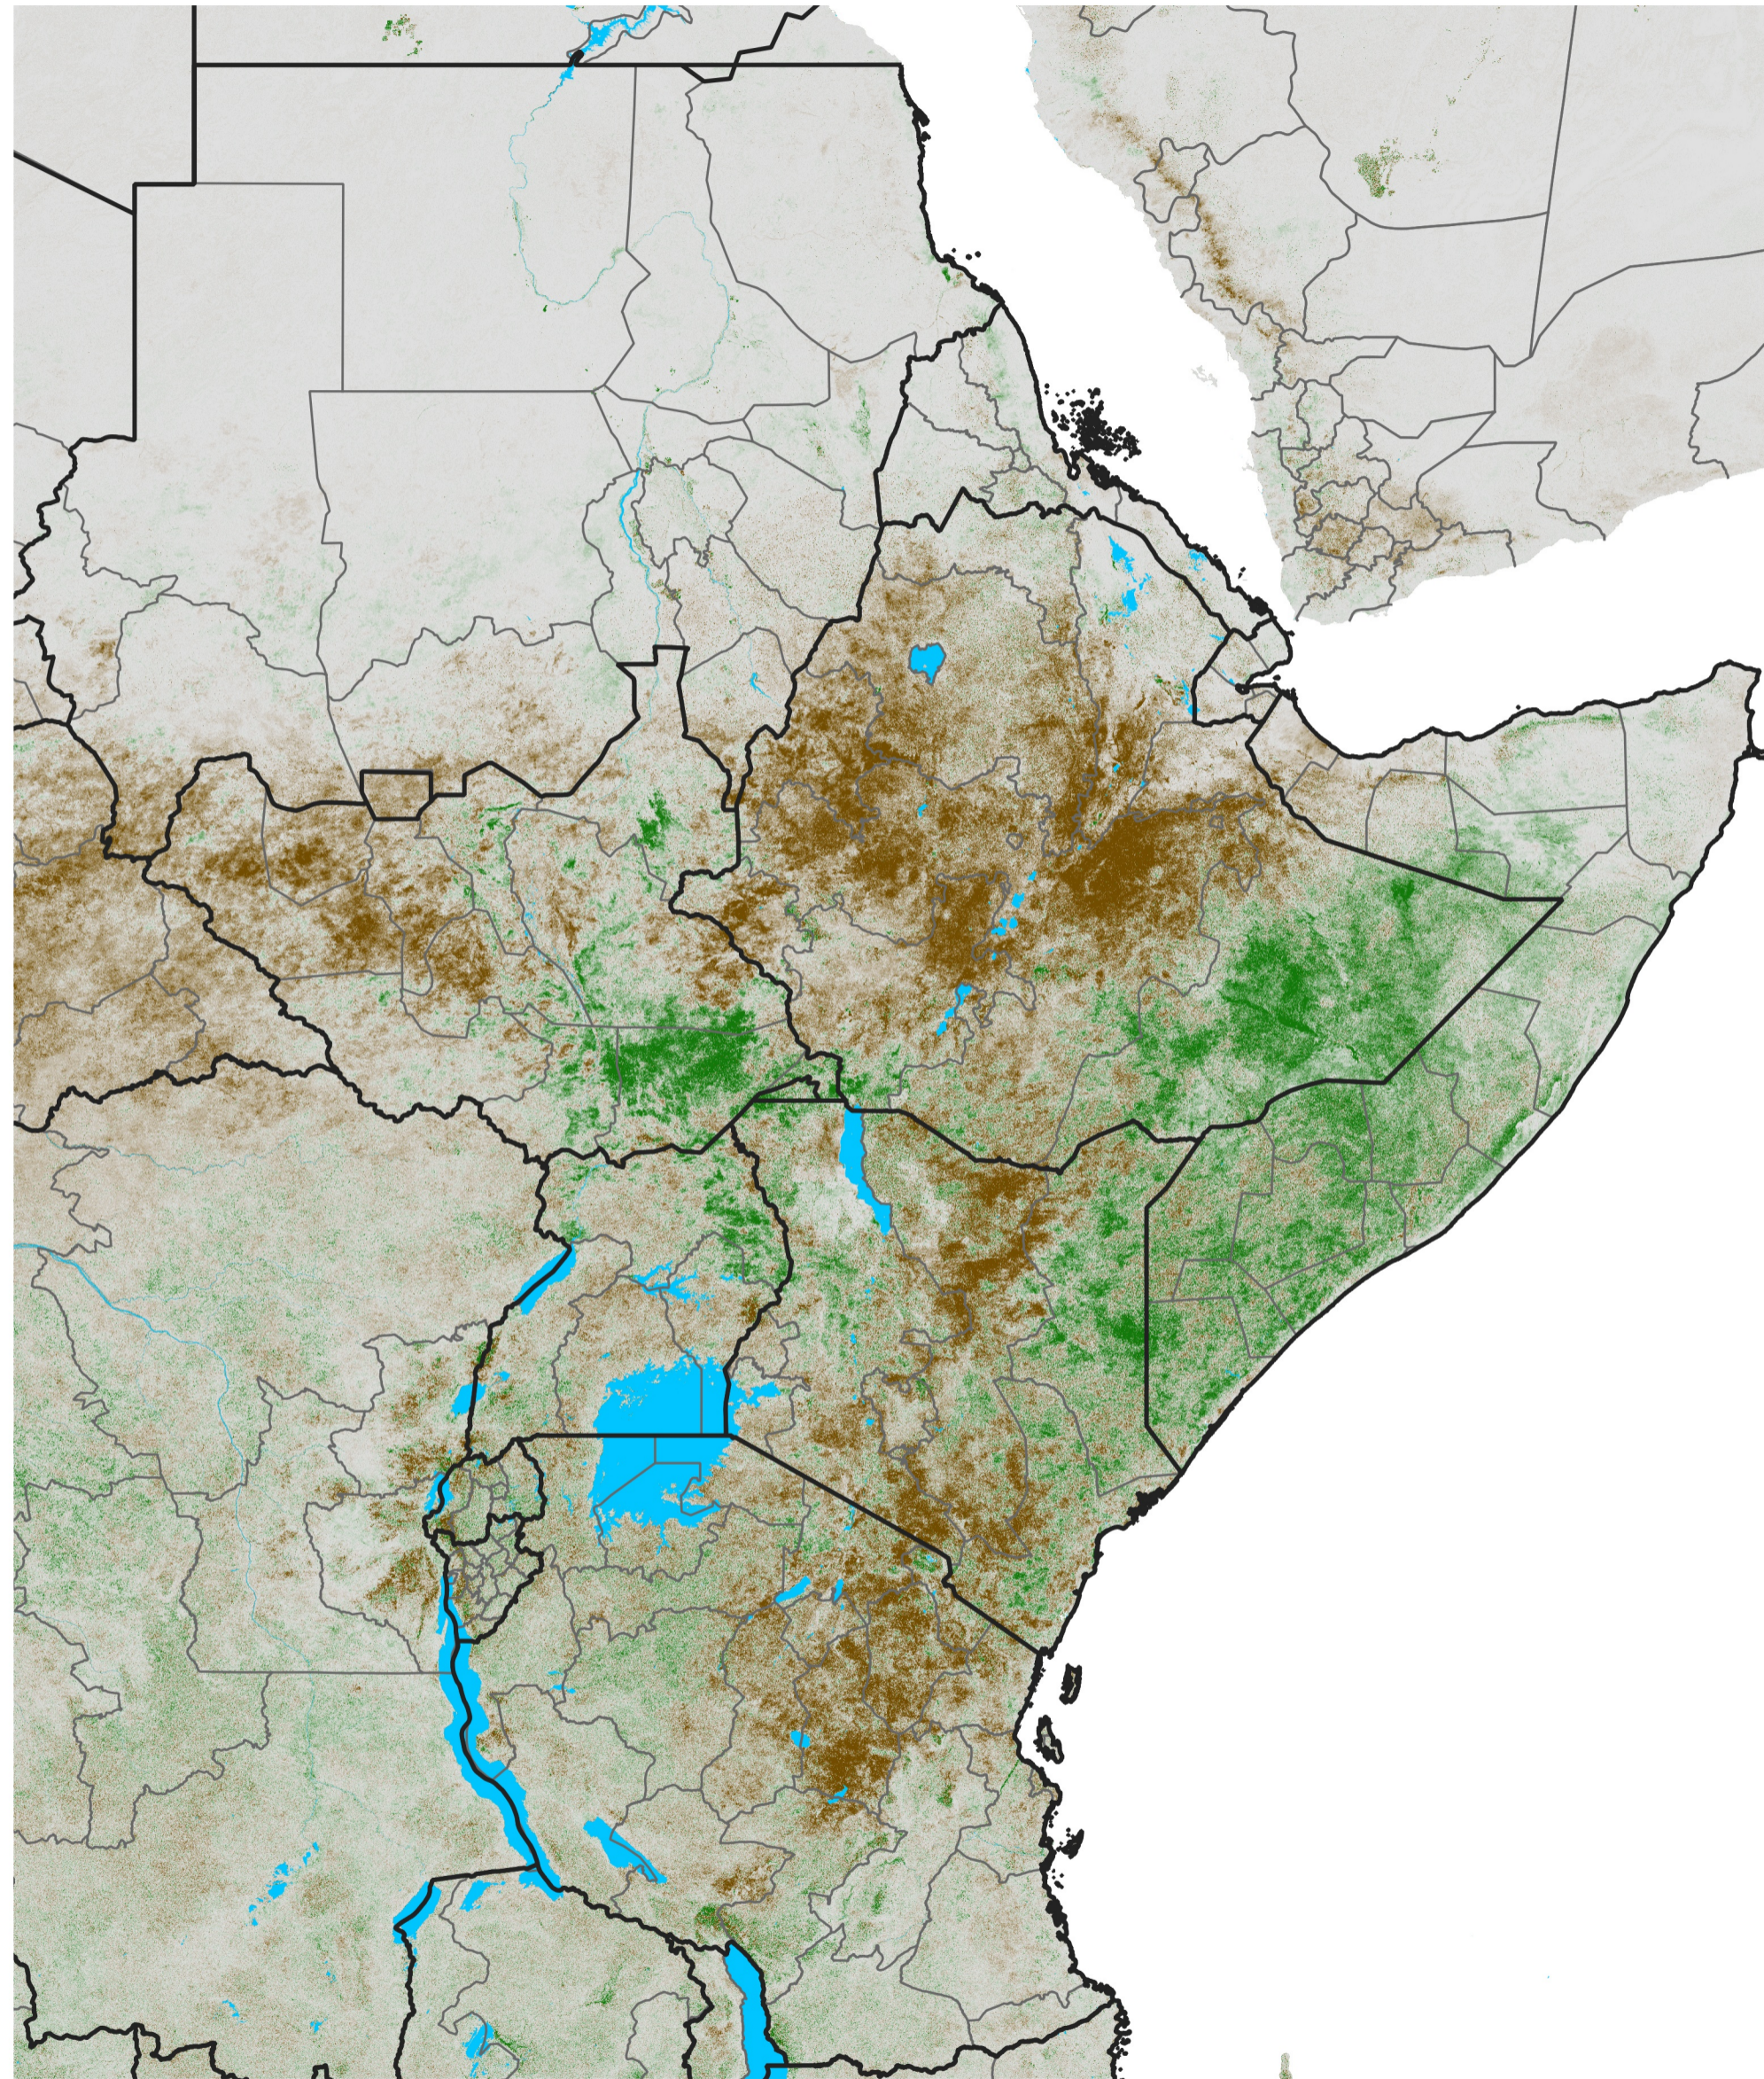

East Africa NDVI Difference

2015 minus 2014

Period 23 / Apr 16 - 25, 2015

NDVI Difference

< -0.3 -0.2 -0.1 -0.05 0.05 0.1 0.2 >0.3

Negative

No Difference

Positive