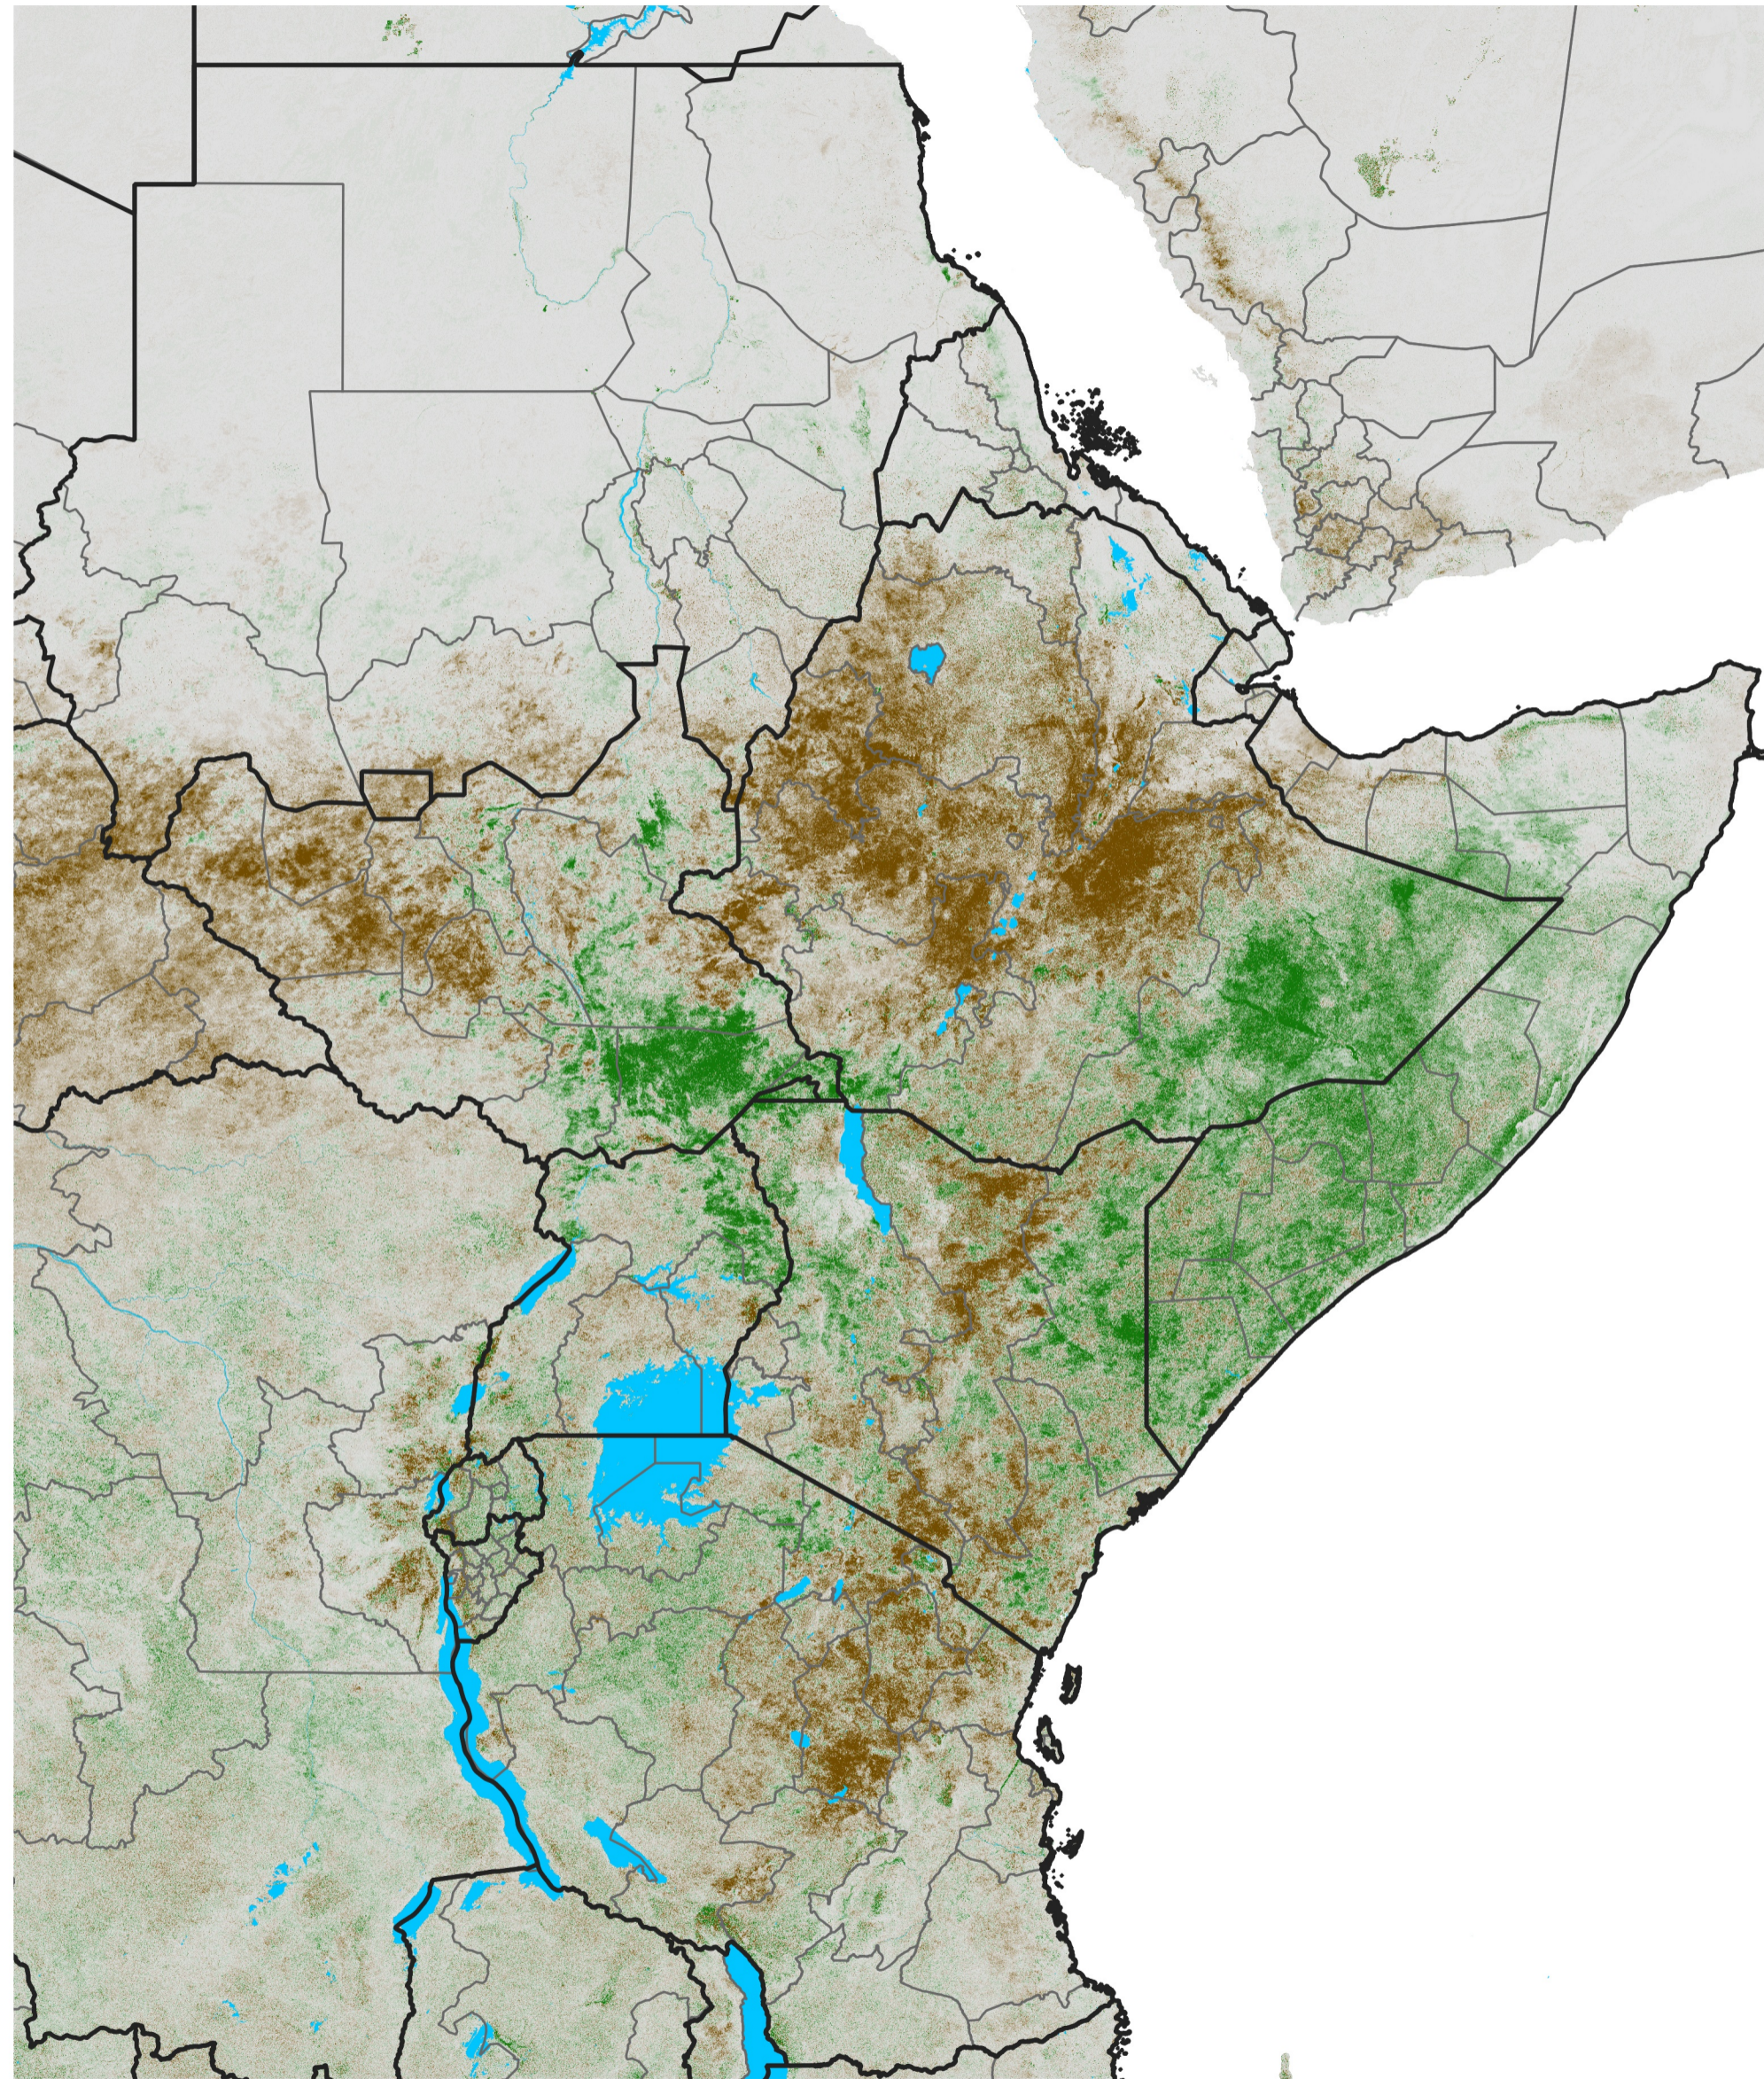

# East Africa NDVI Difference

2015 minus 2014

Period 24 / Apr 21 - 30, 2015

## NDVI Difference

< -0.3   -0.2   -0.1   -0.05   0.05   0.1   0.2   >0.3

Negative

No Difference

Positive