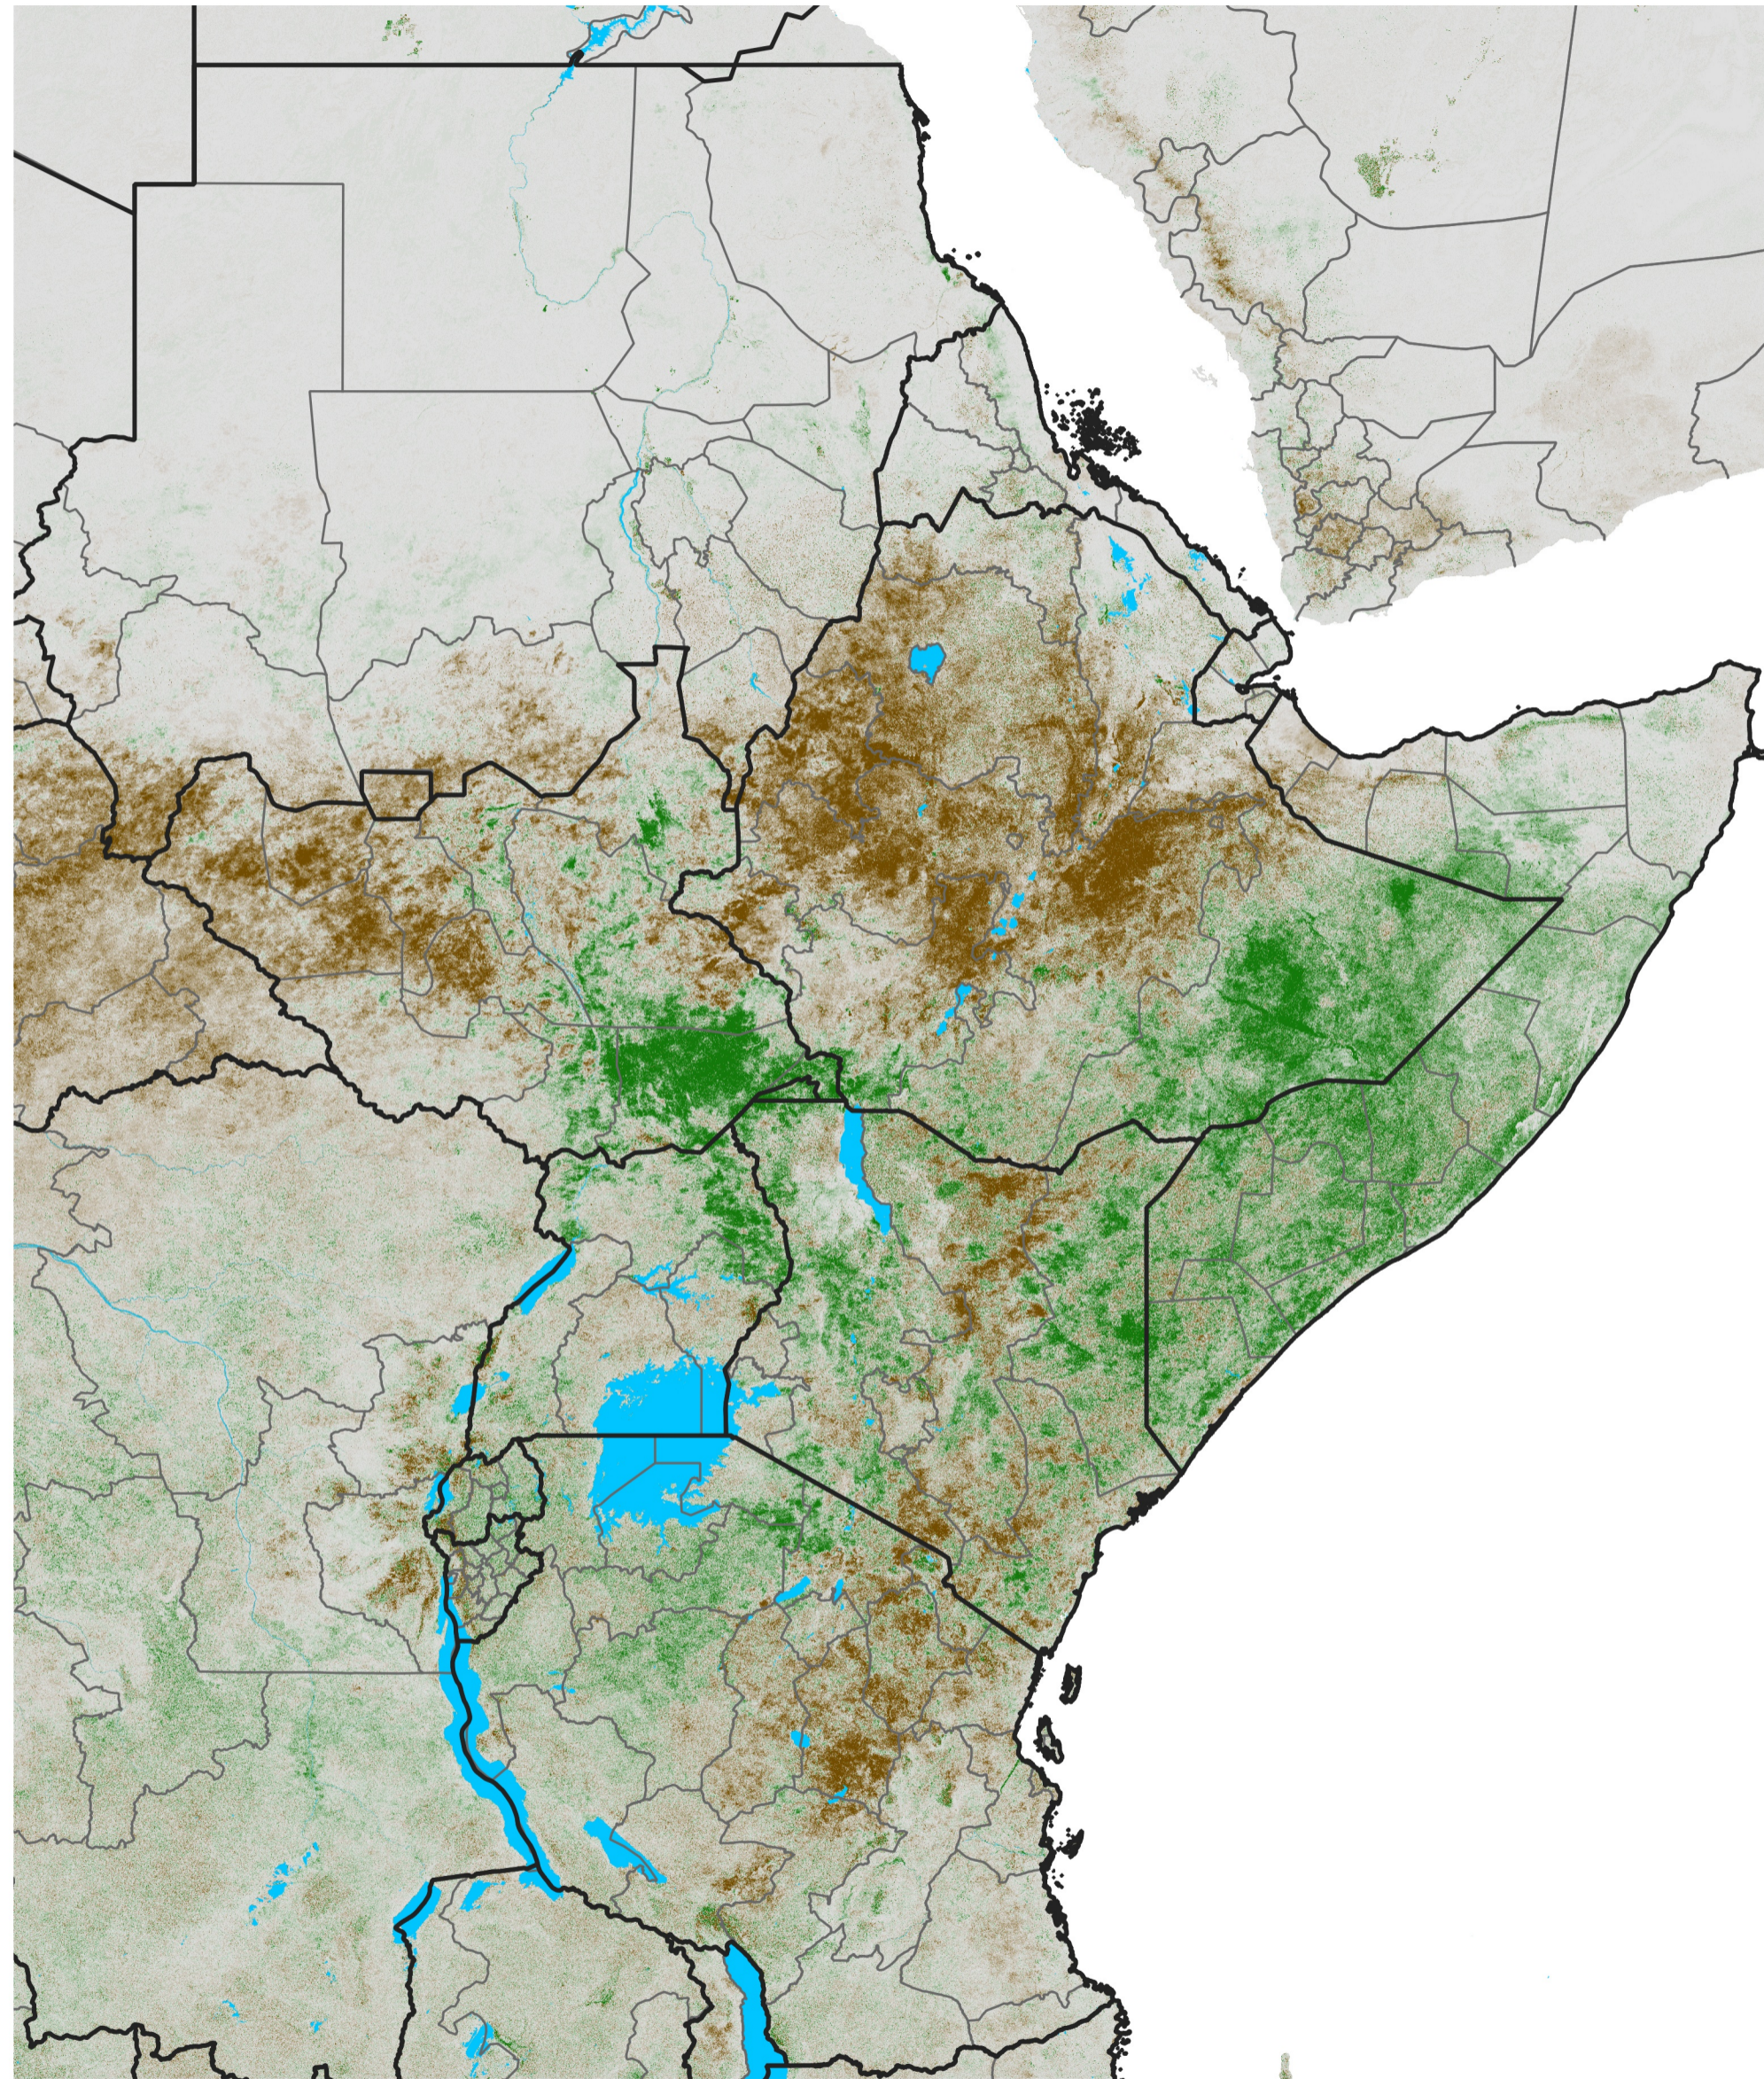

East Africa NDVI Difference

2015 minus 2014

Period 25 / Apr 26 - May 05, 2015

NDVI Difference

< -0.3 -0.2 -0.1 -0.05 0.05 0.1 0.2 >0.3

Negative

No Difference

Positive