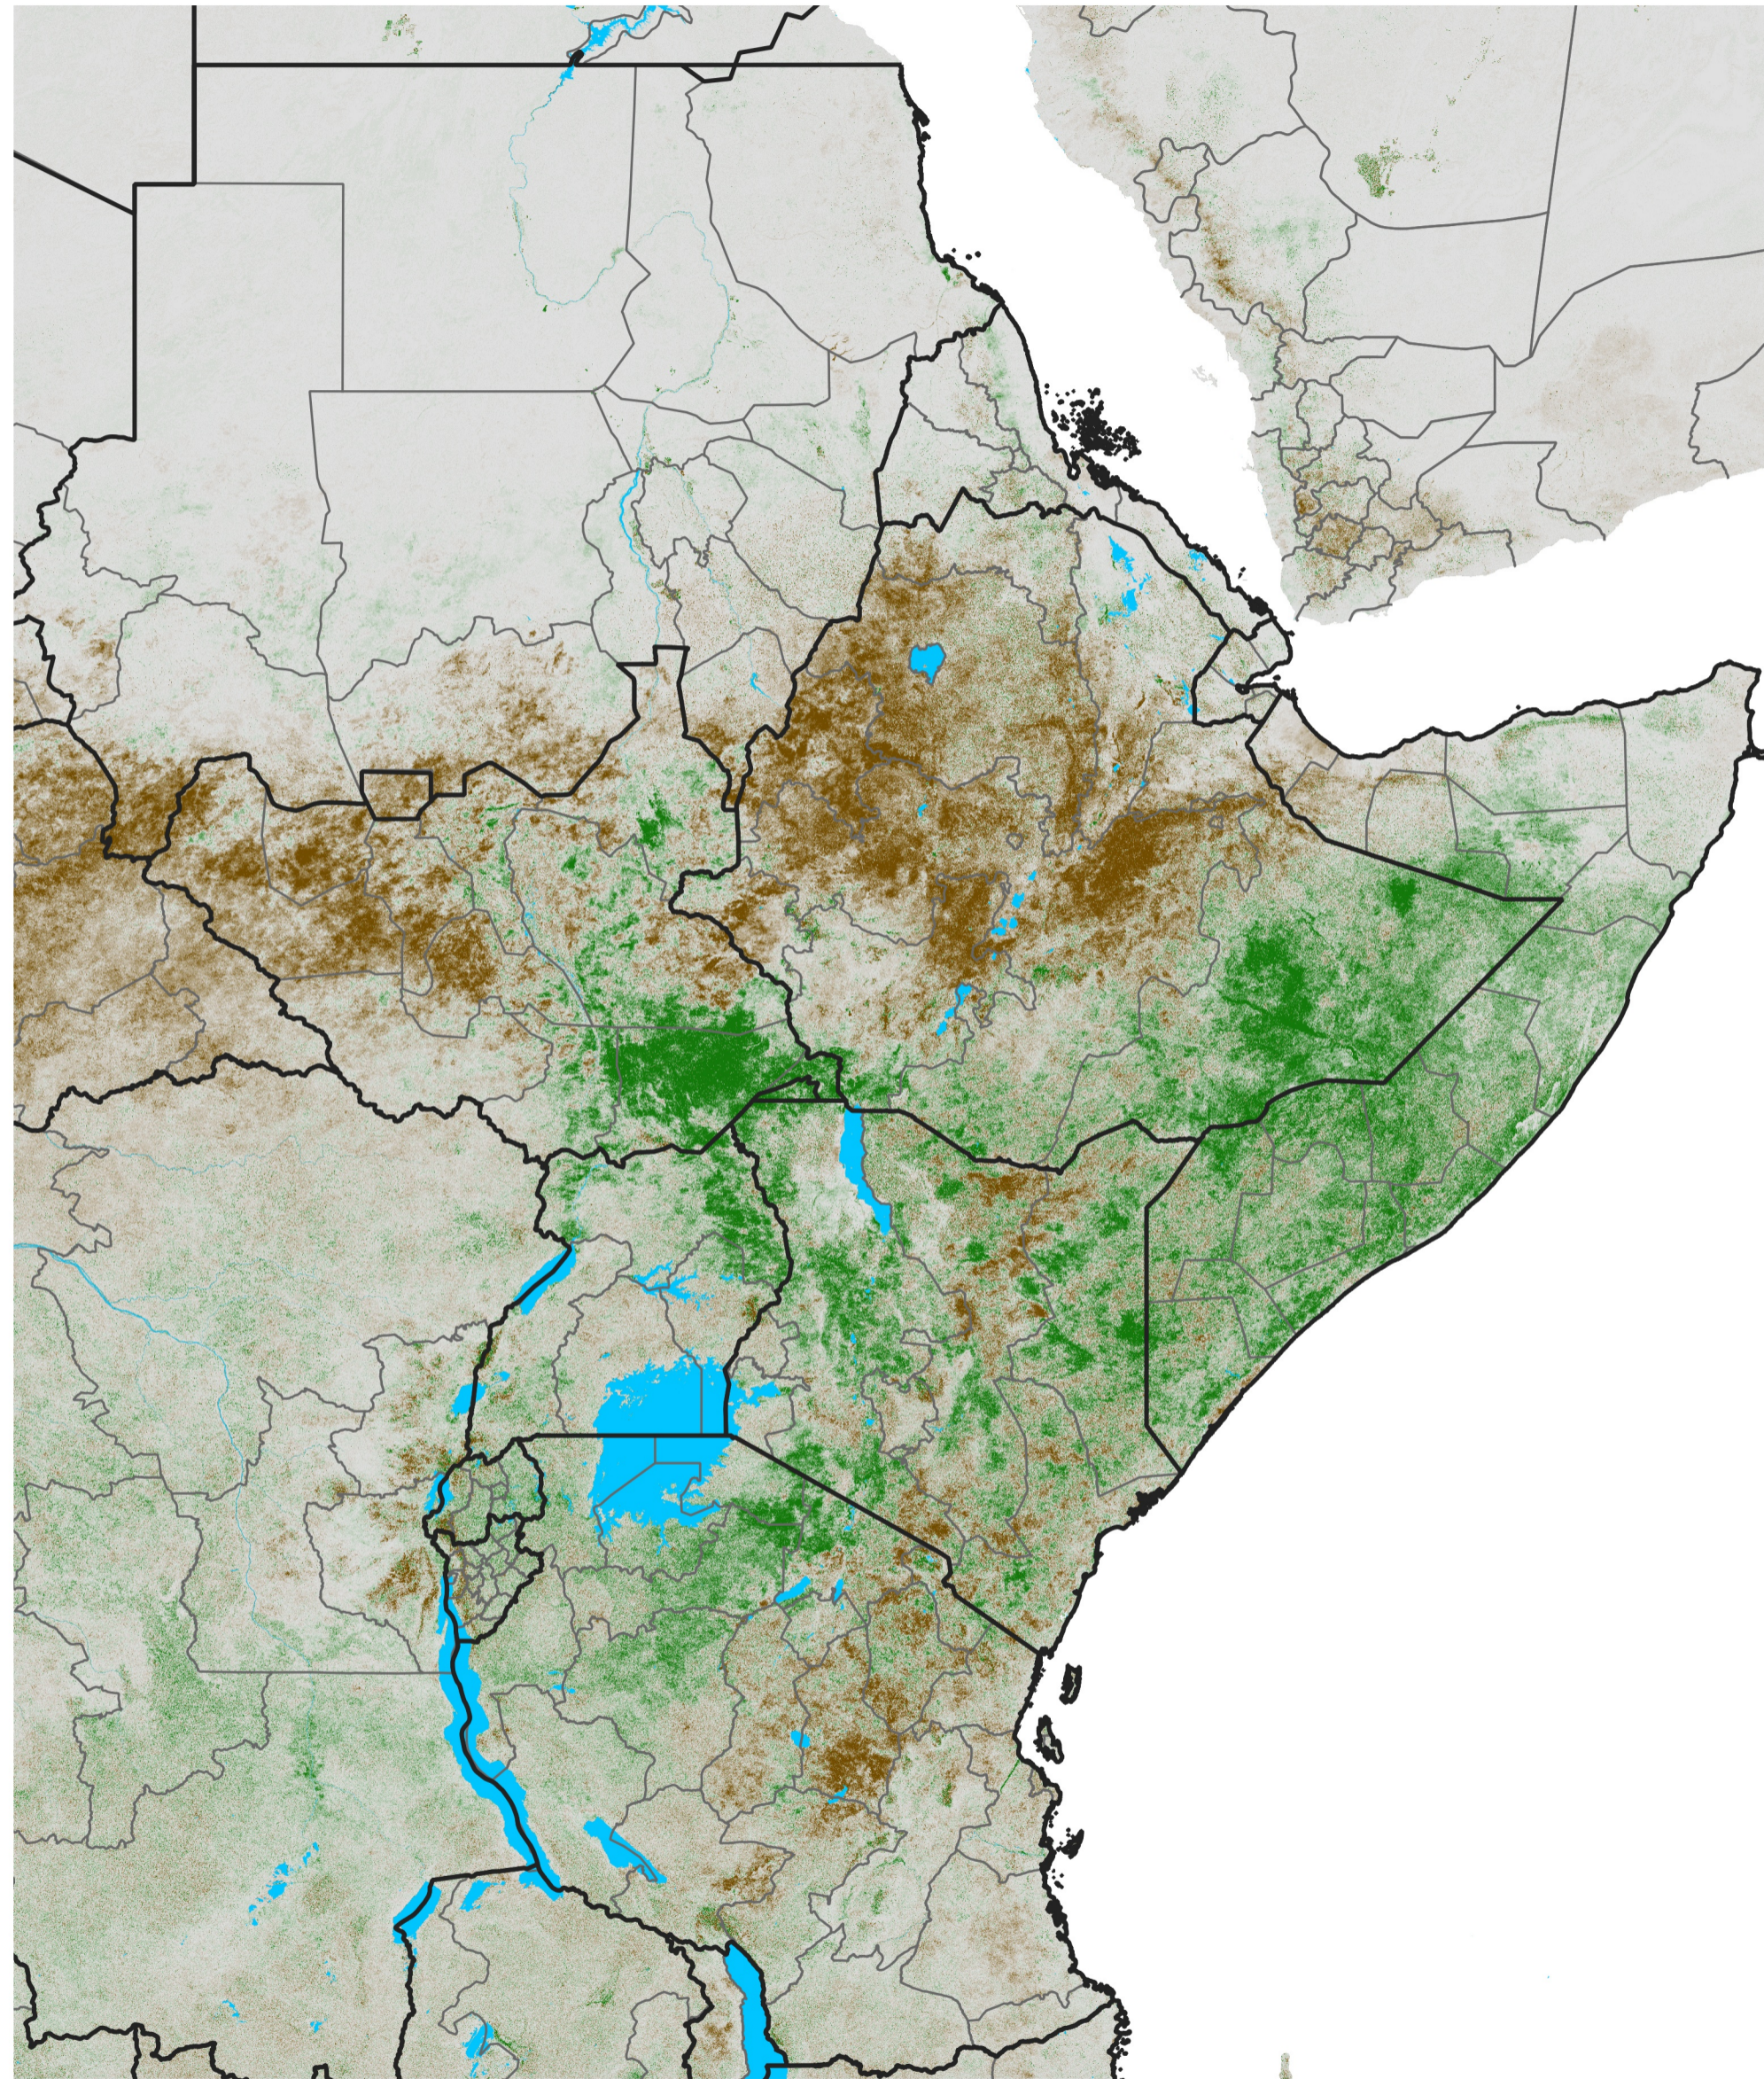

# East Africa NDVI Difference

2015 minus 2014

Period 26 / May 01 - 10, 2015

## NDVI Difference

< -0.3   -0.2   -0.1   -0.05   0.05   0.1   0.2   >0.3

Negative

No Difference

Positive