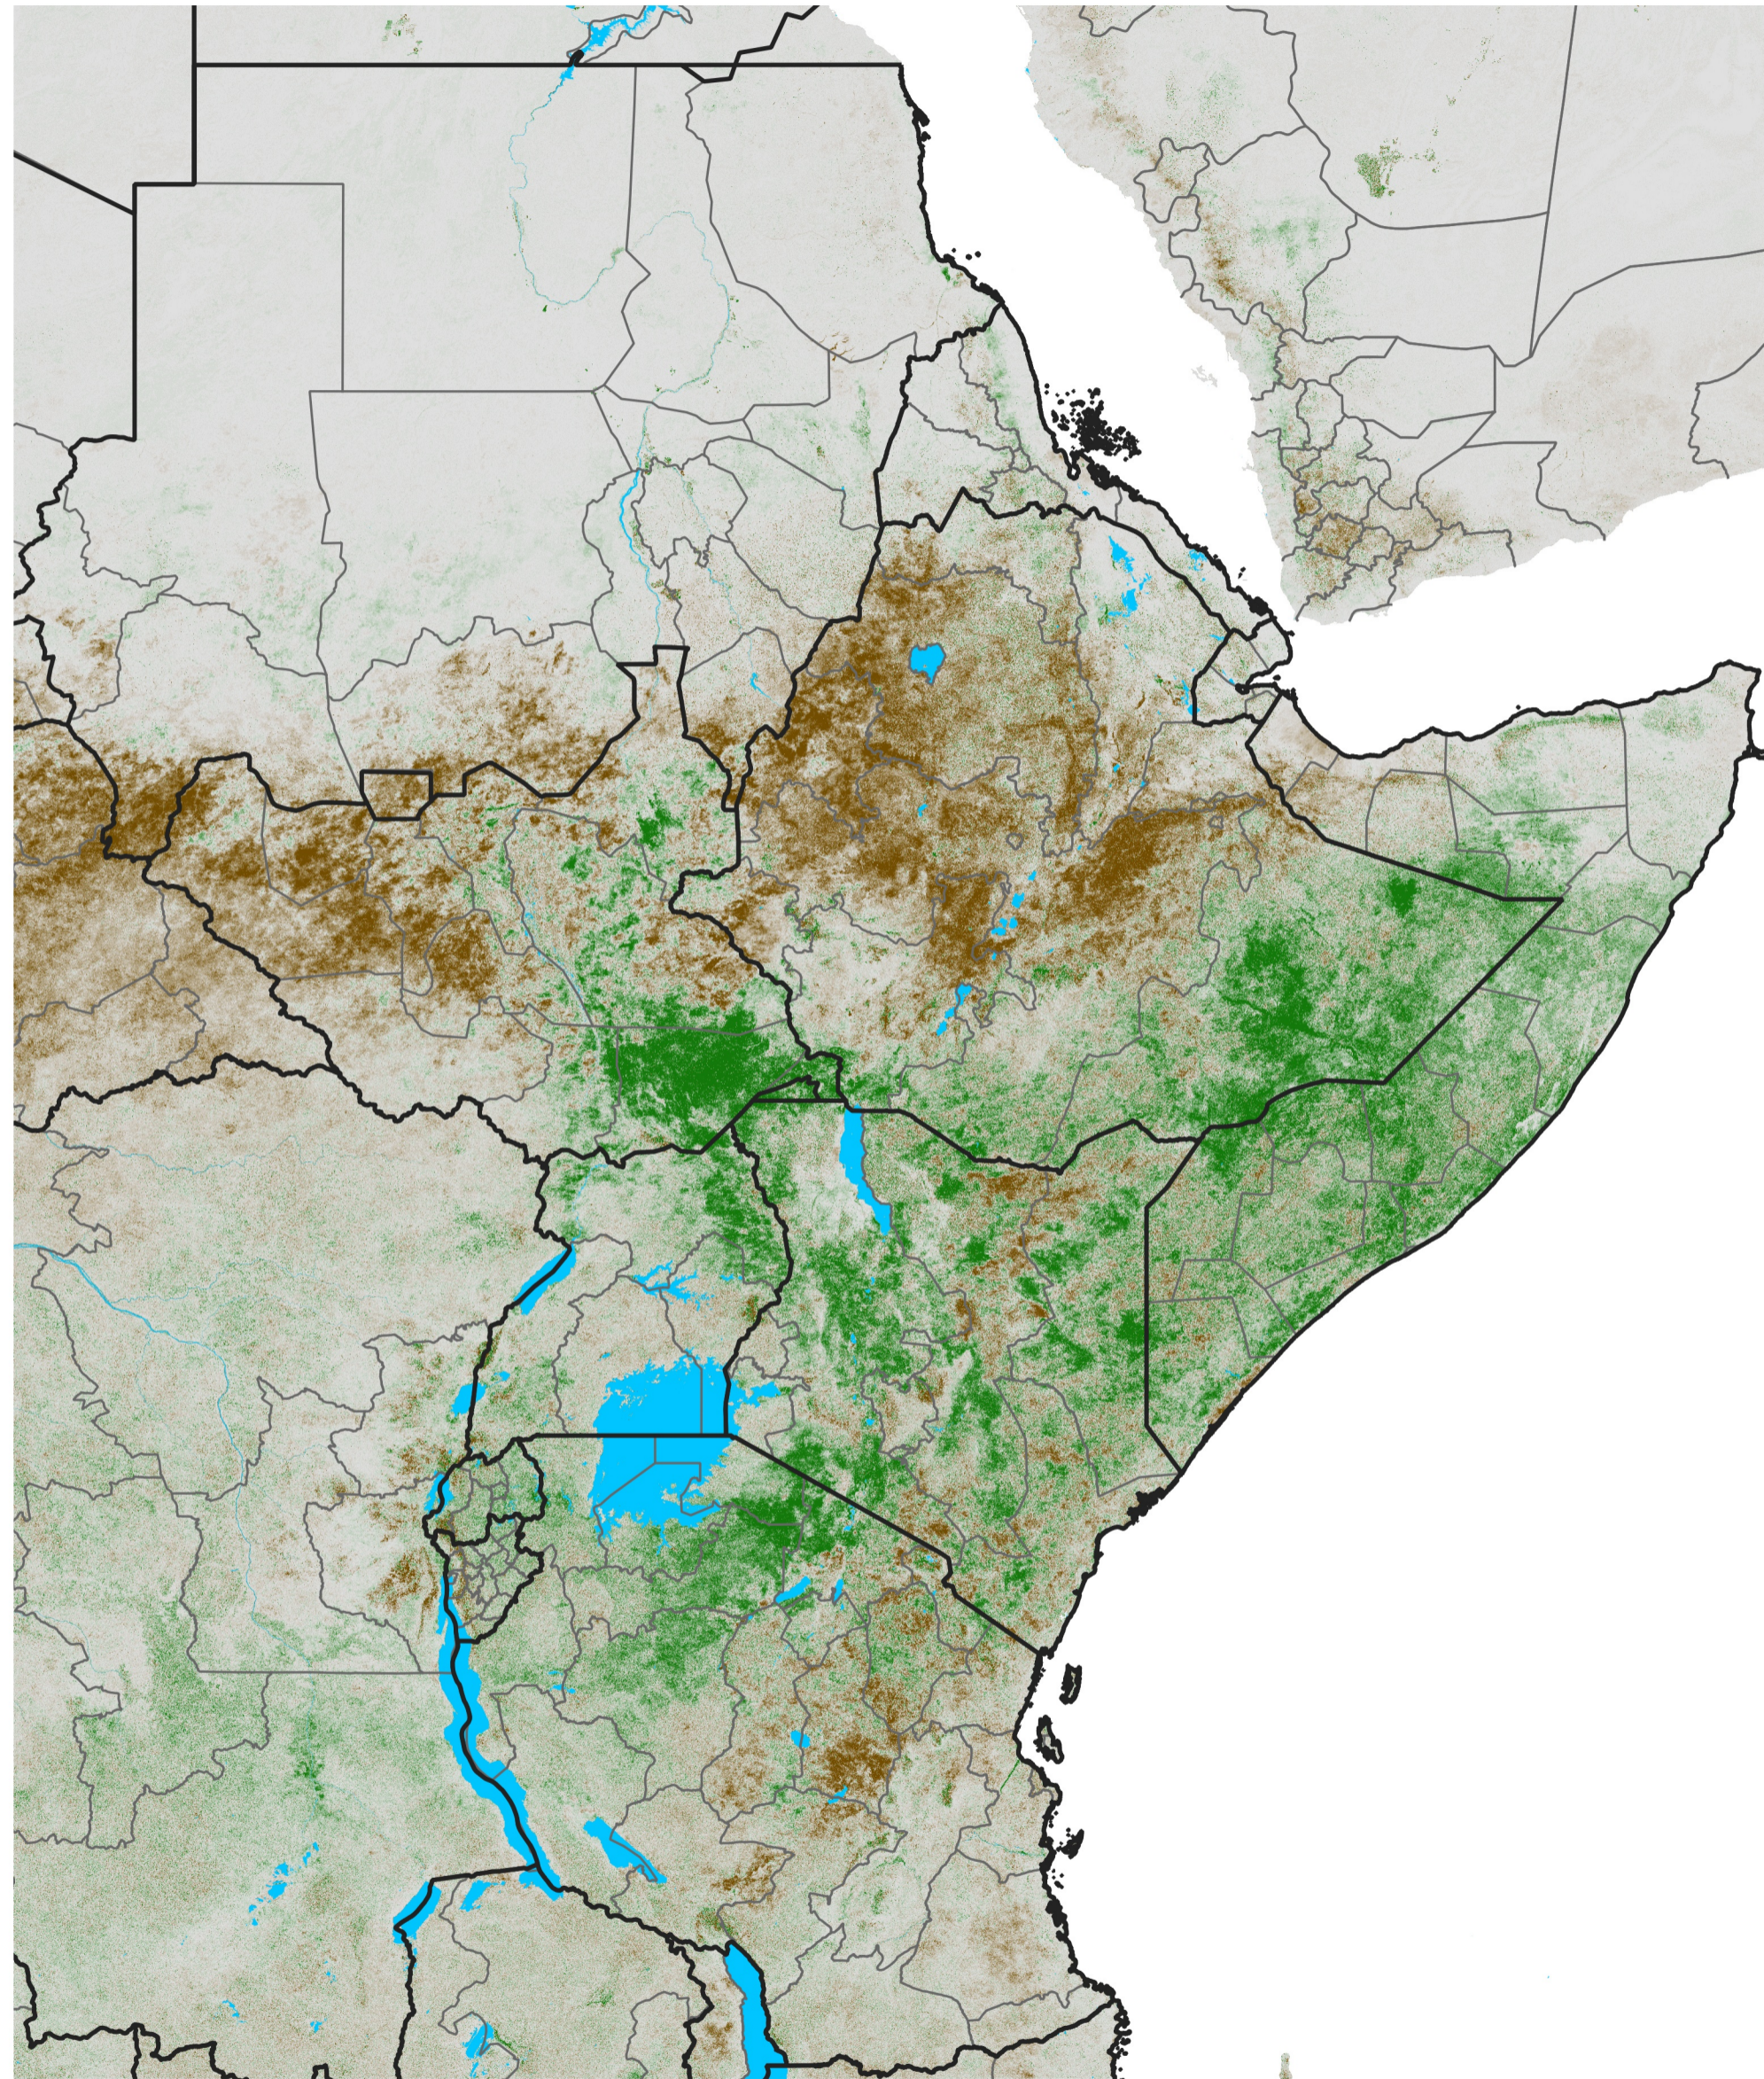

East Africa NDVI Difference

2015 minus 2014

Period 27 / May 06 - 15, 2015

NDVI Difference

< -0.3 -0.2 -0.1 -0.05 0.05 0.1 0.2 >0.3

Negative

No Difference

Positive