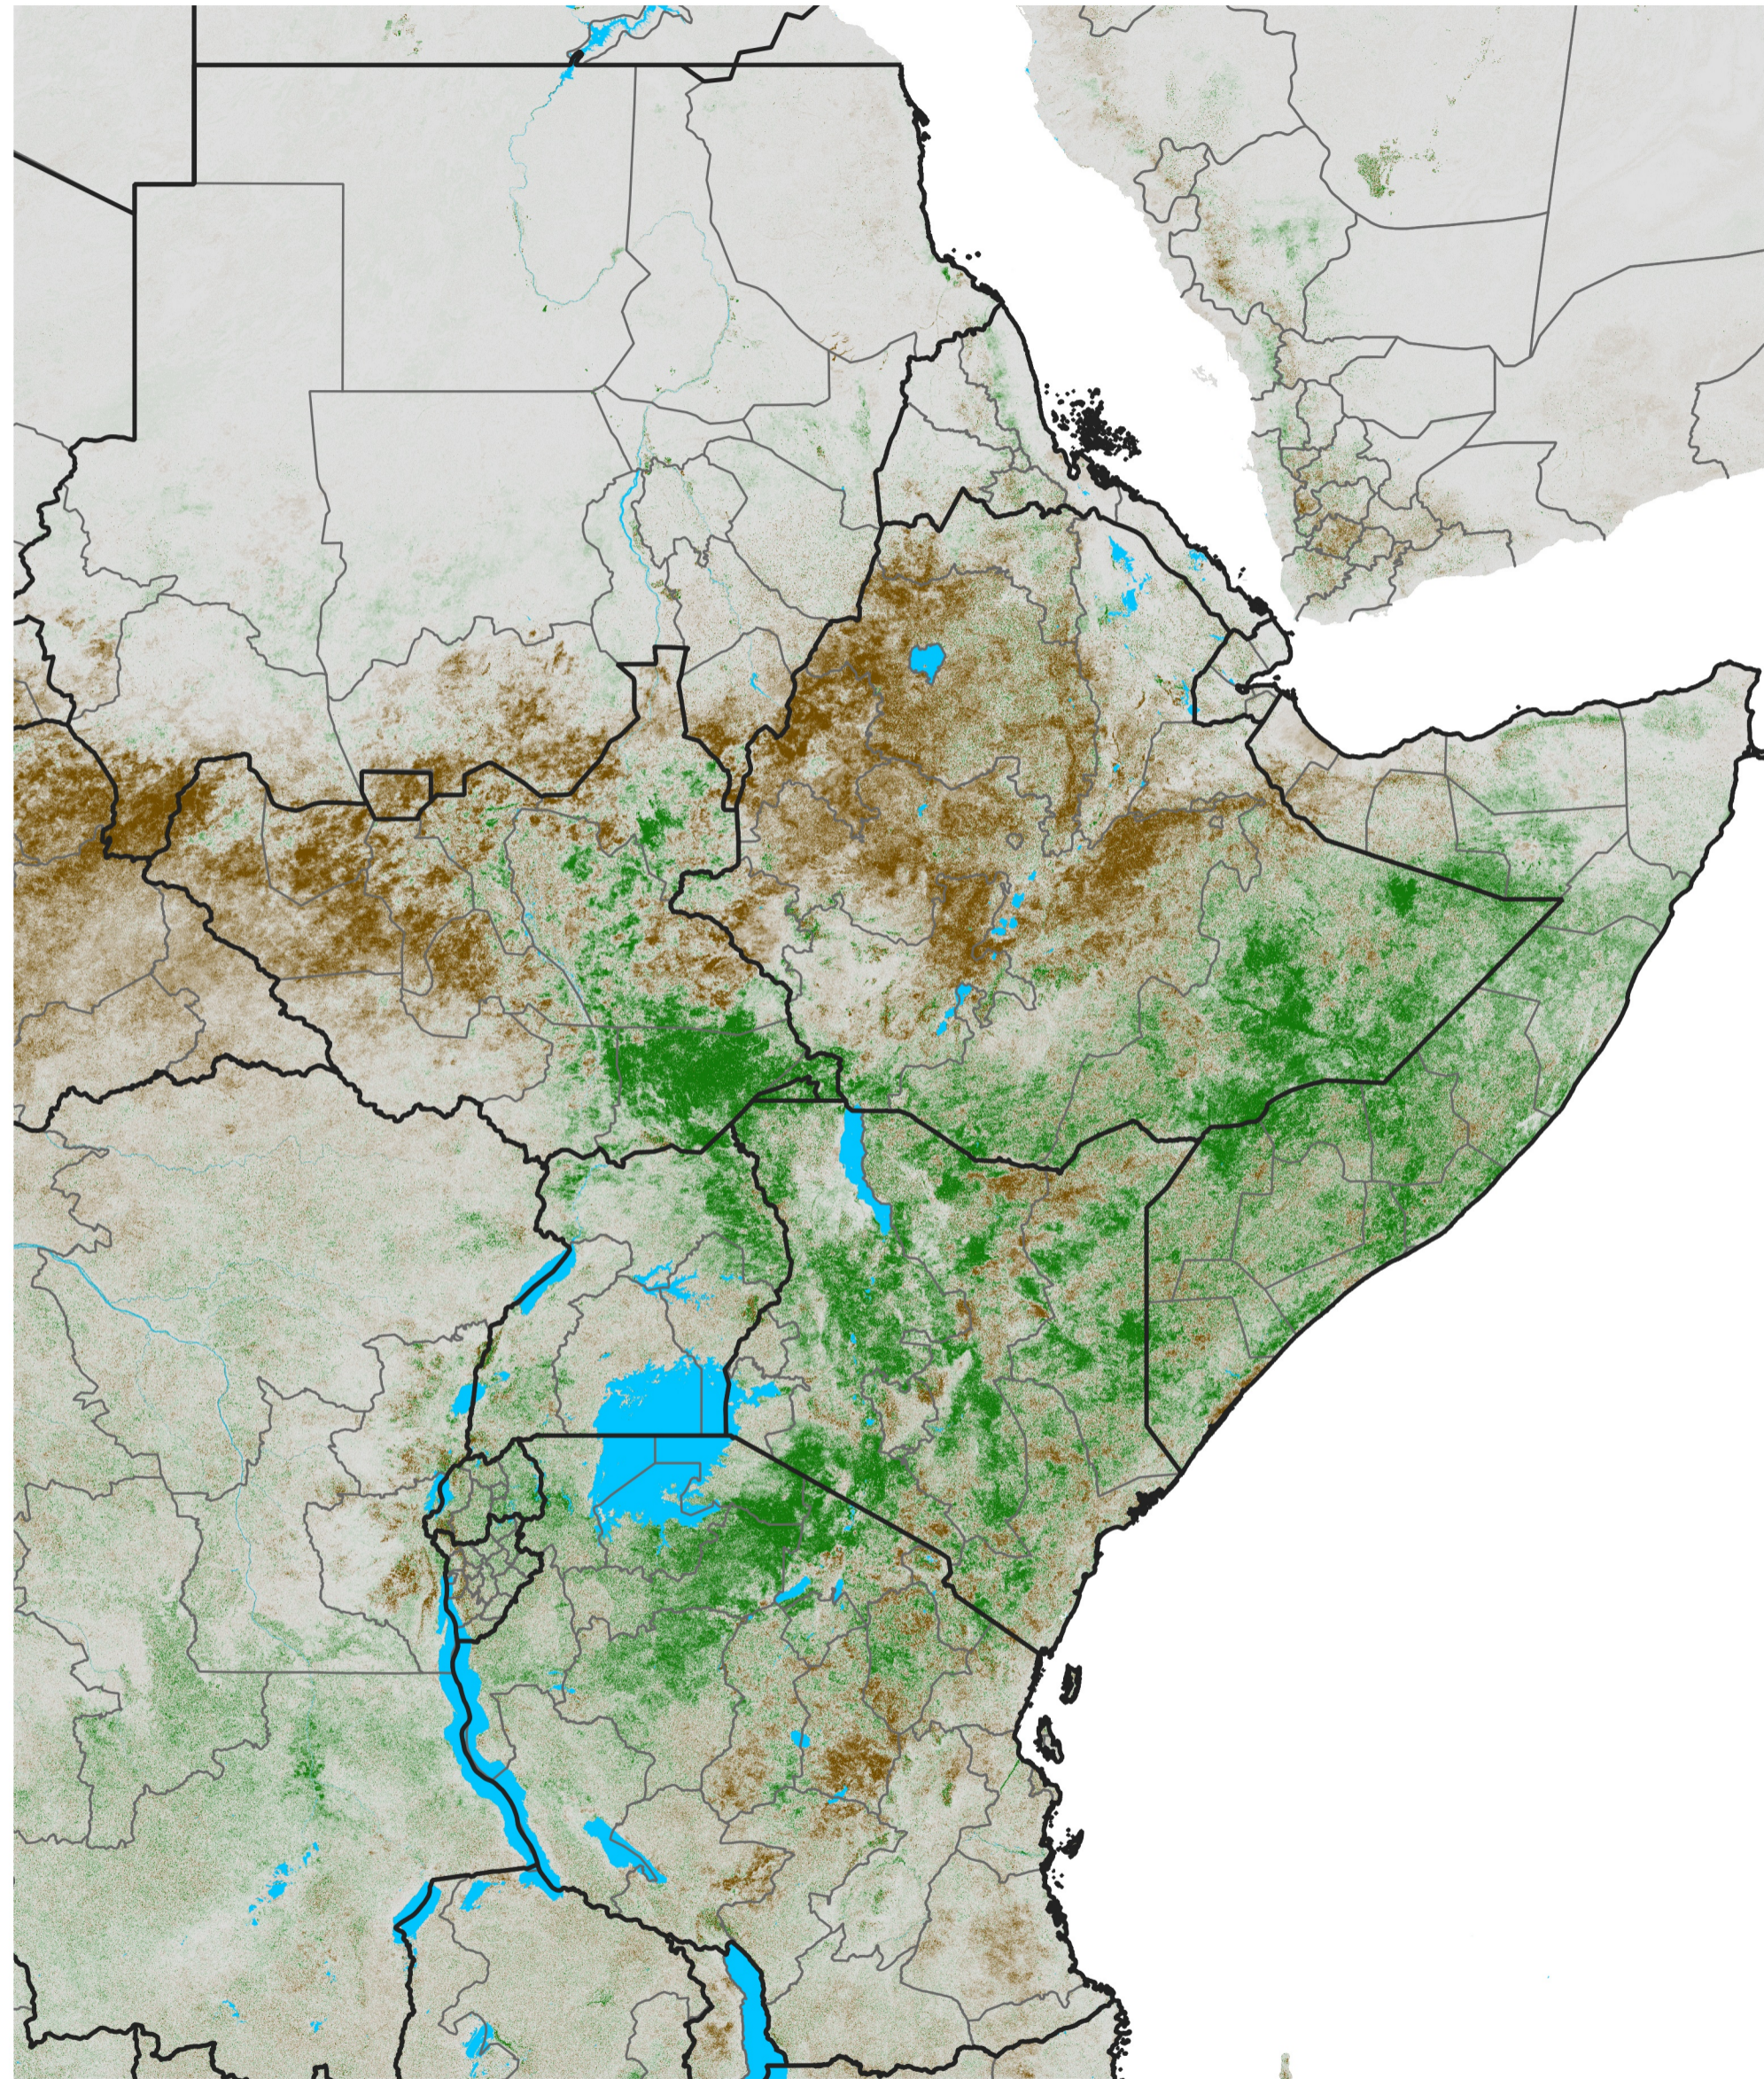

East Africa NDVI Difference

2015 minus 2014

Period 28 / May 11 - 20, 2015

NDVI Difference

< -0.3 -0.2 -0.1 -0.05 0.05 0.1 0.2 >0.3

Negative

No Difference

Positive