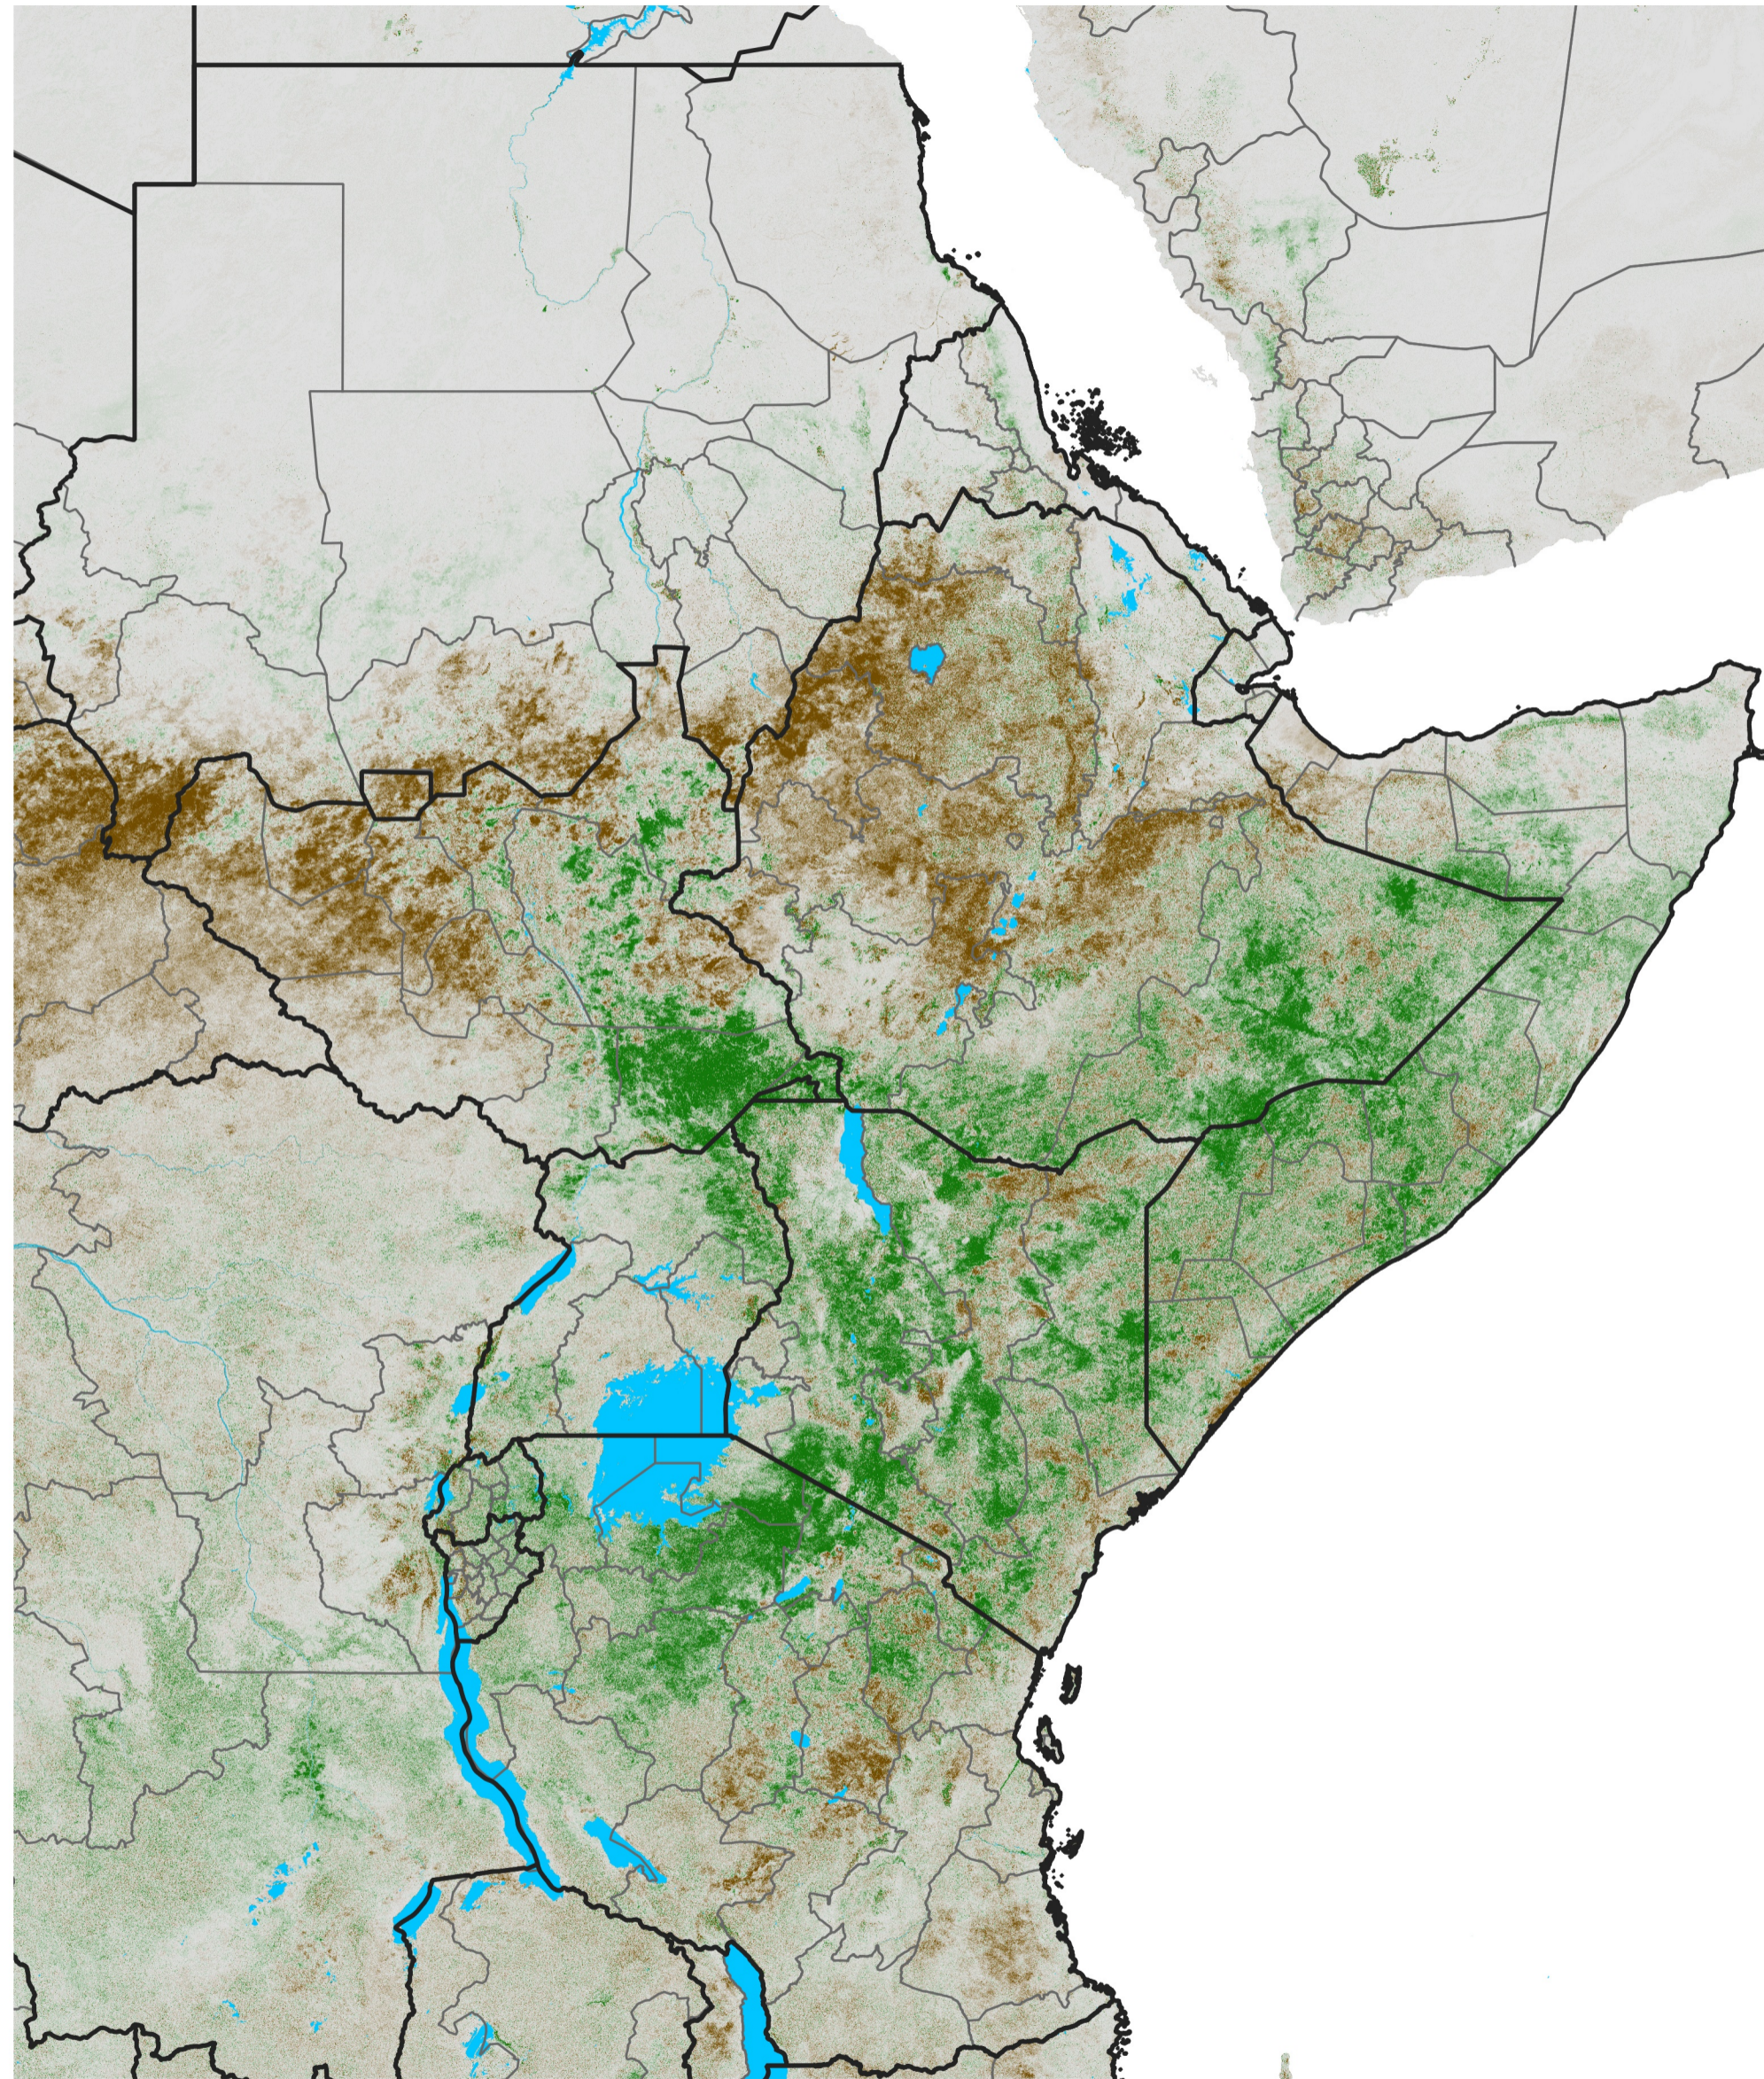

East Africa NDVI Difference

2015 minus 2014

Period 29 / May 16 - 25, 2015

NDVI Difference

< -0.3 -0.2 -0.1 -0.05 0.05 0.1 0.2 >0.3

Negative

No Difference

Positive