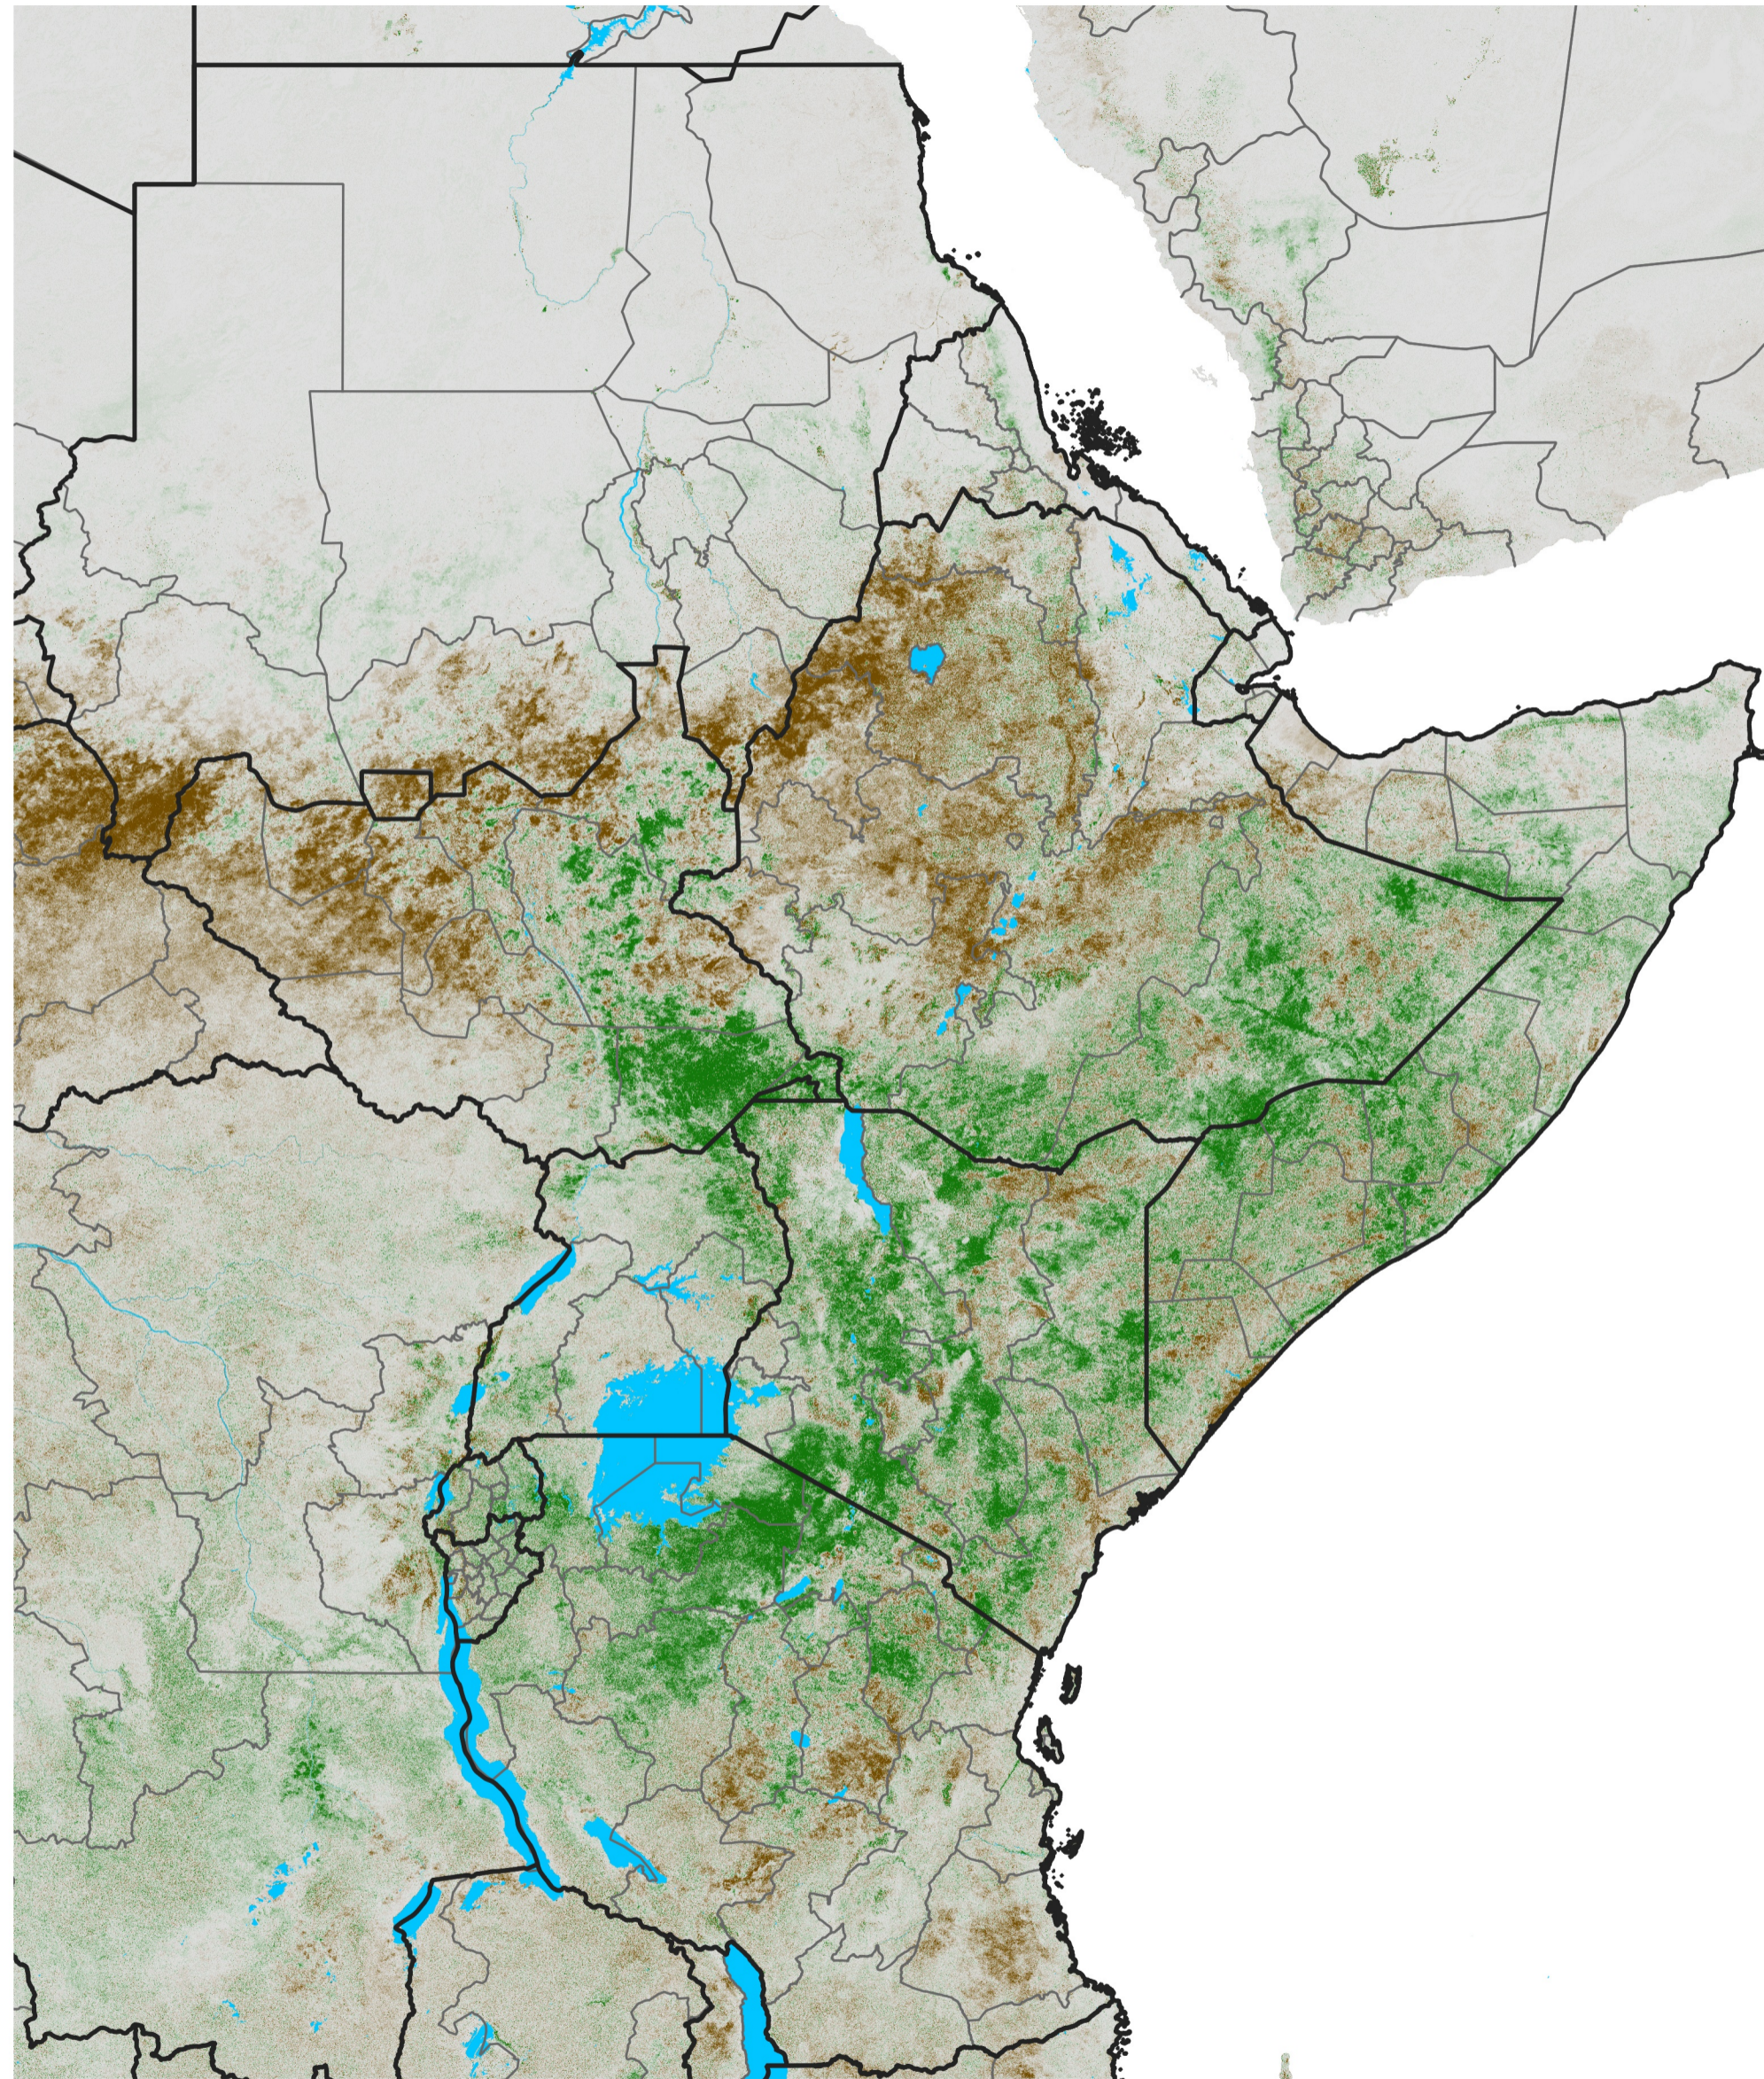

East Africa NDVI Difference

2015 minus 2014

Period 30 / May 21 - 31, 2015

NDVI Difference

< -0.3 -0.2 -0.1 -0.05 0.05 0.1 0.2 >0.3

Negative

No Difference

Positive