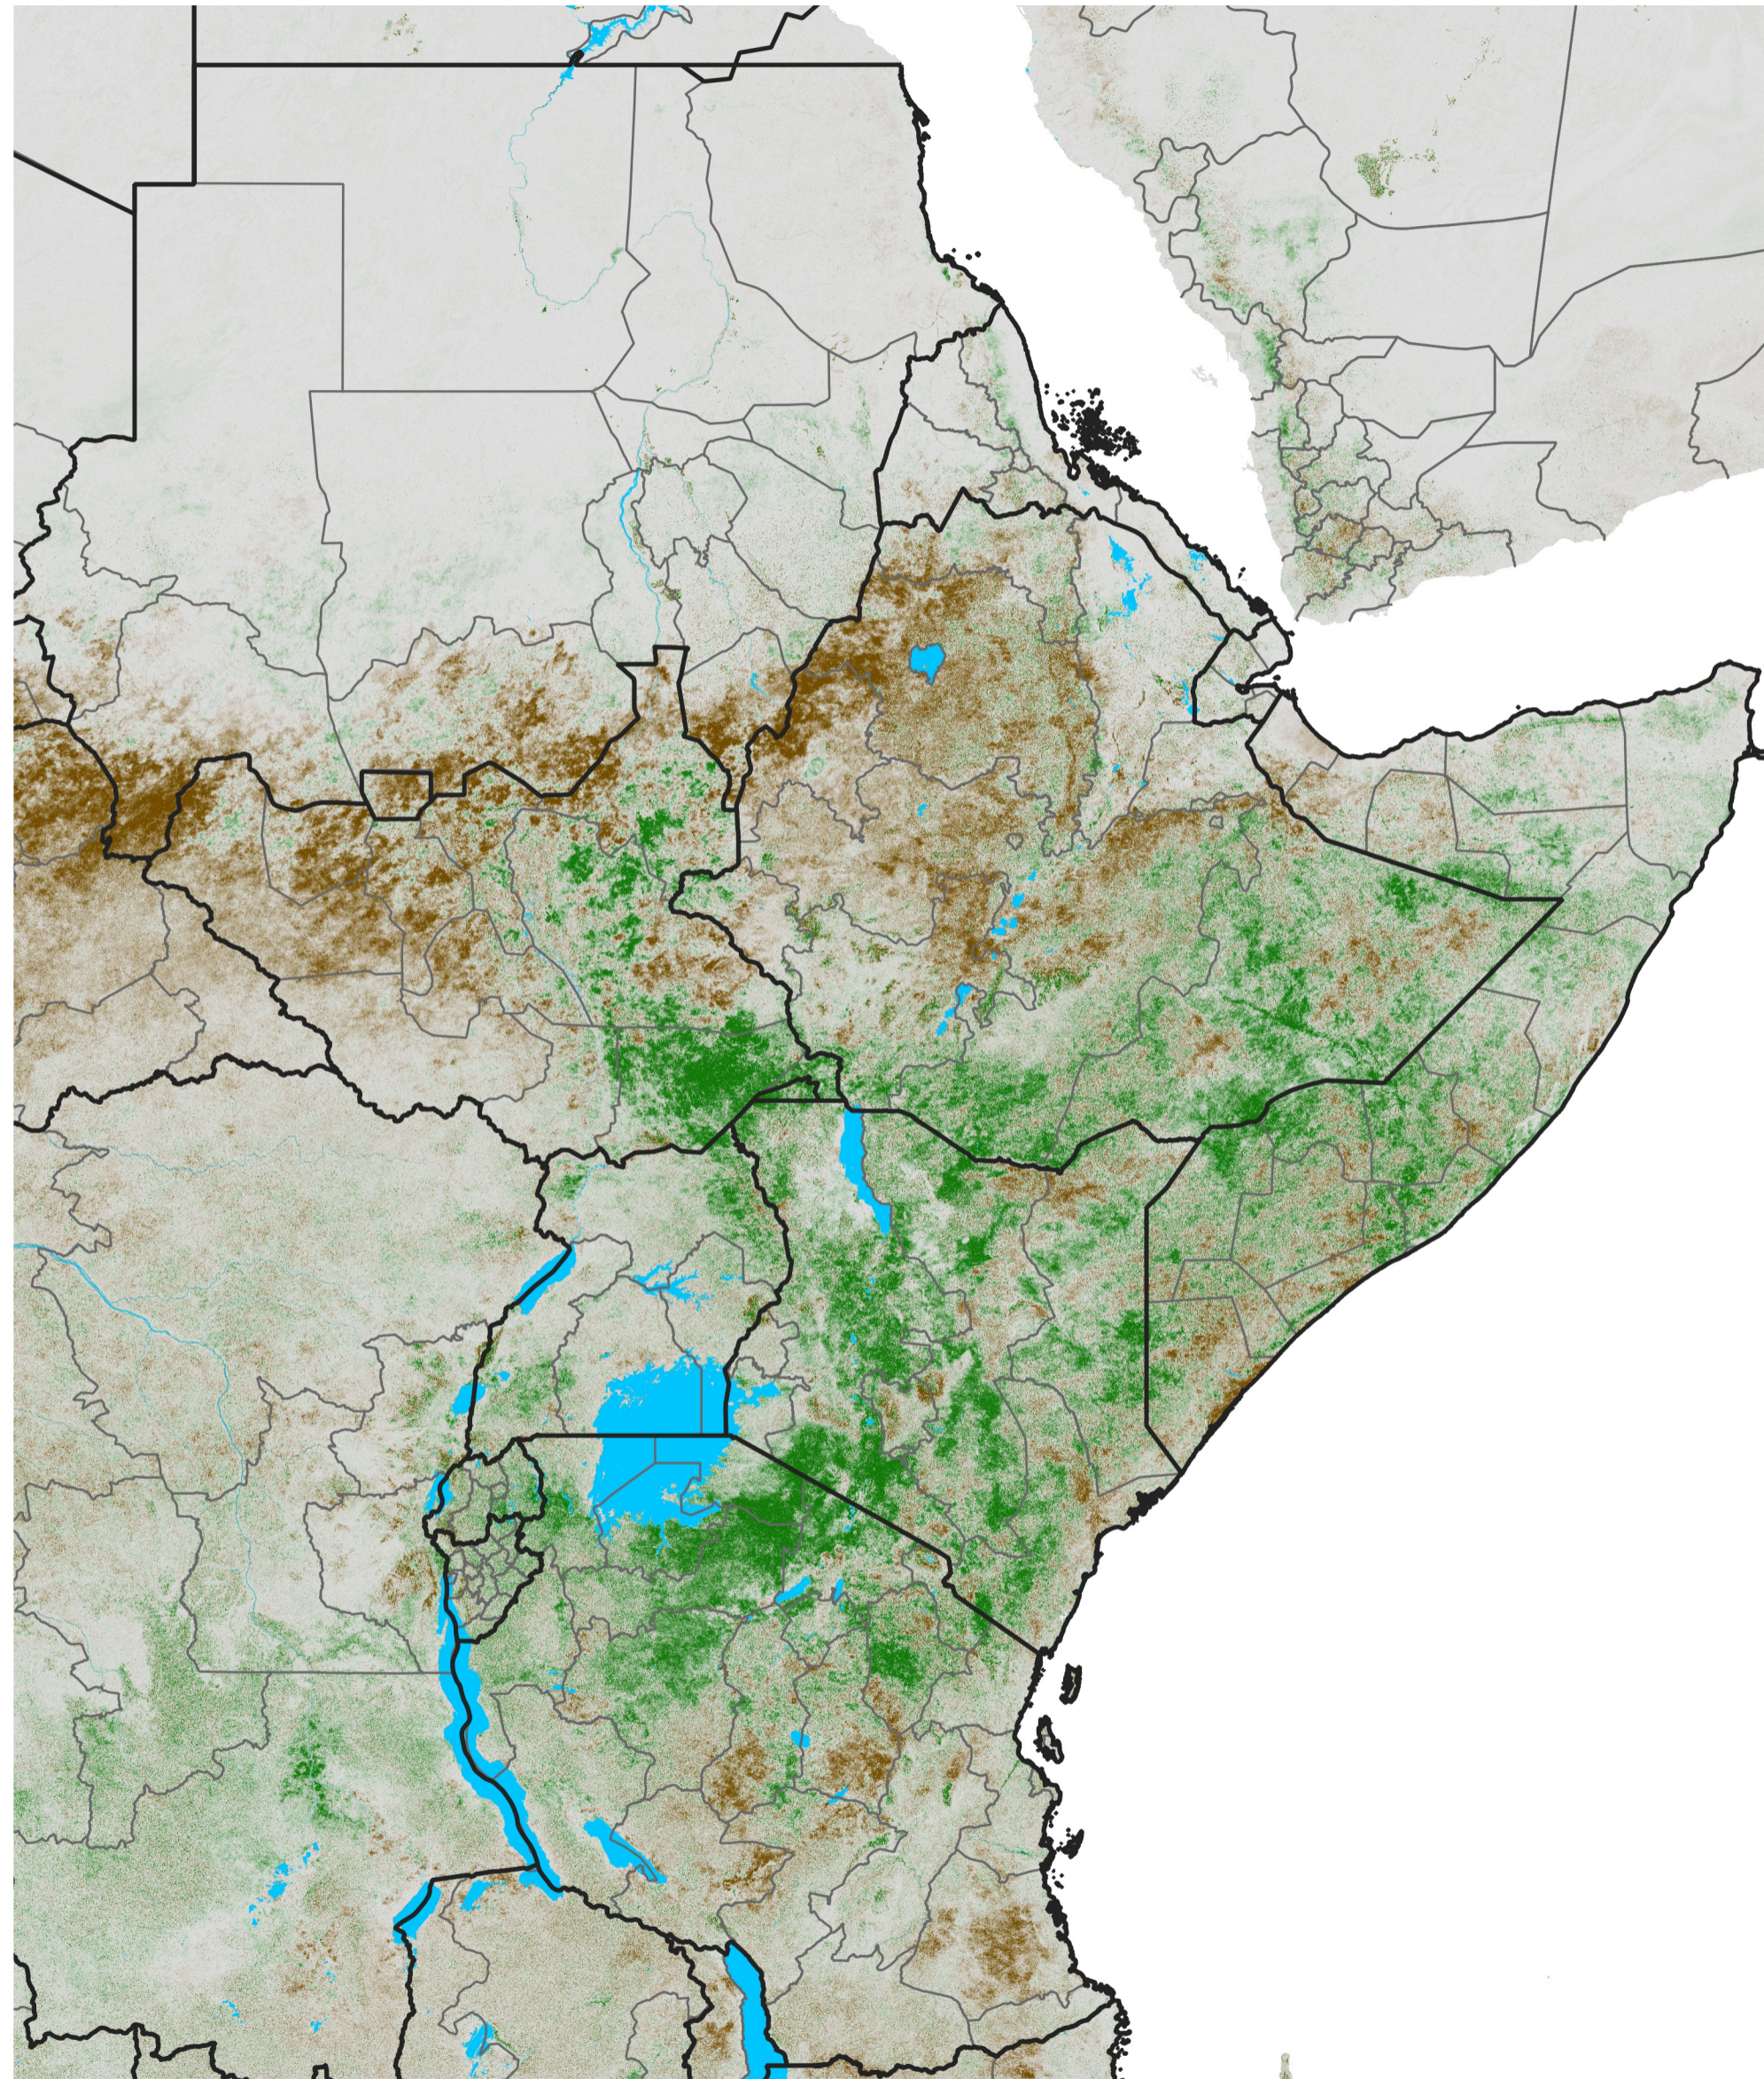

East Africa NDVI Difference

2015 minus 2014

Period 31 / May 26 - Jun 05, 2015

NDVI Difference

< -0.3 -0.2 -0.1 -0.05 0.05 0.1 0.2 > 0.3

Negative

No Difference

Positive