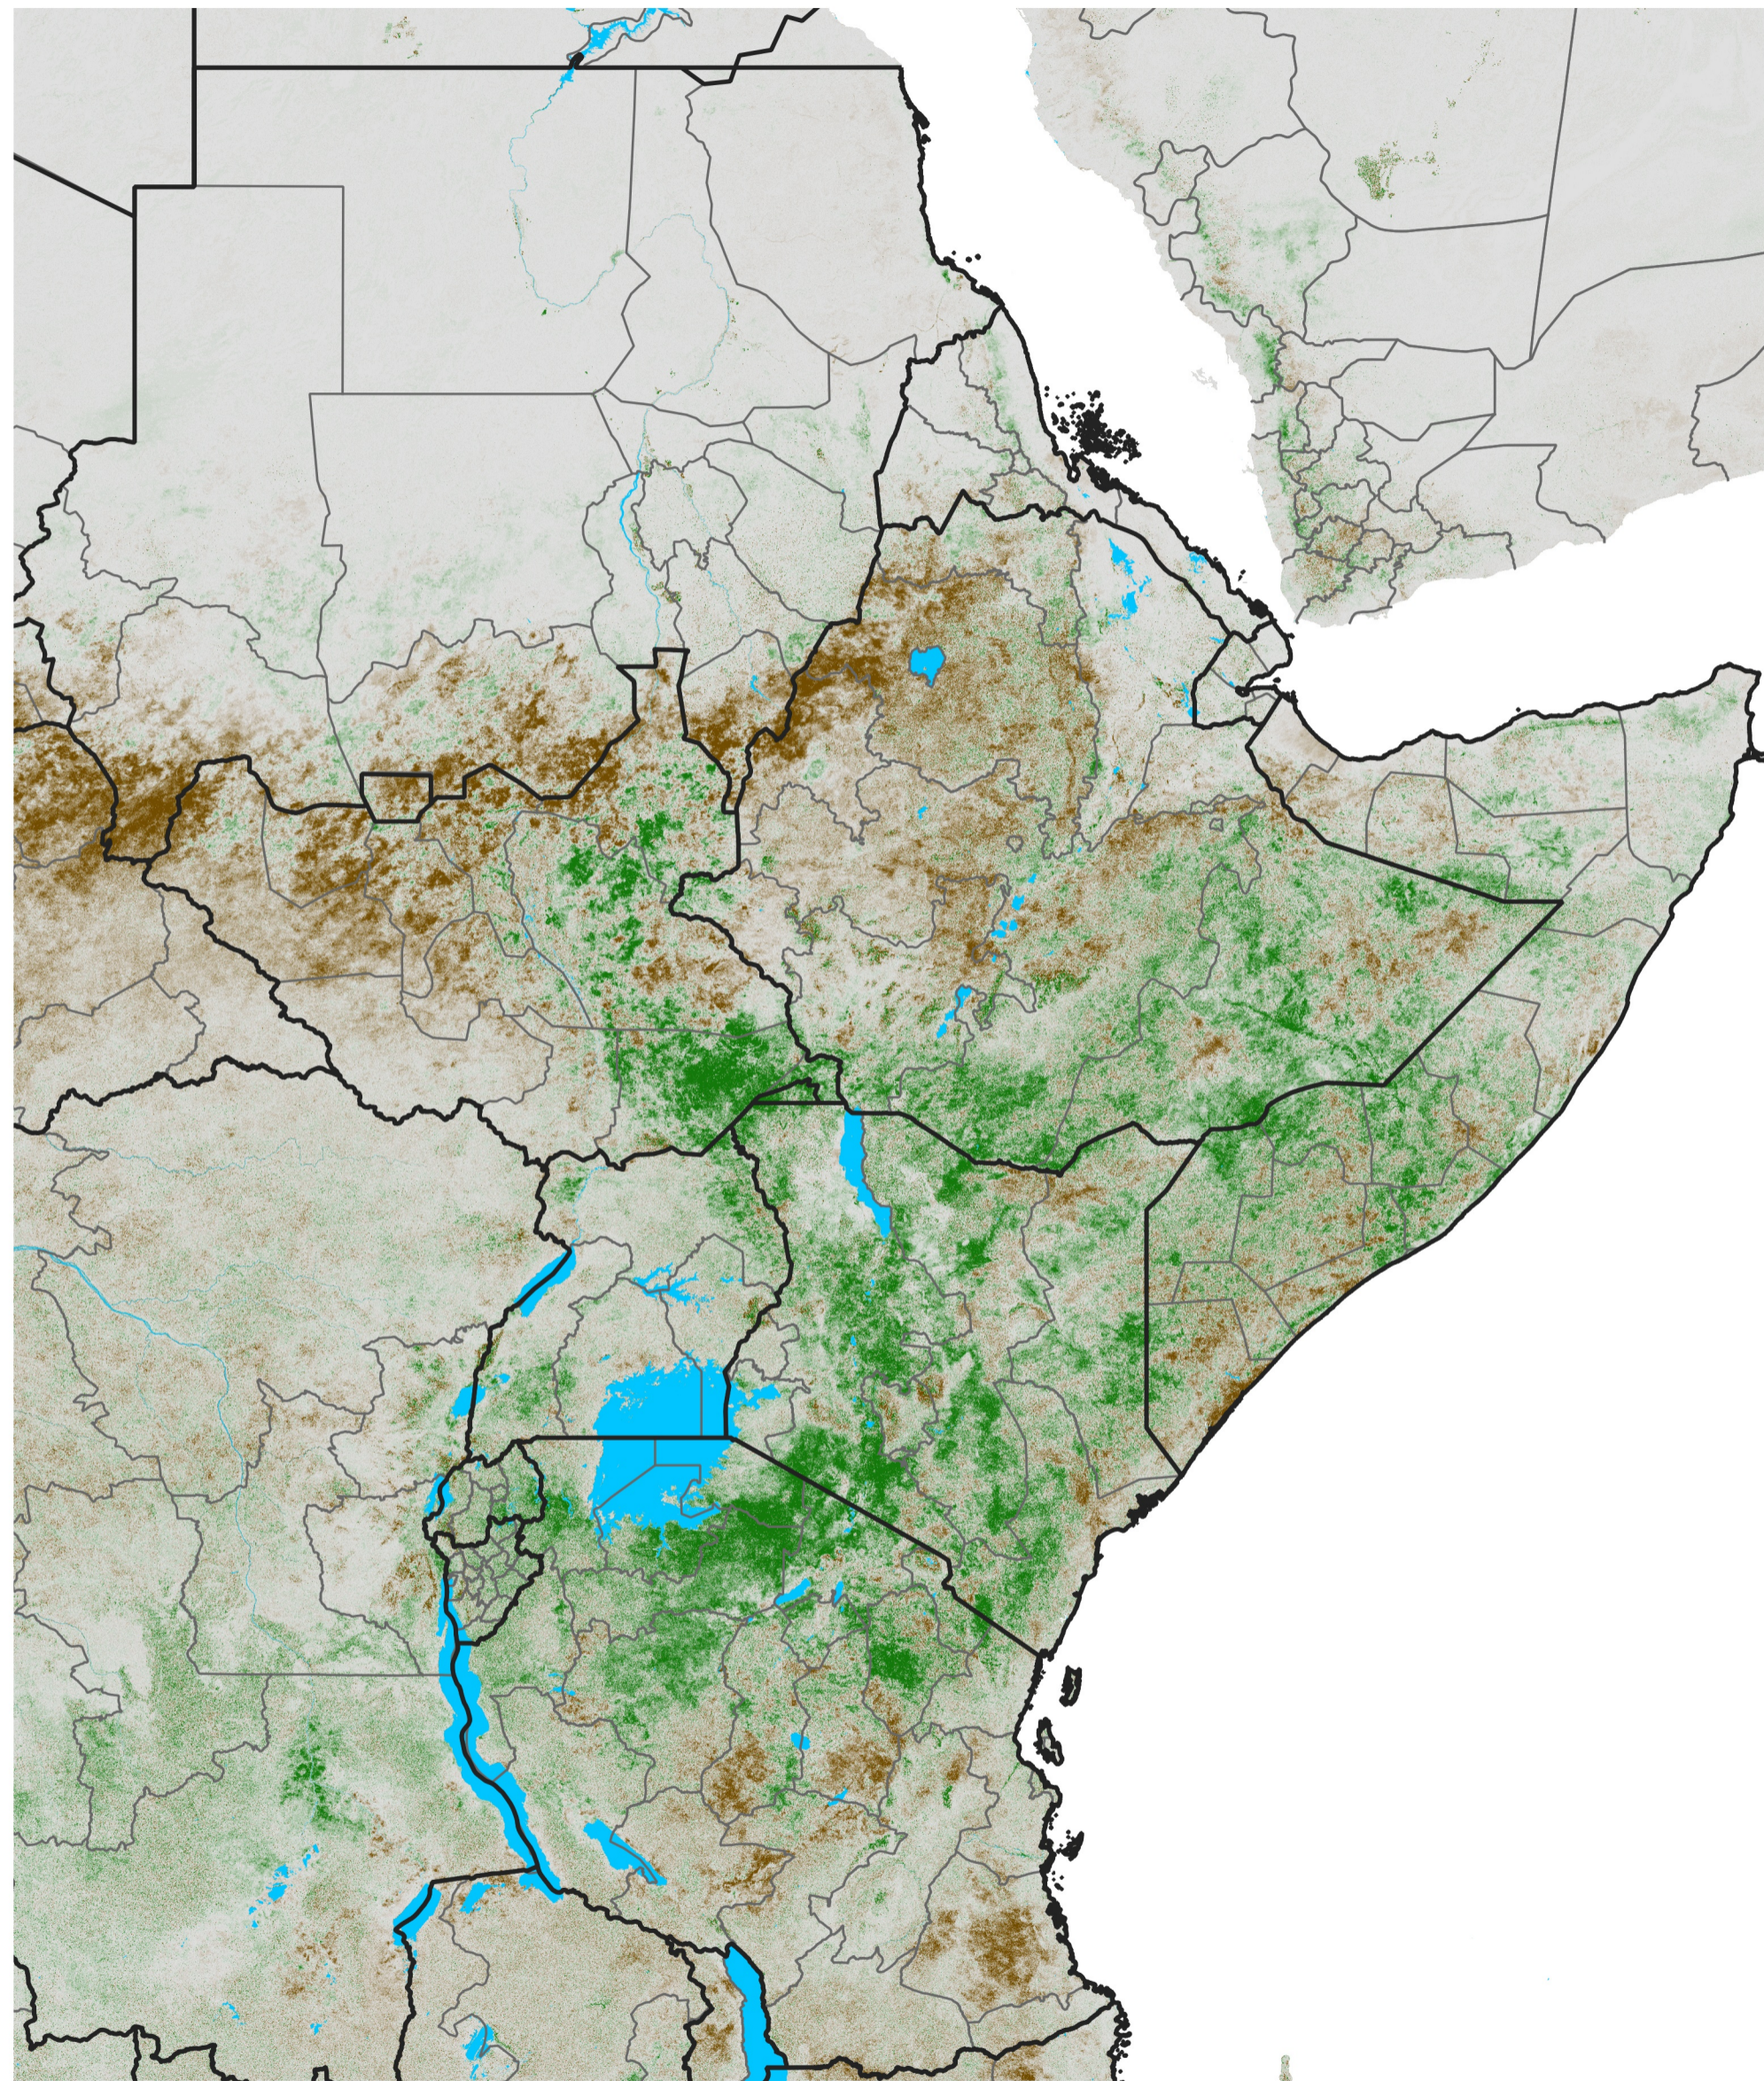

East Africa NDVI Difference

2015 minus 2014

Period 32 / Jun 01 - 10, 2015

NDVI Difference

< -0.3 -0.2 -0.1 -0.05 0.05 0.1 0.2 >0.3

Negative

No Difference

Positive