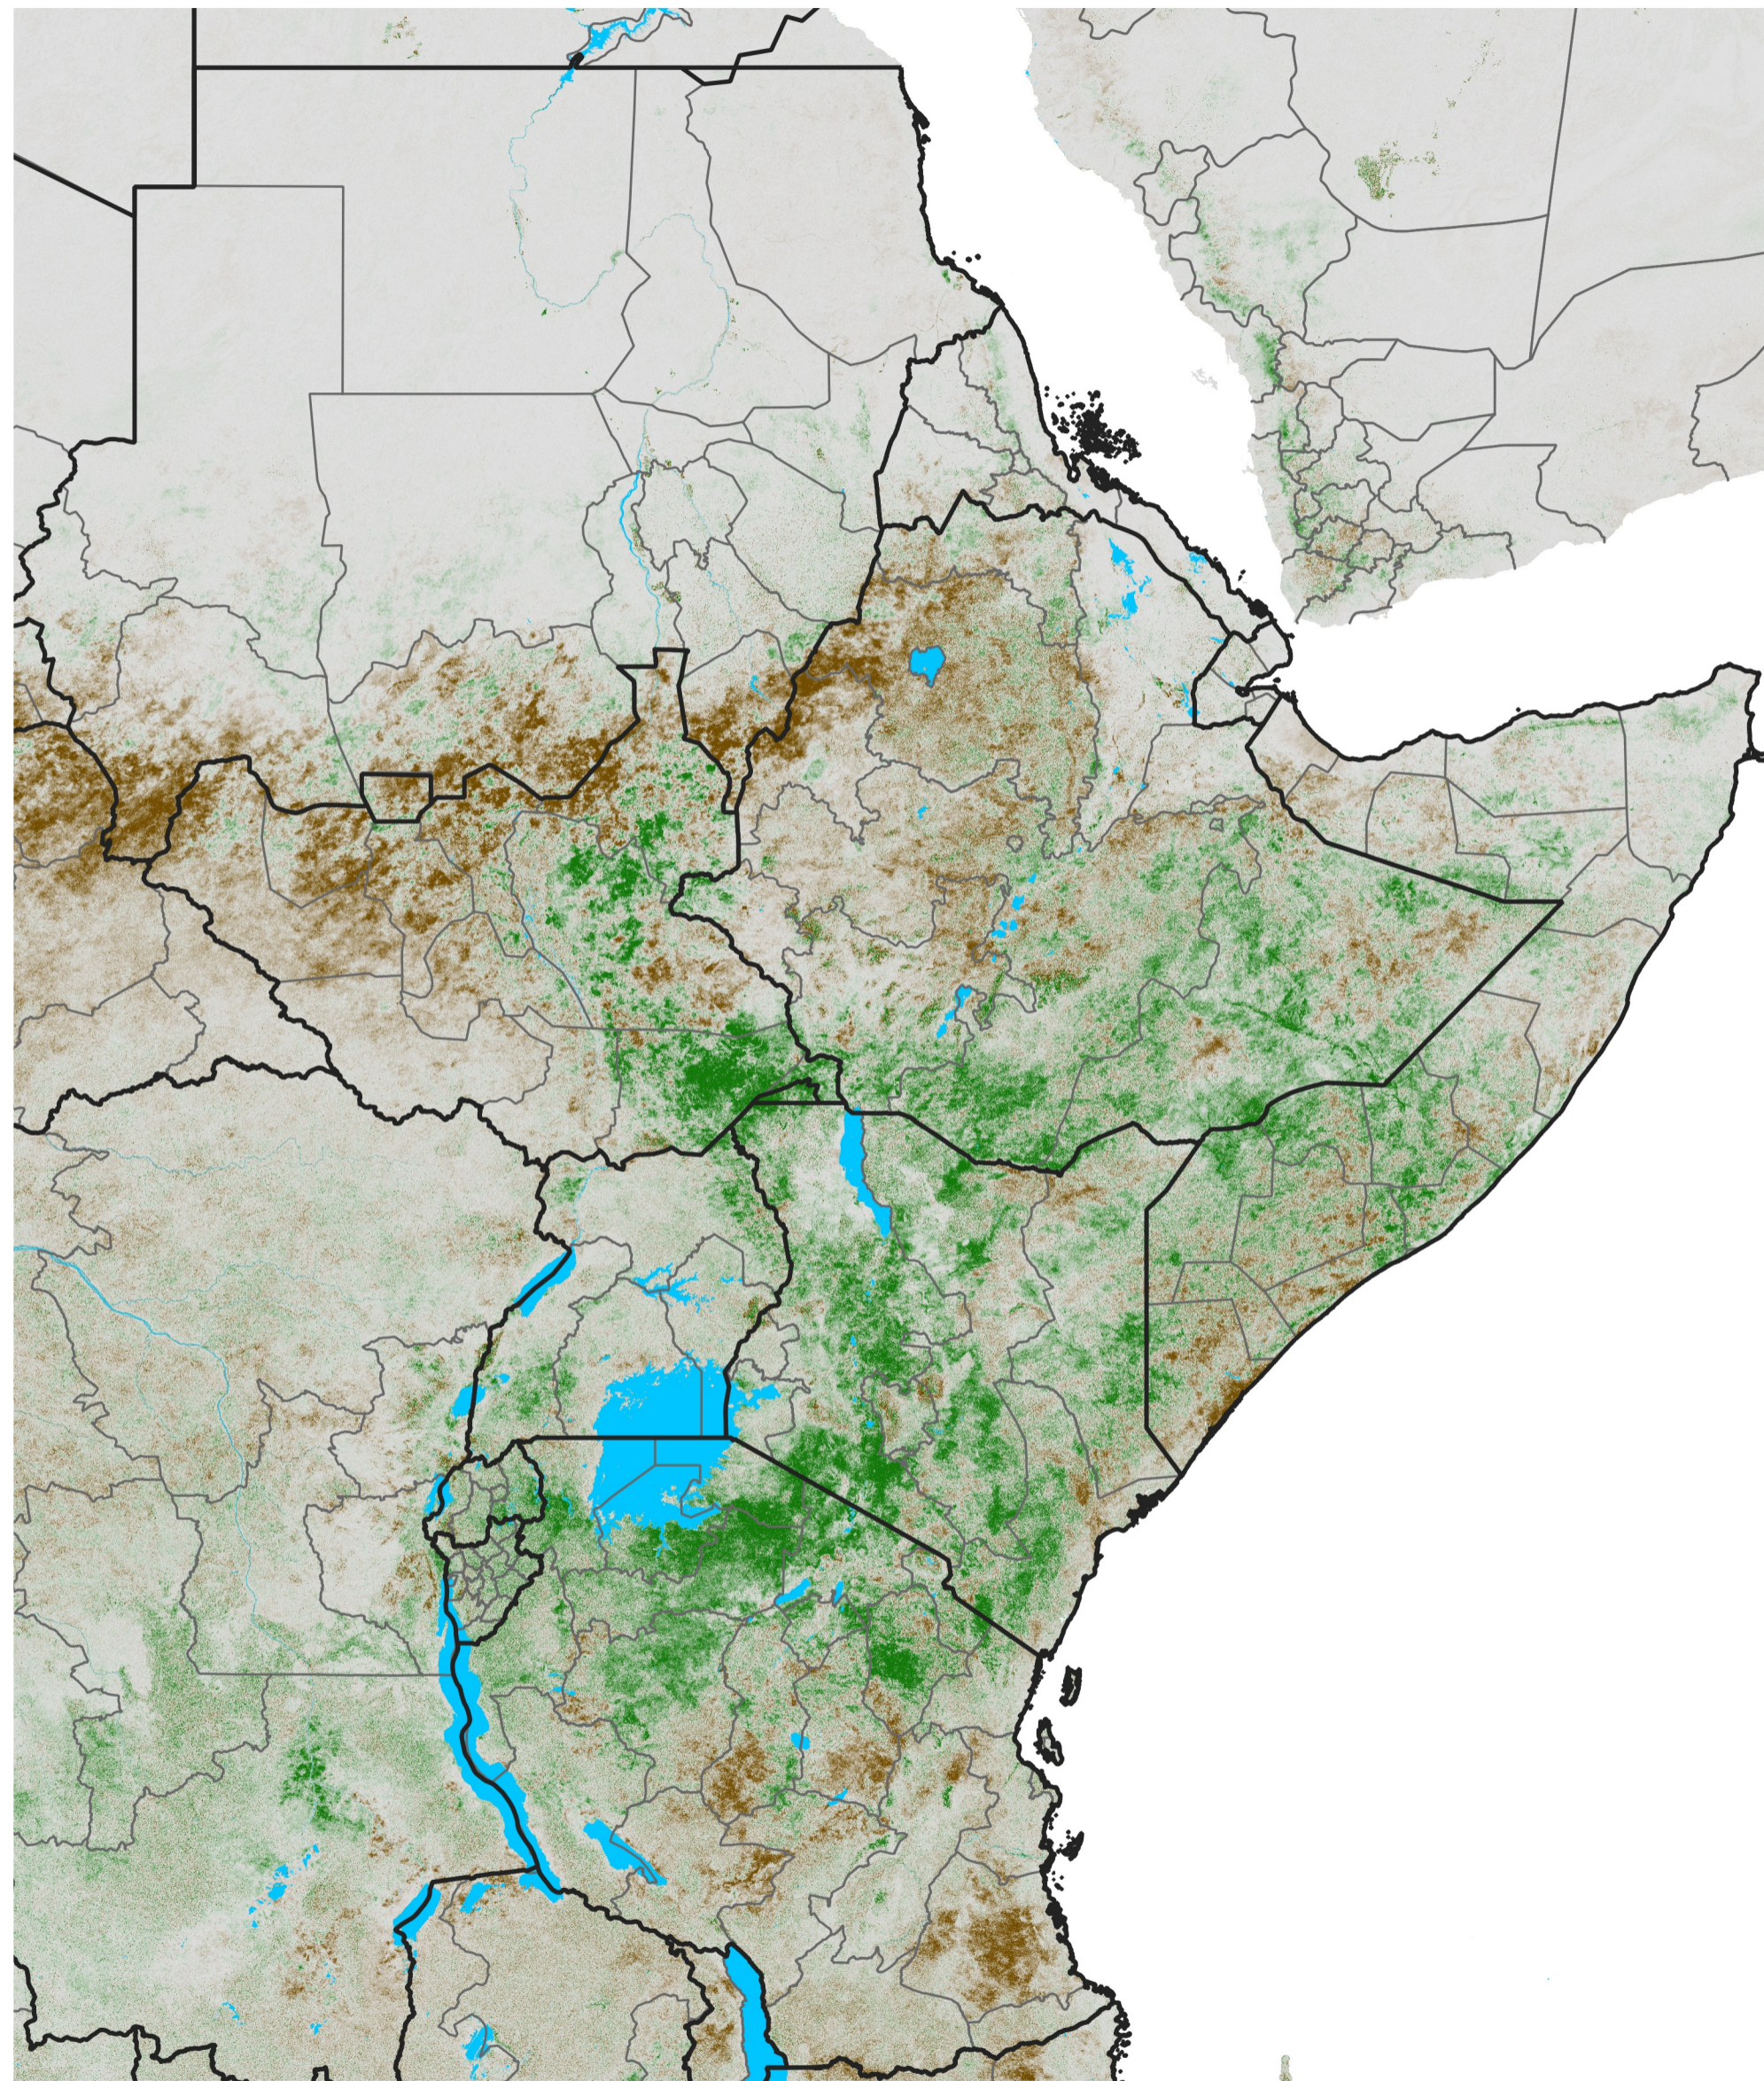

# East Africa NDVI Difference

2015 minus 2014

Period 33 / Jun 06 - 15, 2015

## NDVI Difference

< -0.3   -0.2   -0.1   -0.05   0.05   0.1   0.2   >0.3

Negative

No Difference

Positive