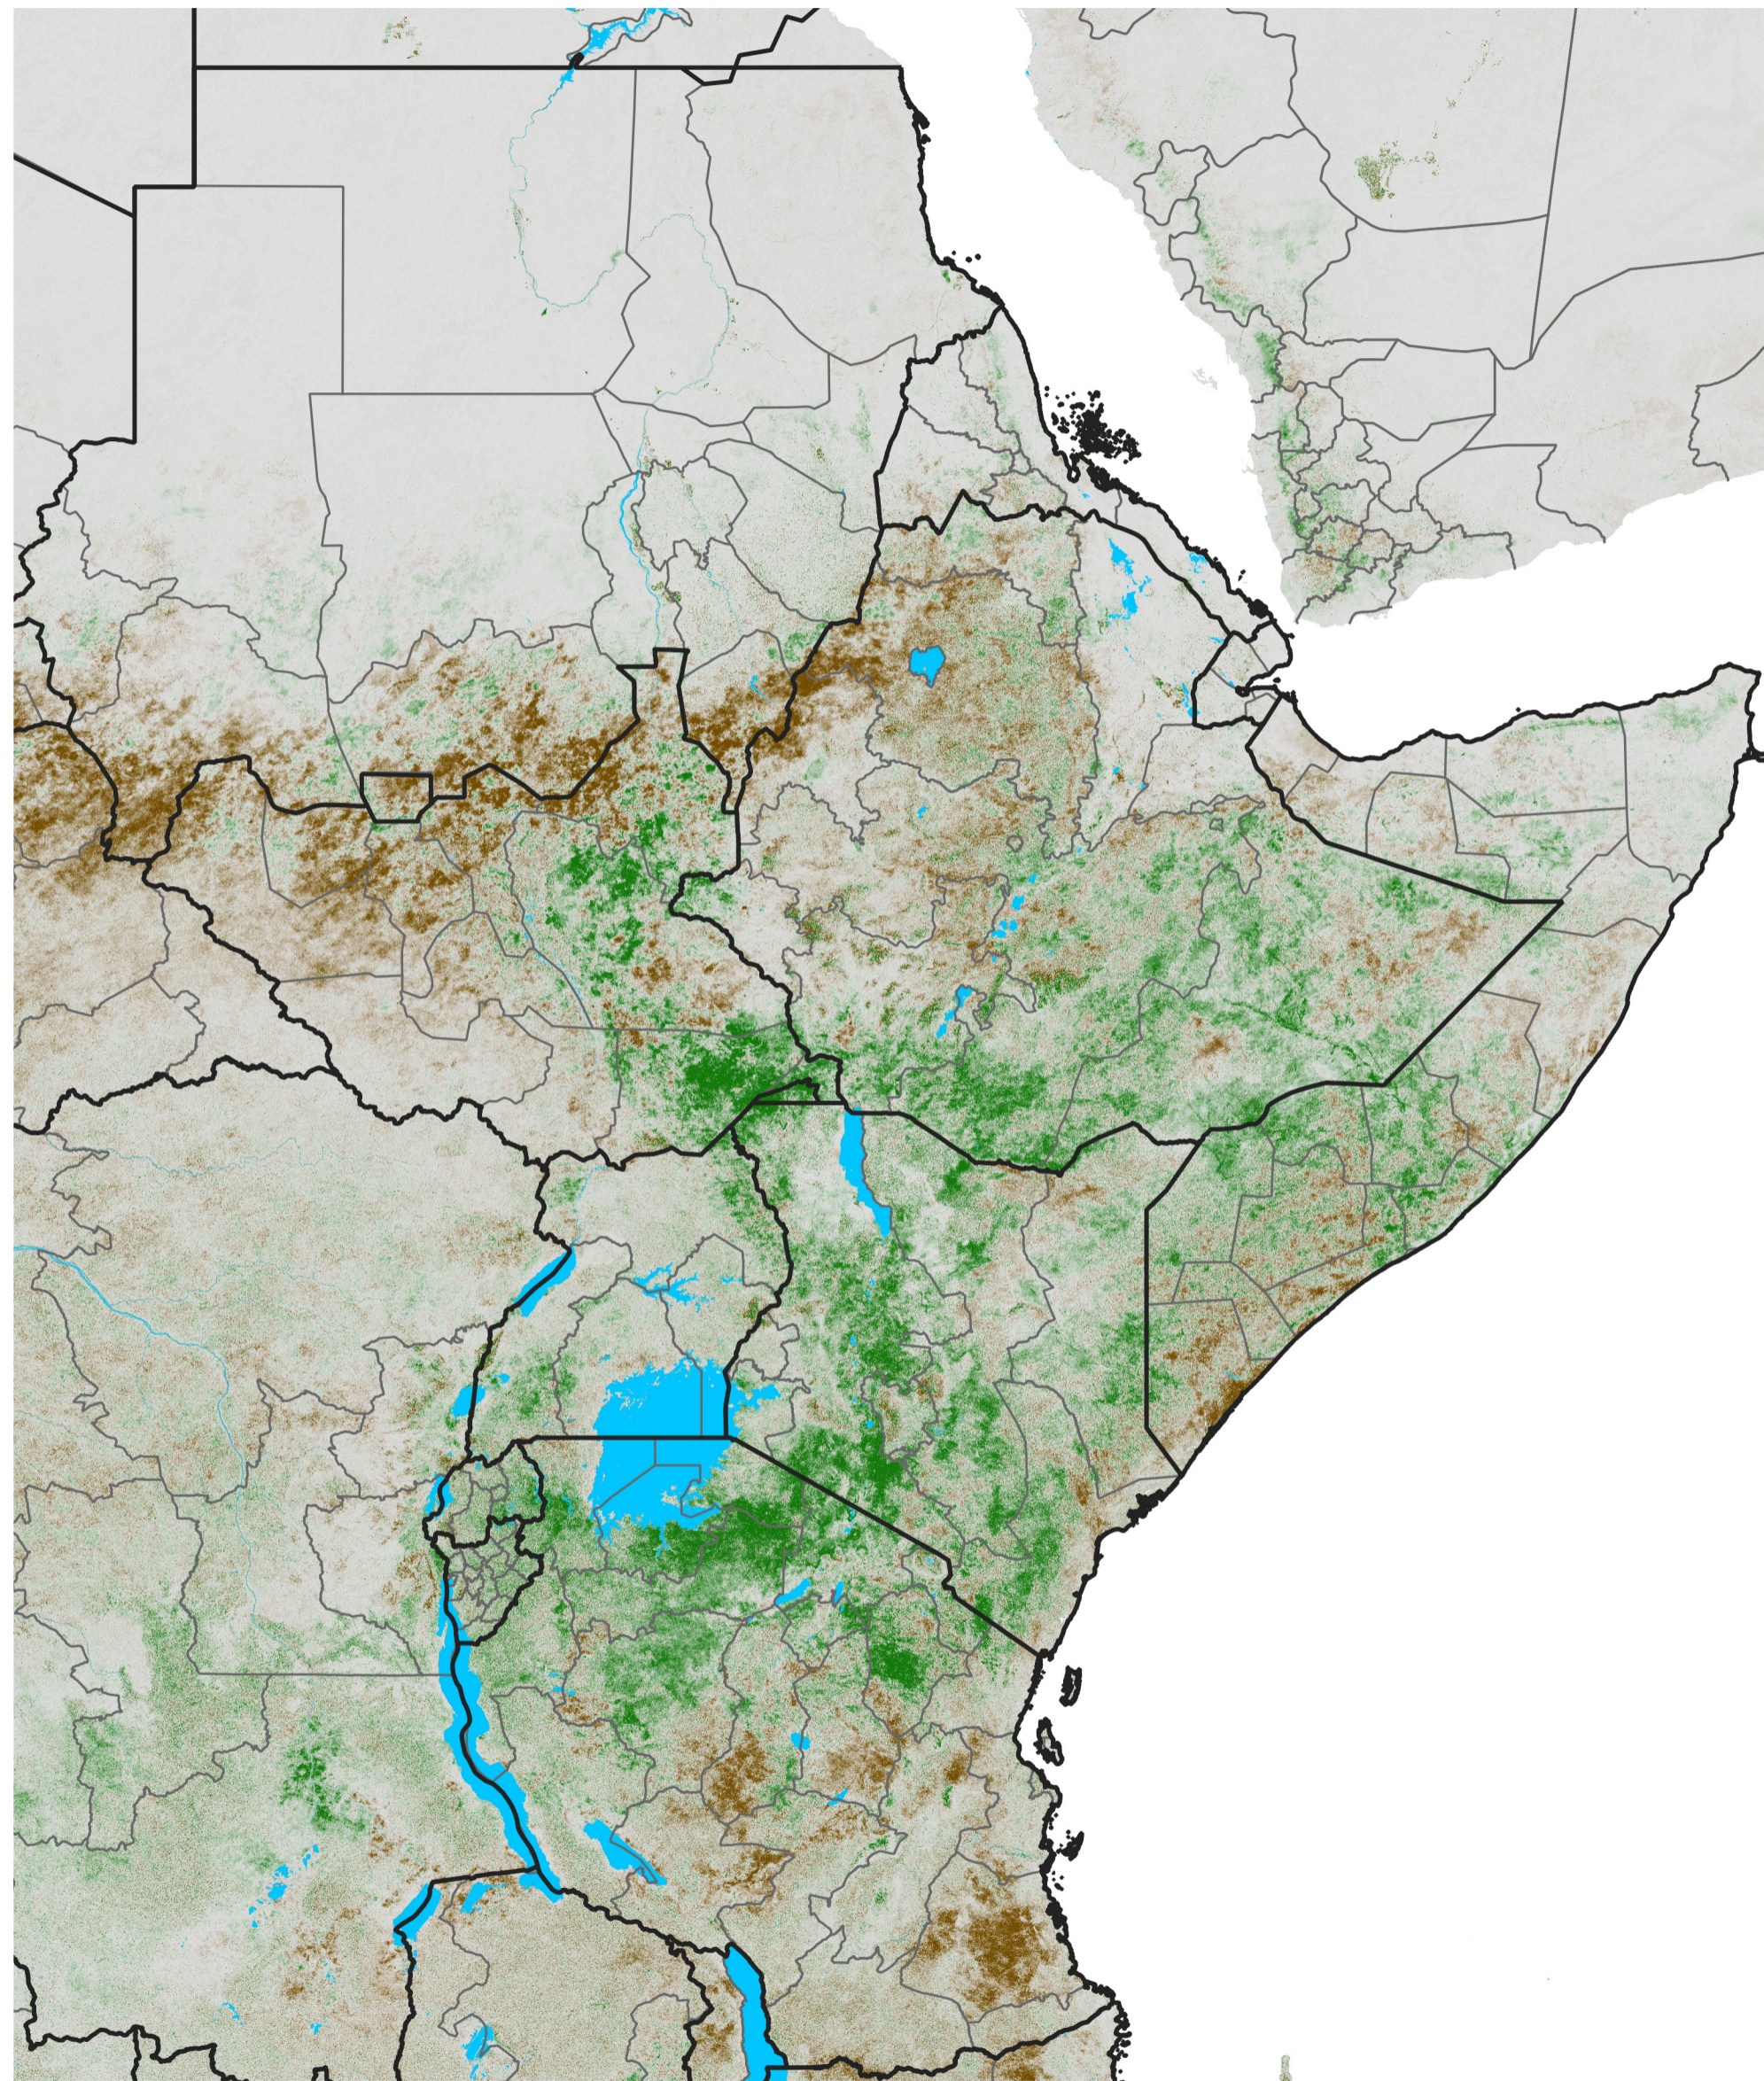

East Africa NDVI Difference

2015 minus 2014

Period 34 / Jun 11 - 20, 2015

NDVI Difference

< -0.3 -0.2 -0.1 -0.05 0.05 0.1 0.2 >0.3

Negative

No Difference

Positive