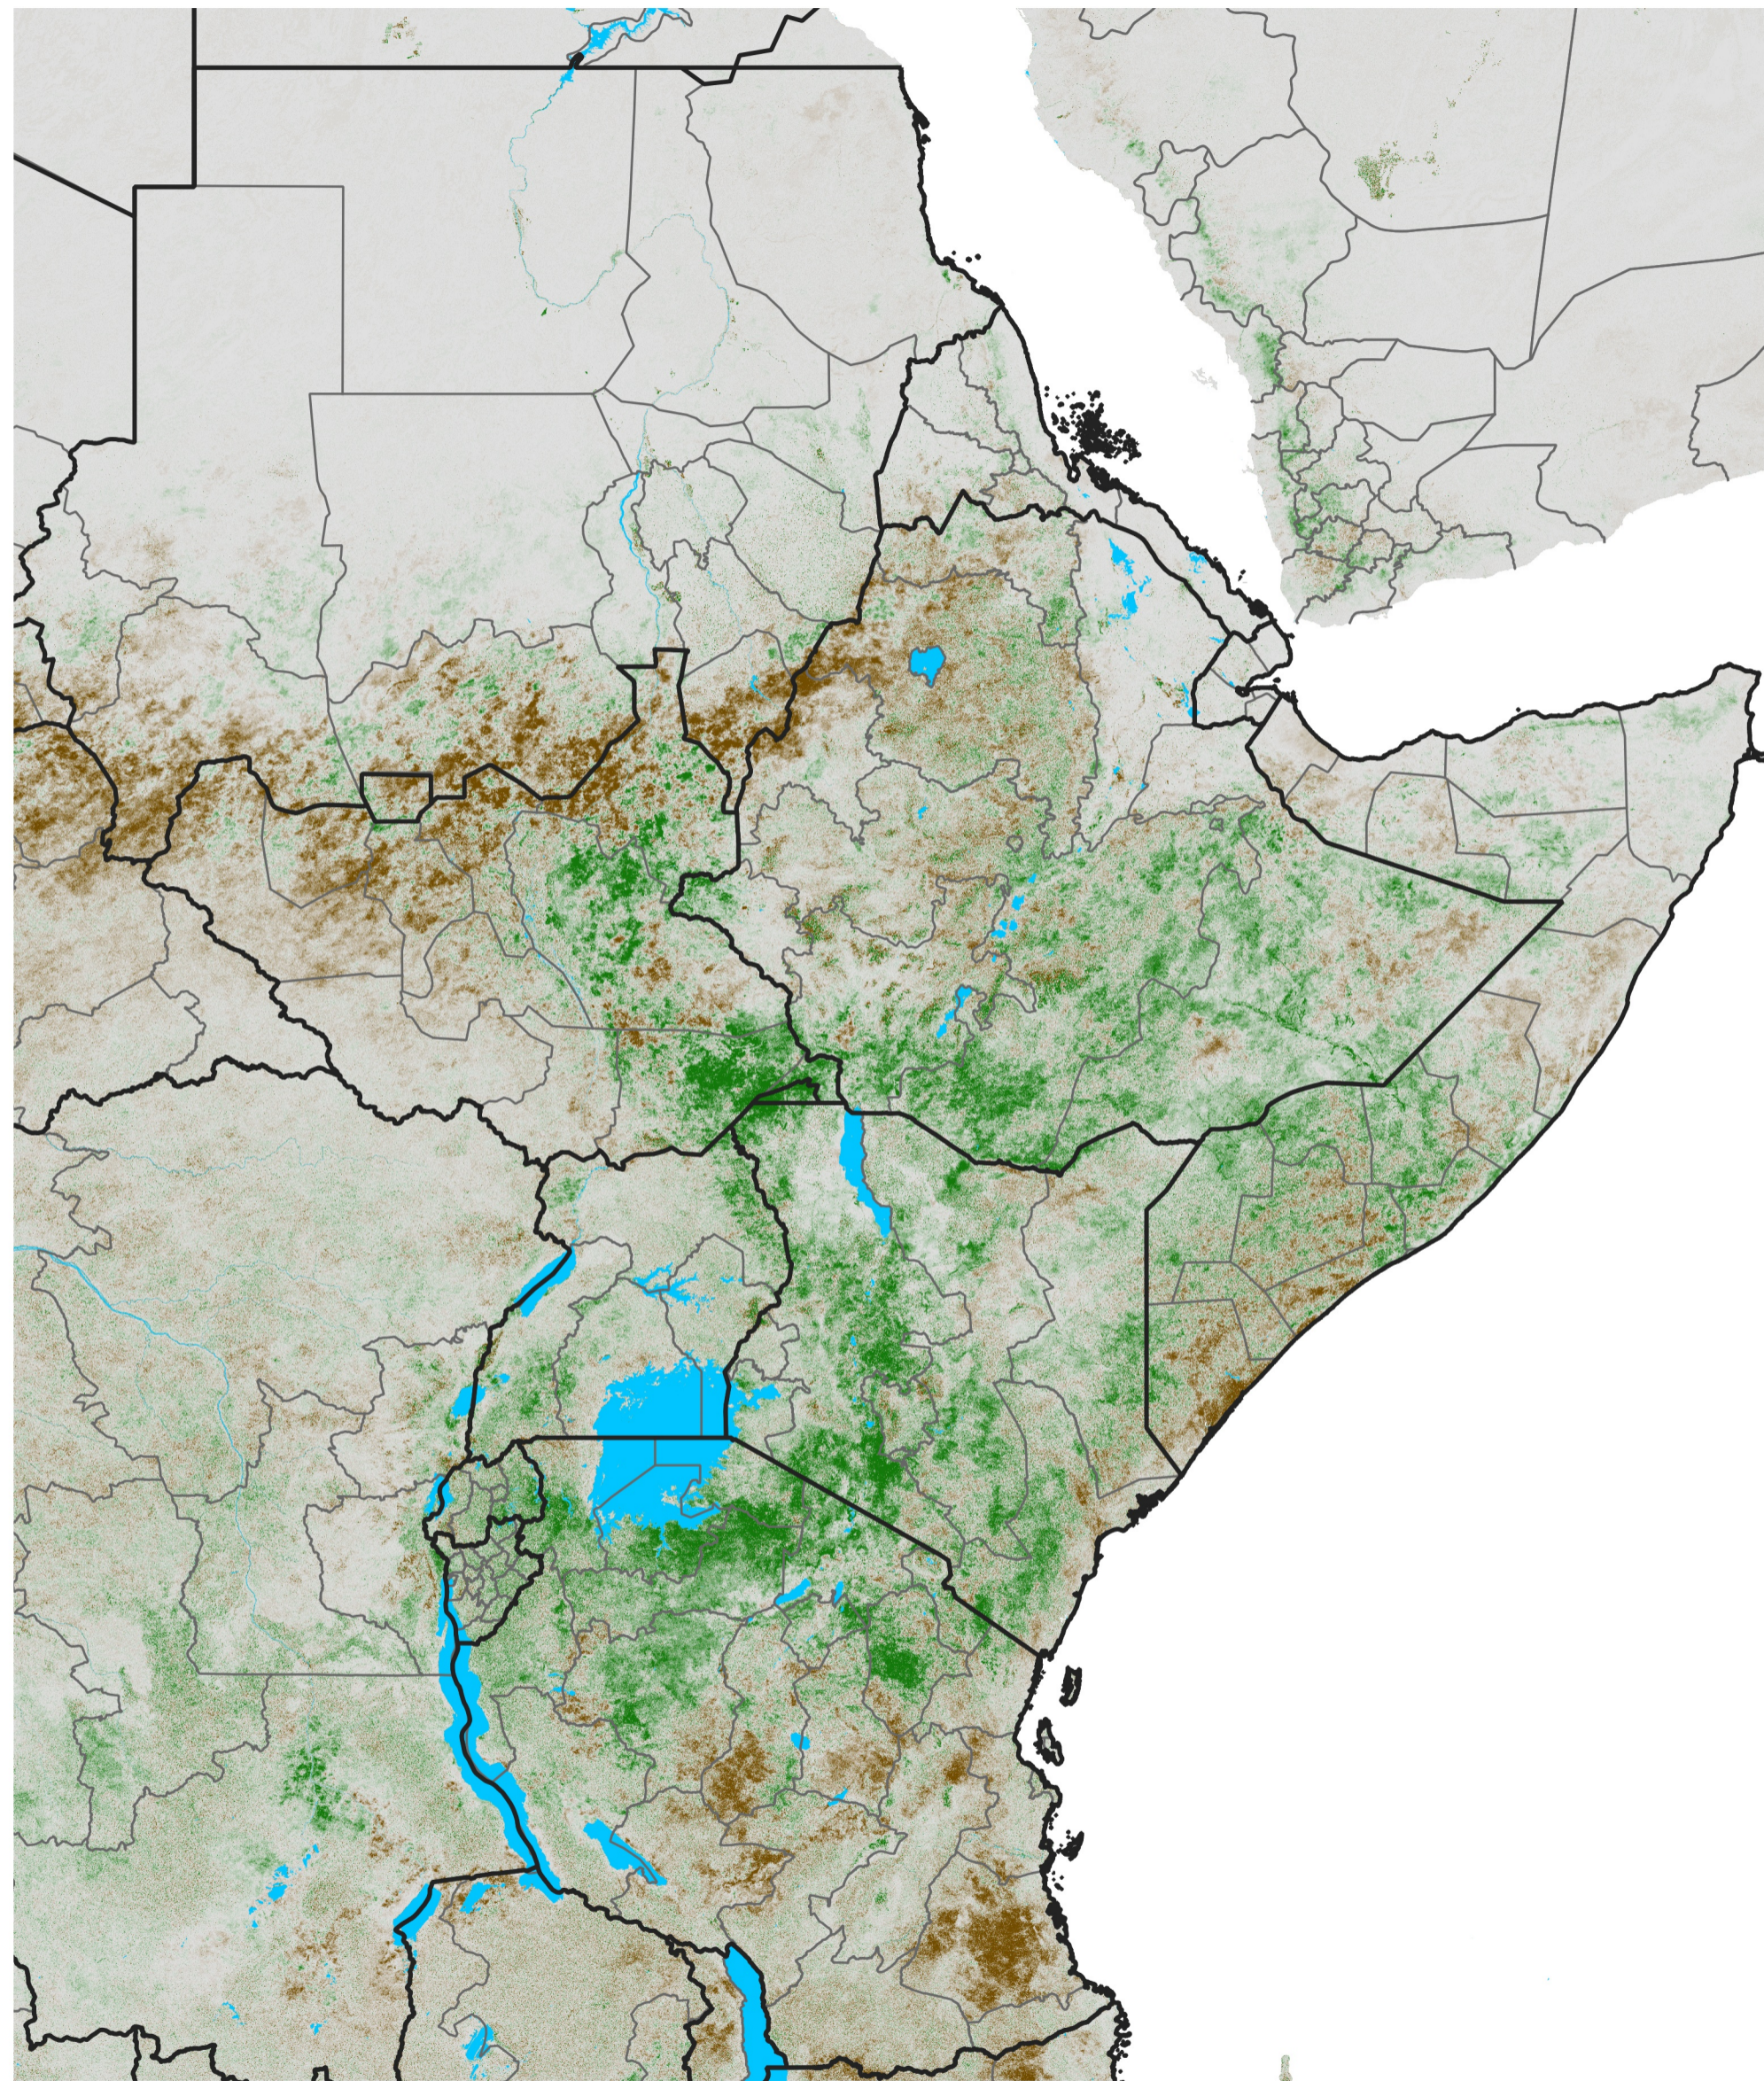

# East Africa NDVI Difference

2015 minus 2014

Period 35 / Jun 16 - 25, 2015

## NDVI Difference

< -0.3   -0.2   -0.1   -0.05   0.05   0.1   0.2   >0.3

Negative

No Difference

Positive