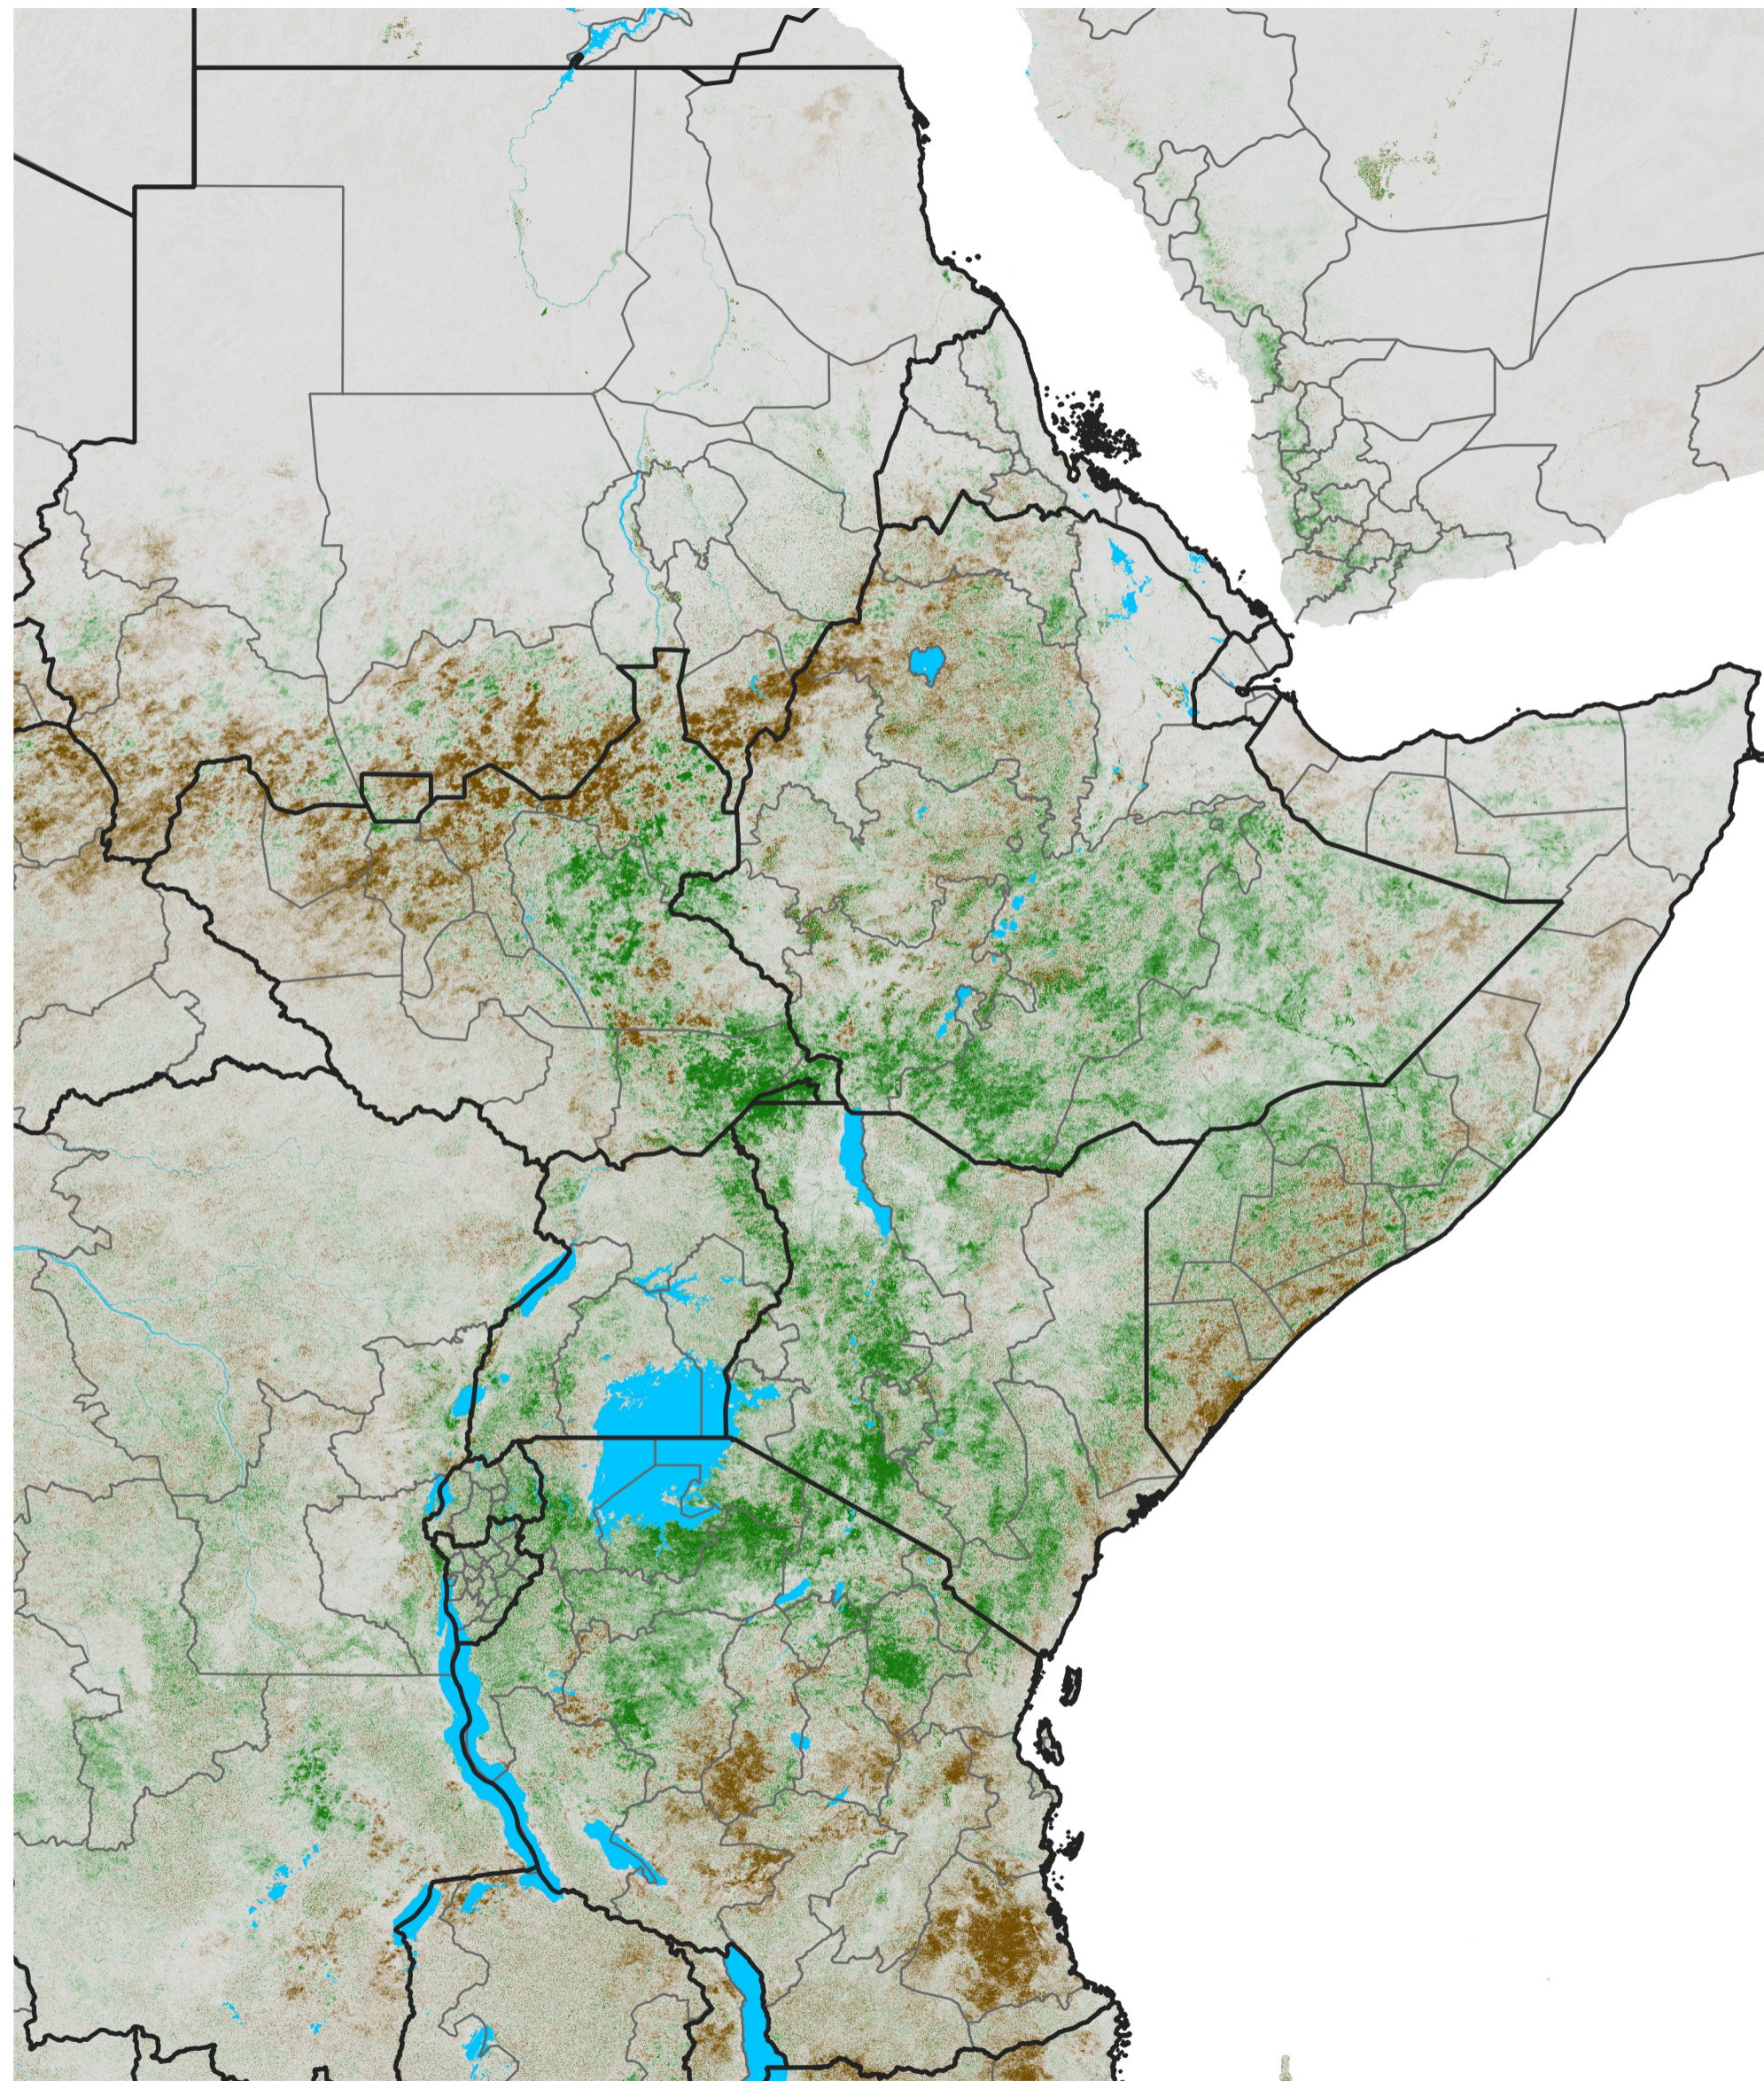

East Africa NDVI Difference

2015 minus 2014

Period 36 / Jun 21 - 30, 2015

NDVI Difference

< -0.3 -0.2 -0.1 -0.05 0.05 0.1 0.2 >0.3

Negative

No Difference

Positive