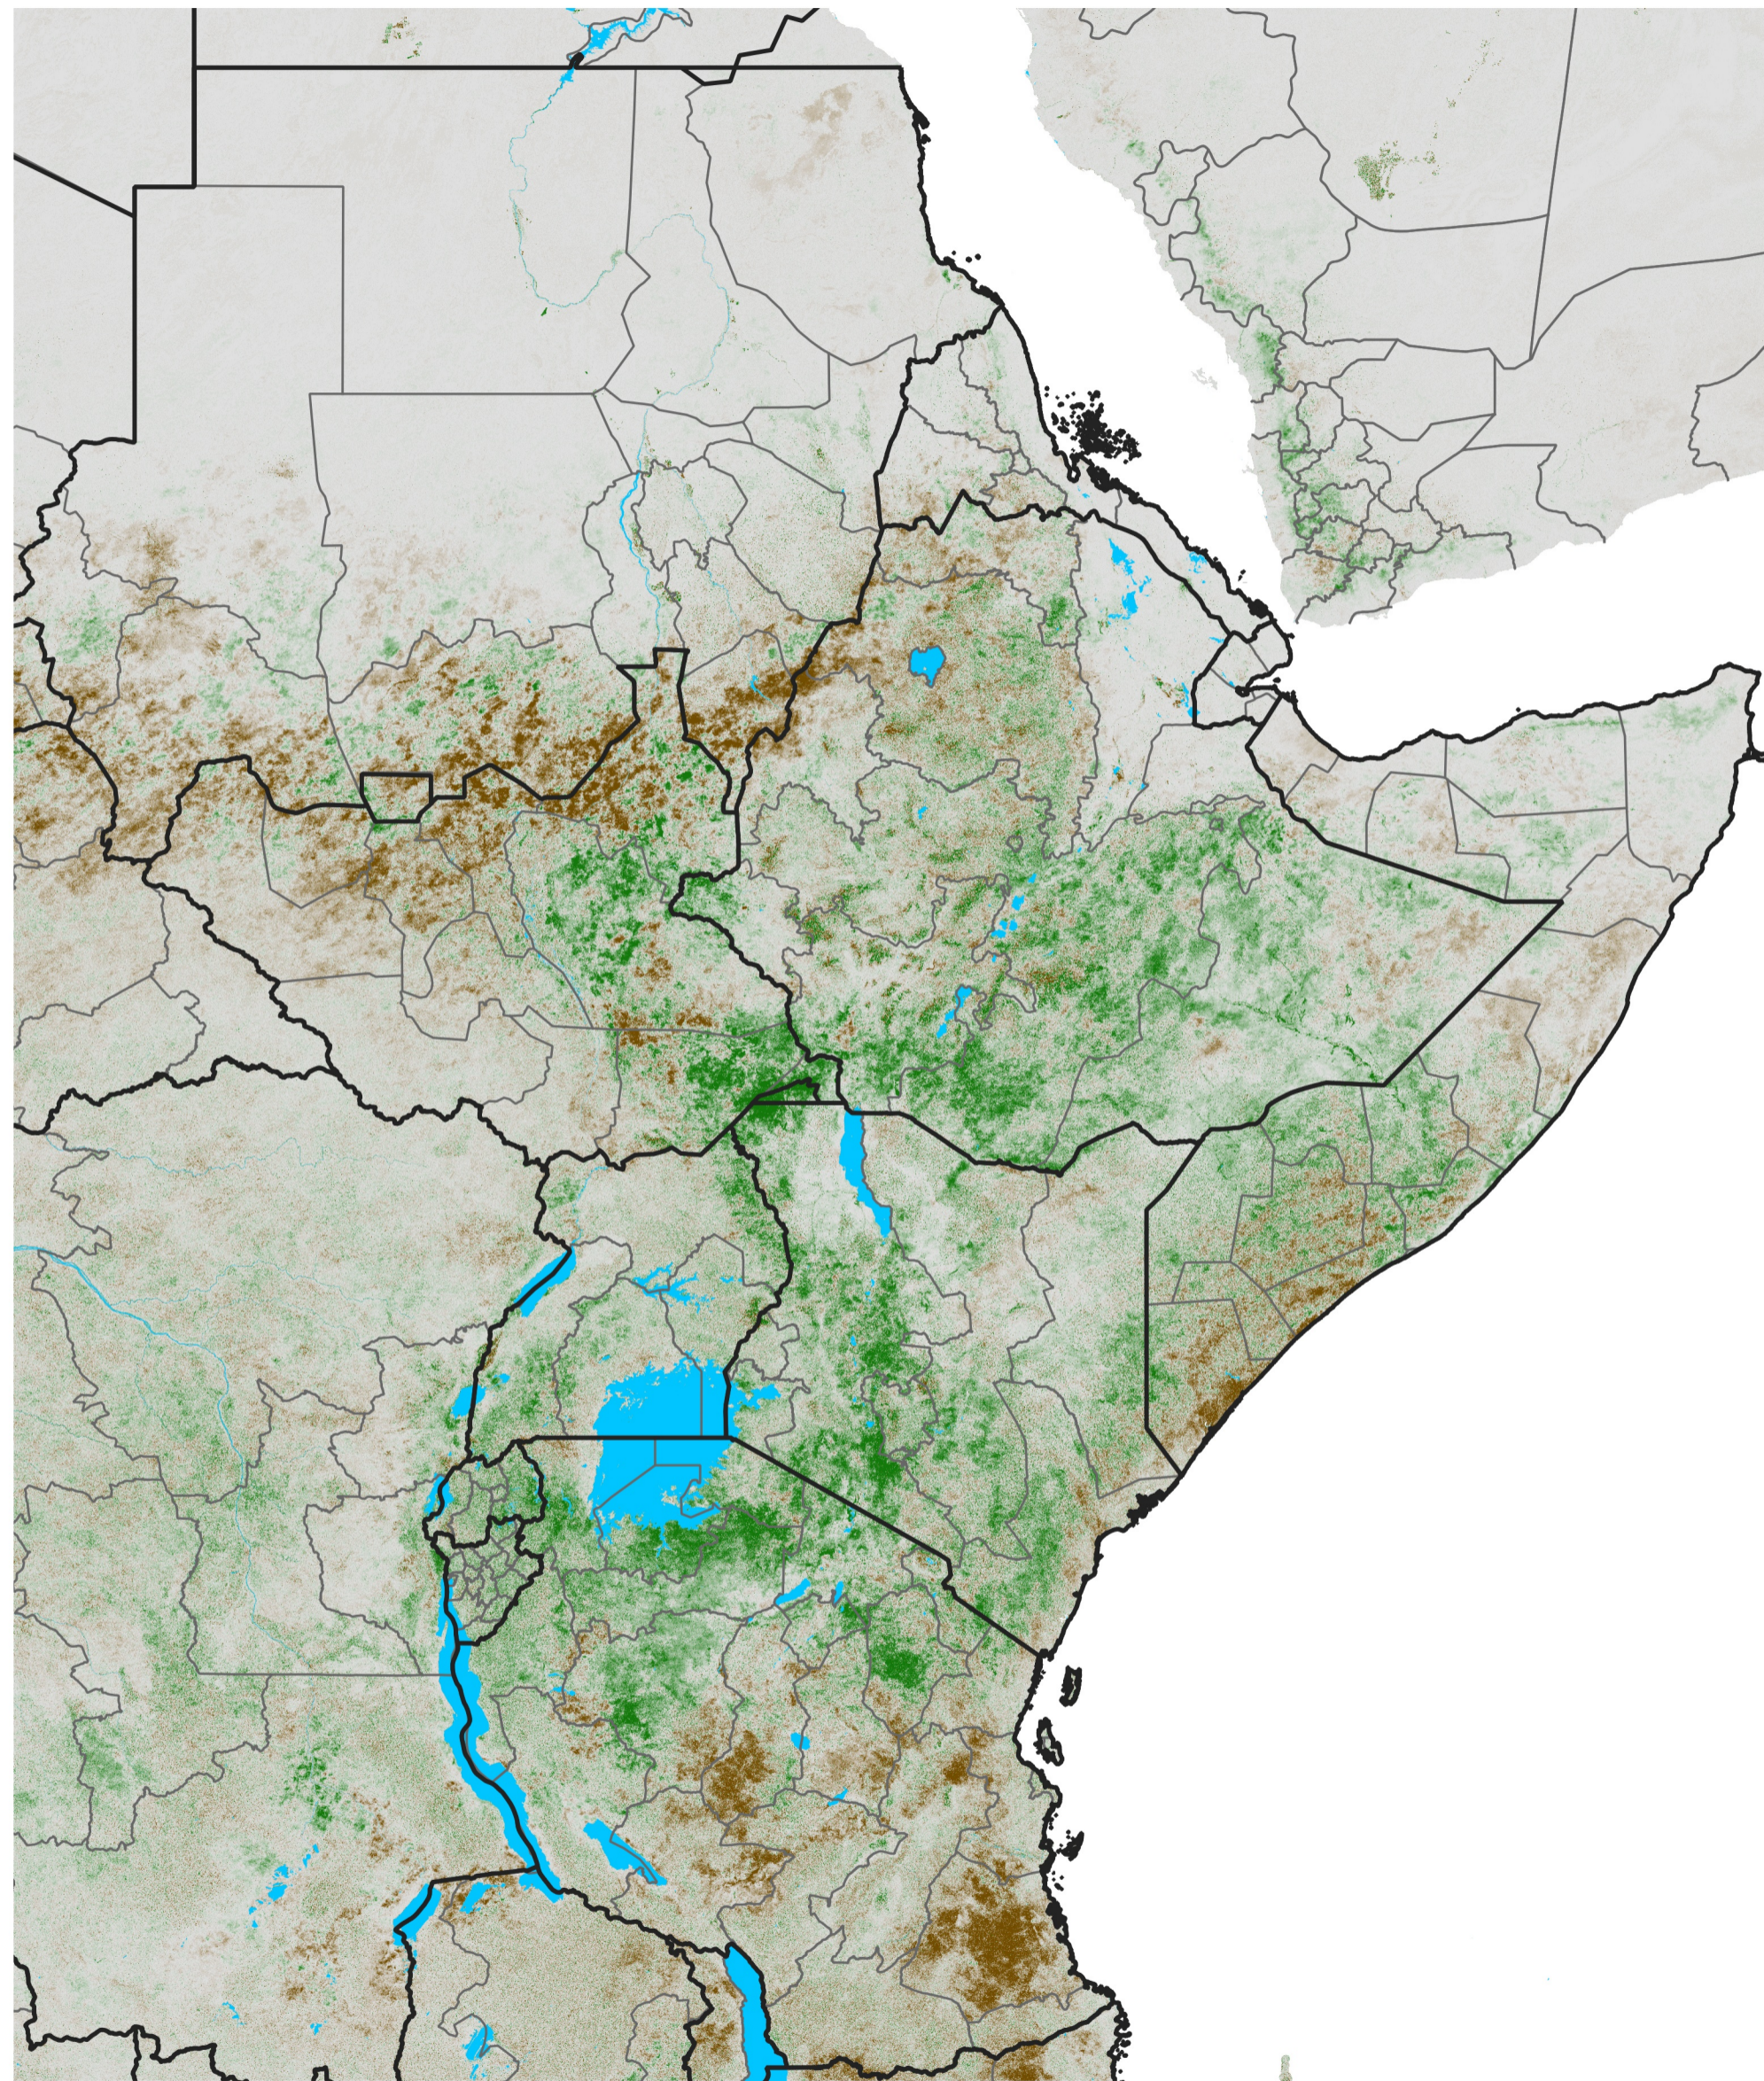

East Africa NDVI Difference

2015 minus 2014

Period 37 / Jun 26 - Jul 05, 2015

NDVI Difference

< -0.3 -0.2 -0.1 -0.05 0.05 0.1 0.2 >0.3

Negative

No Difference

Positive