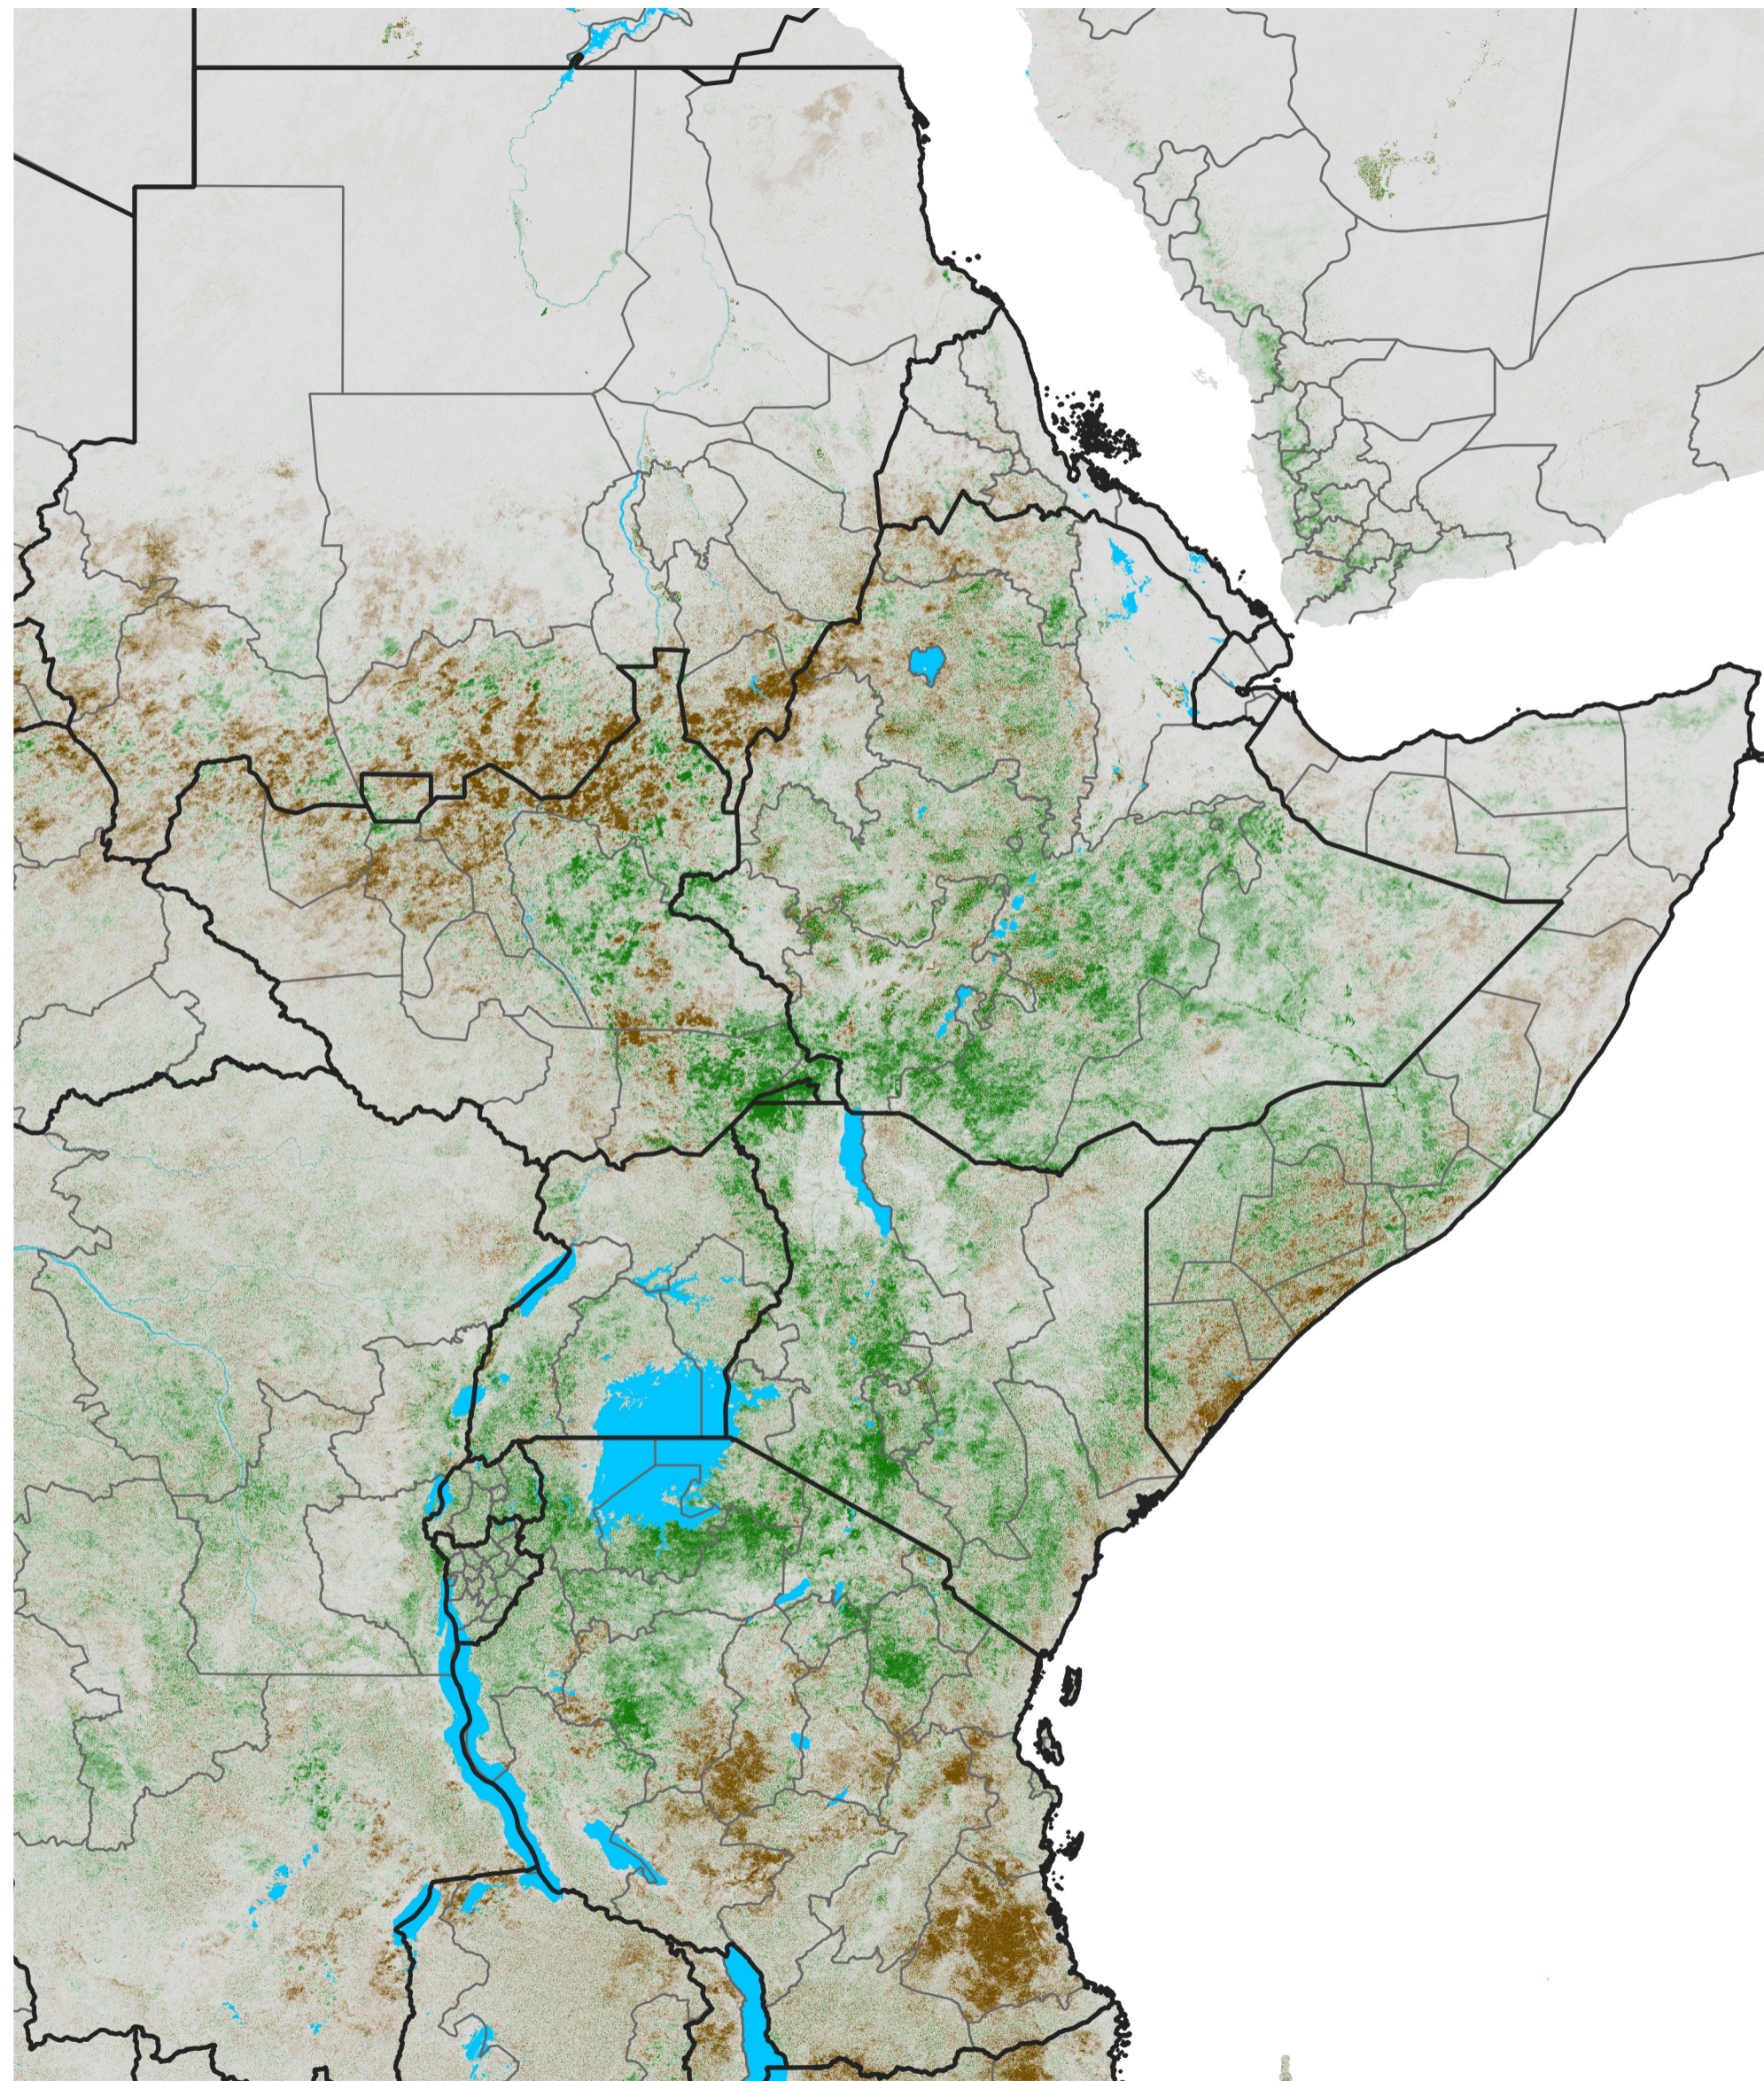

East Africa NDVI Difference

2015 minus 2014

Period 38 / Jul 01 - 10, 2015

NDVI Difference

< -0.3 -0.2 -0.1 -0.05 0.05 0.1 0.2 >0.3

Negative

No Difference

Positive