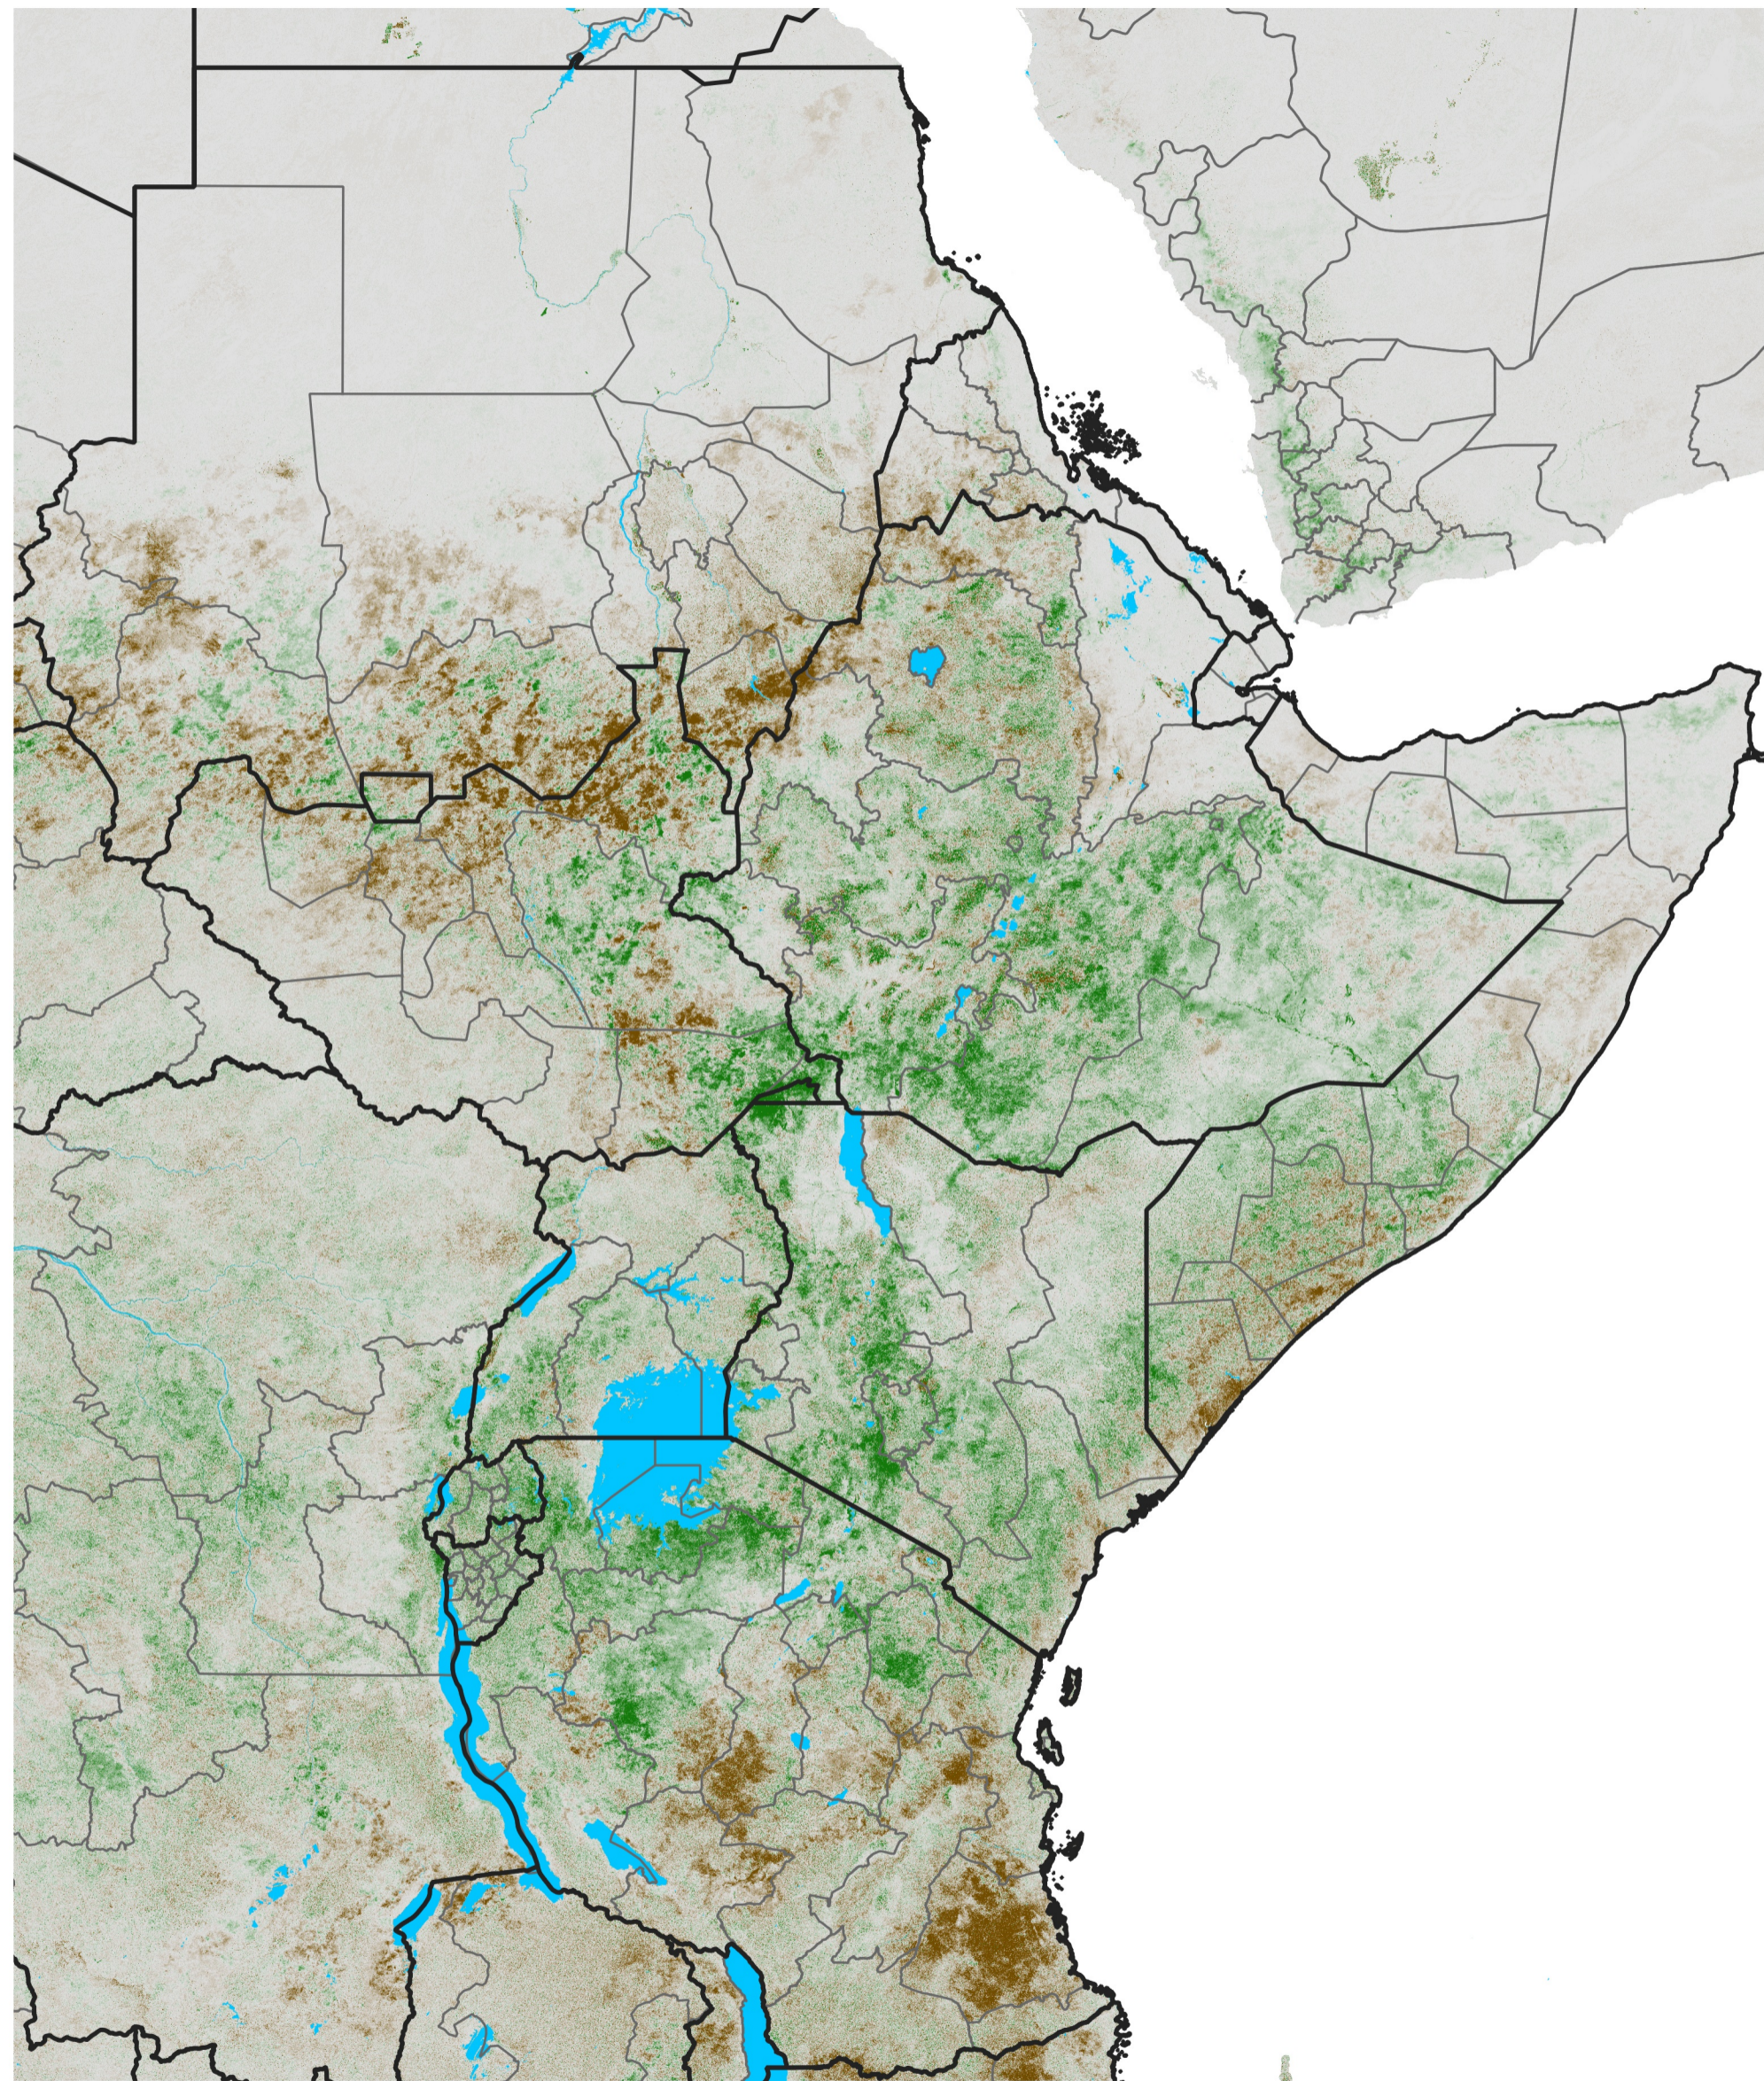

East Africa NDVI Difference

2015 minus 2014

Period 39 / Jul 06 - 15, 2015

NDVI Difference

< -0.3 -0.2 -0.1 -0.05 0.05 0.1 0.2 >0.3

Negative

No Difference

Positive