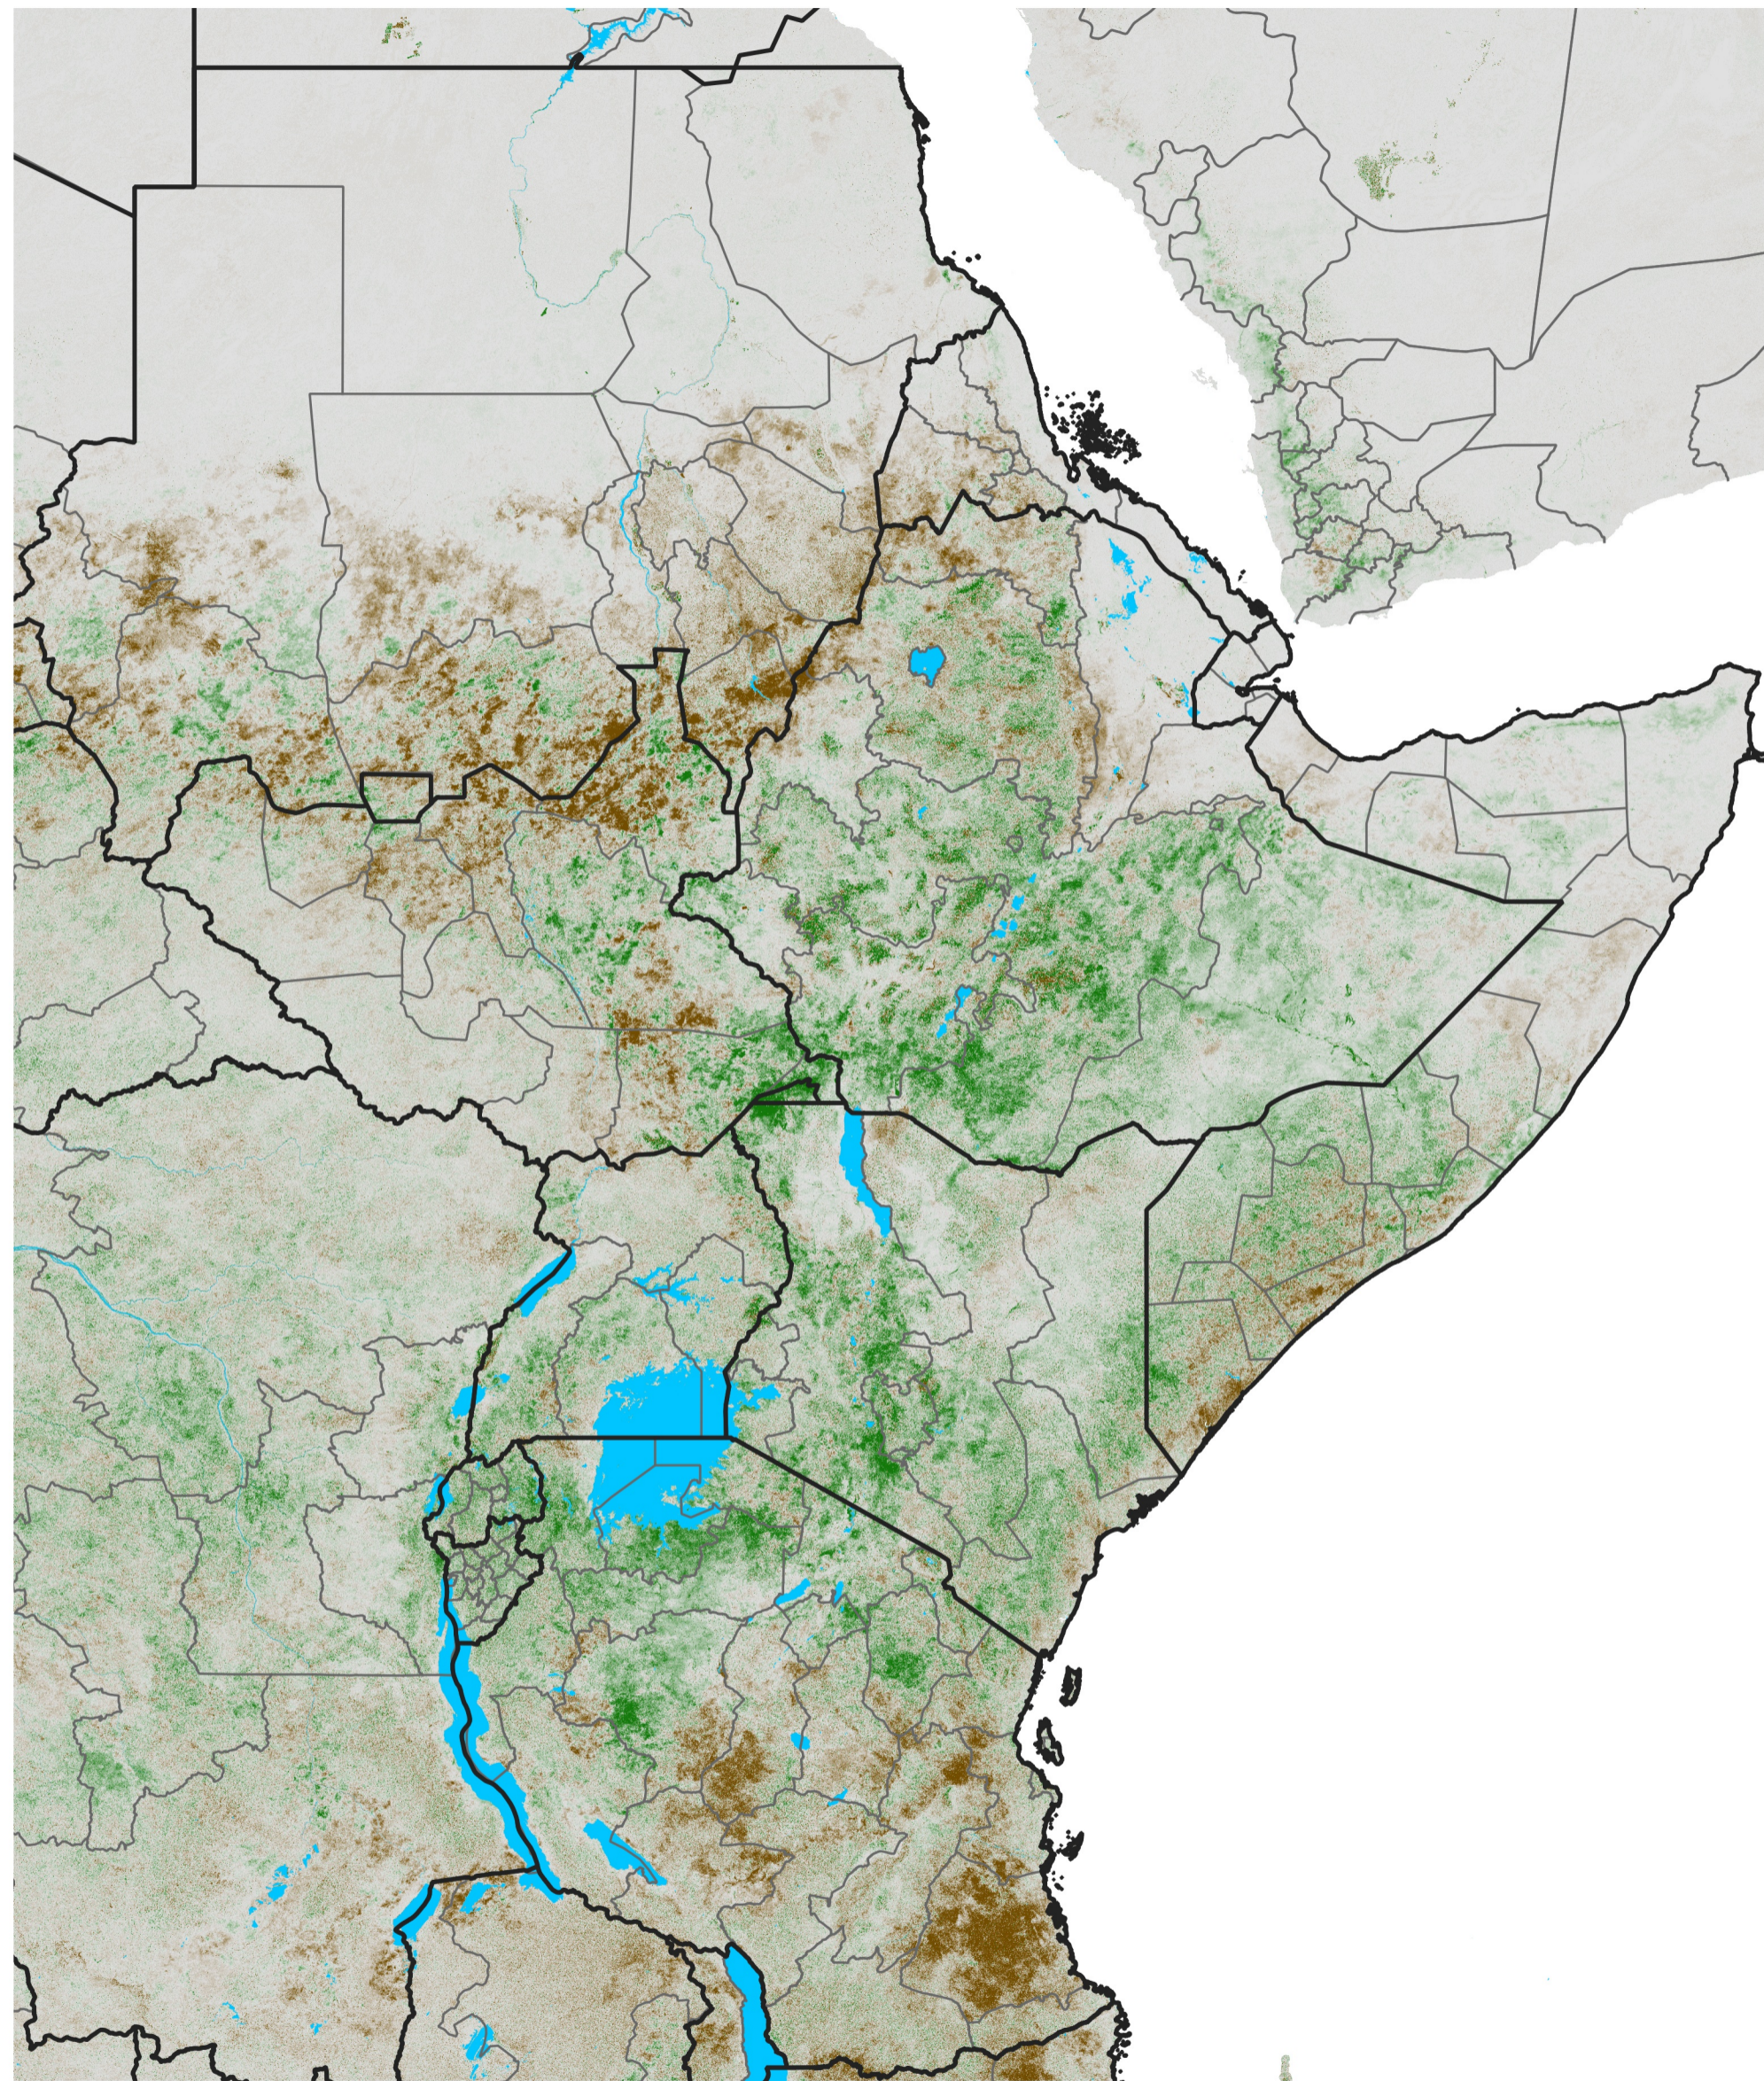

# East Africa NDVI Difference

2015 minus 2014

Period 40 / Jul 11 - 20, 2015

## NDVI Difference

< -0.3   -0.2   -0.1   -0.05   0.05   0.1   0.2   >0.3

Negative

No Difference

Positive