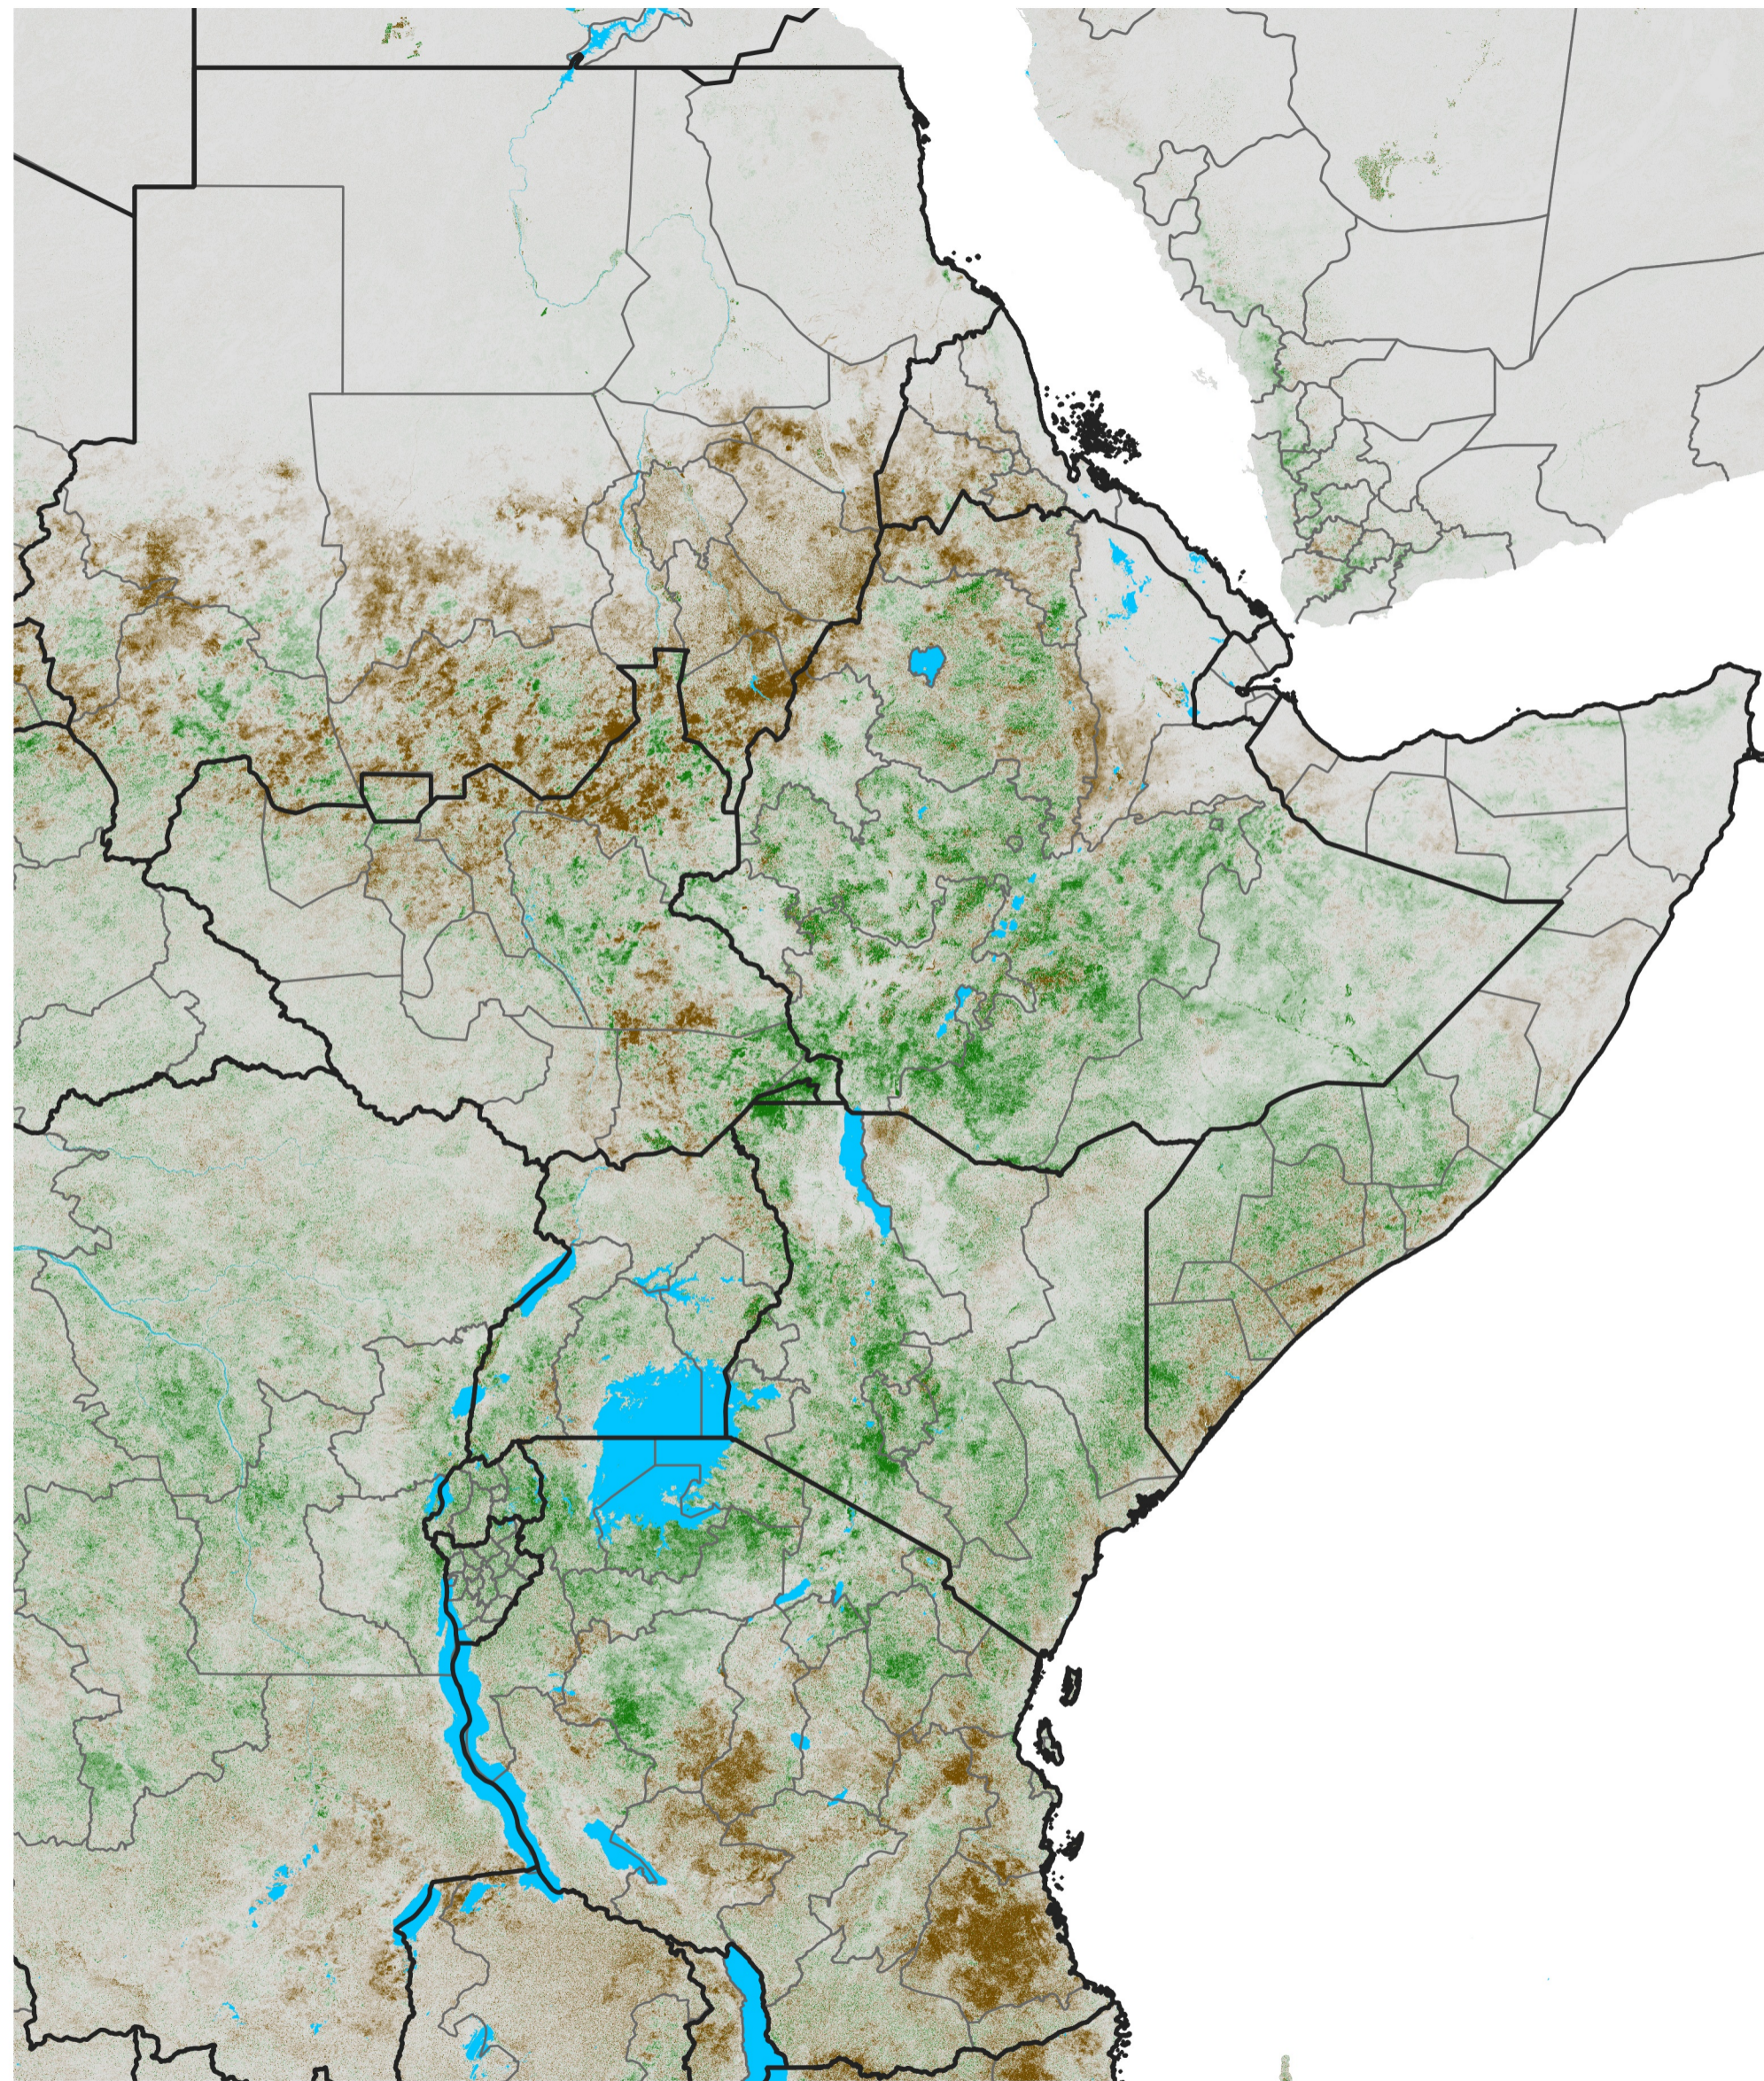

East Africa NDVI Difference

2015 minus 2014

Period 41 / Jul 16 - 25, 2015

NDVI Difference

< -0.3 -0.2 -0.1 -0.05 0.05 0.1 0.2 >0.3

Negative

No Difference

Positive