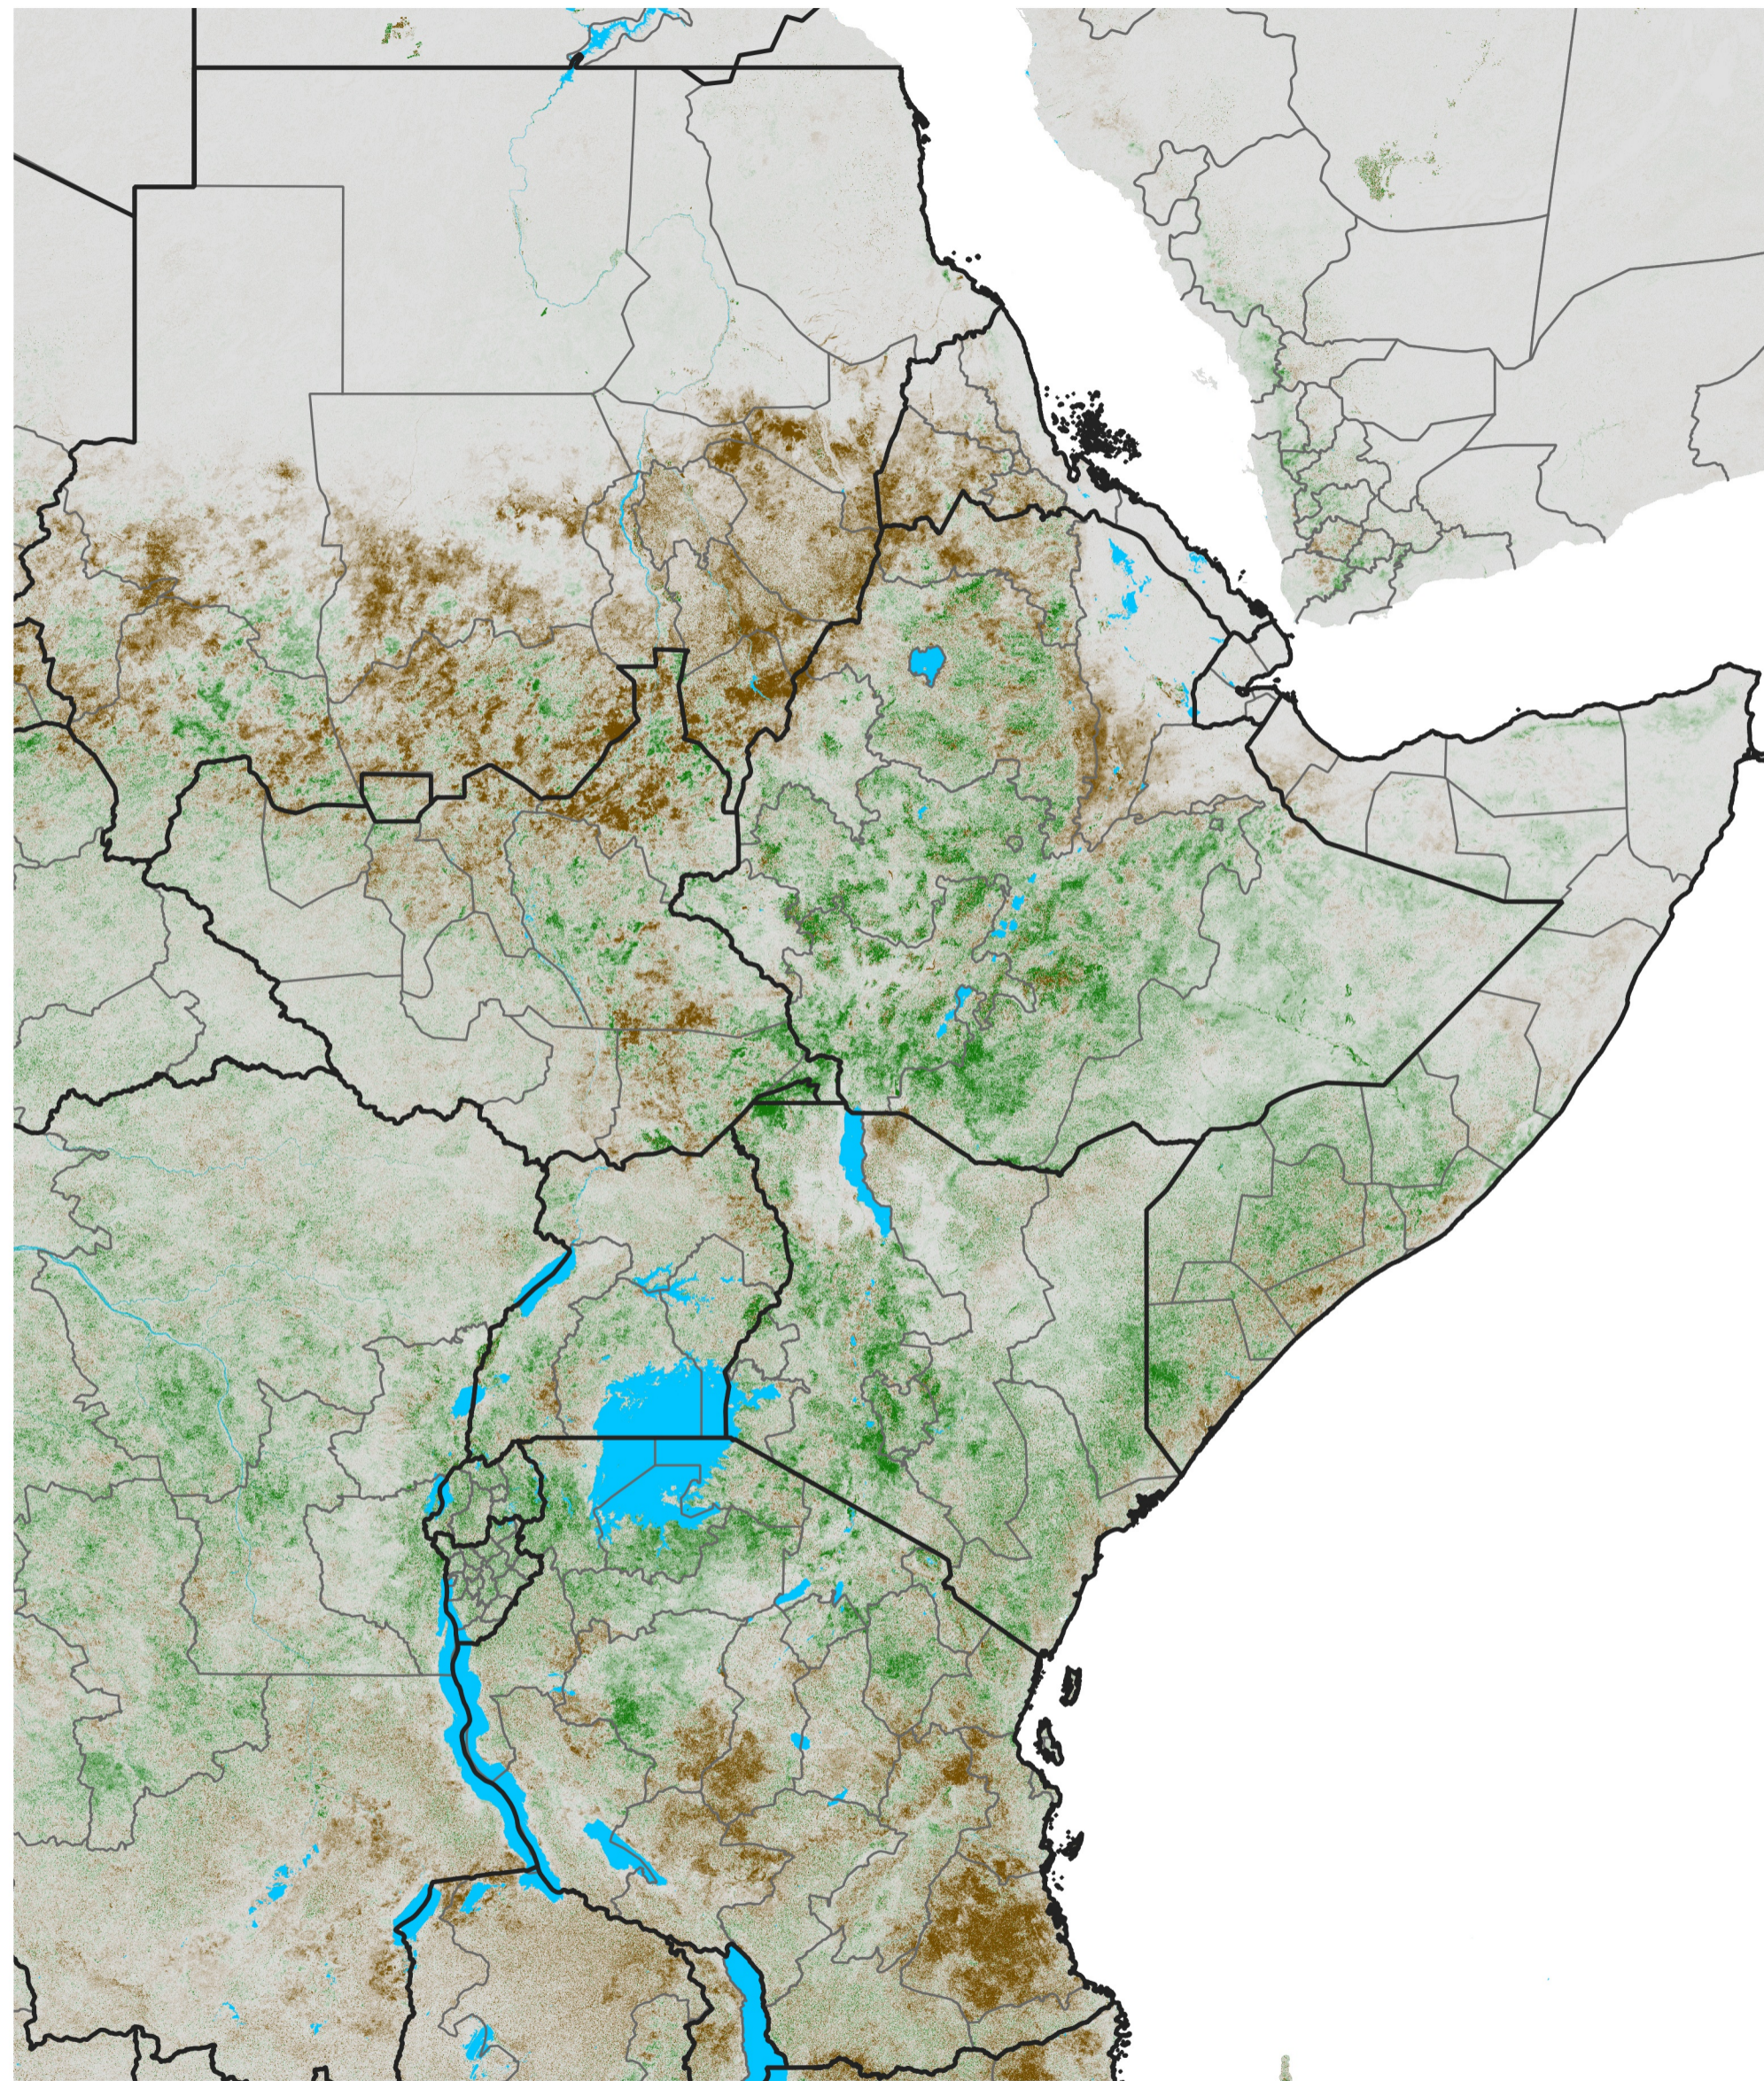

# East Africa NDVI Difference

2015 minus 2014

Period 42 / Jul 21 - 31, 2015

## NDVI Difference

< -0.3   -0.2   -0.1   -0.05   0.05   0.1   0.2   >0.3

Negative

No Difference

Positive