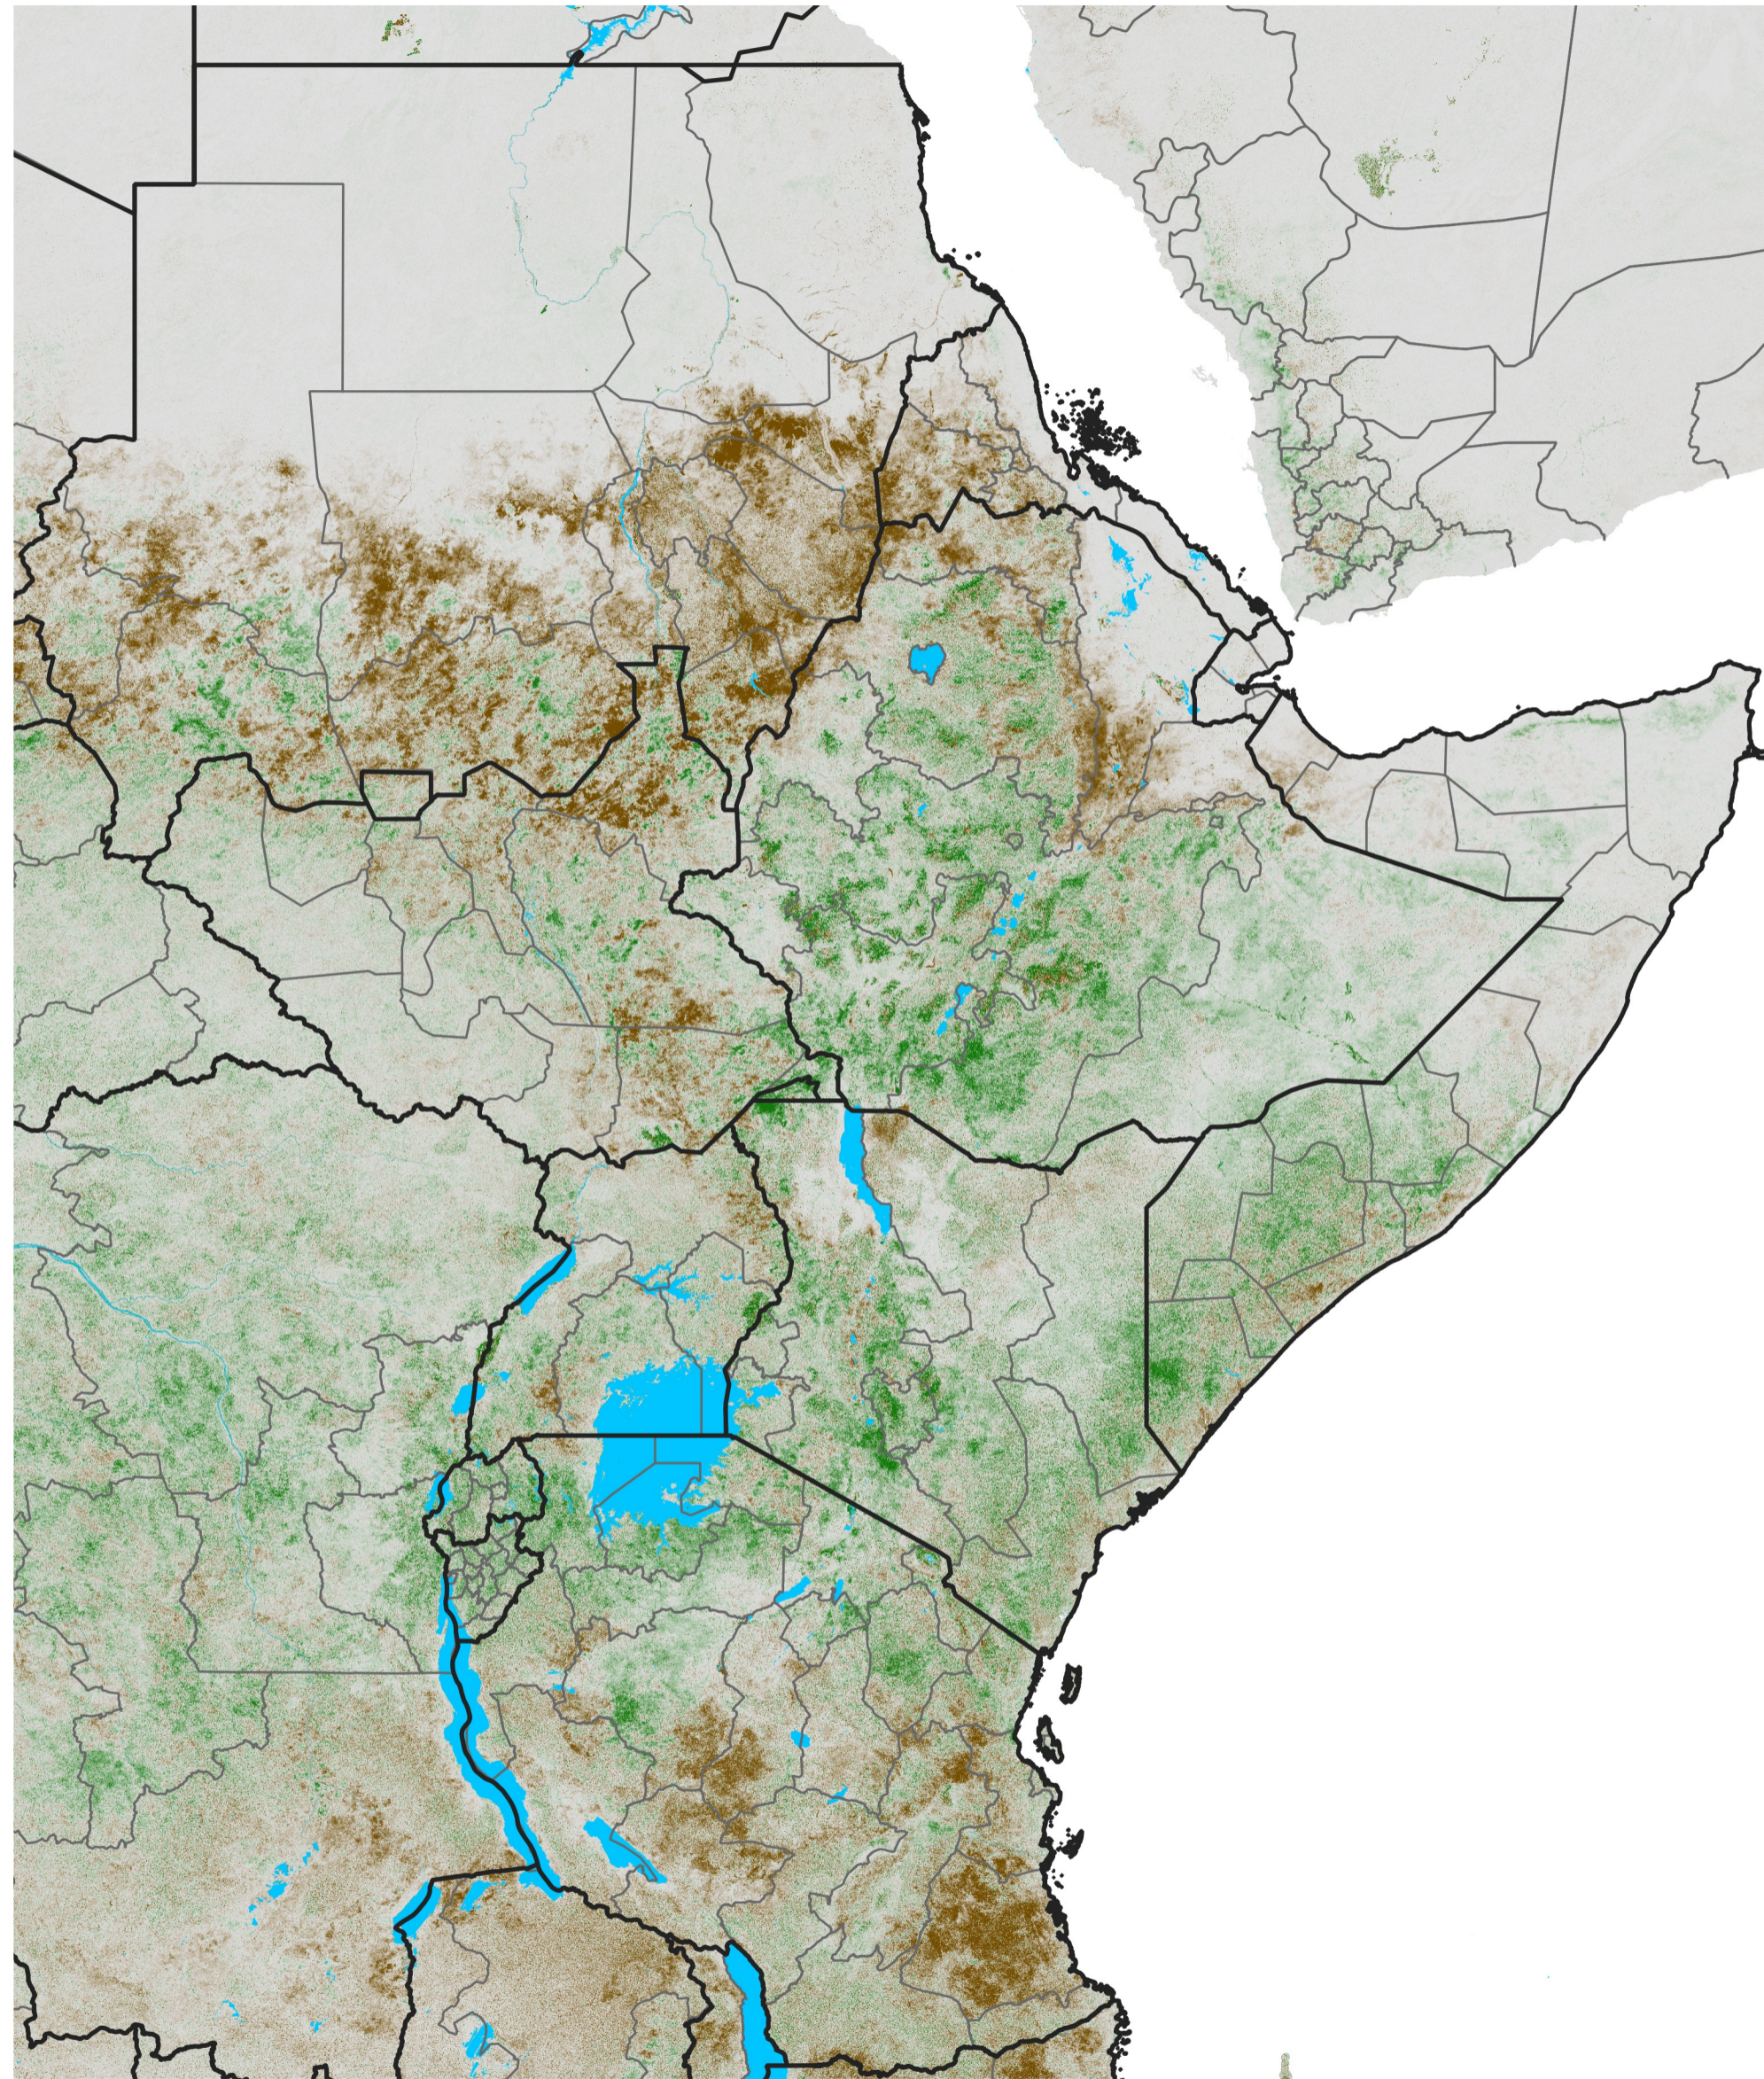

# East Africa NDVI Difference

2015 minus 2014

Period 43 / Jul 26 - Aug 05, 2015

## NDVI Difference

< -0.3   -0.2   -0.1   -0.05   0.05   0.1   0.2   >0.3

Negative

No Difference

Positive