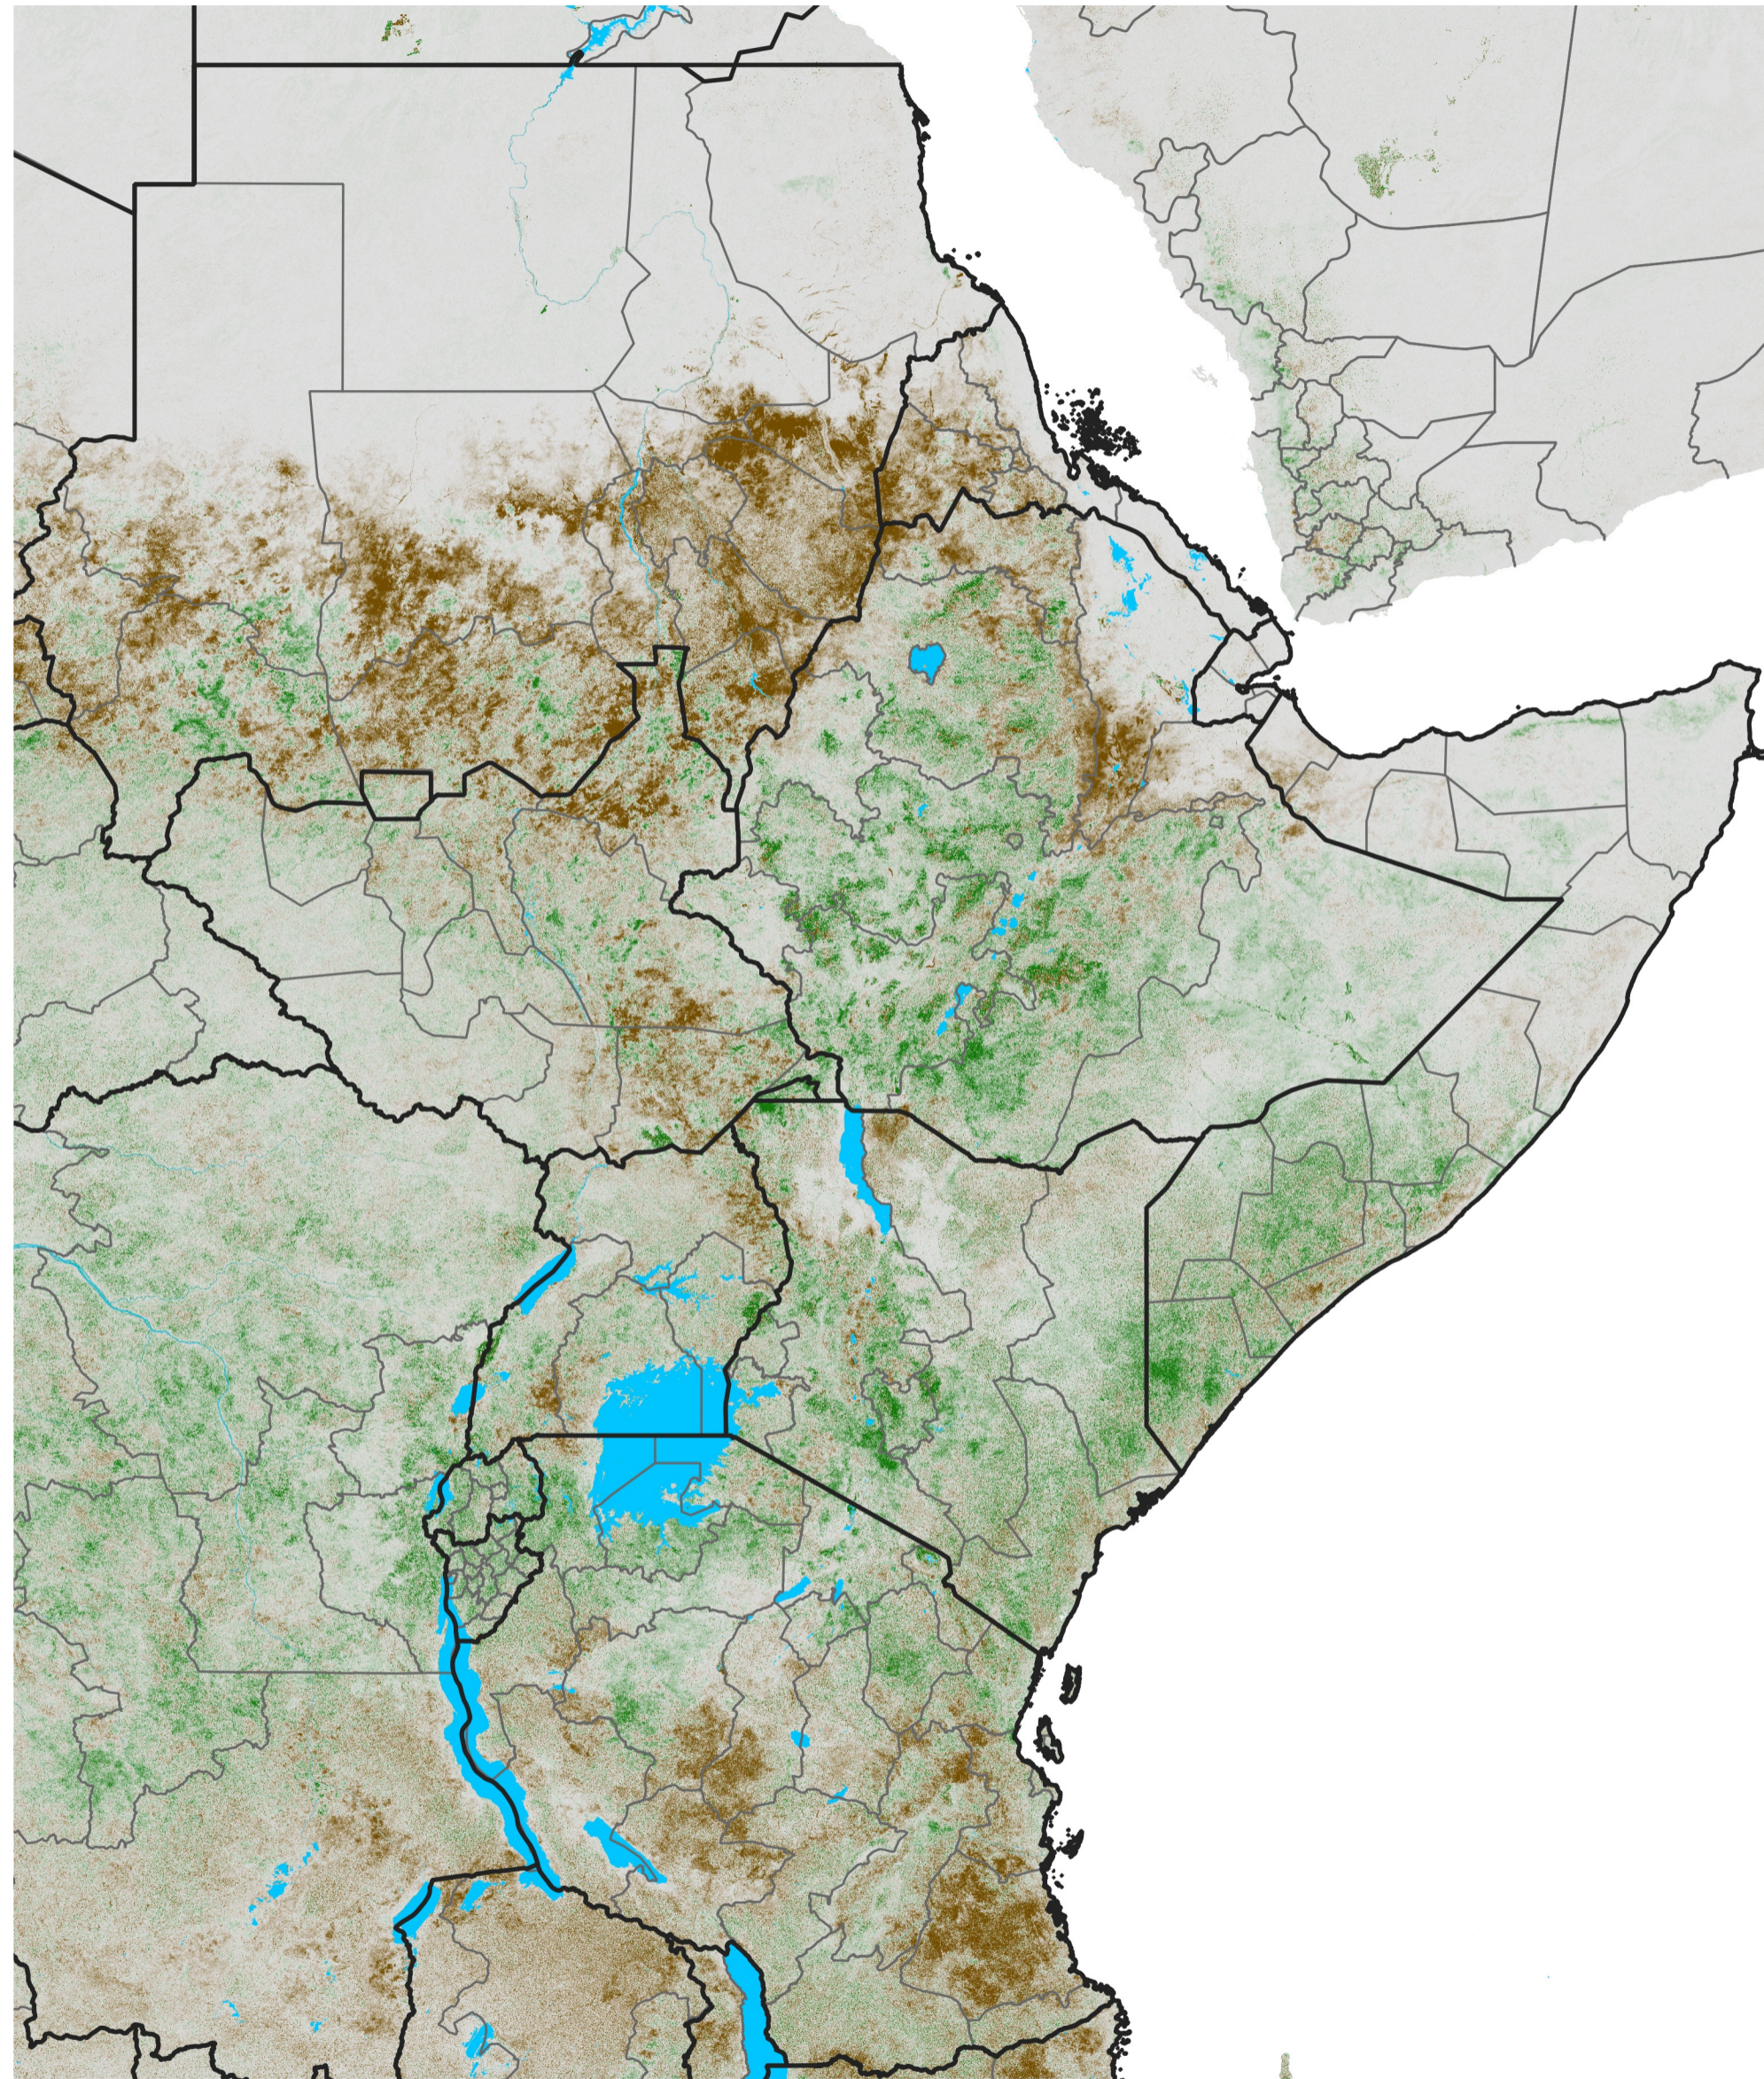

East Africa NDVI Difference

2015 minus 2014

Period 44 / Aug 01 - 10, 2015

NDVI Difference

< -0.3 -0.2 -0.1 -0.05 0.05 0.1 0.2 >0.3

Negative

No Difference

Positive