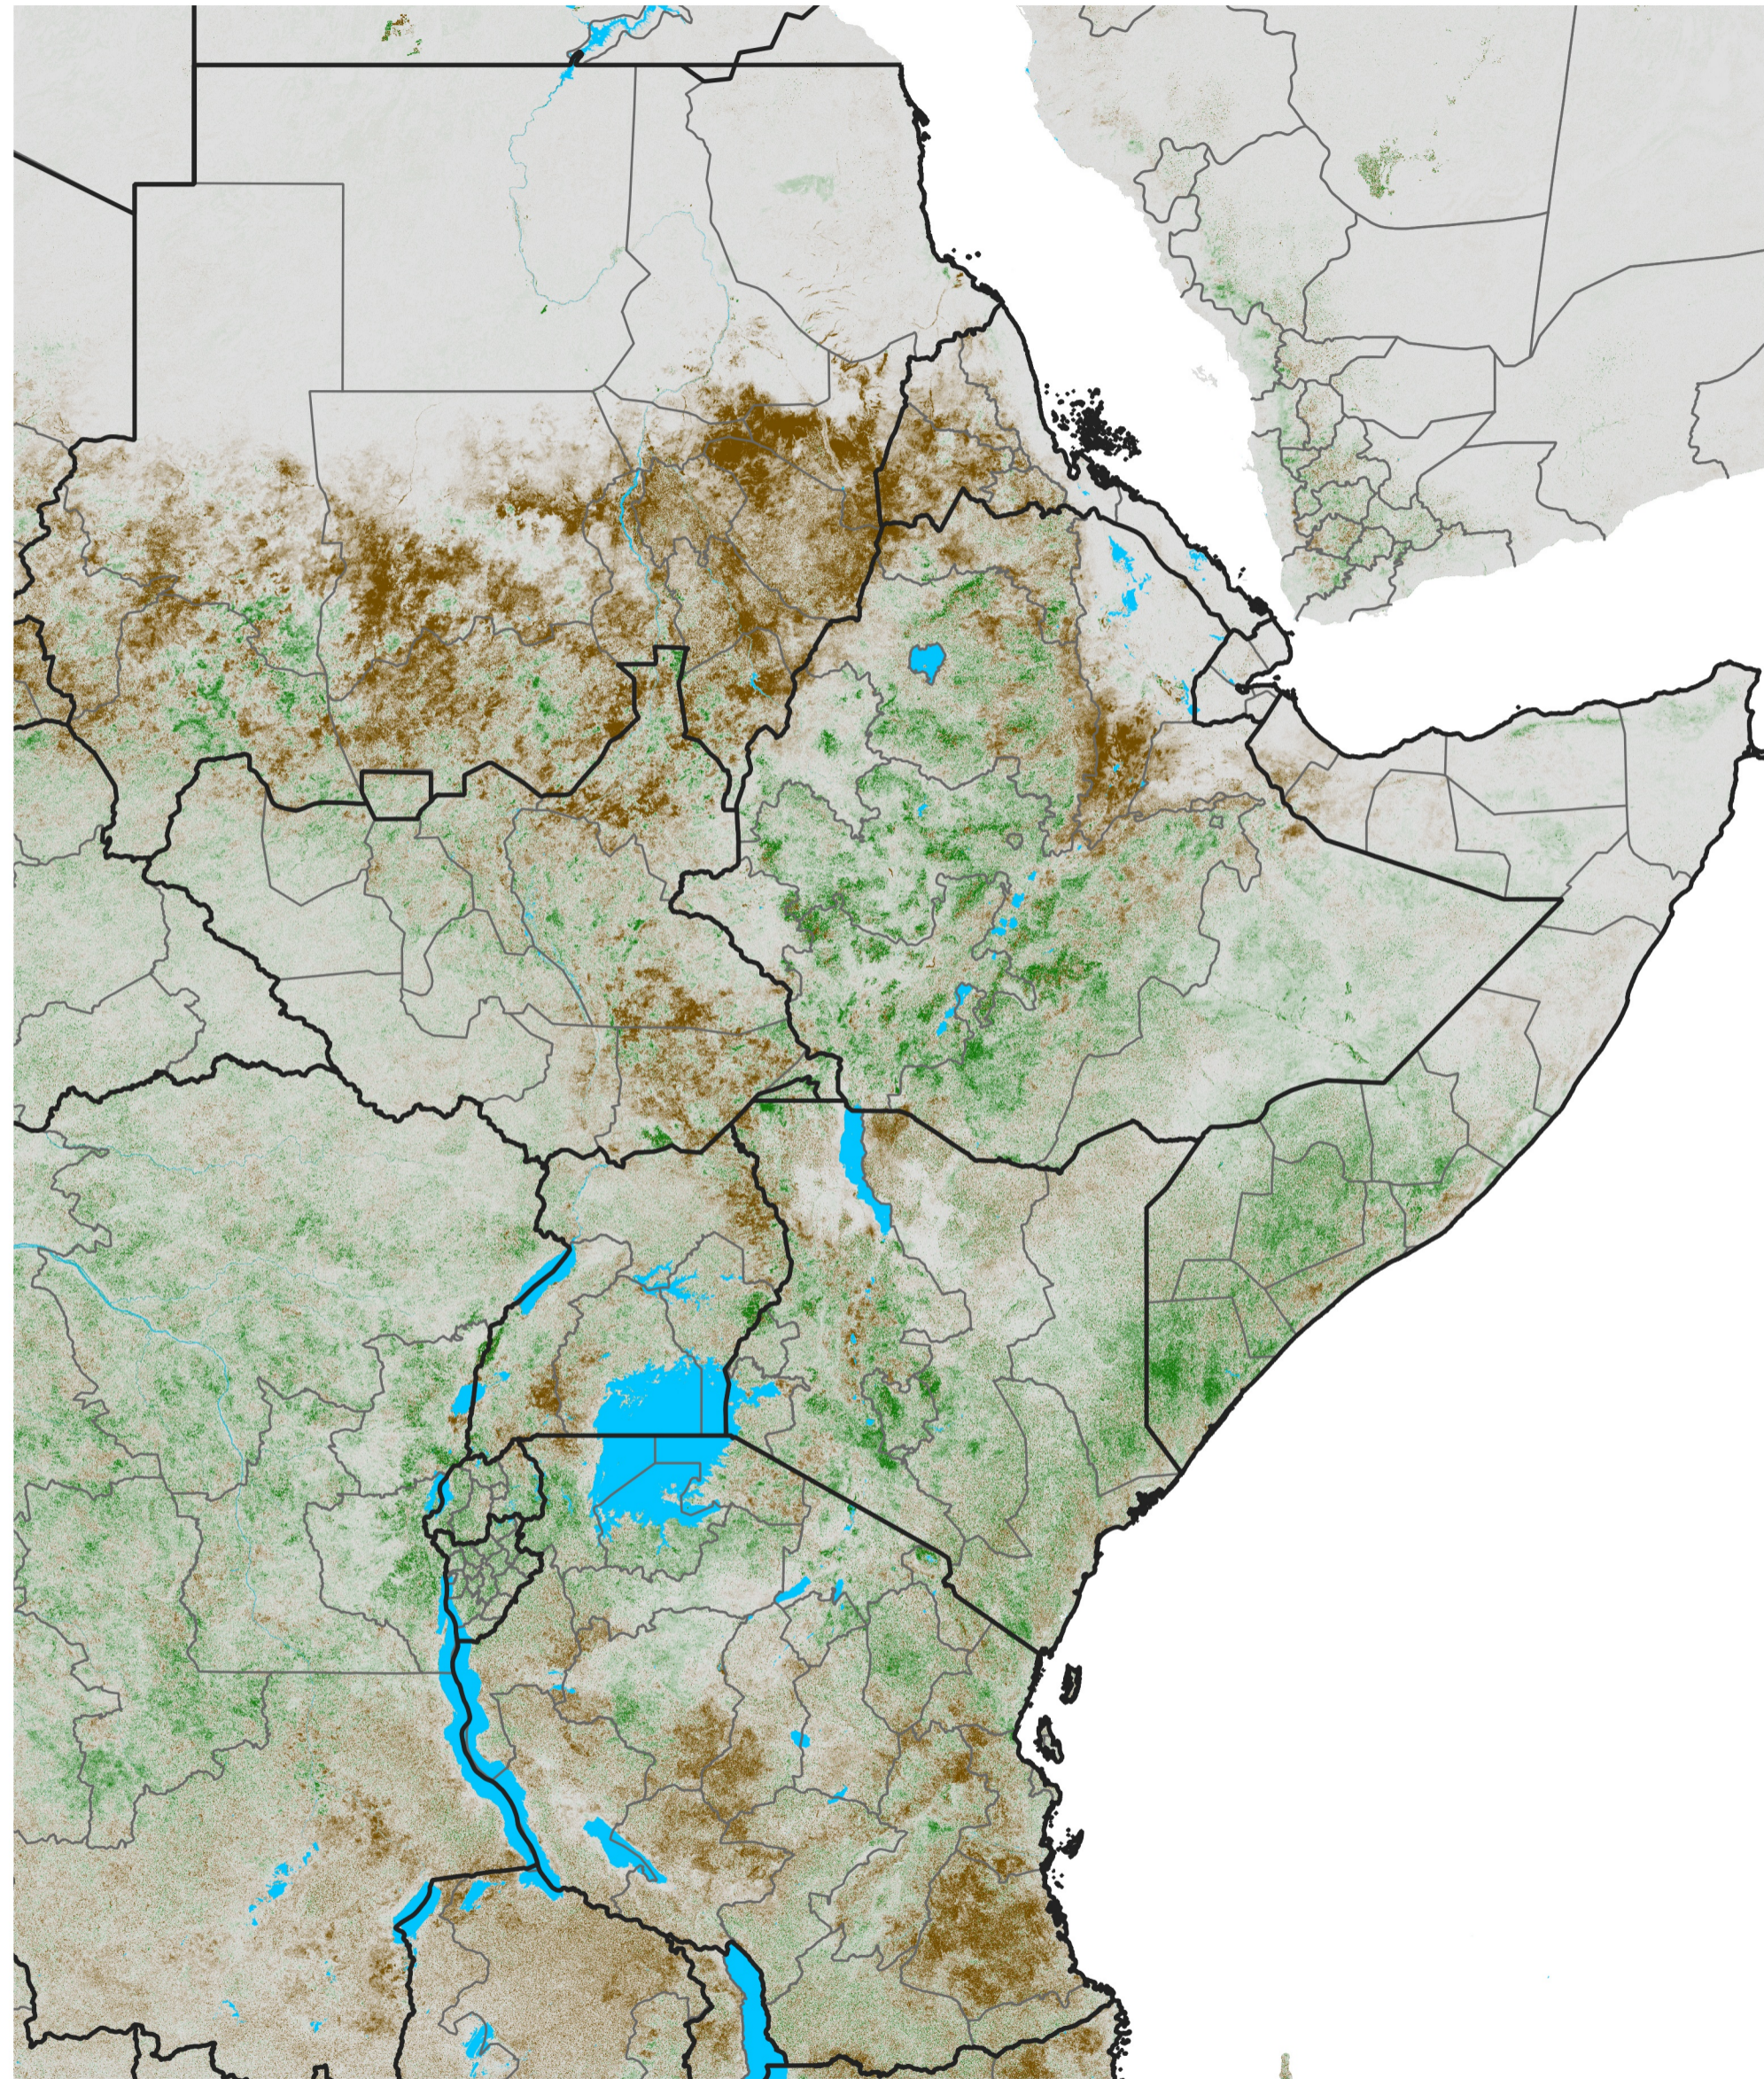

East Africa NDVI Difference

2015 minus 2014

Period 45 / Aug 06 - 15, 2015

NDVI Difference

< -0.3 -0.2 -0.1 -0.05 0.05 0.1 0.2 >0.3

Negative

No Difference

Positive