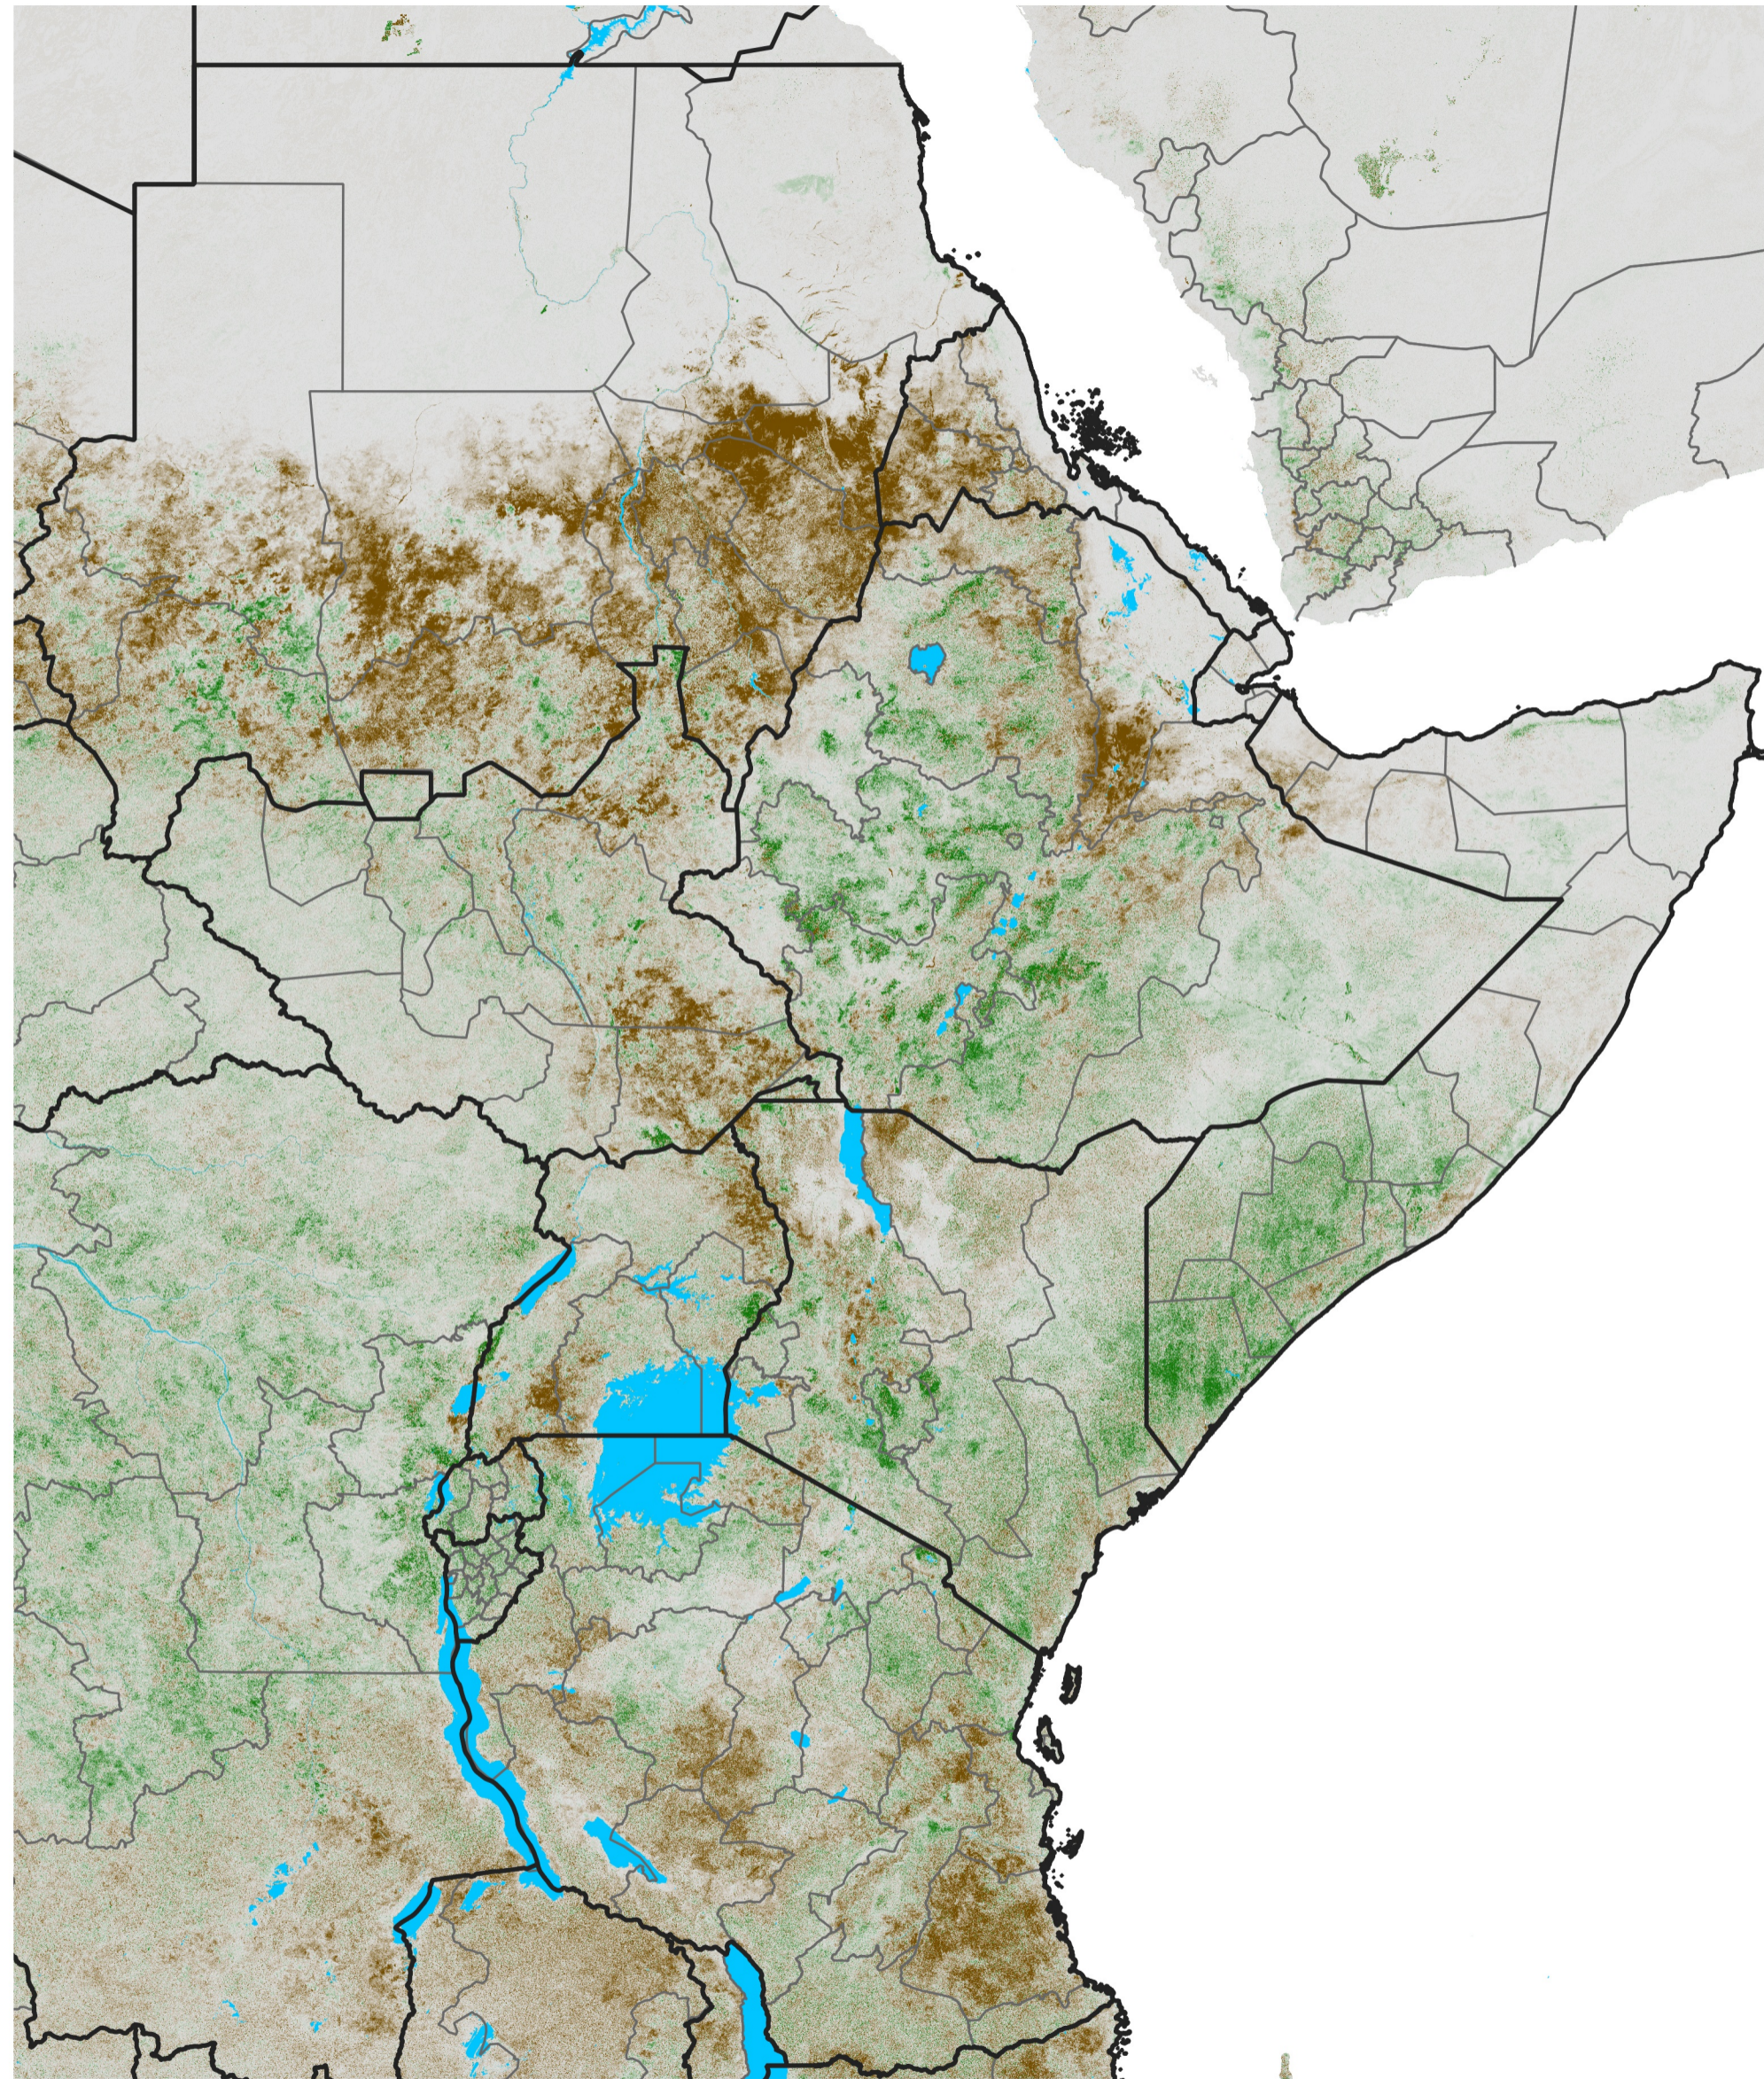

East Africa NDVI Difference

2015 minus 2014

Period 46 / Aug 11 - 20, 2015

NDVI Difference

< -0.3 -0.2 -0.1 -0.05 0.05 0.1 0.2 >0.3

Negative

No Difference

Positive