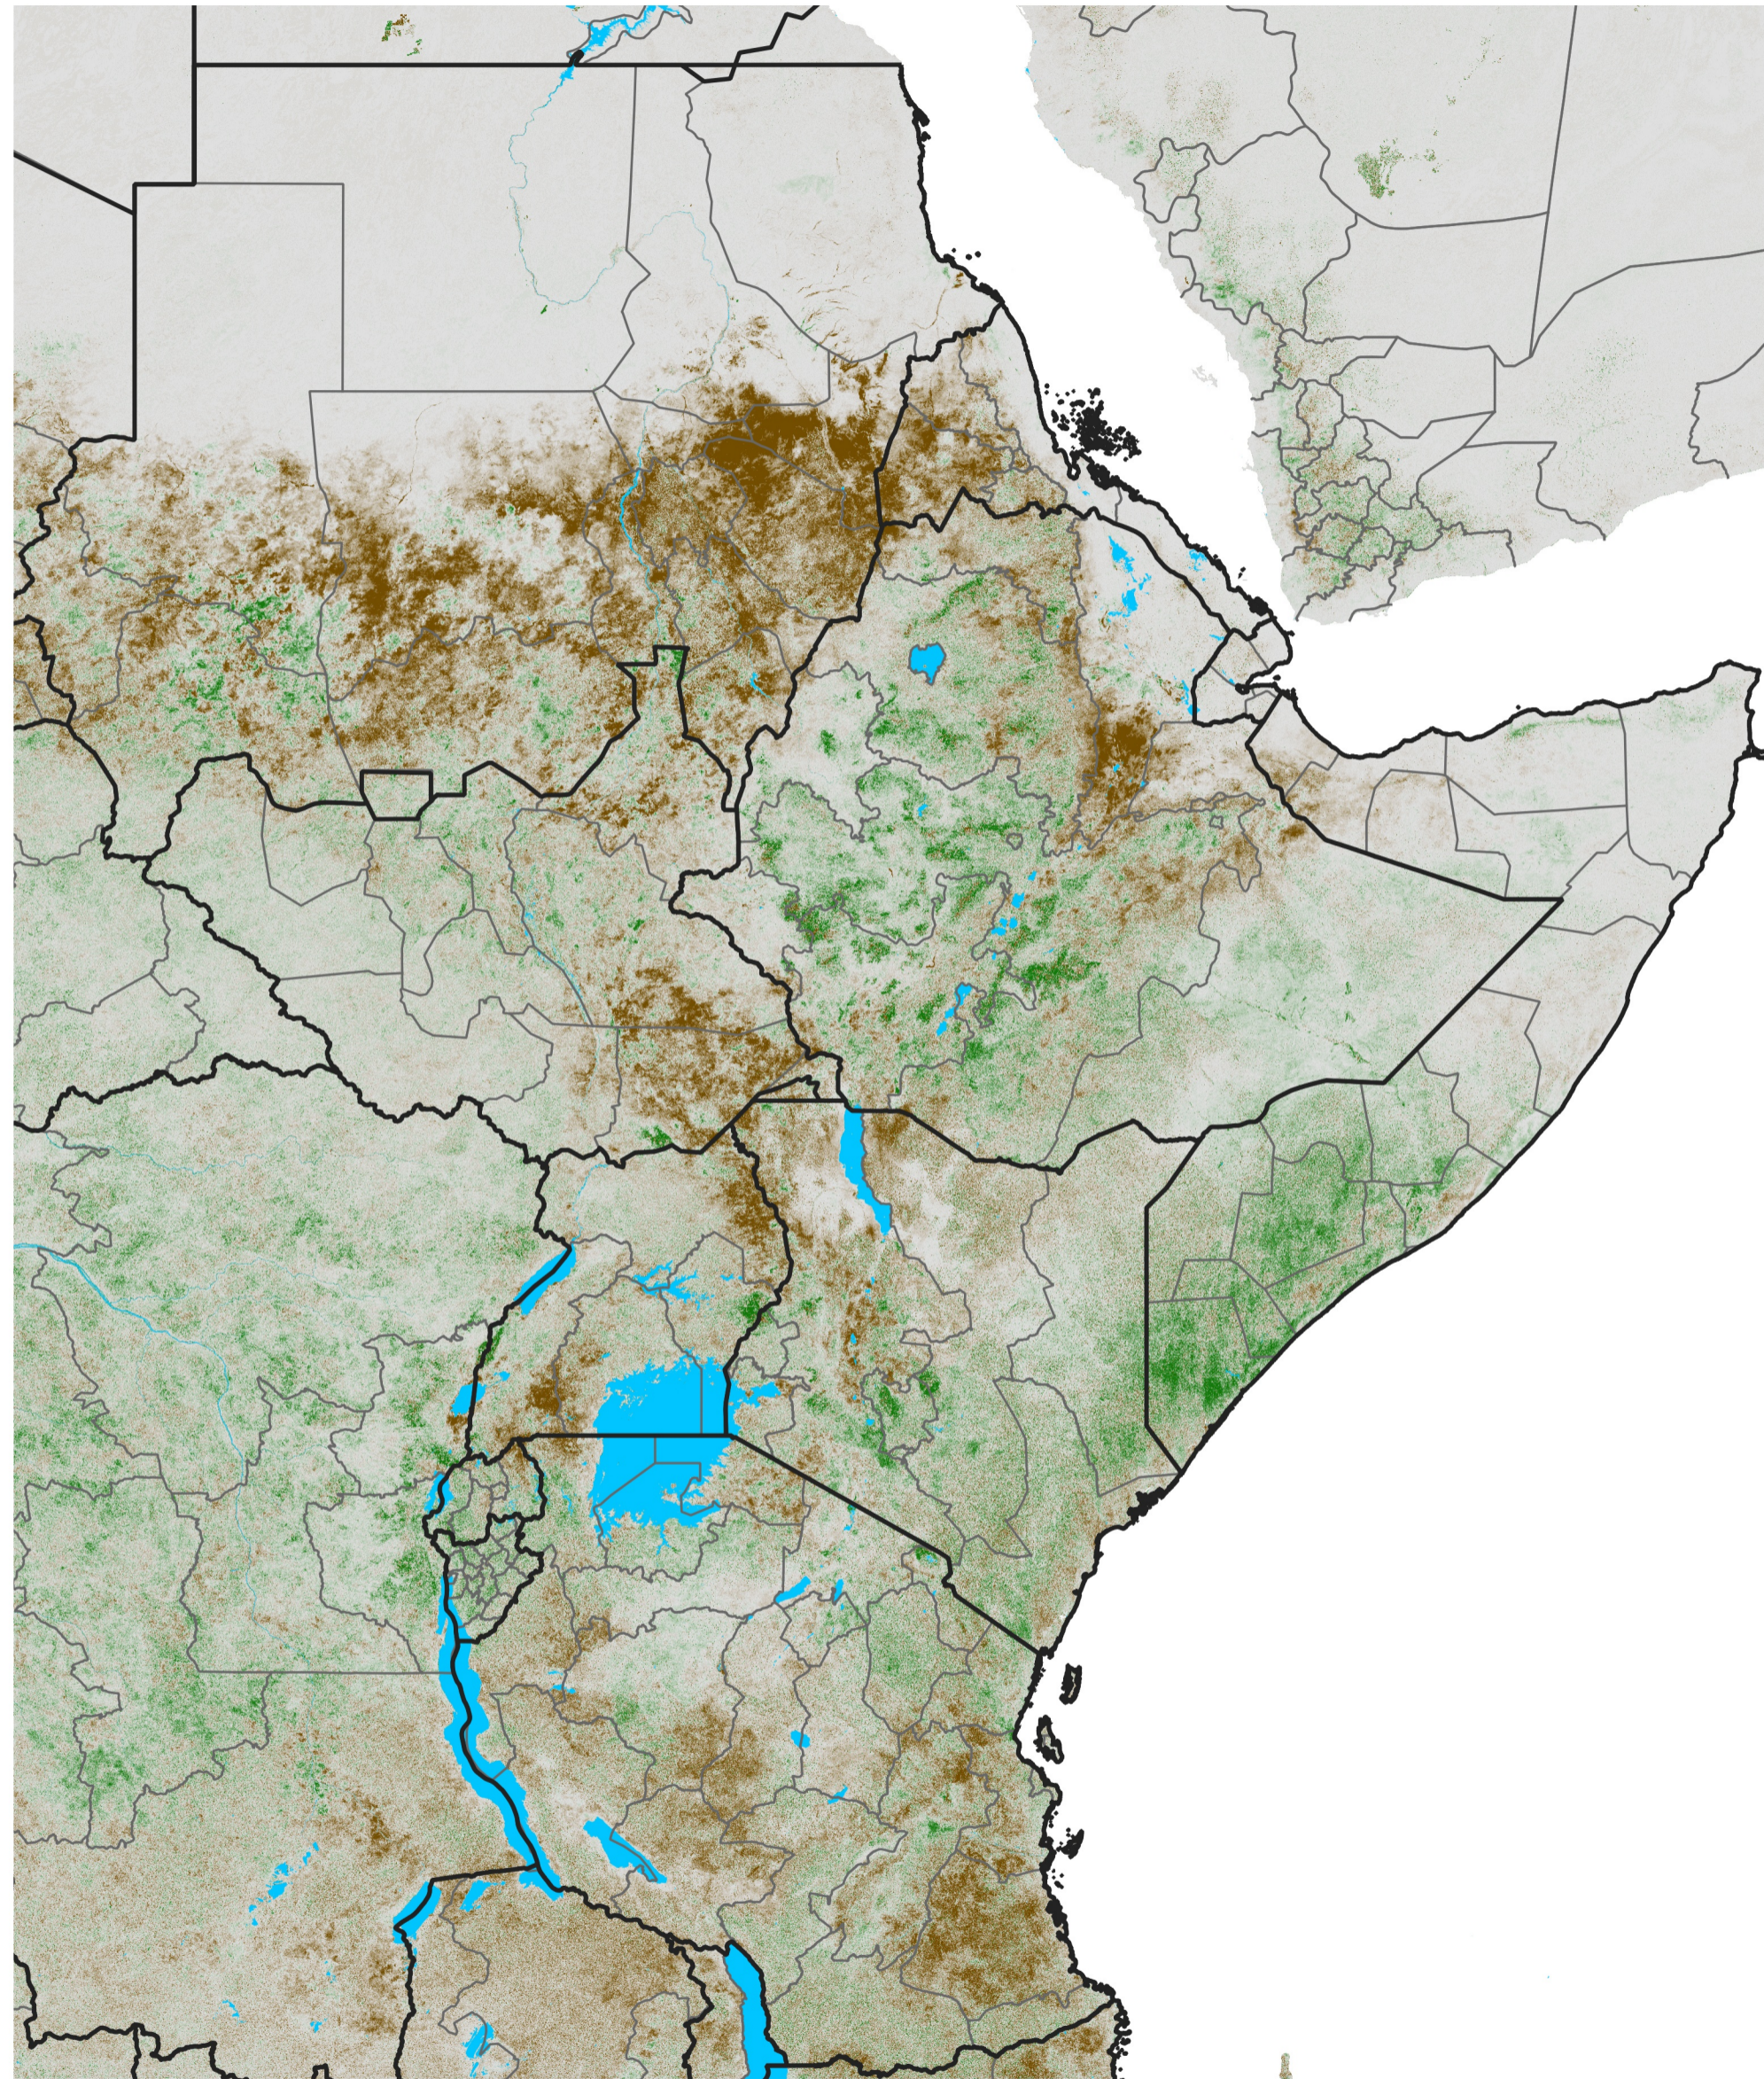

# East Africa NDVI Difference

2015 minus 2014

Period 47 / Aug 16 - 25, 2015

## NDVI Difference

< -0.3   -0.2   -0.1   -0.05   0.05   0.1   0.2   >0.3

Negative

No Difference

Positive