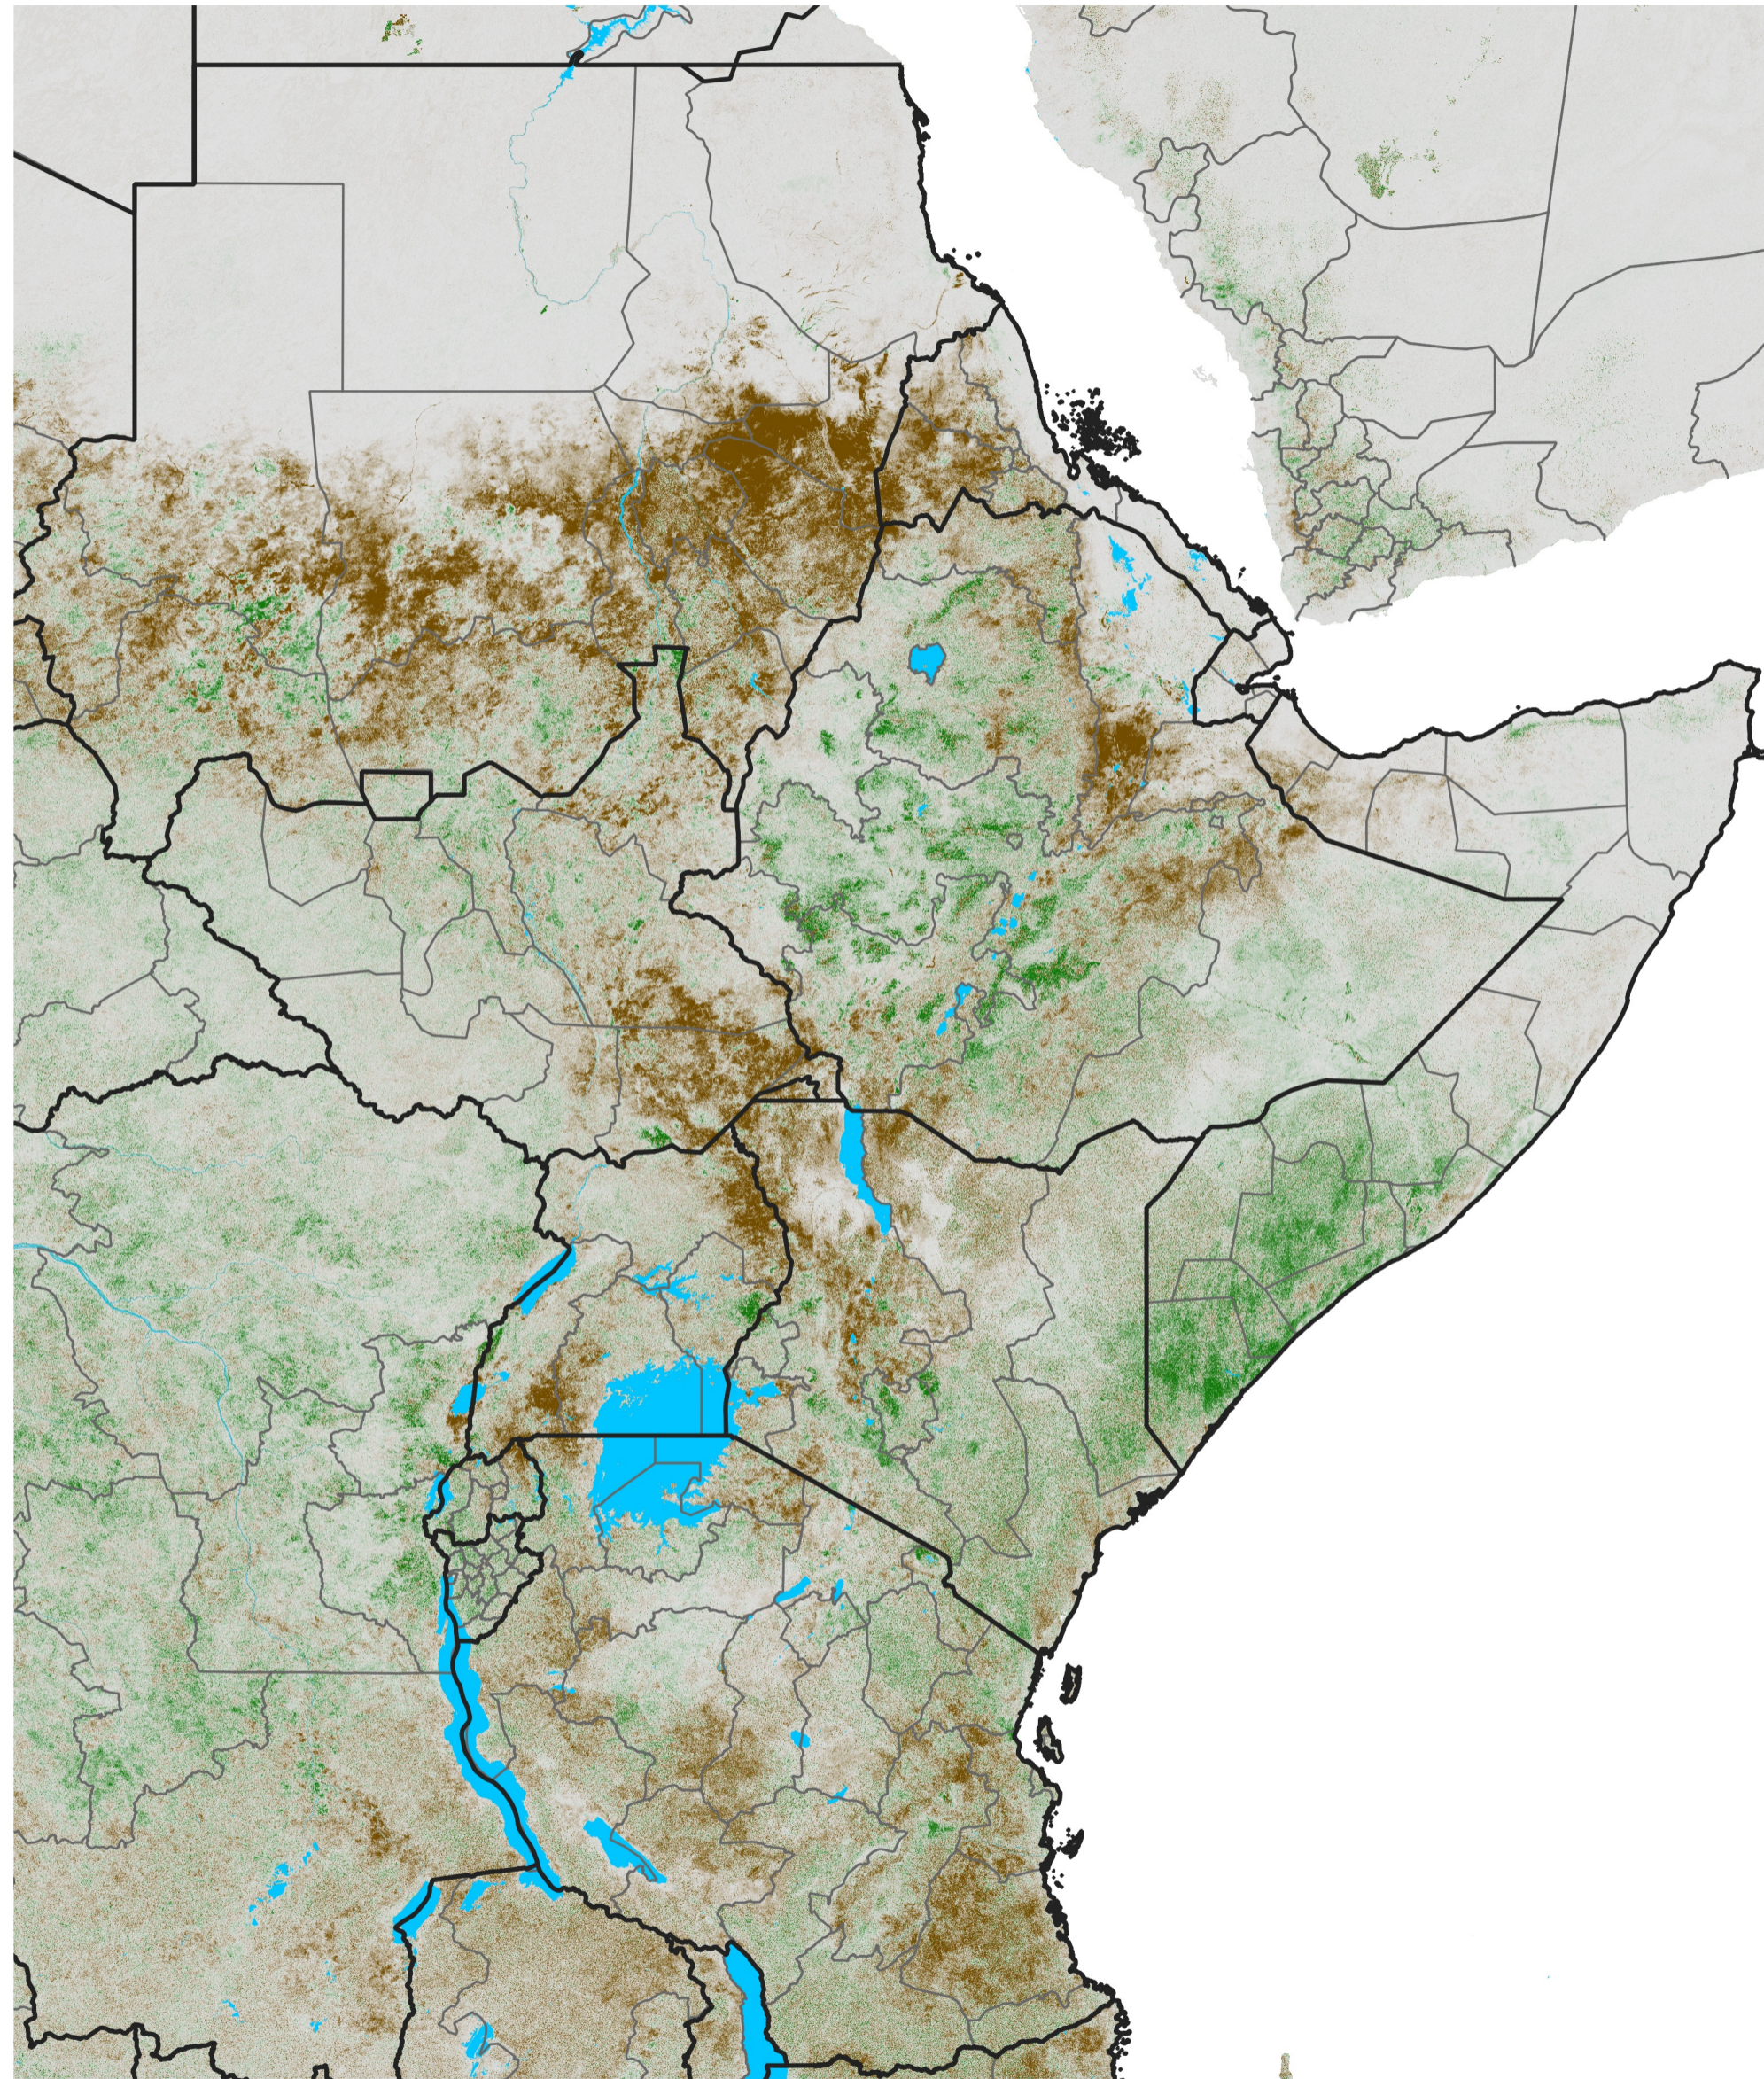

East Africa NDVI Difference

2015 minus 2014

Period 48 / Aug 21 - 31, 2015

NDVI Difference

< -0.3 -0.2 -0.1 -0.05 0.05 0.1 0.2 >0.3

Negative

No Difference

Positive