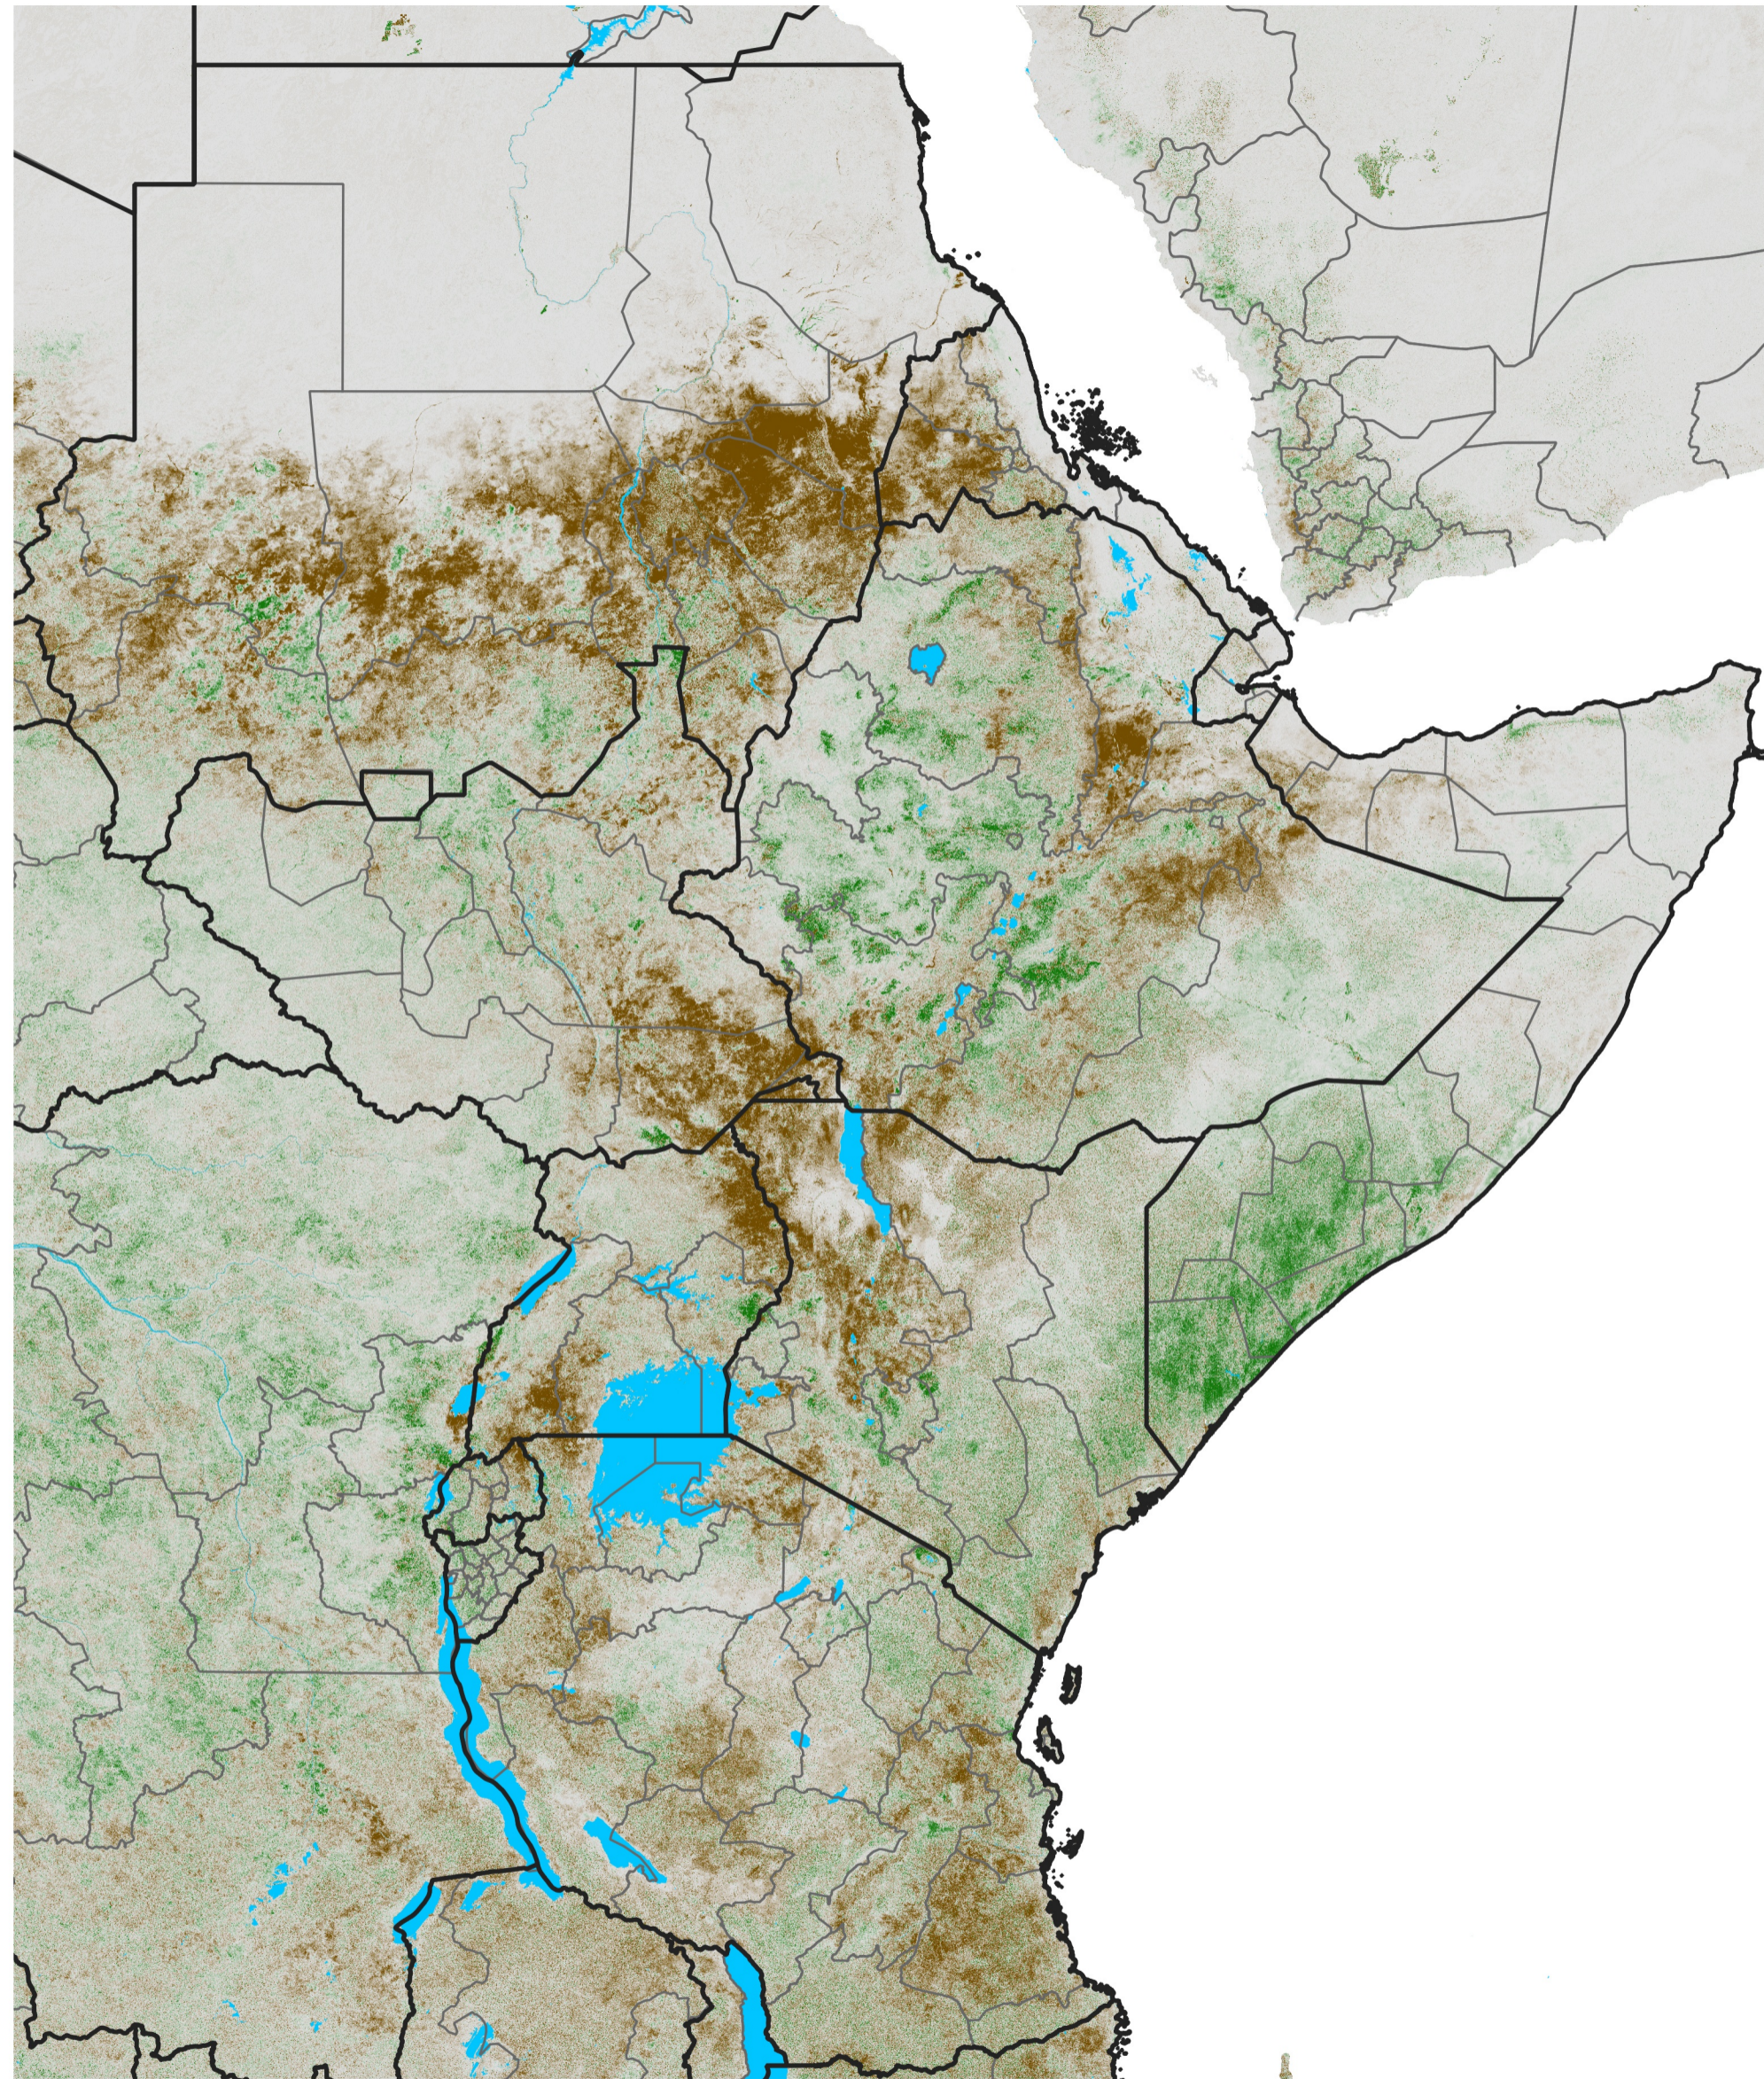

East Africa NDVI Difference

2015 minus 2014

Period 49 / Aug 26 - Sep 05, 2015

NDVI Difference

< -0.3 -0.2 -0.1 -0.05 0.05 0.1 0.2 >0.3

Negative

No Difference

Positive