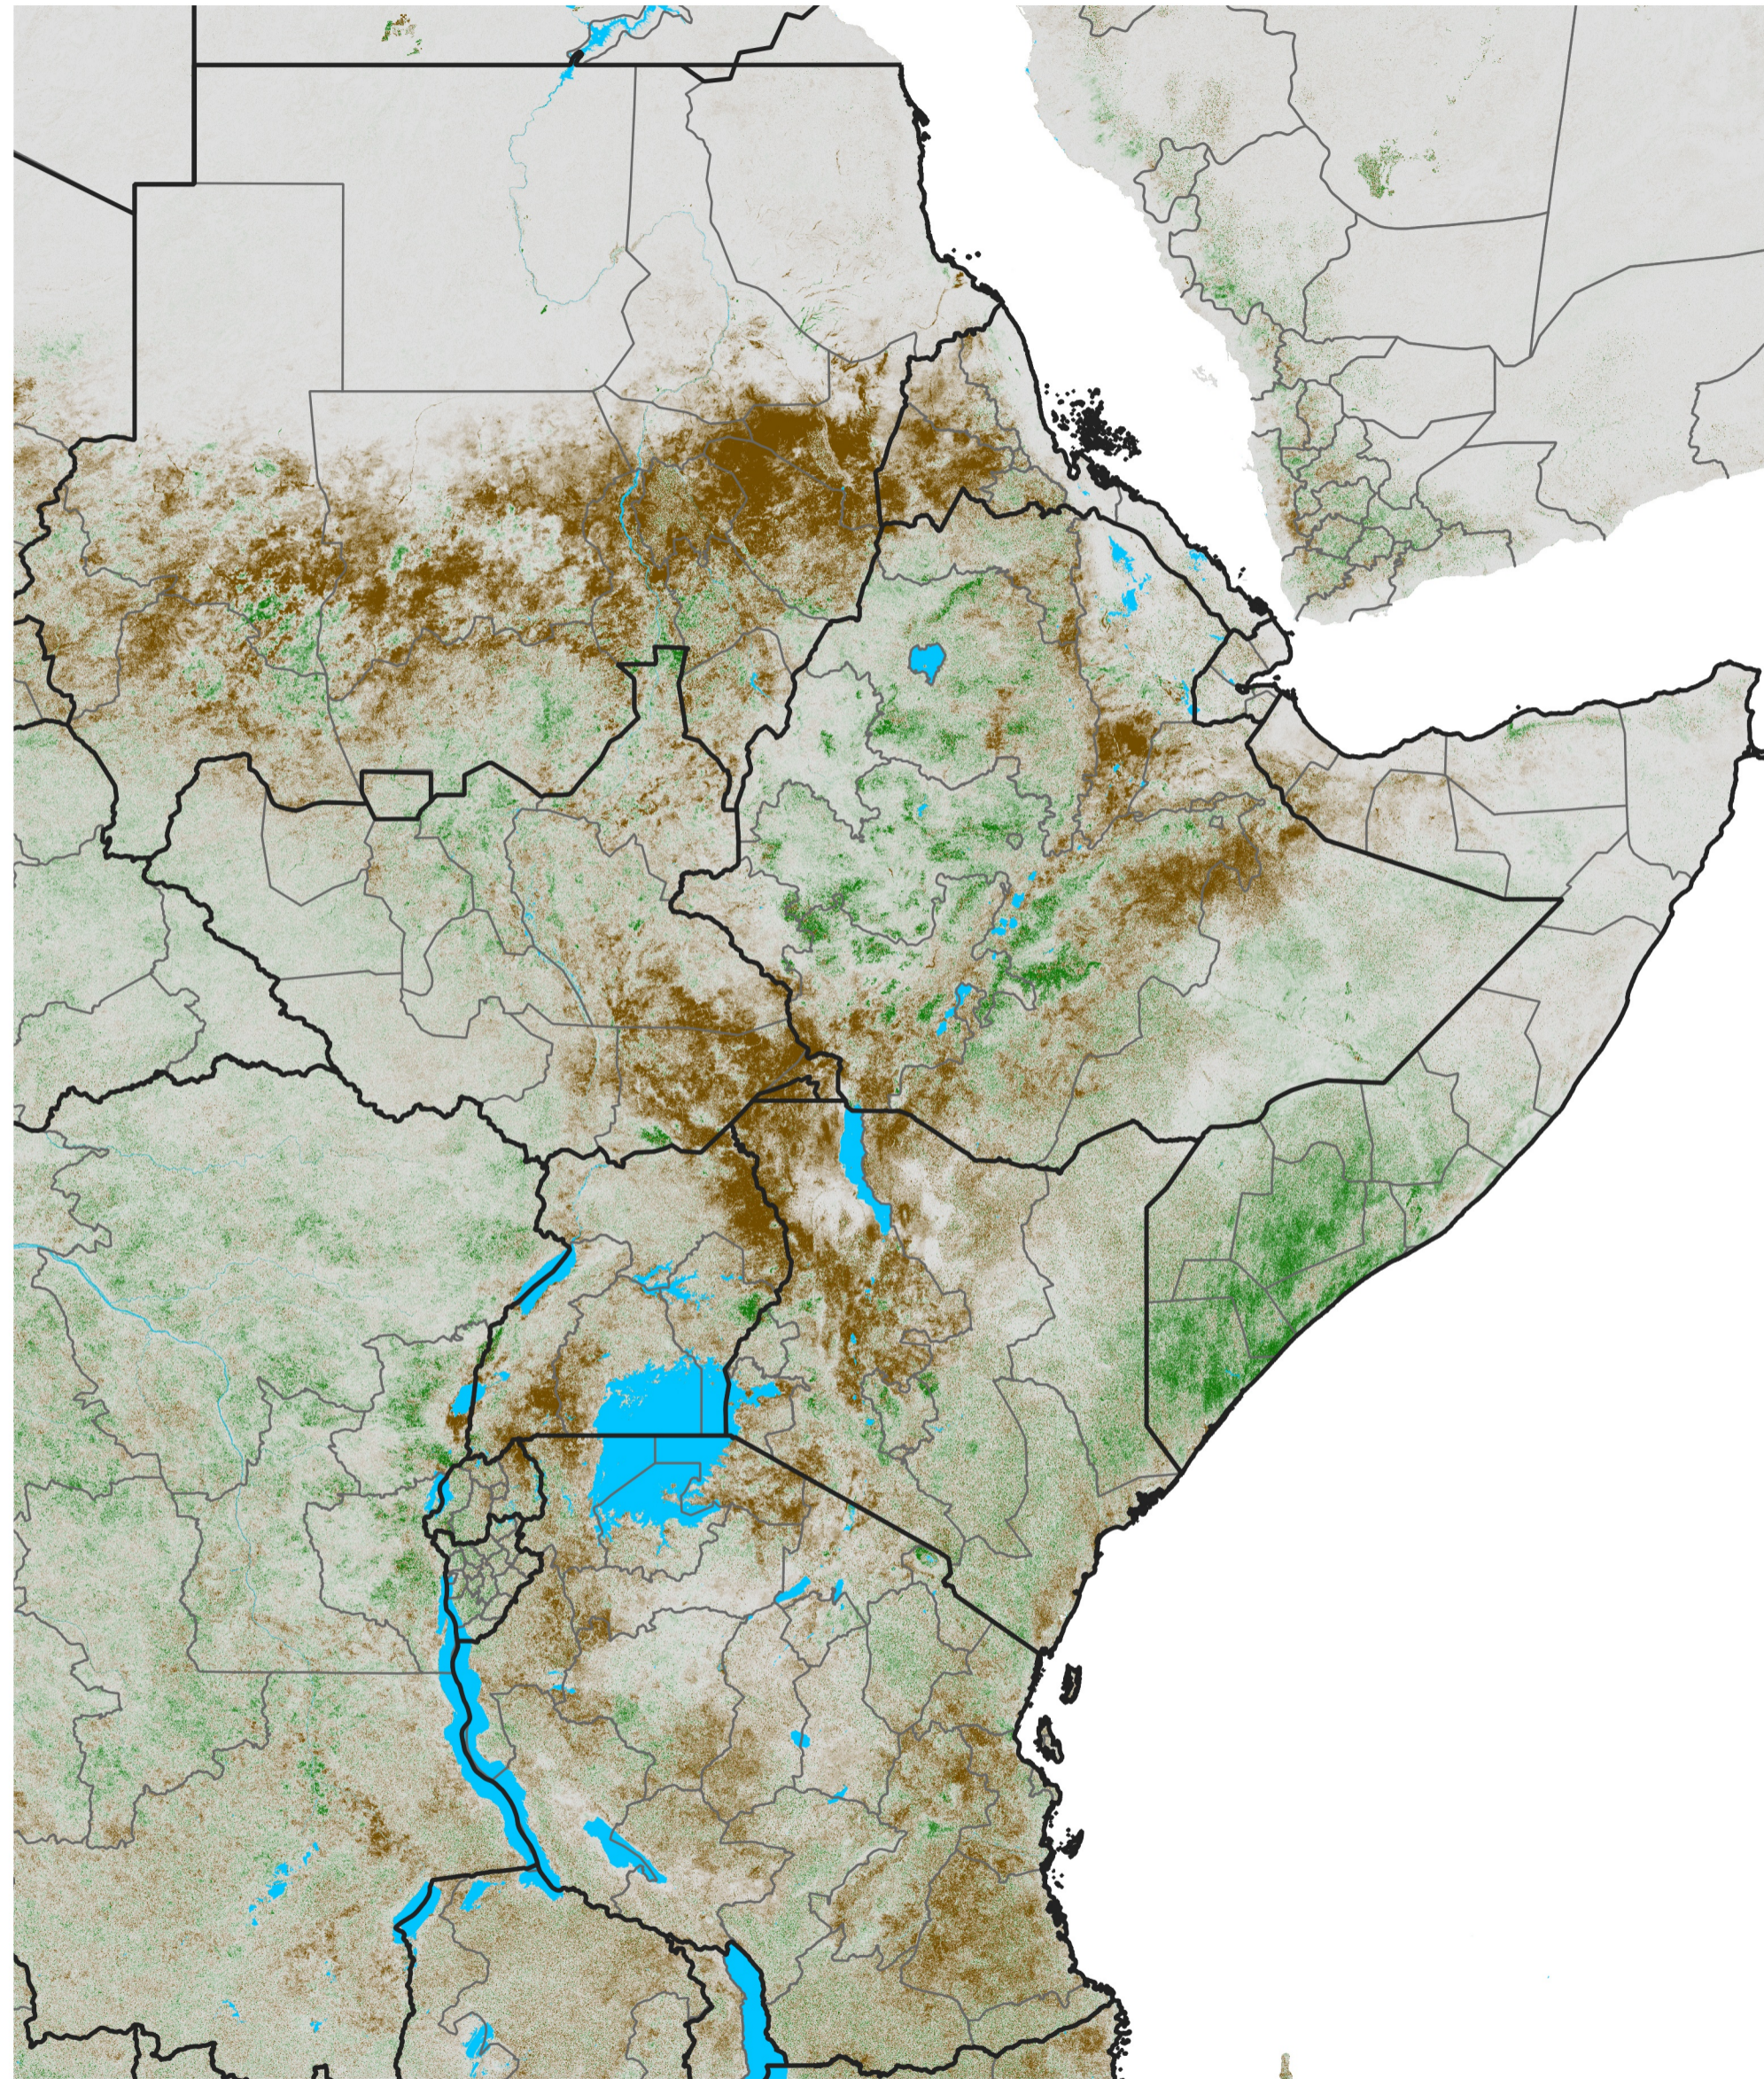

East Africa NDVI Difference

2015 minus 2014

Period 50 / Sep 01 - 10, 2015

NDVI Difference

< -0.3 -0.2 -0.1 -0.05 0.05 0.1 0.2 >0.3

Negative

No Difference

Positive