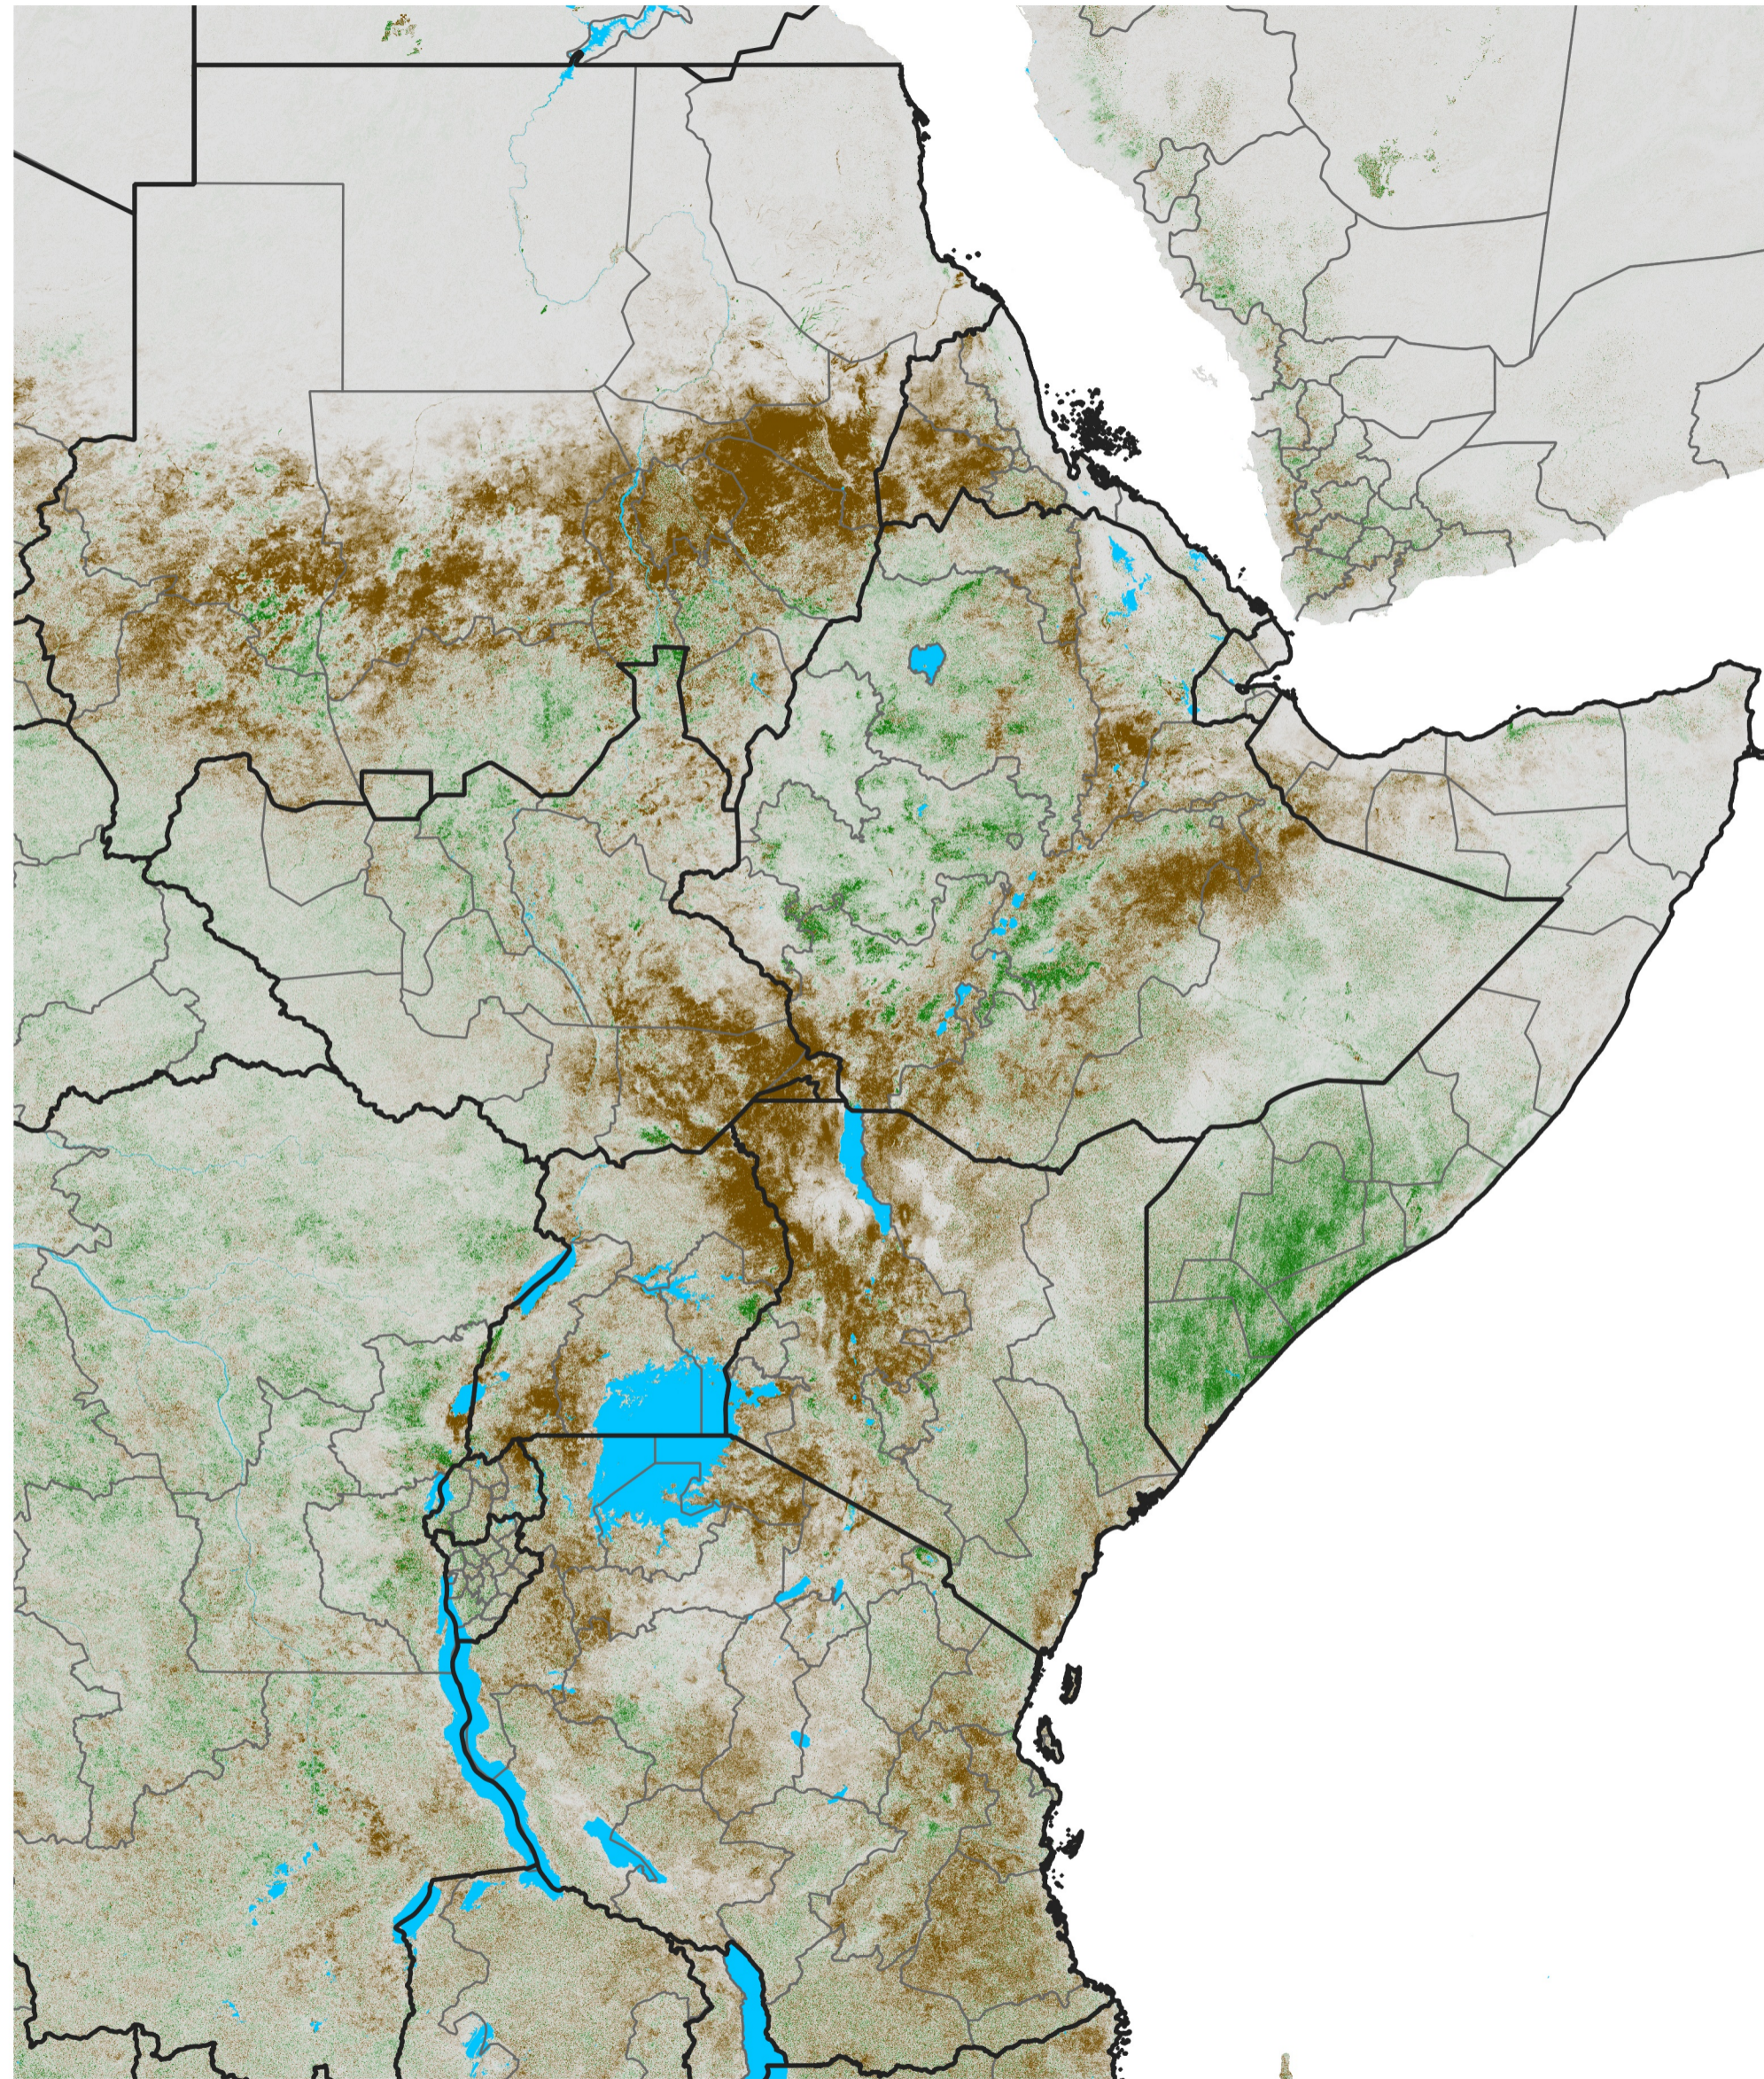

East Africa NDVI Difference

2015 minus 2014

Period 51 / Sep 06 - 15, 2015

NDVI Difference

< -0.3 -0.2 -0.1 -0.05 0.05 0.1 0.2 >0.3

Negative

No Difference

Positive