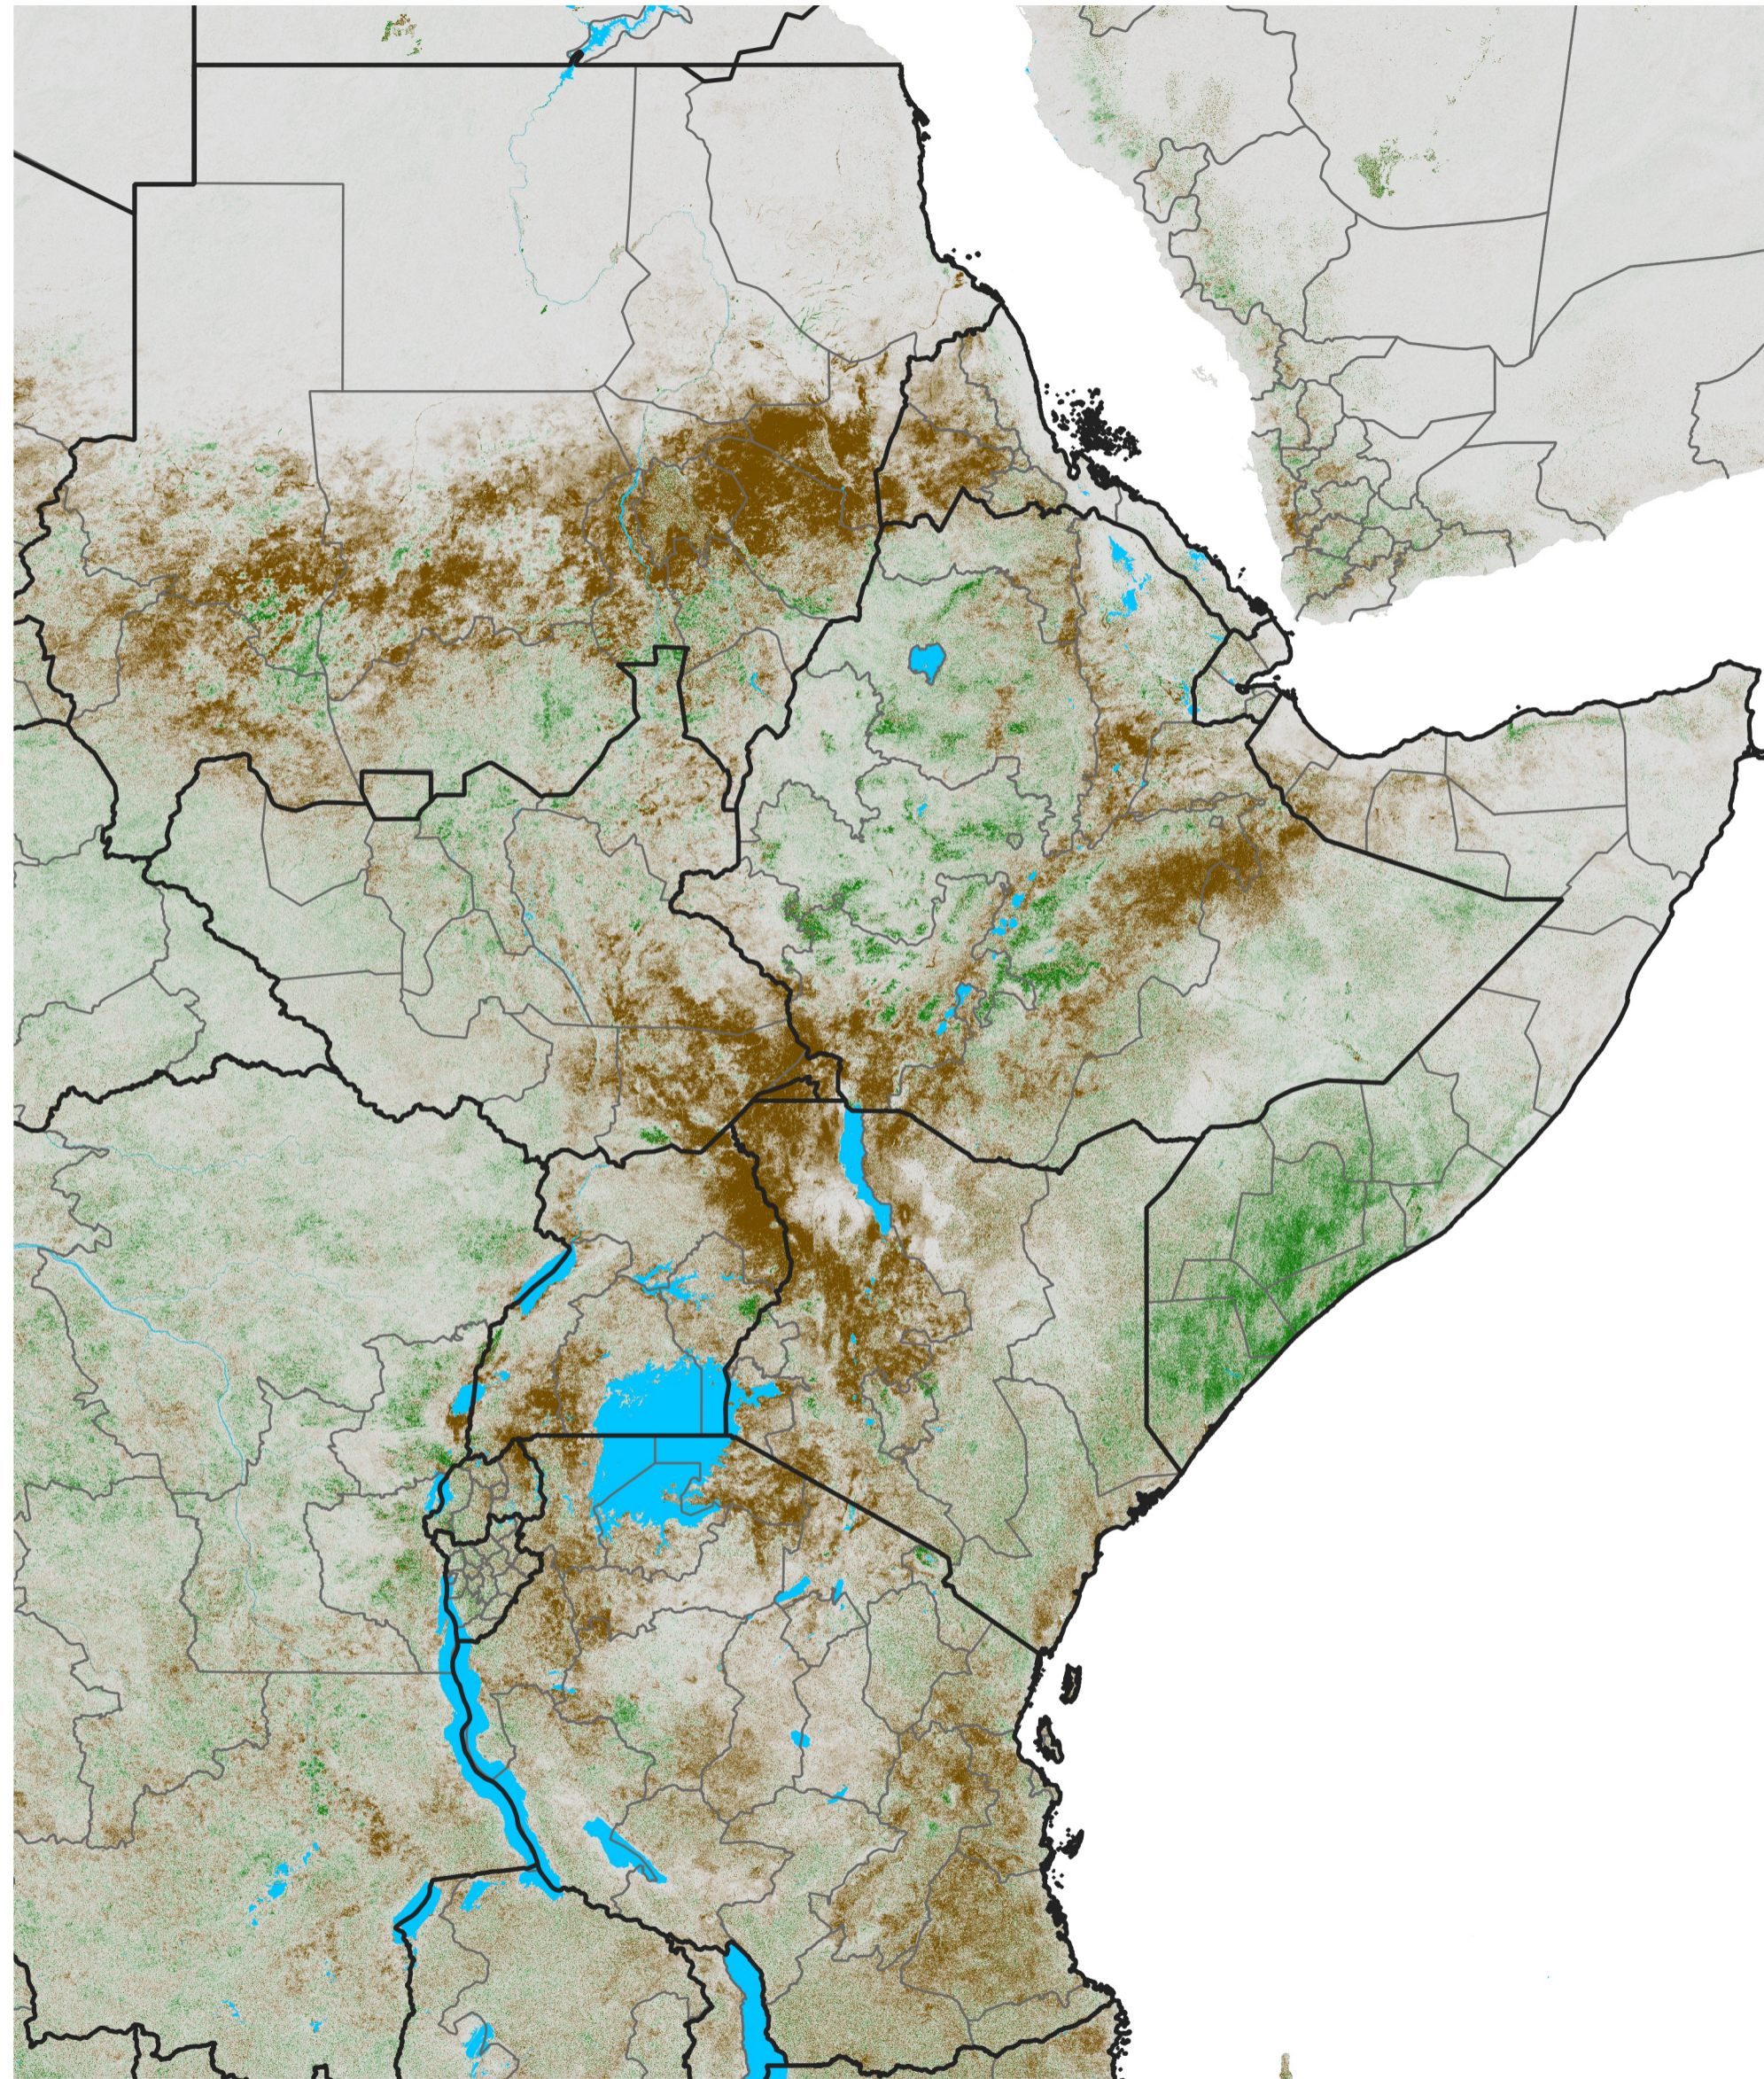

# East Africa NDVI Difference

2015 minus 2014

Period 52 / Sep 11 - 20, 2015

## NDVI Difference

< -0.3   -0.2   -0.1   -0.05   0.05   0.1   0.2   >0.3

Negative

No Difference

Positive