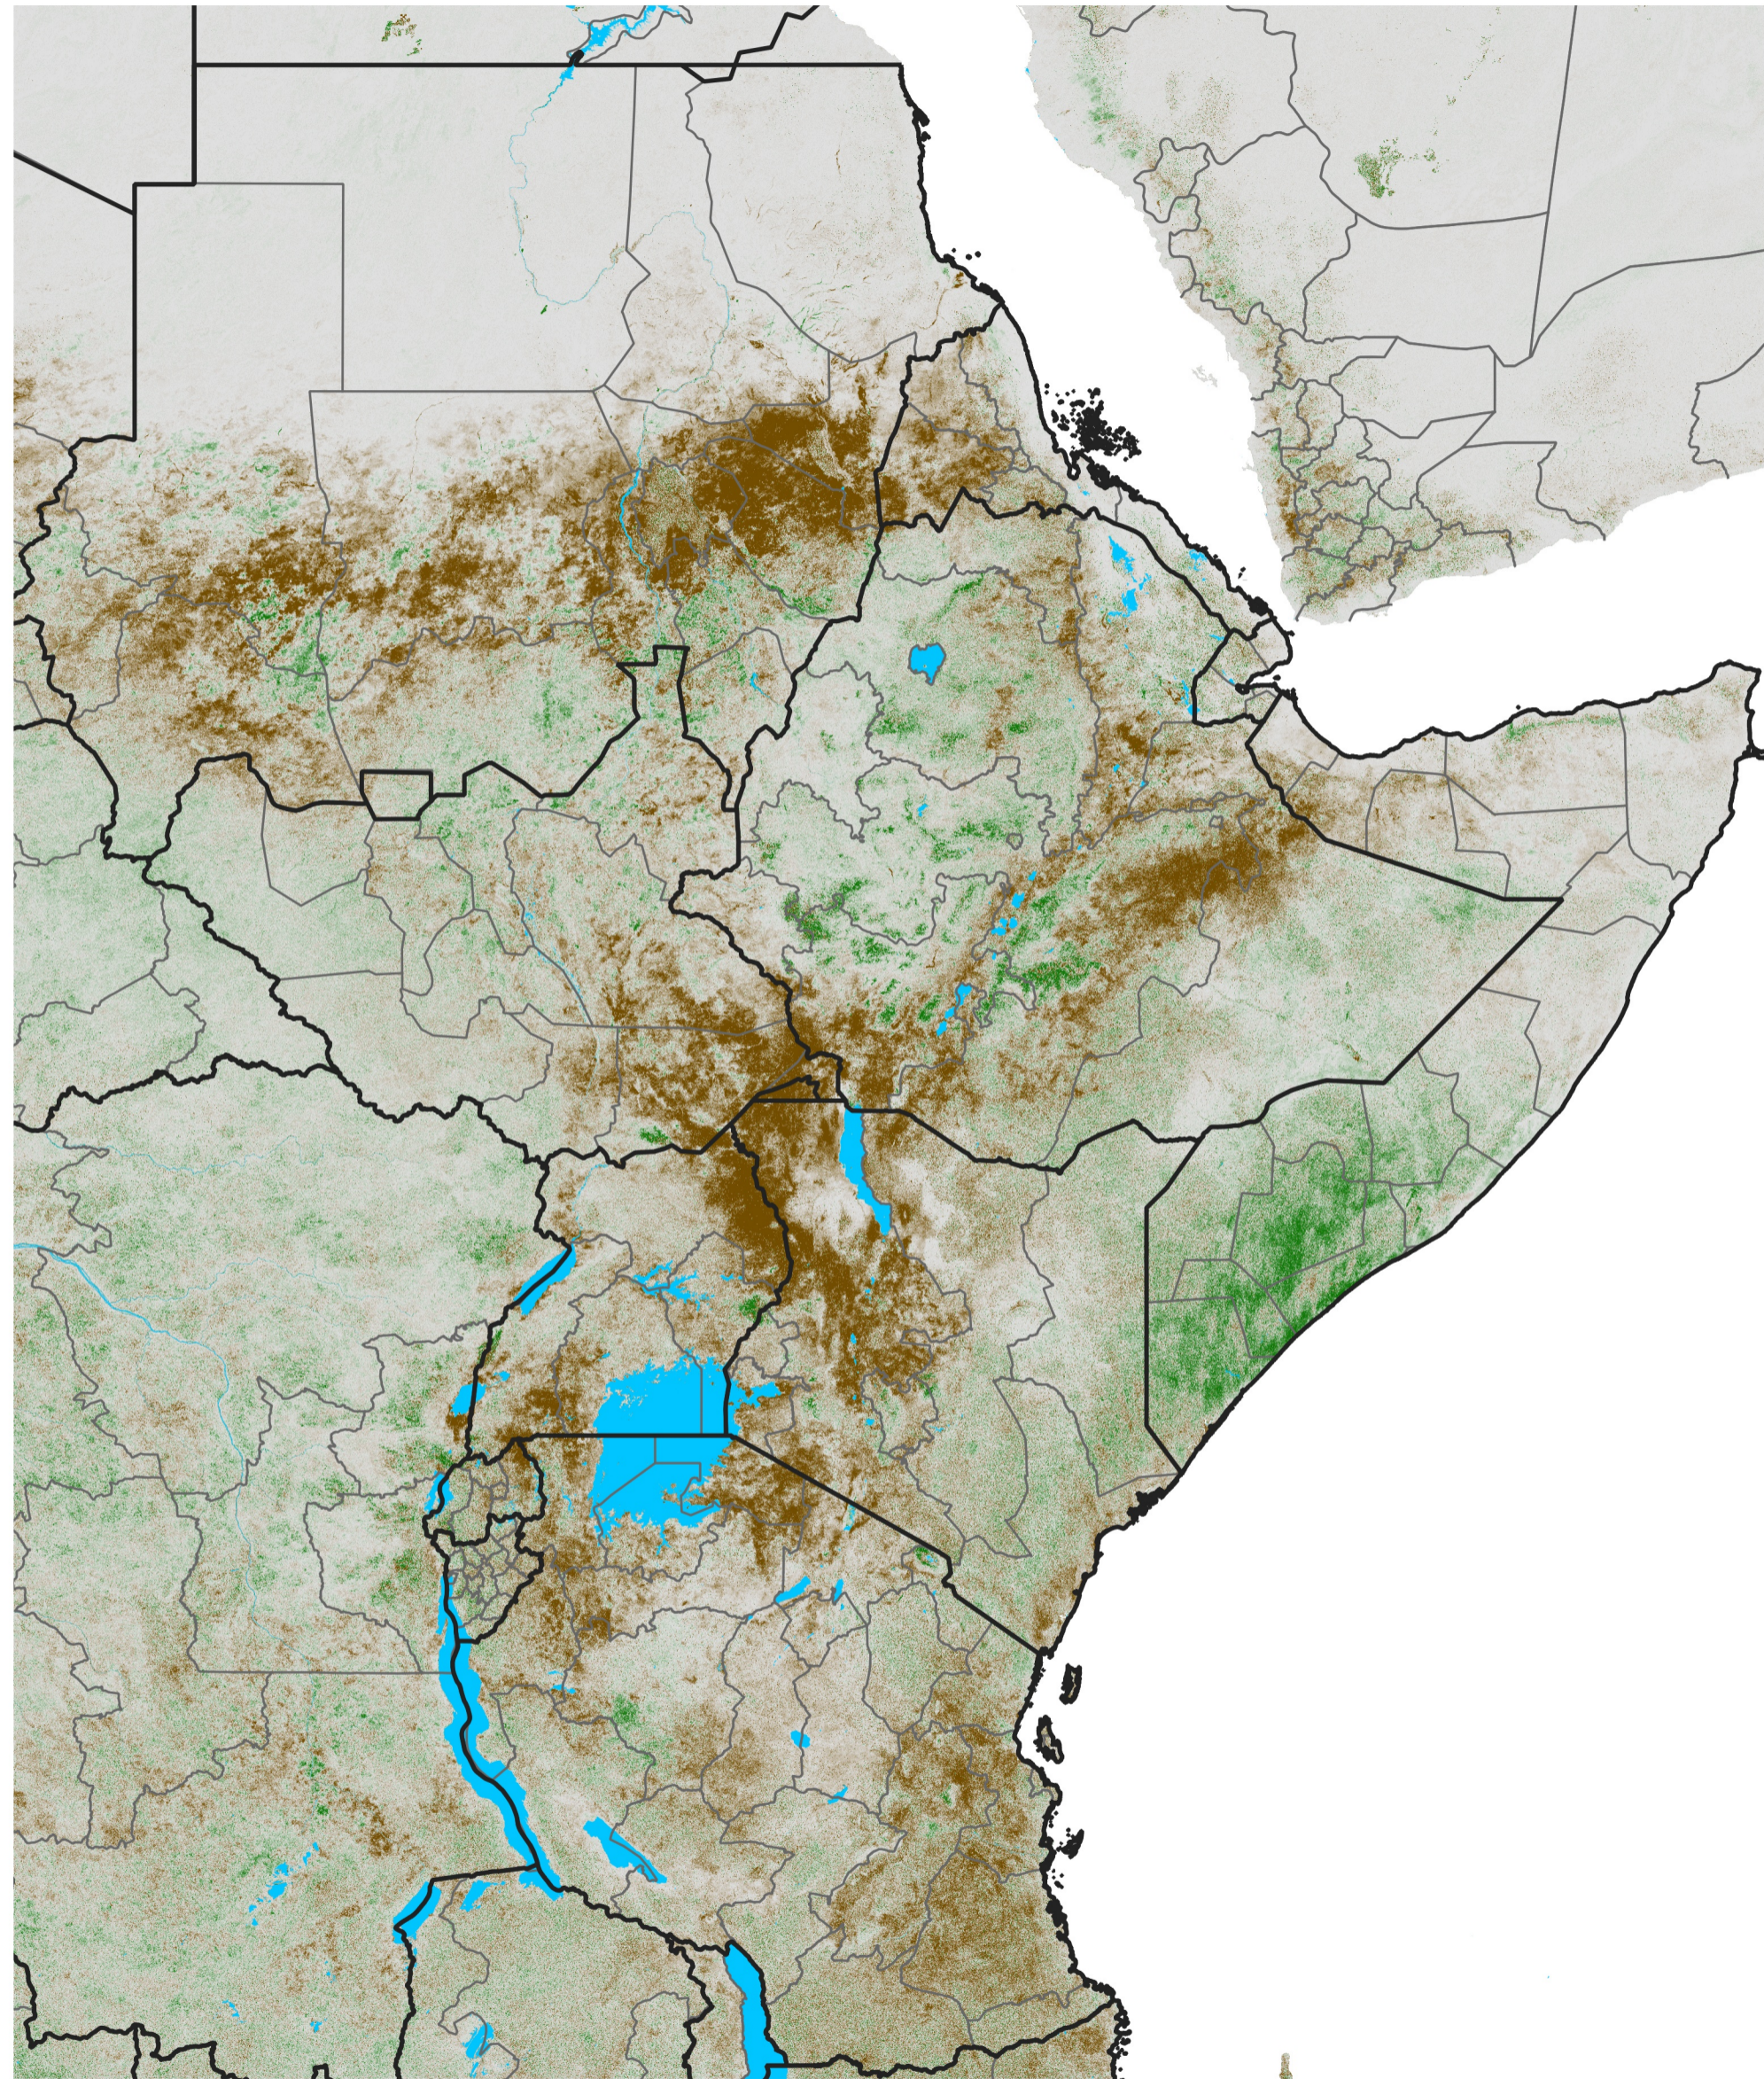

East Africa NDVI Difference

2015 minus 2014

Period 53 / Sep 16 - 25, 2015

NDVI Difference

< -0.3 -0.2 -0.1 -0.05 0.05 0.1 0.2 >0.3

Negative

No Difference

Positive