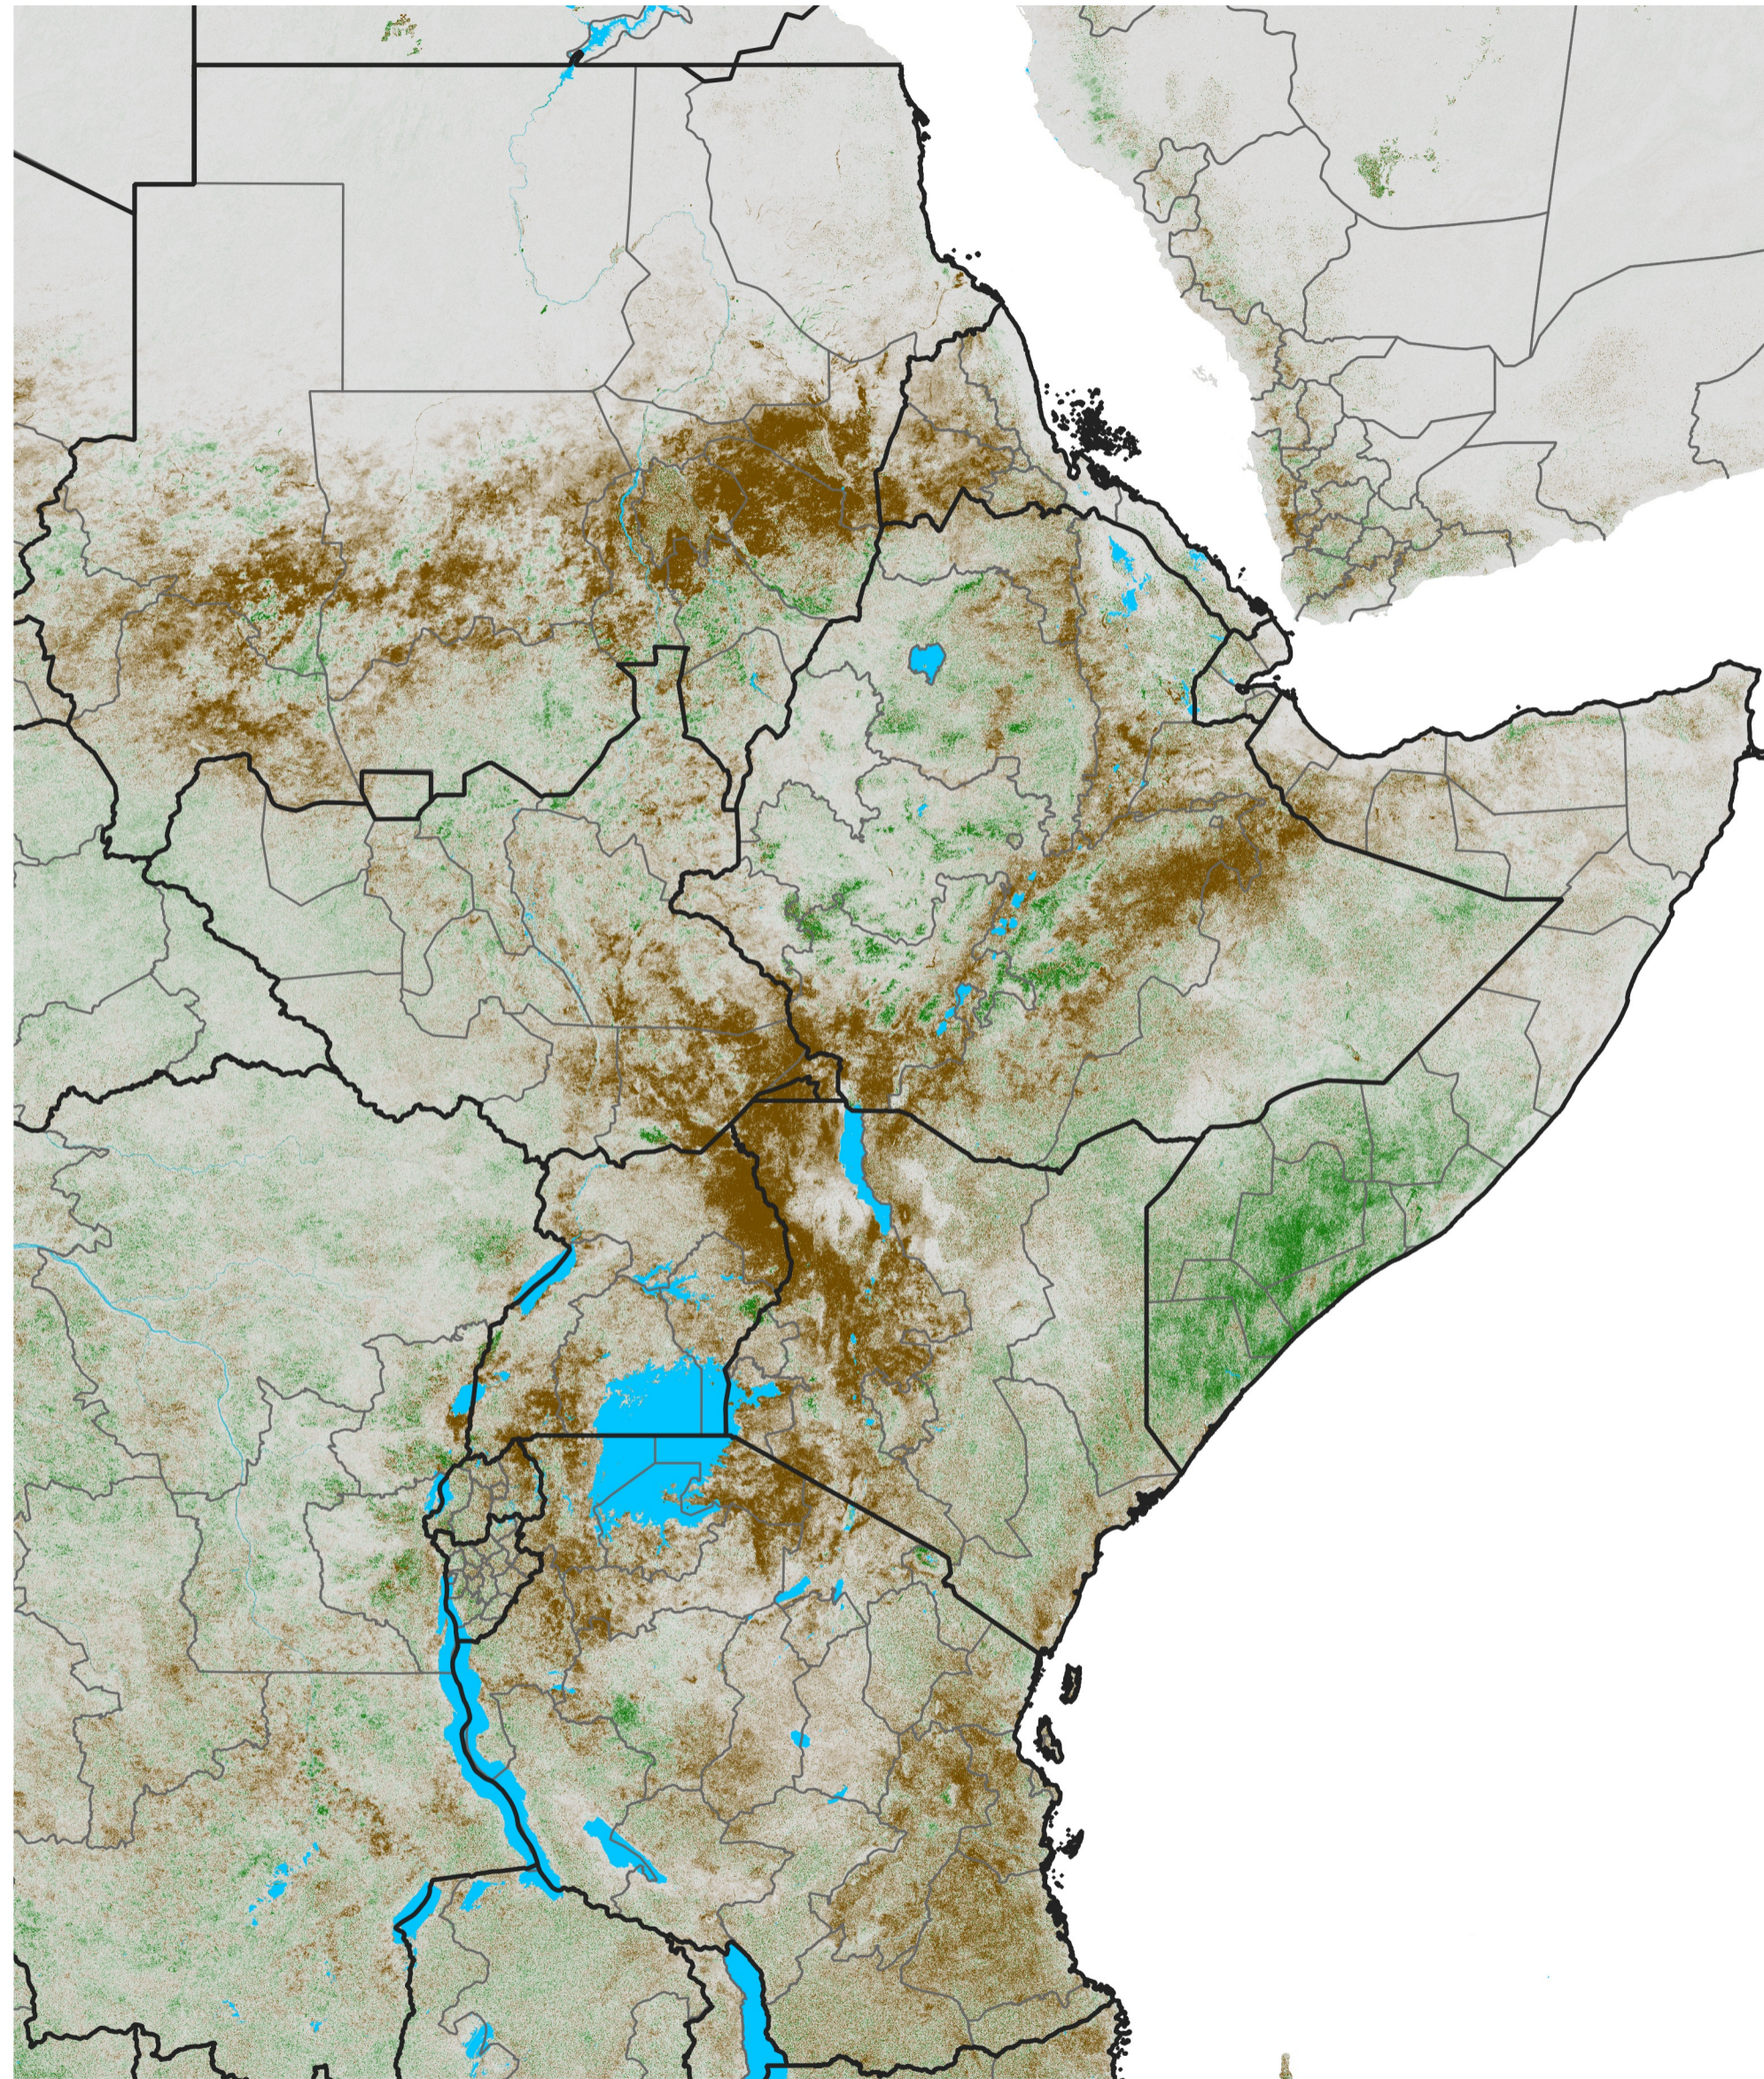

East Africa NDVI Difference

2015 minus 2014

Period 54 / Sep 21 - 30, 2015

NDVI Difference

< -0.3 -0.2 -0.1 -0.05 0.05 0.1 0.2 >0.3

Negative

No Difference

Positive