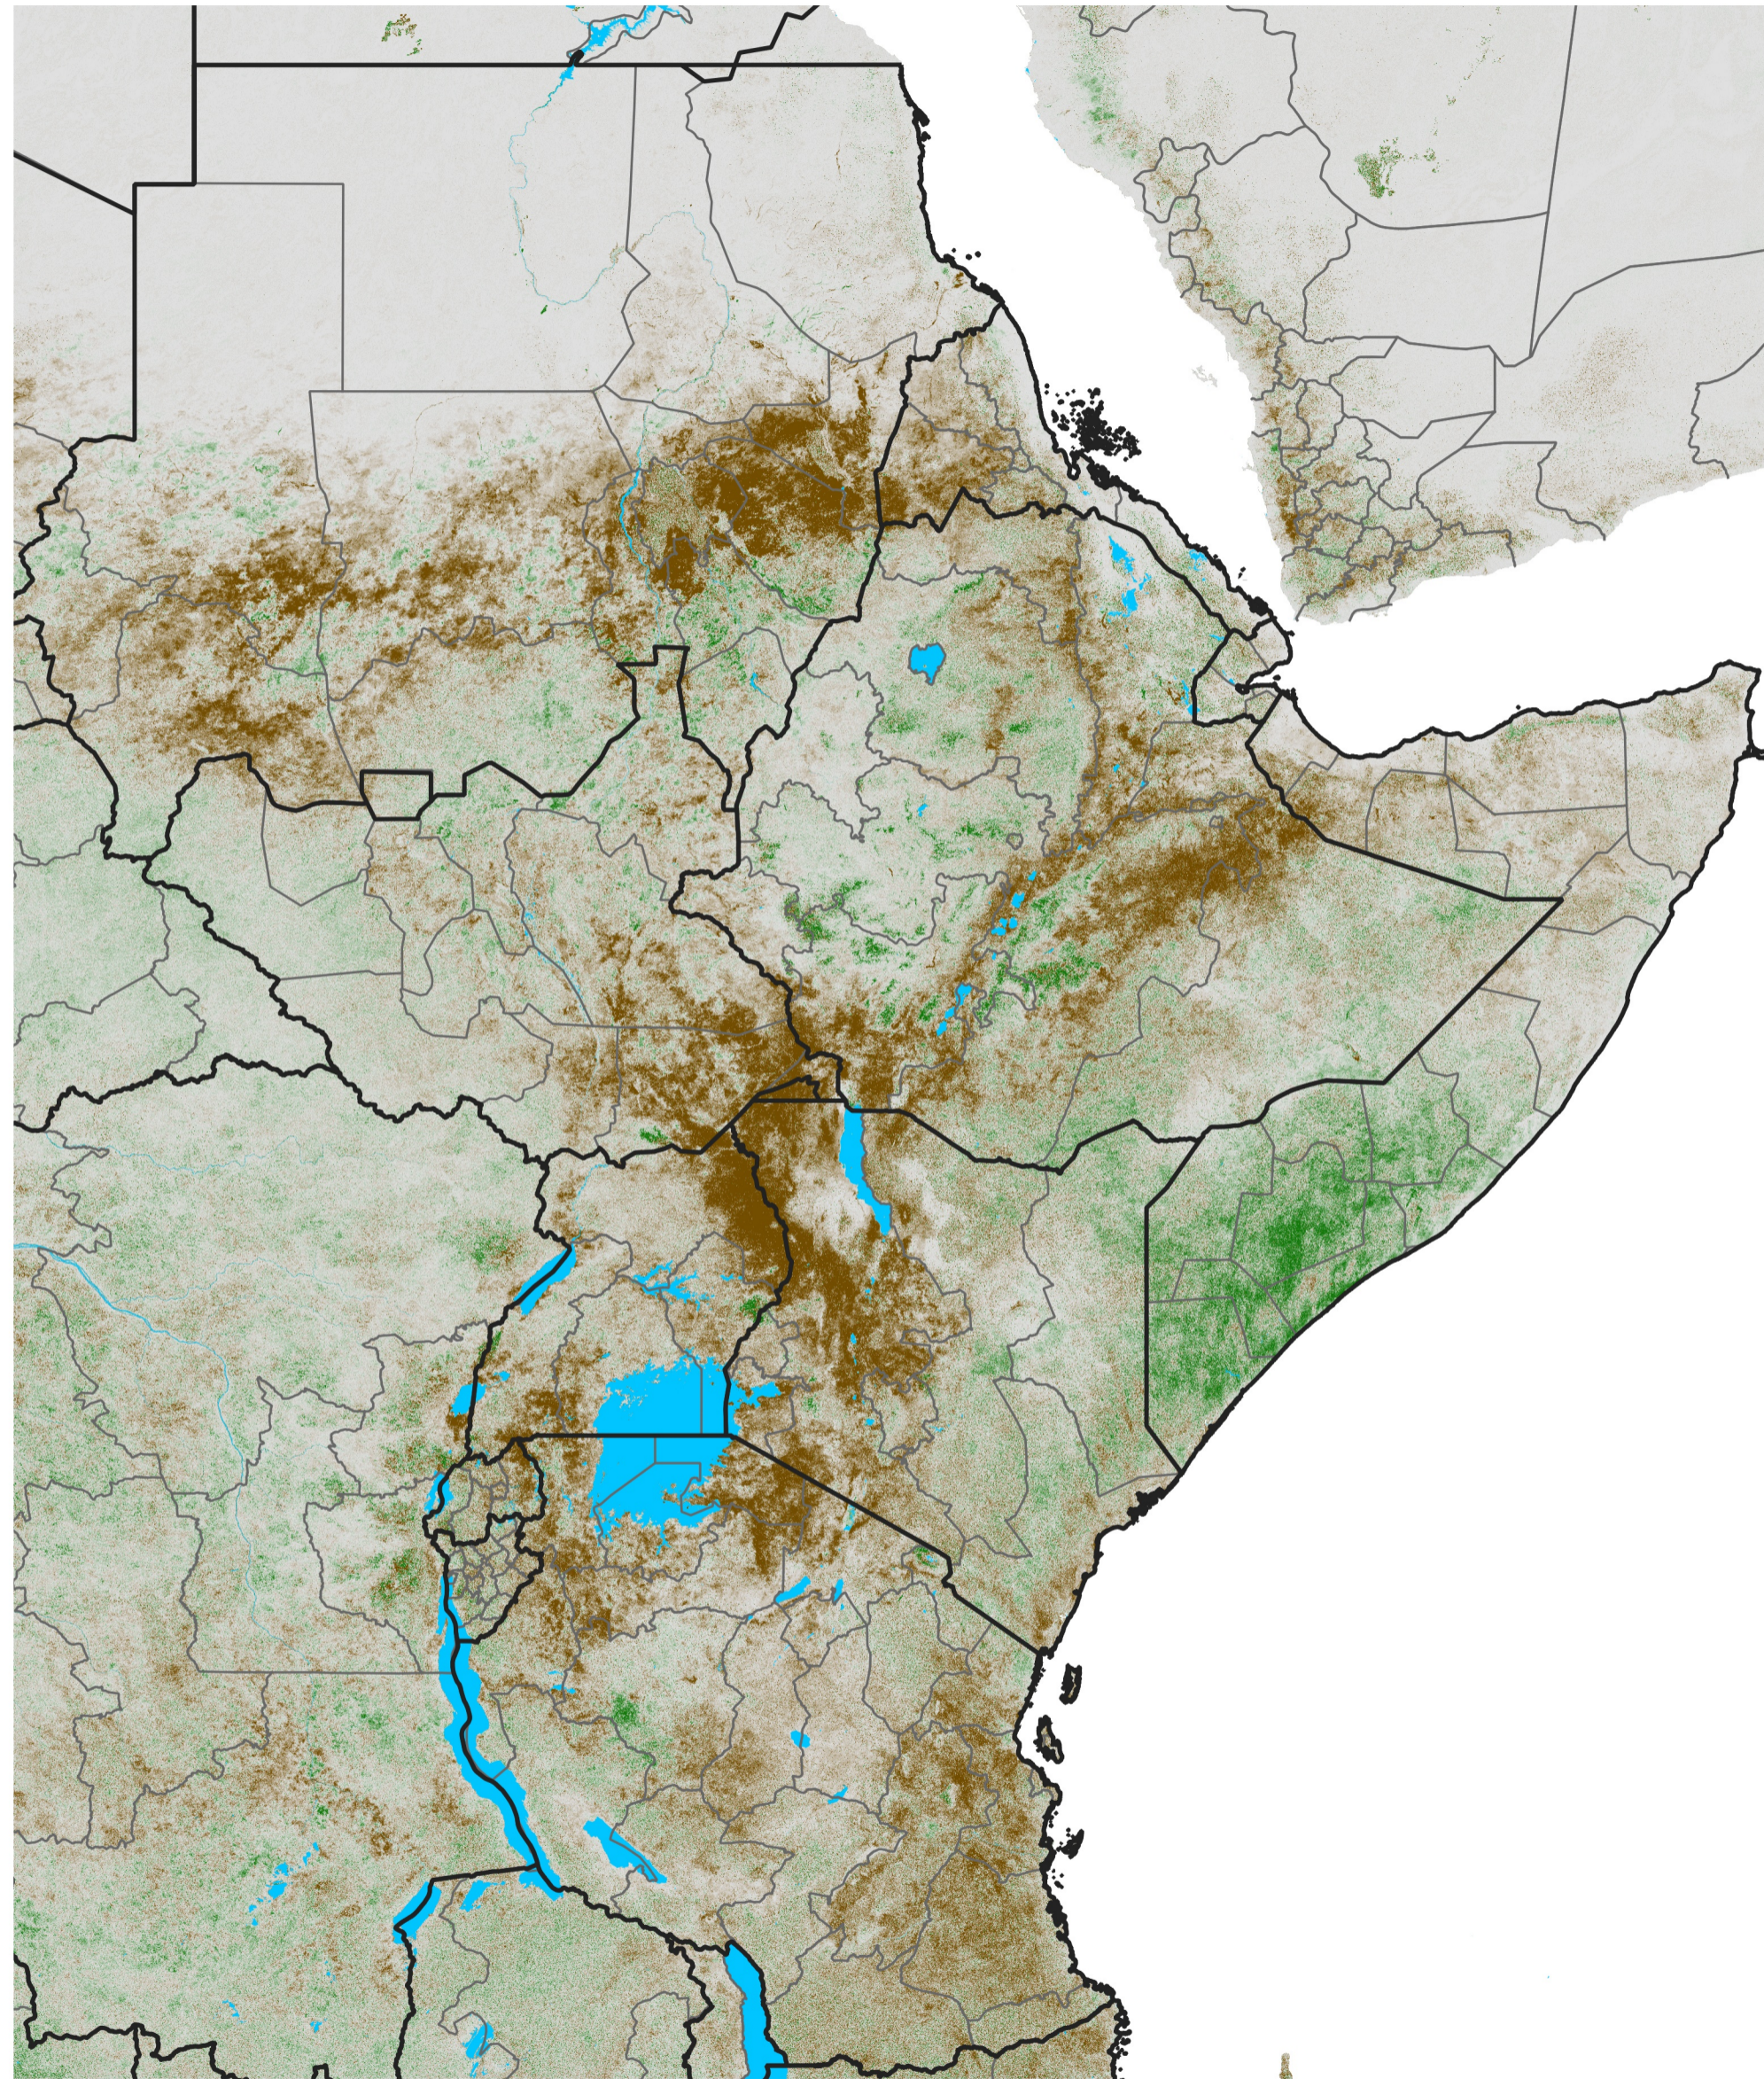

# East Africa NDVI Difference

2015 minus 2014

Period 55 / Sep 26 - Oct 05, 2015

## NDVI Difference

< -0.3   -0.2   -0.1   -0.05   0.05   0.1   0.2   >0.3

Negative

No Difference

Positive