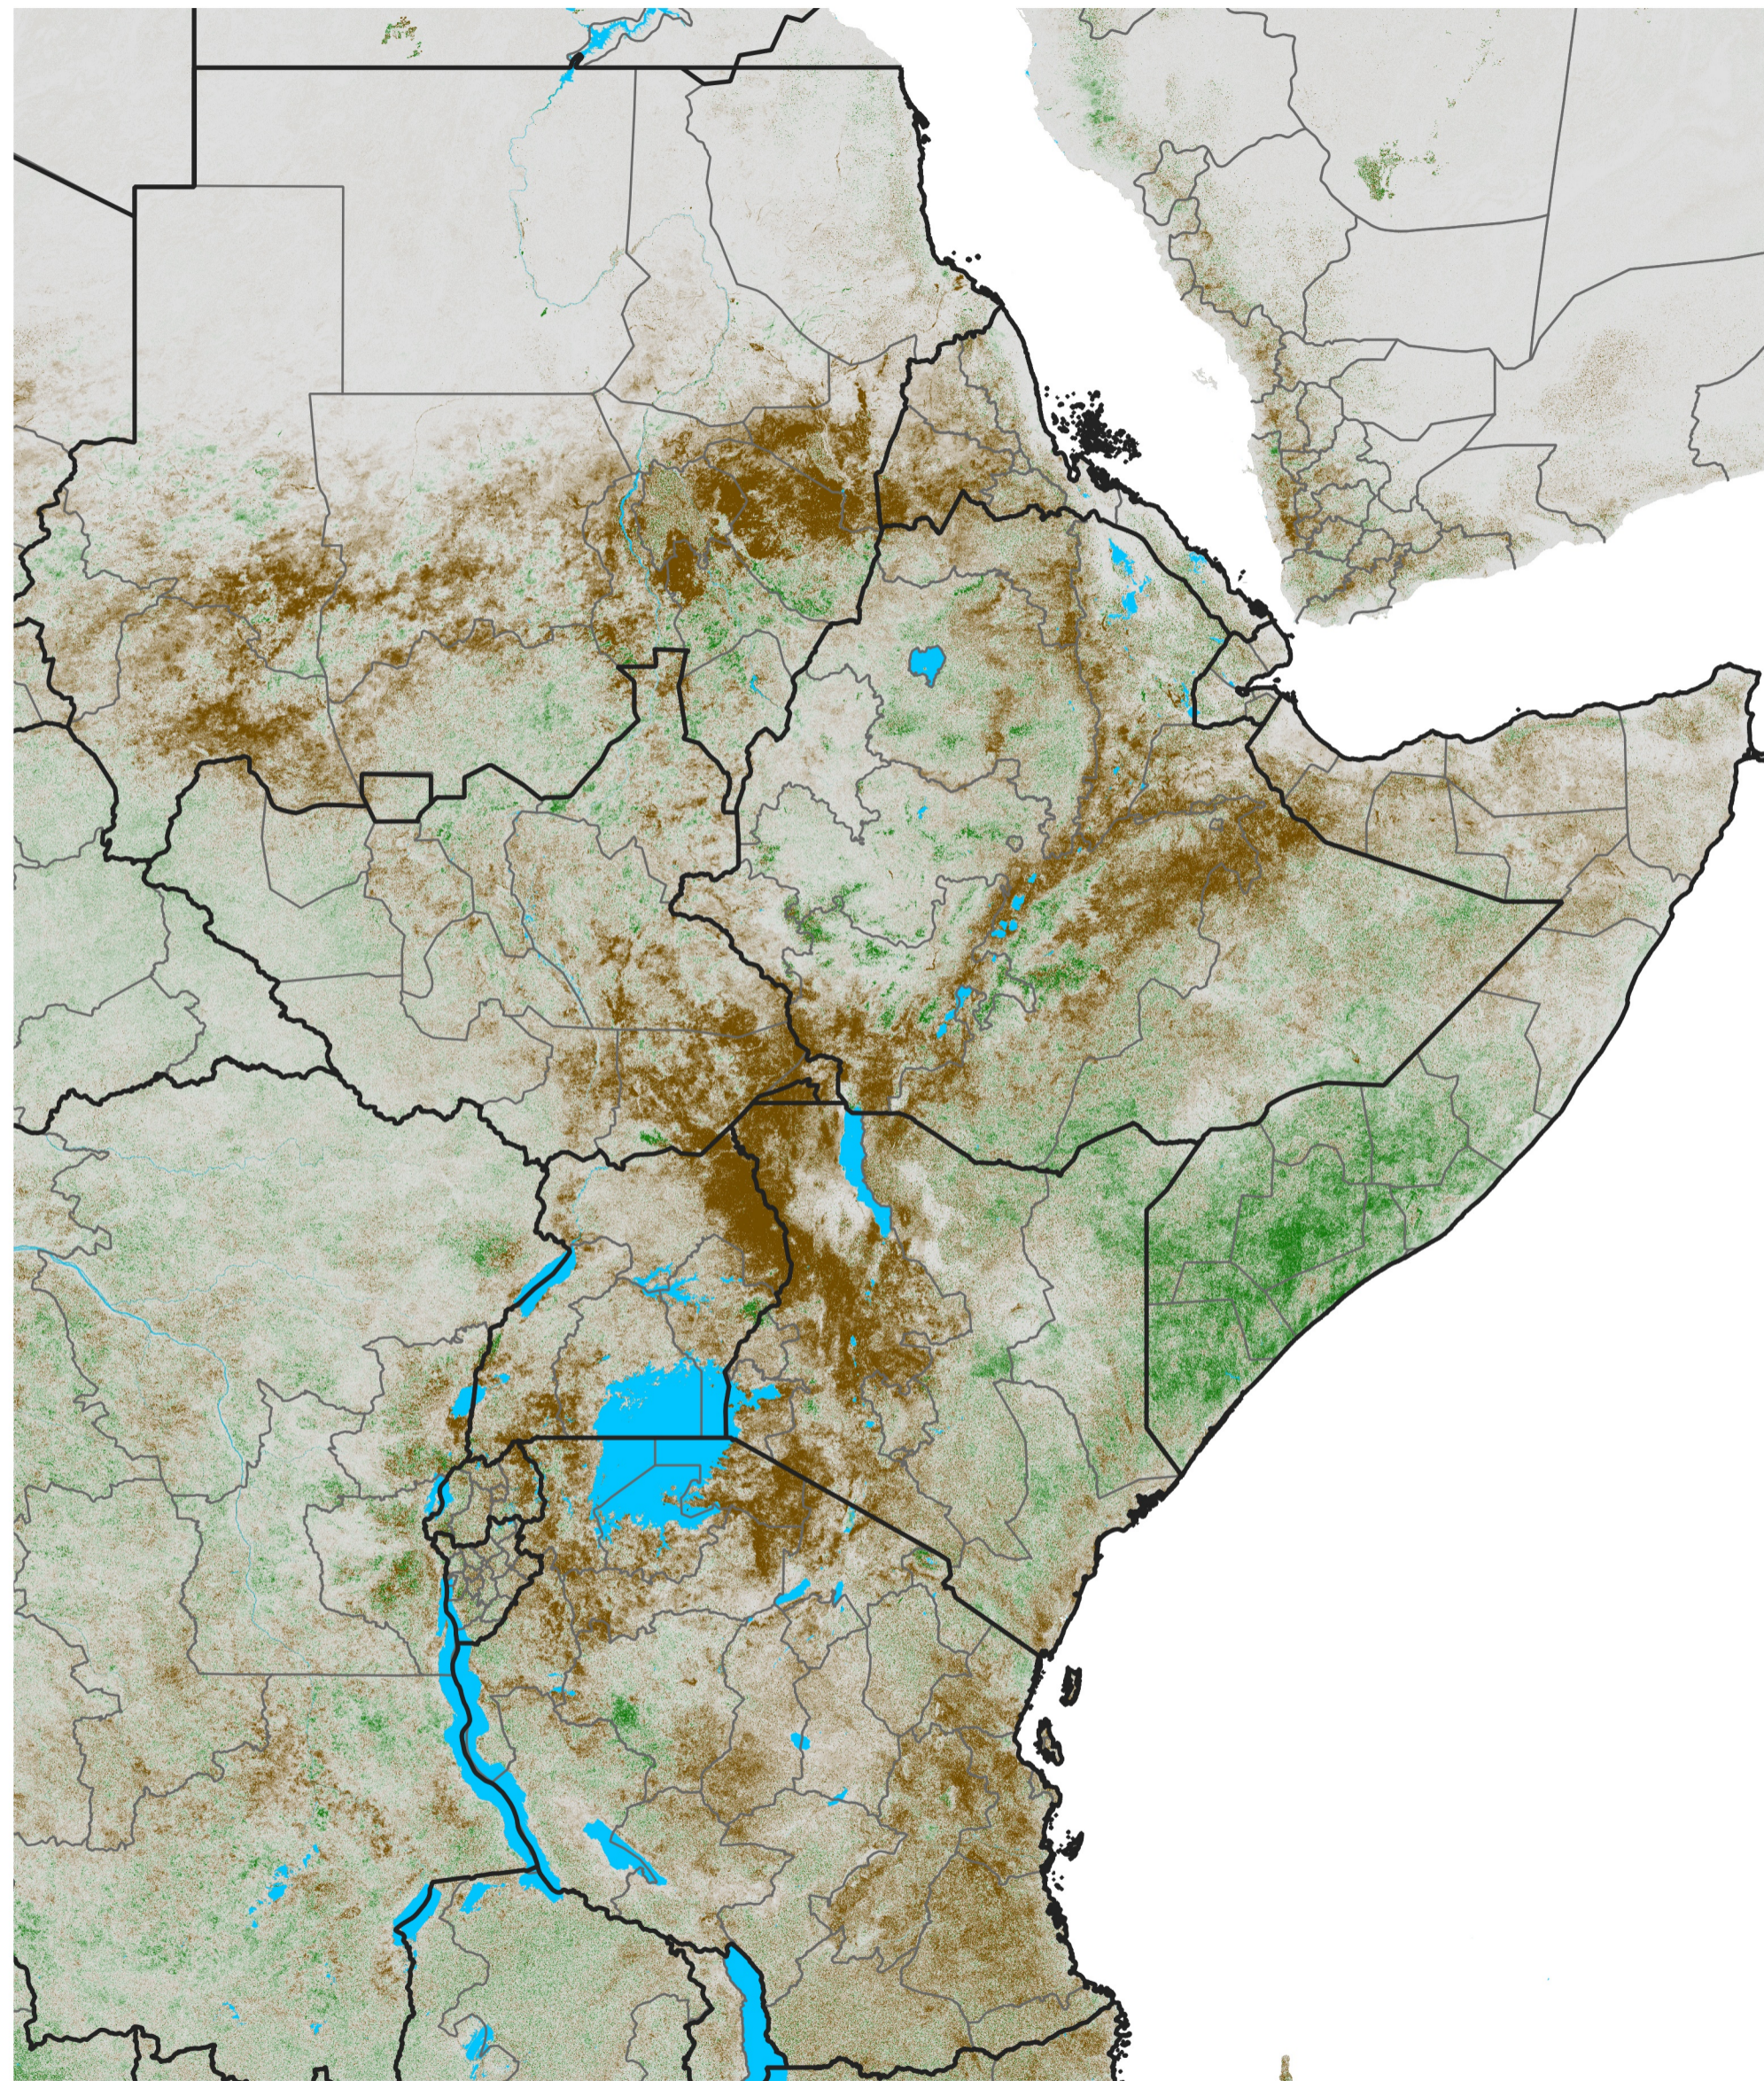

East Africa NDVI Difference

2015 minus 2014

Period 56 / Oct 01 - 10, 2015

NDVI Difference

< -0.3 -0.2 -0.1 -0.05 0.05 0.1 0.2 >0.3

Negative

No Difference

Positive