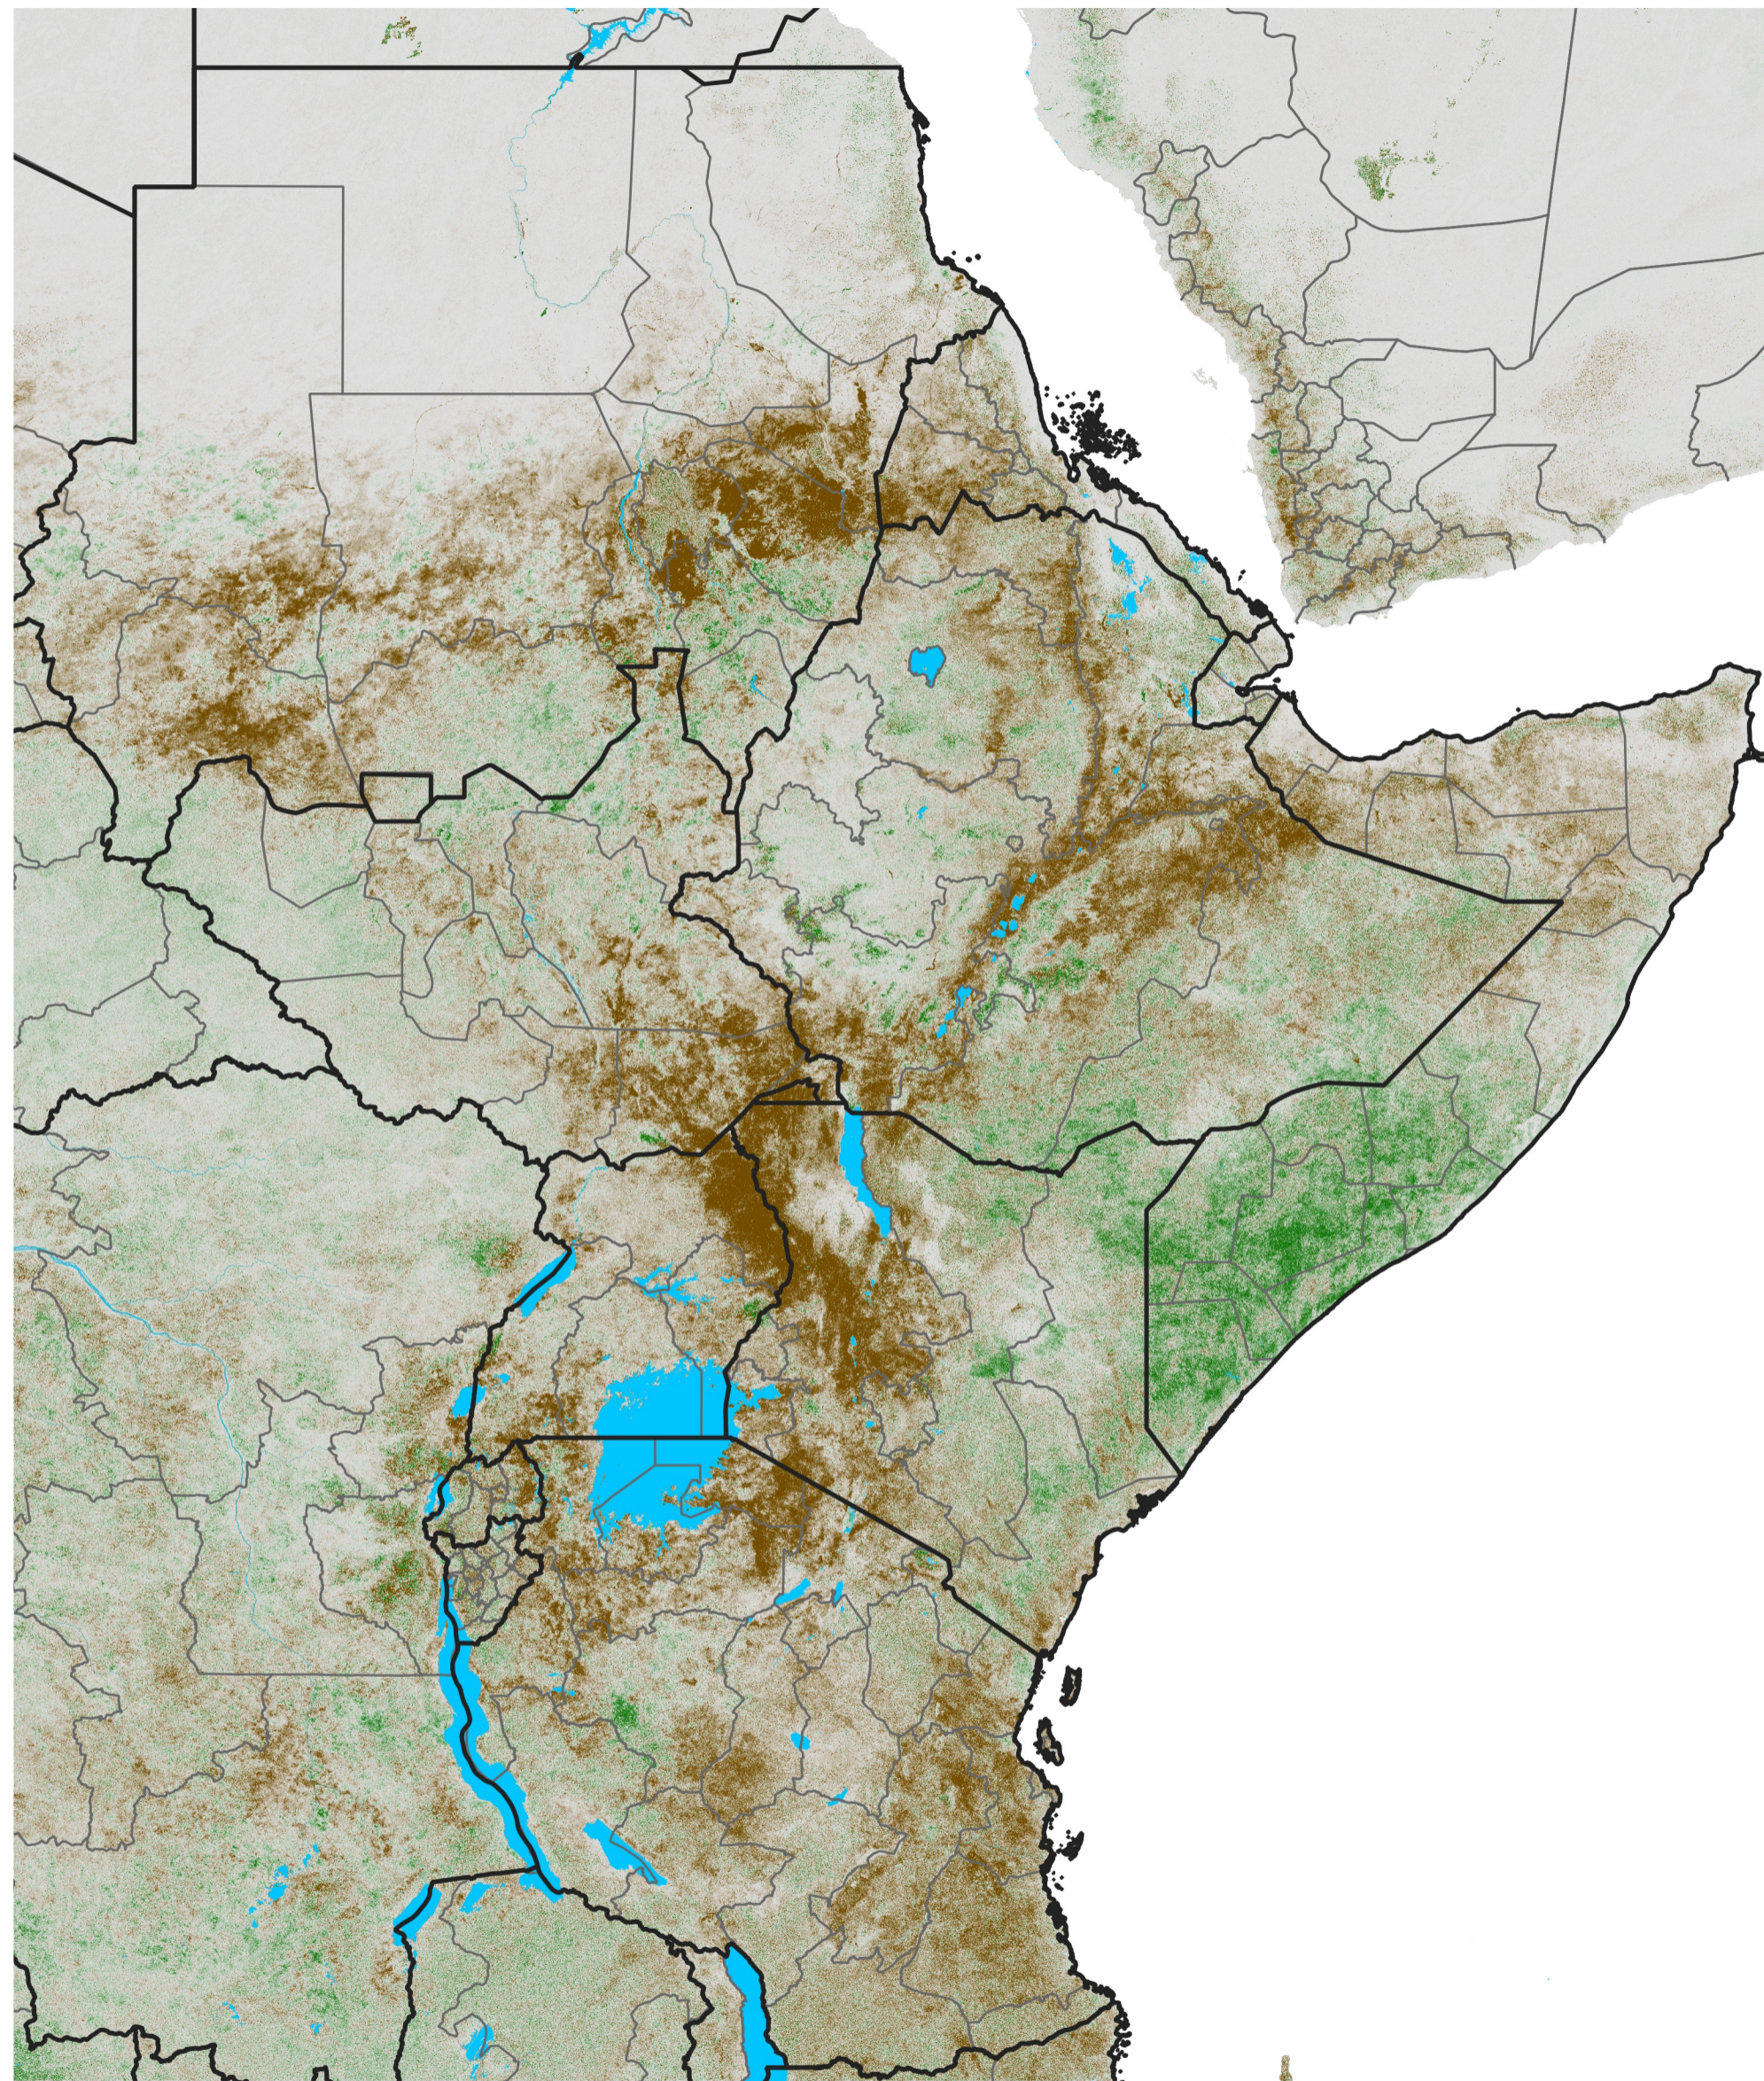

East Africa NDVI Difference

2015 minus 2014

Period 57 / Oct 06 - 15, 2015

NDVI Difference

< -0.3 -0.2 -0.1 -0.05 0.05 0.1 0.2 >0.3

Negative

No Difference

Positive