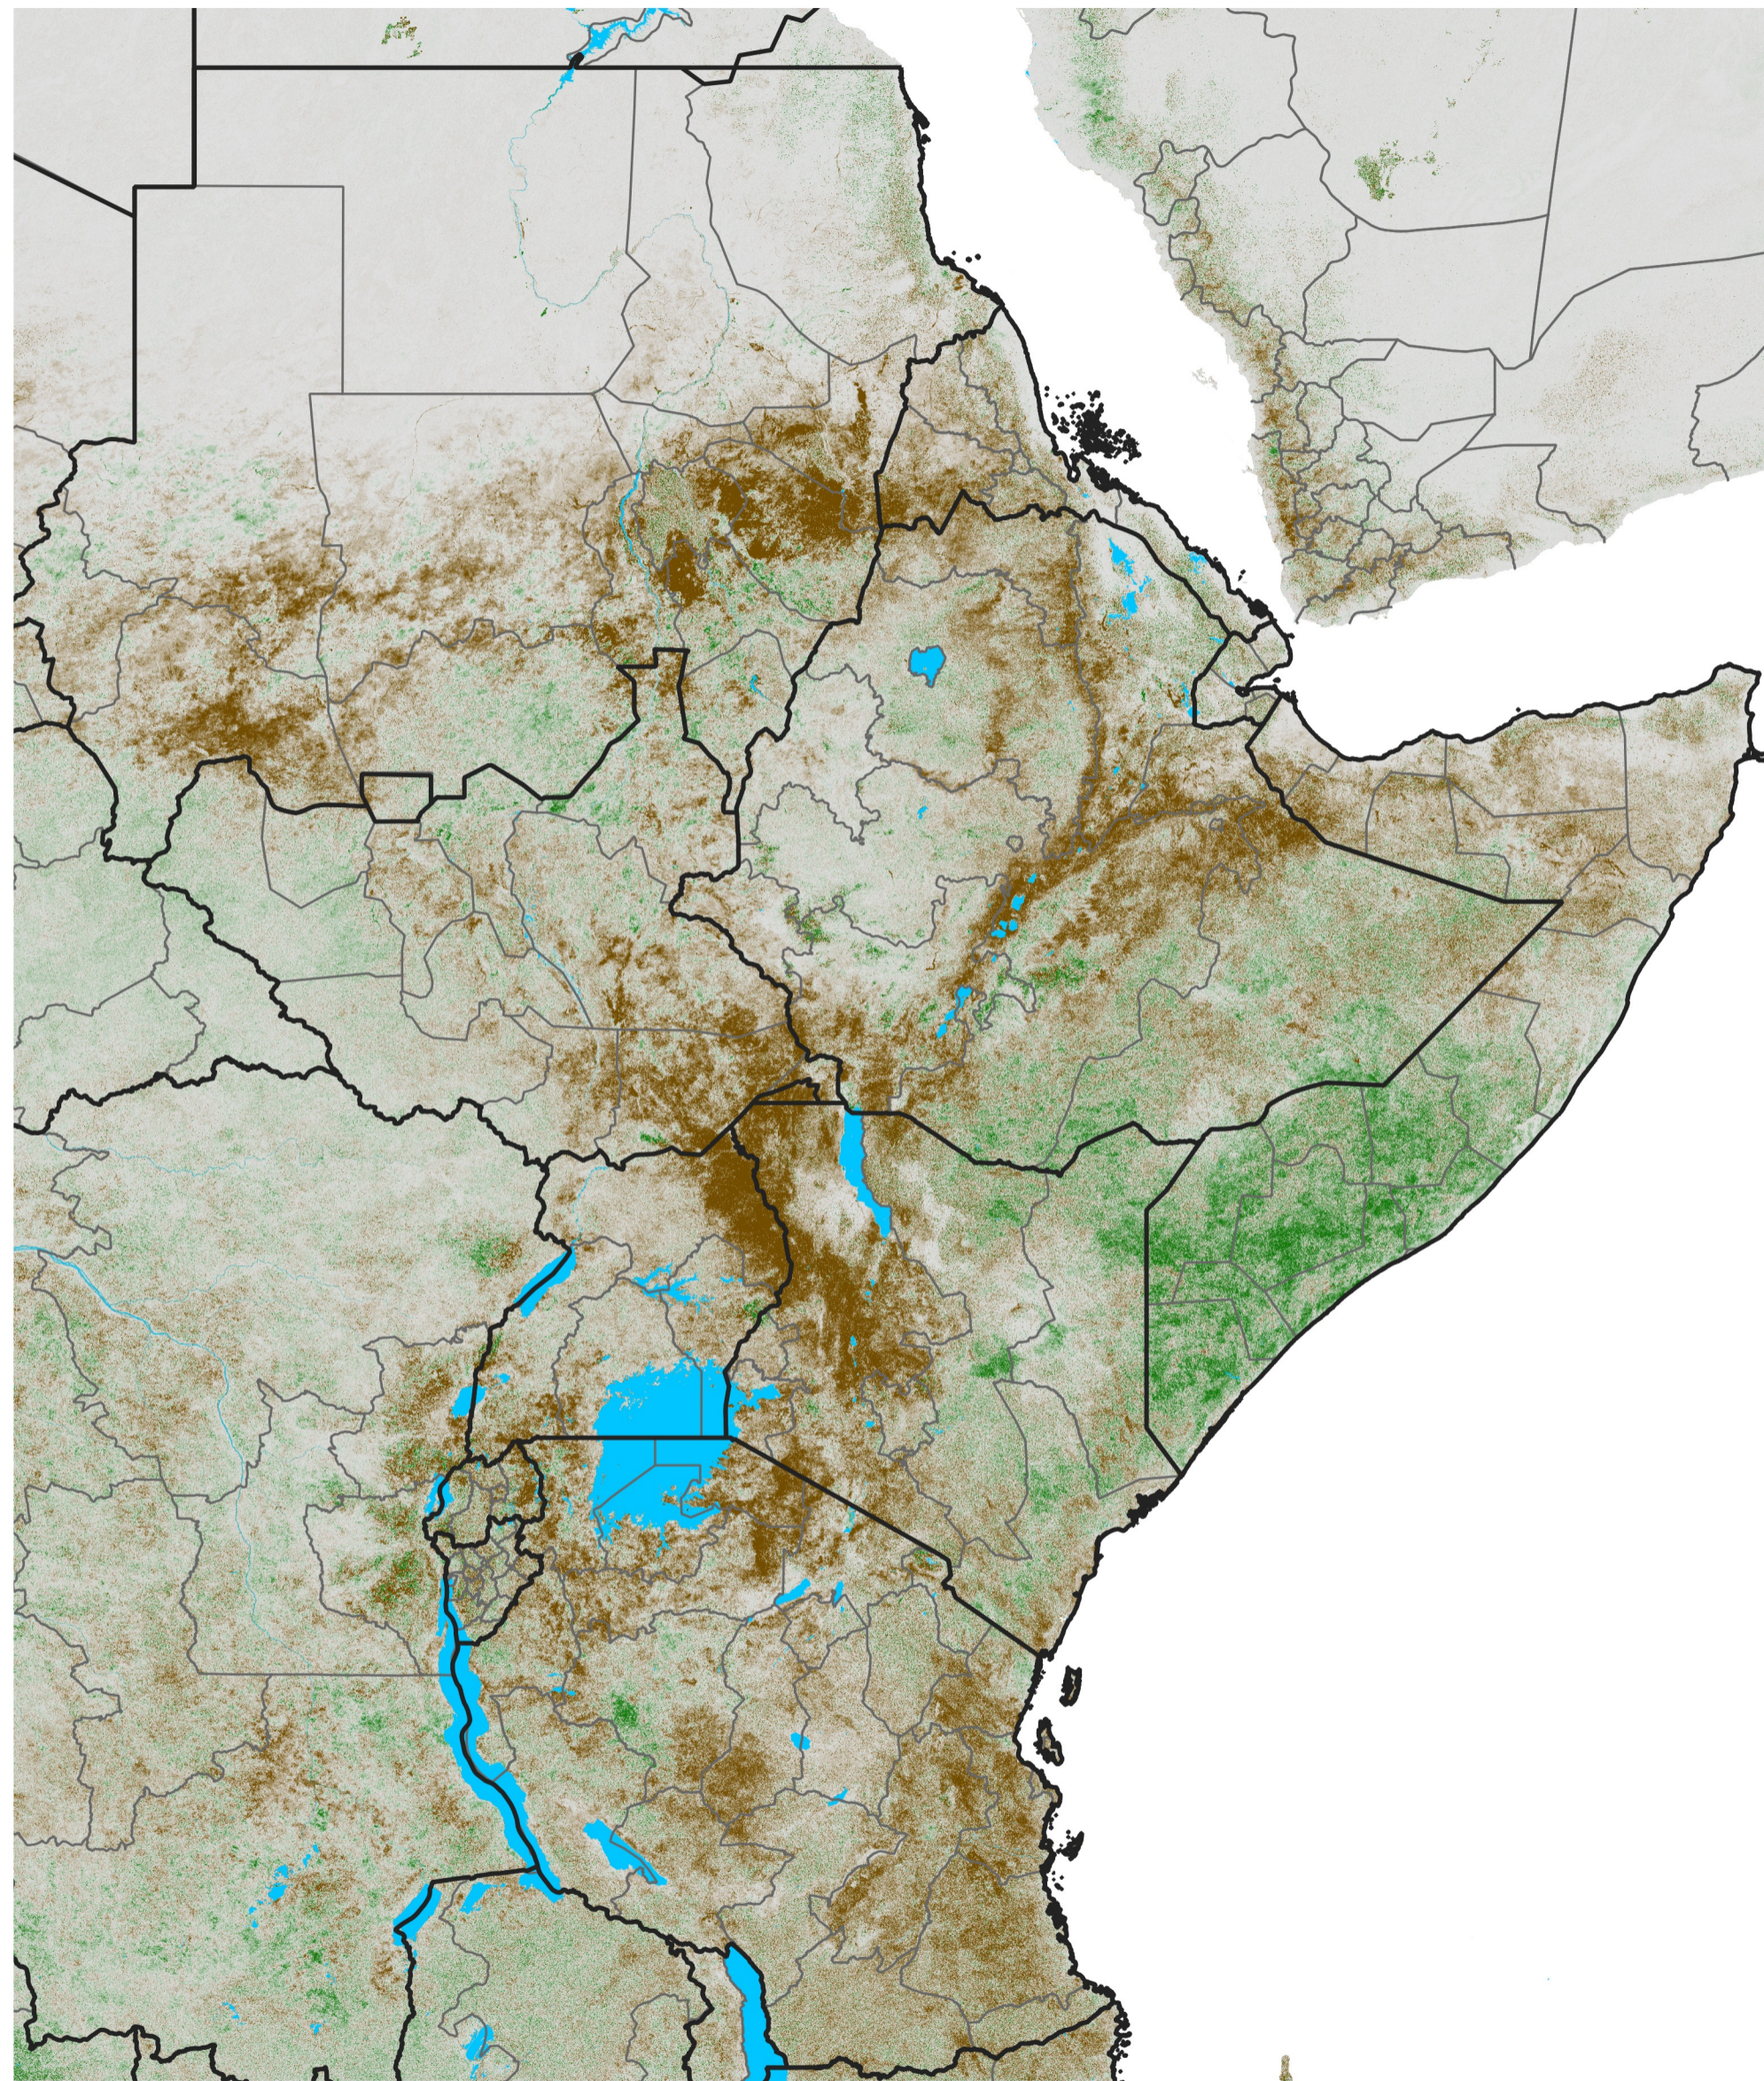

East Africa NDVI Difference

2015 minus 2014

Period 58 / Oct 11 - 20, 2015

NDVI Difference

< -0.3 -0.2 -0.1 -0.05 0.05 0.1 0.2 >0.3

Negative

No Difference

Positive