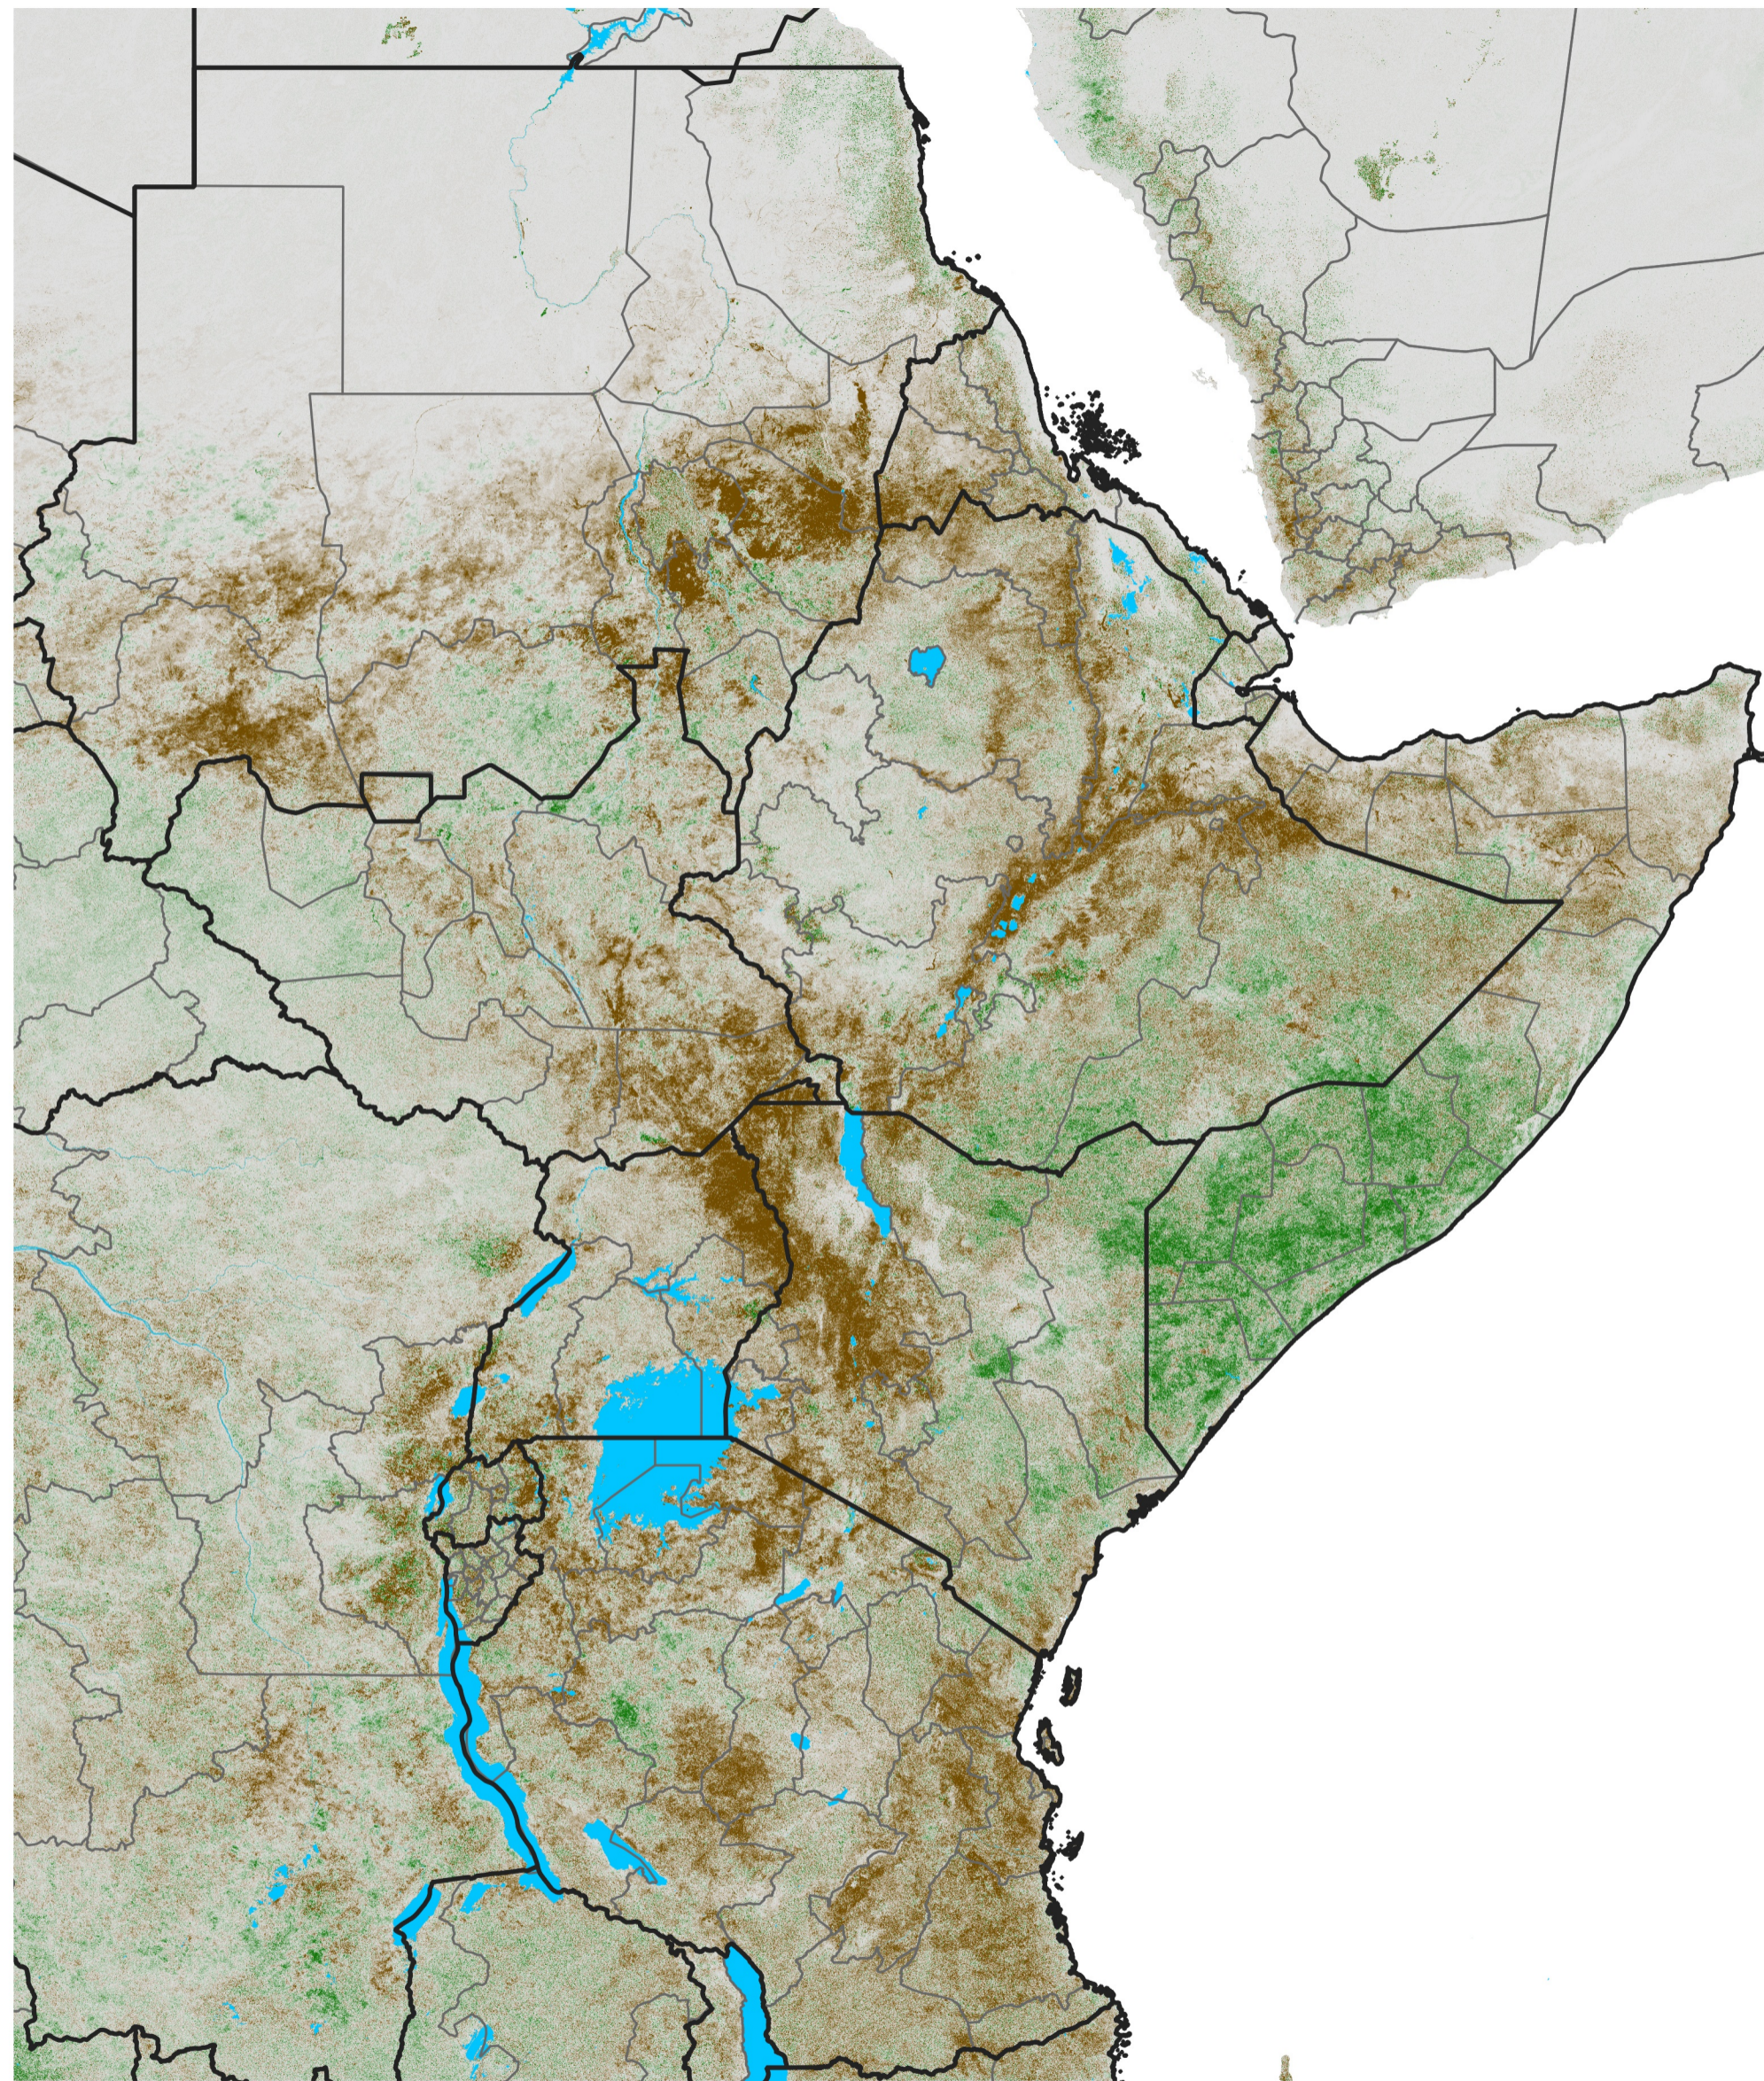

East Africa NDVI Difference

2015 minus 2014

Period 59 / Oct 16 - 25, 2015

NDVI Difference

< -0.3 -0.2 -0.1 -0.05 0.05 0.1 0.2 >0.3

Negative

No Difference

Positive