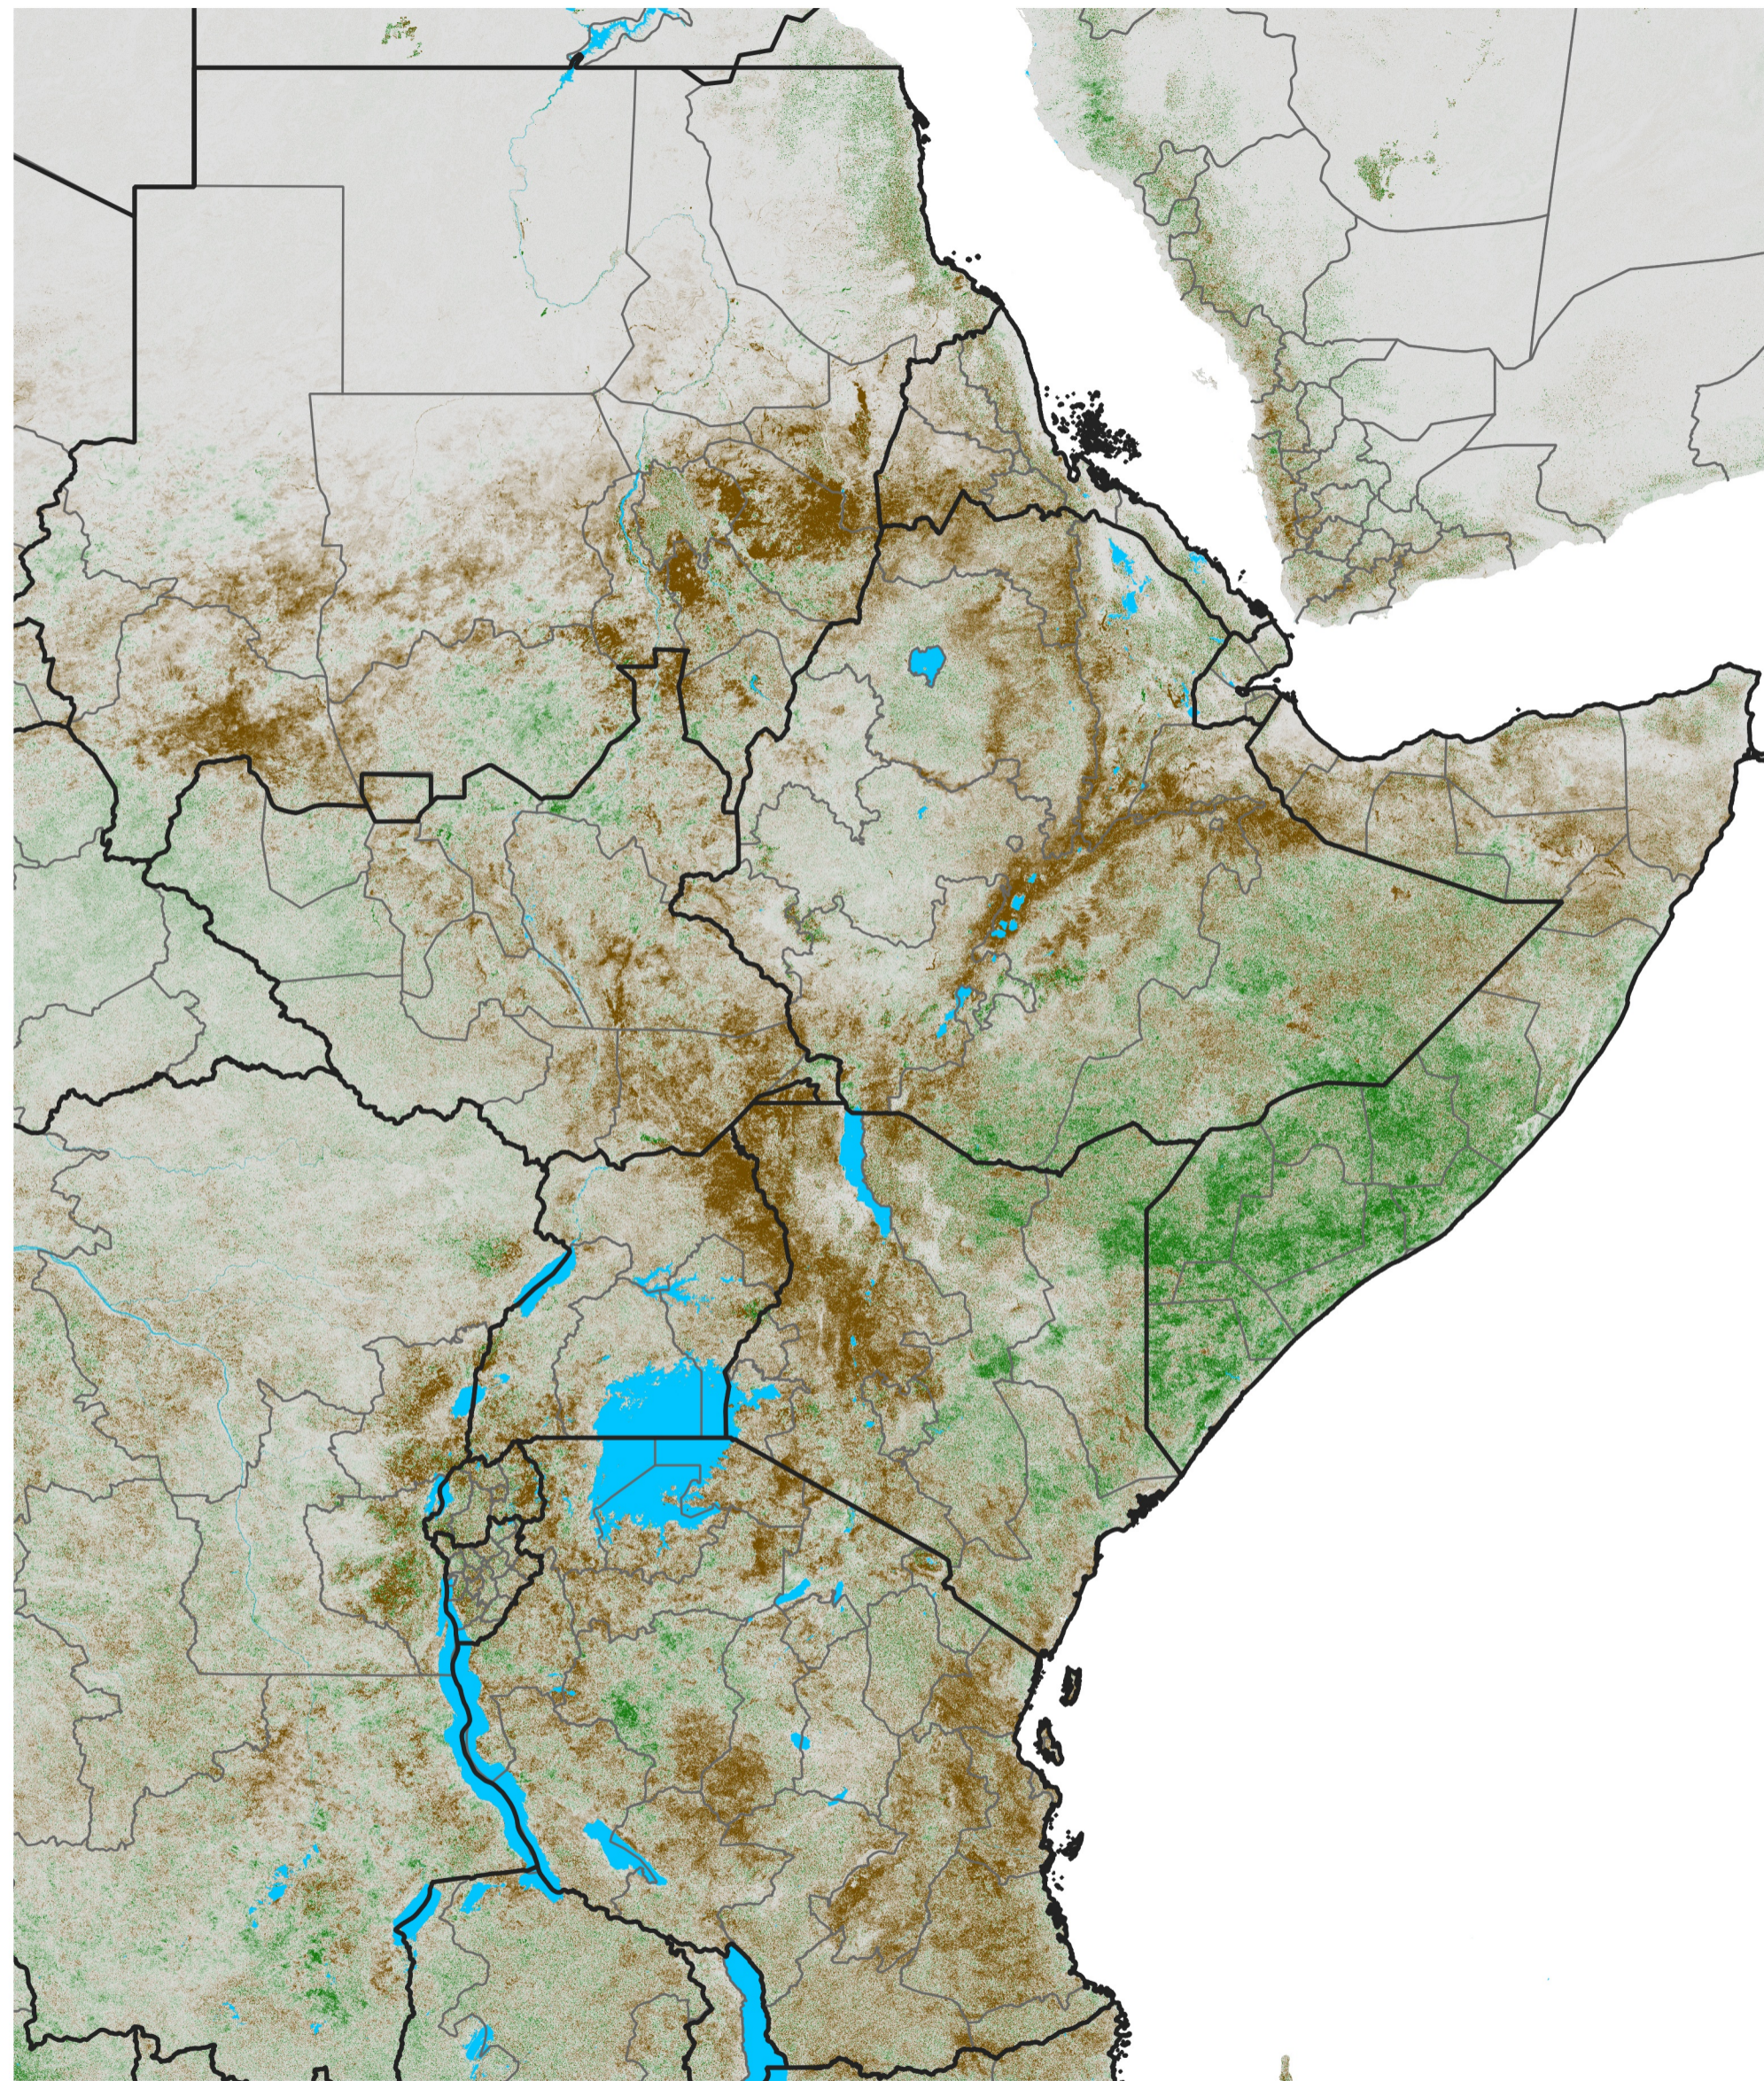

East Africa NDVI Difference

2015 minus 2014

Period 60 / Oct 21 - 31, 2015

NDVI Difference

< -0.3 -0.2 -0.1 -0.05 0.05 0.1 0.2 >0.3

Negative

No Difference

Positive