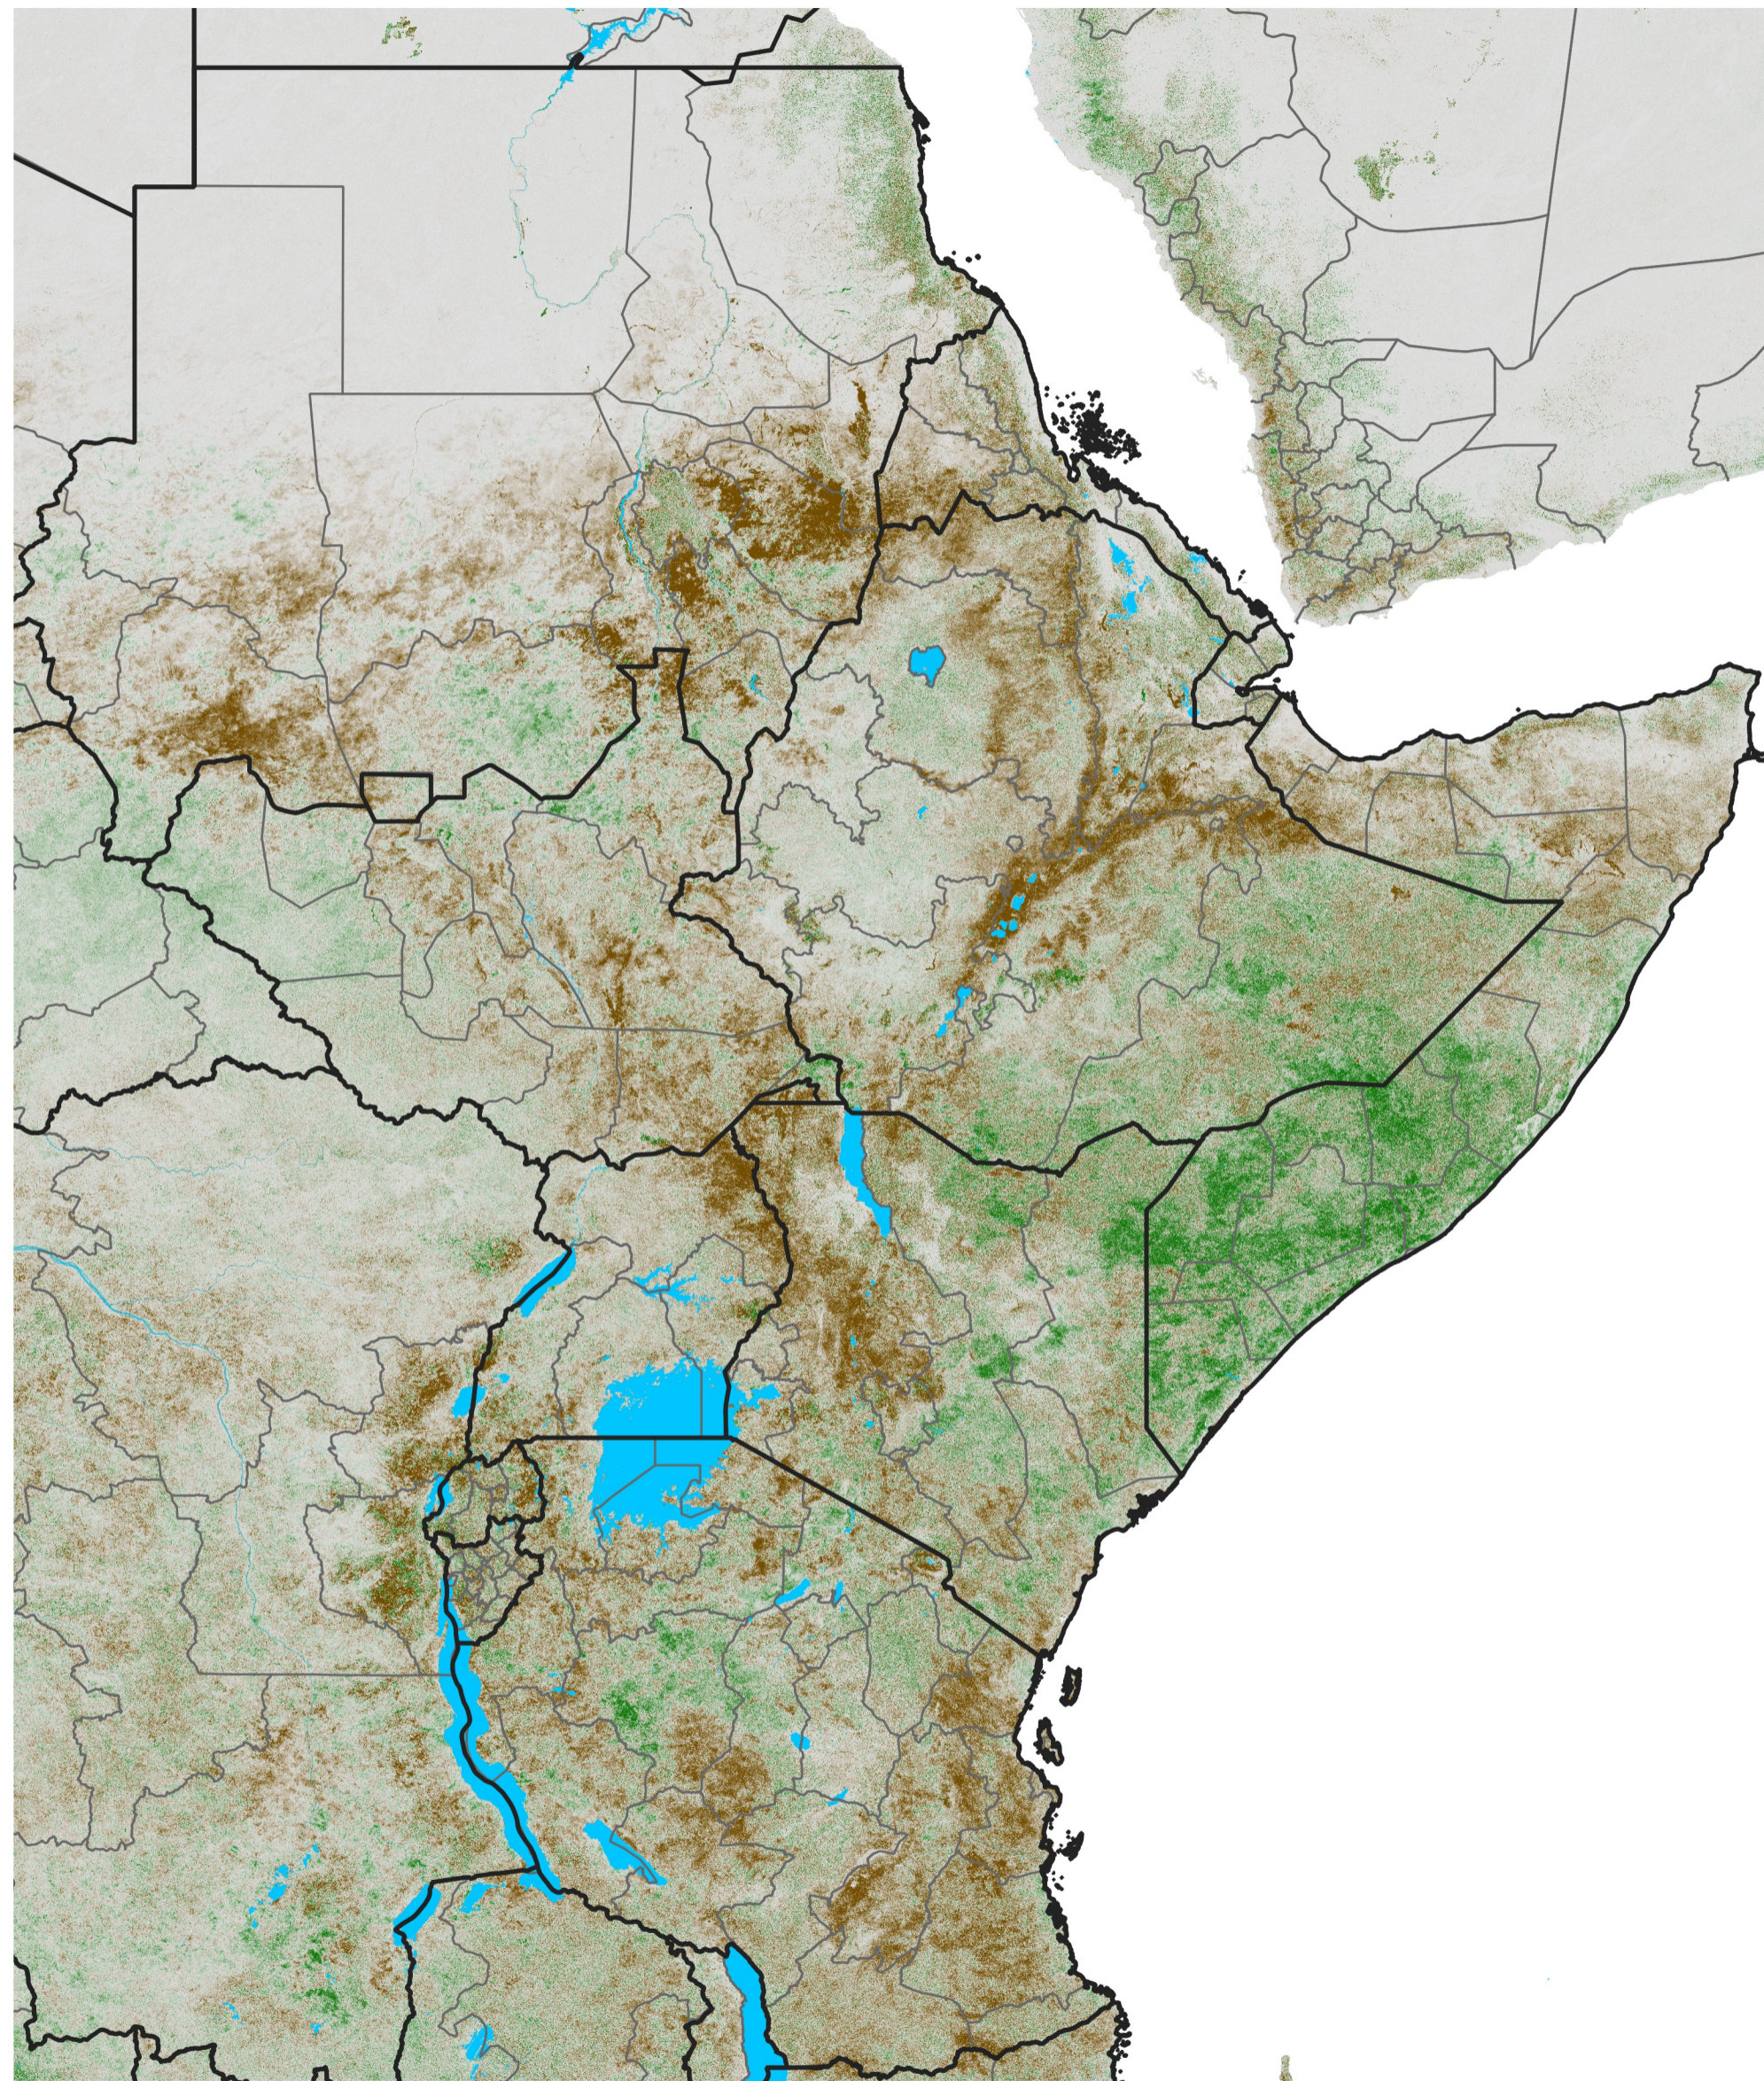

# East Africa NDVI Difference

2015 minus 2014

Period 61 / Oct 26 - Nov 05, 2015

## NDVI Difference

< -0.3   -0.2   -0.1   -0.05   0.05   0.1   0.2   > 0.3

Negative

No Difference

Positive