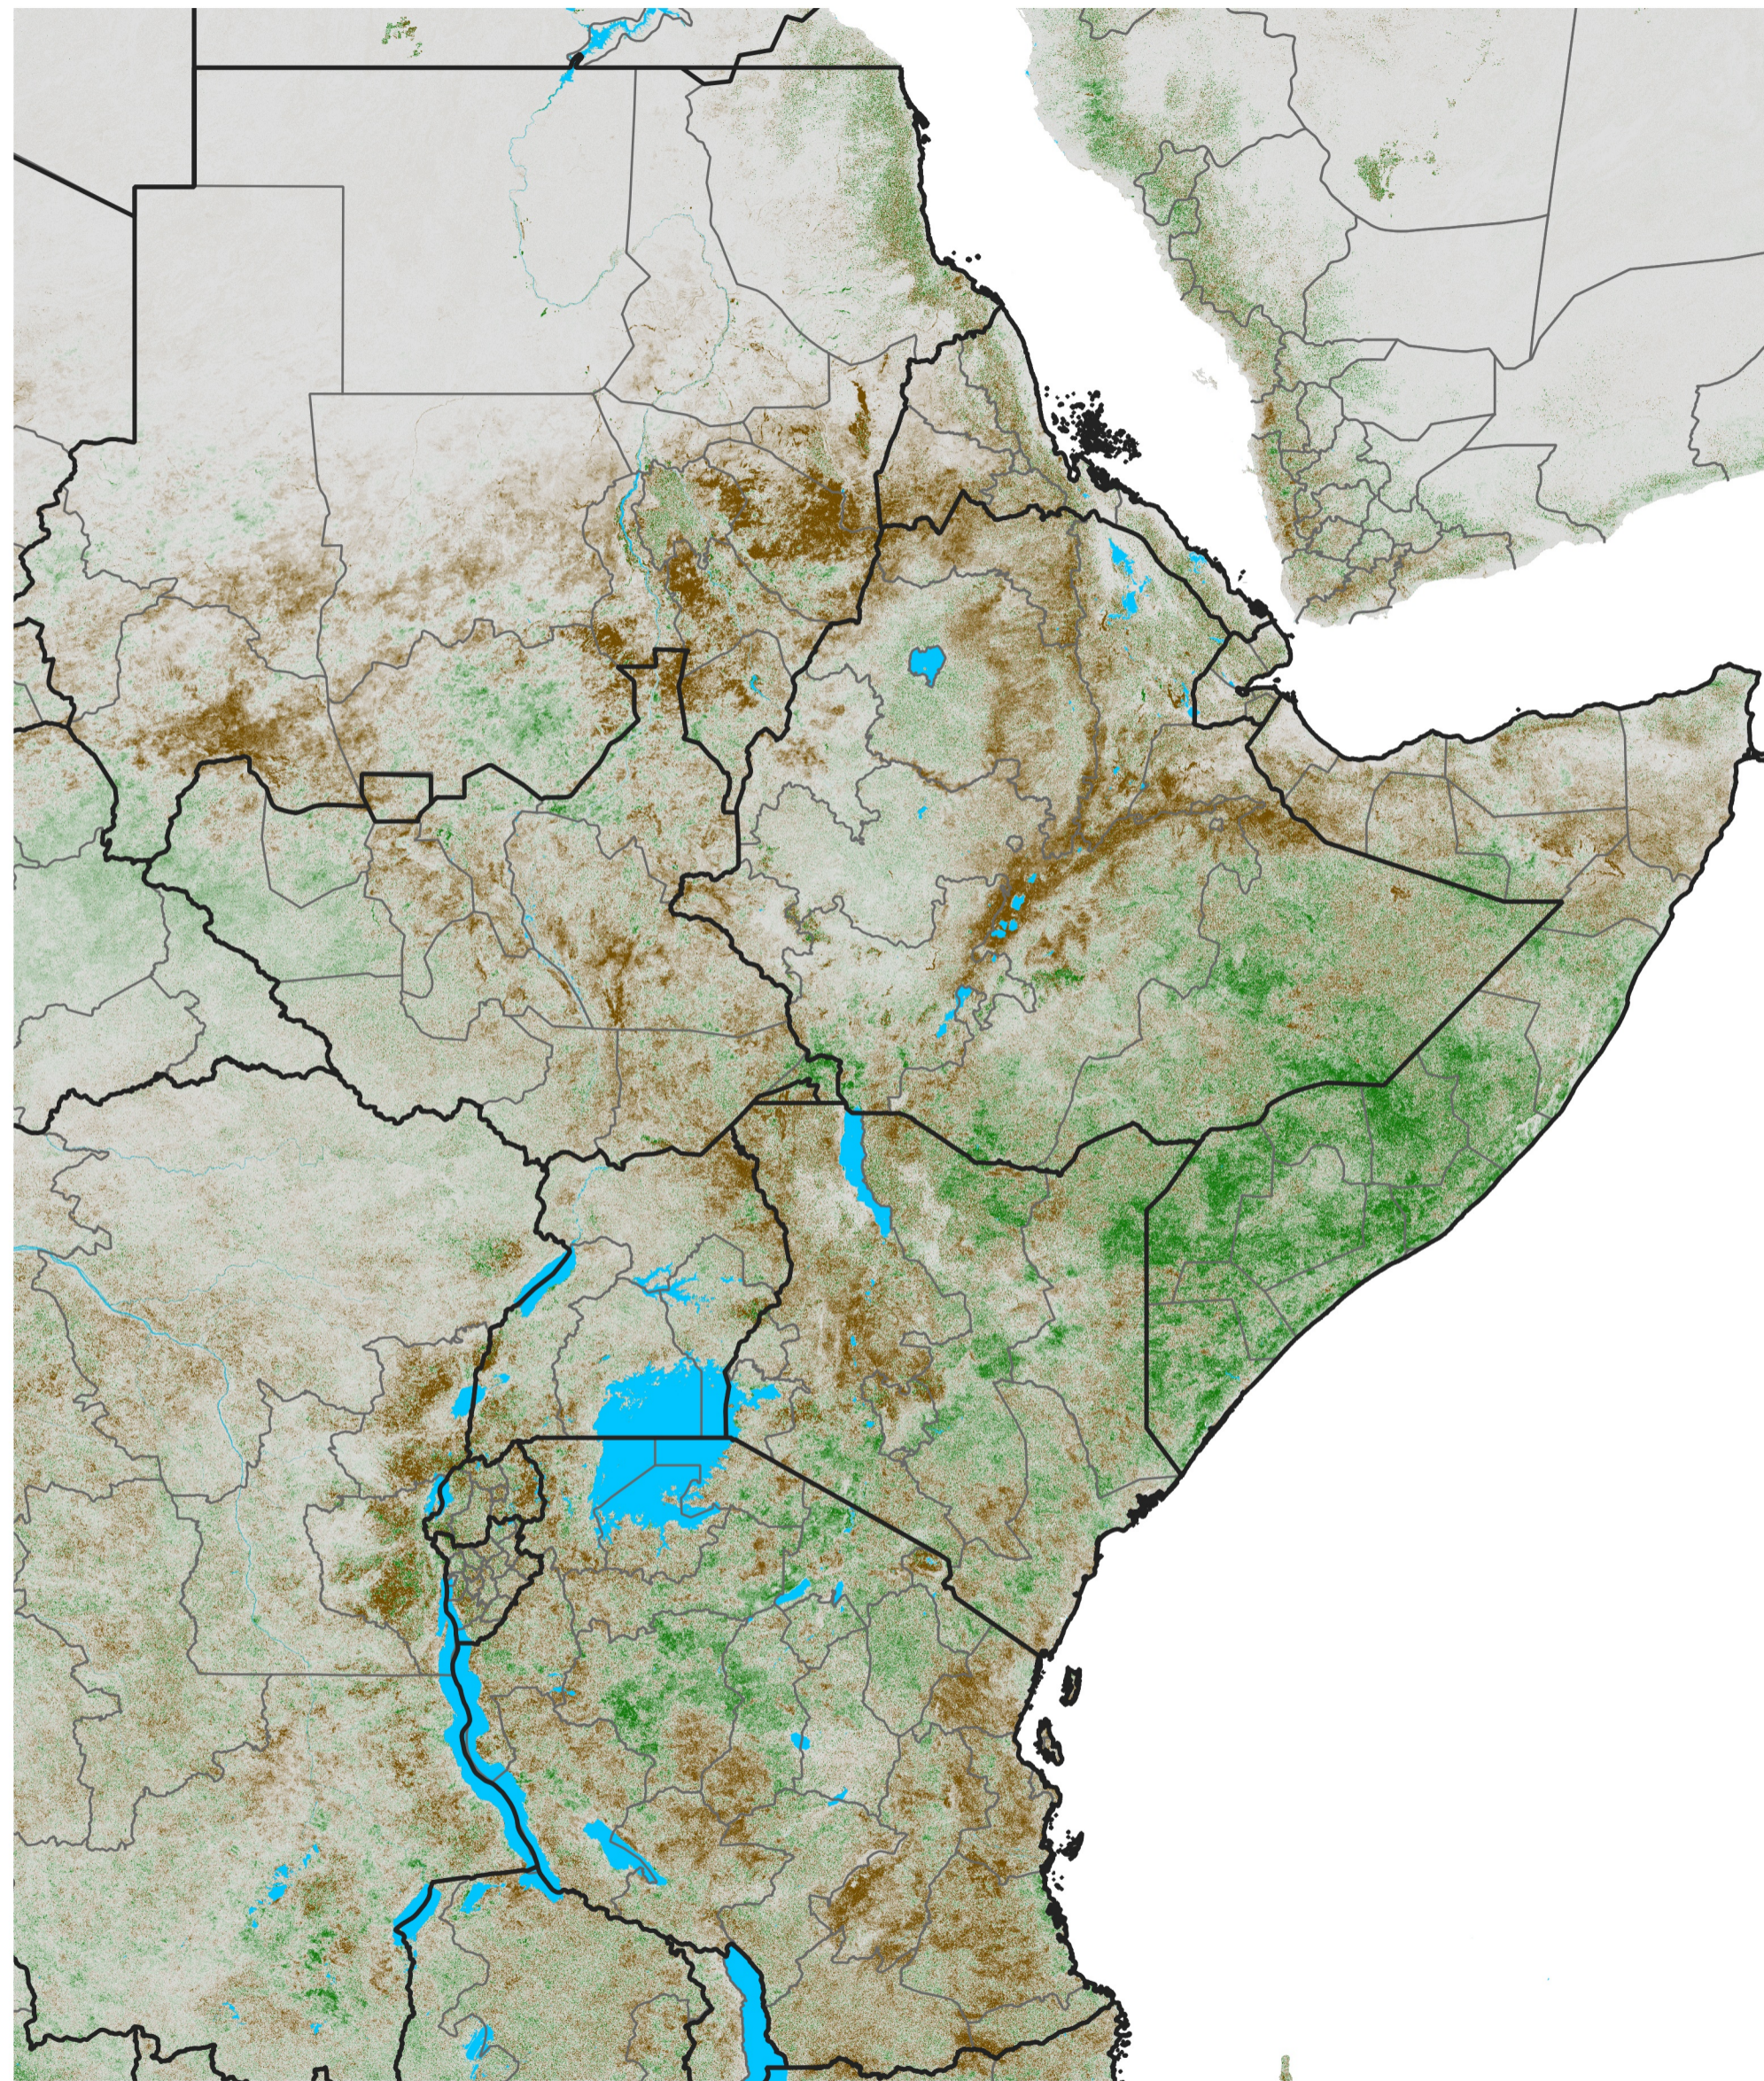

East Africa NDVI Difference

2015 minus 2014

Period 62 / Nov 01 - 10, 2015

NDVI Difference

< -0.3 -0.2 -0.1 -0.05 0.05 0.1 0.2 >0.3

Negative

No Difference

Positive