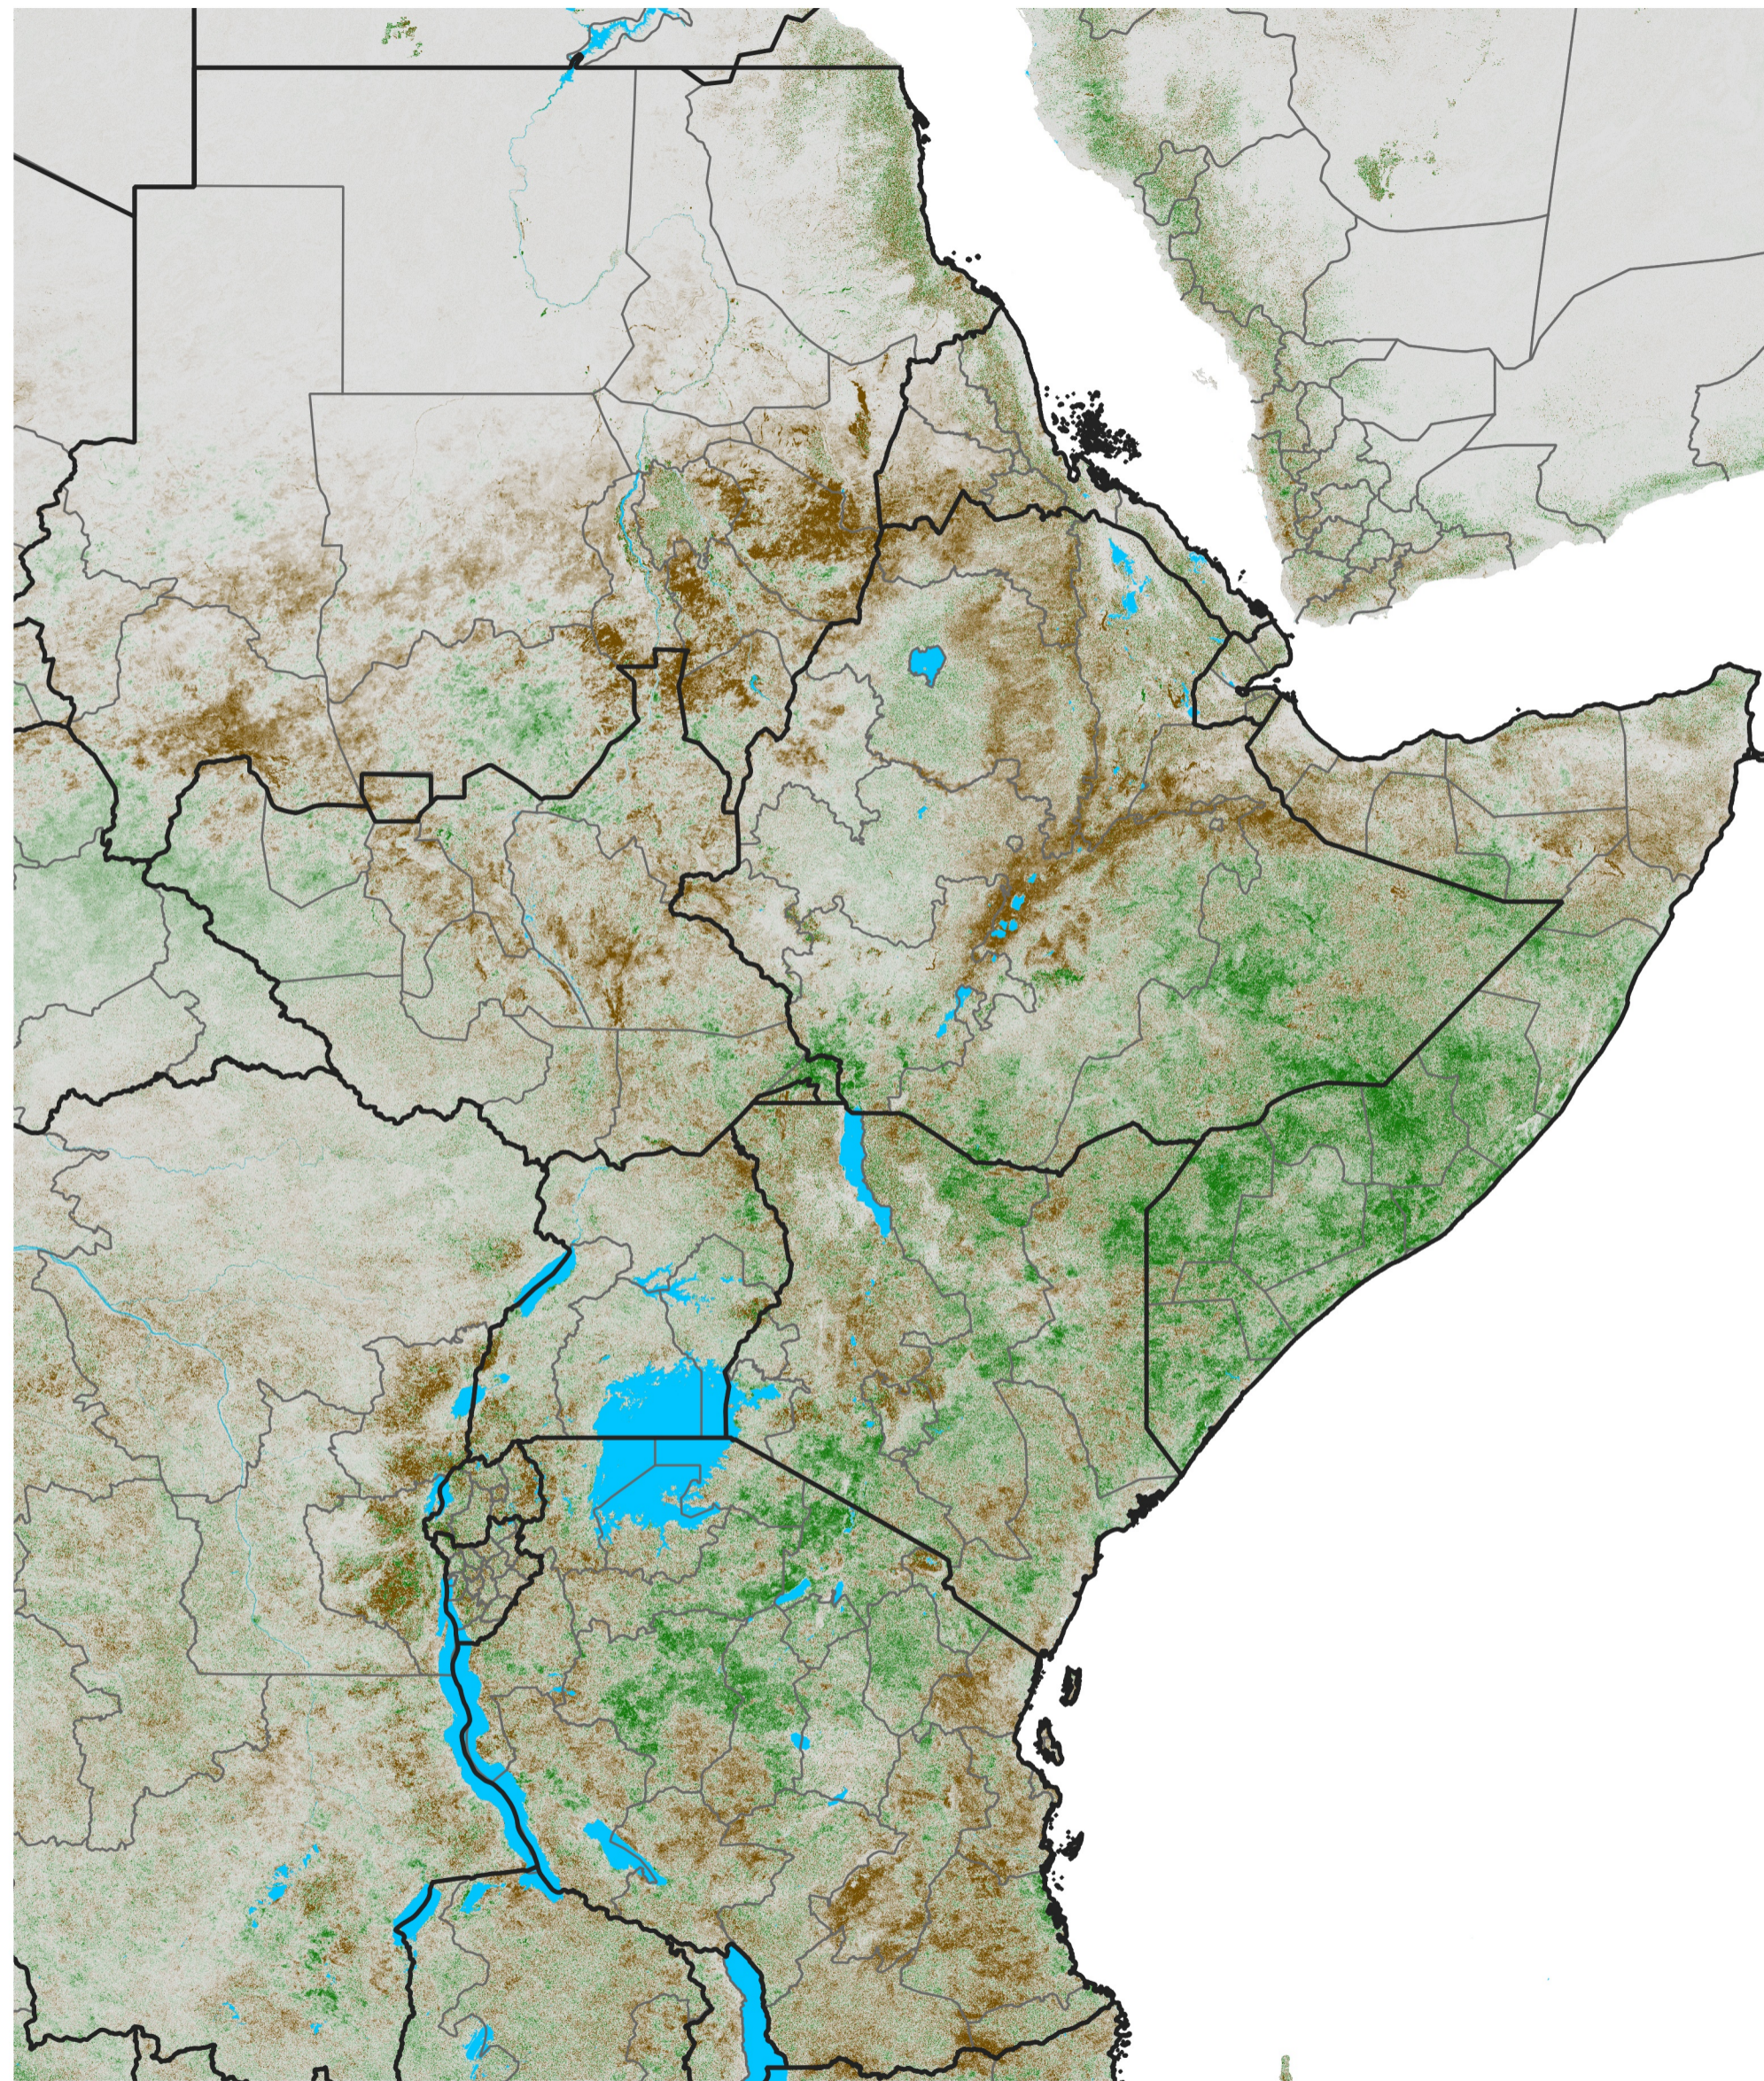

# East Africa NDVI Difference

2015 minus 2014

Period 63 / Nov 06 - 15, 2015

## NDVI Difference

< -0.3   -0.2   -0.1   -0.05   0.05   0.1   0.2   >0.3

Negative

No Difference

Positive