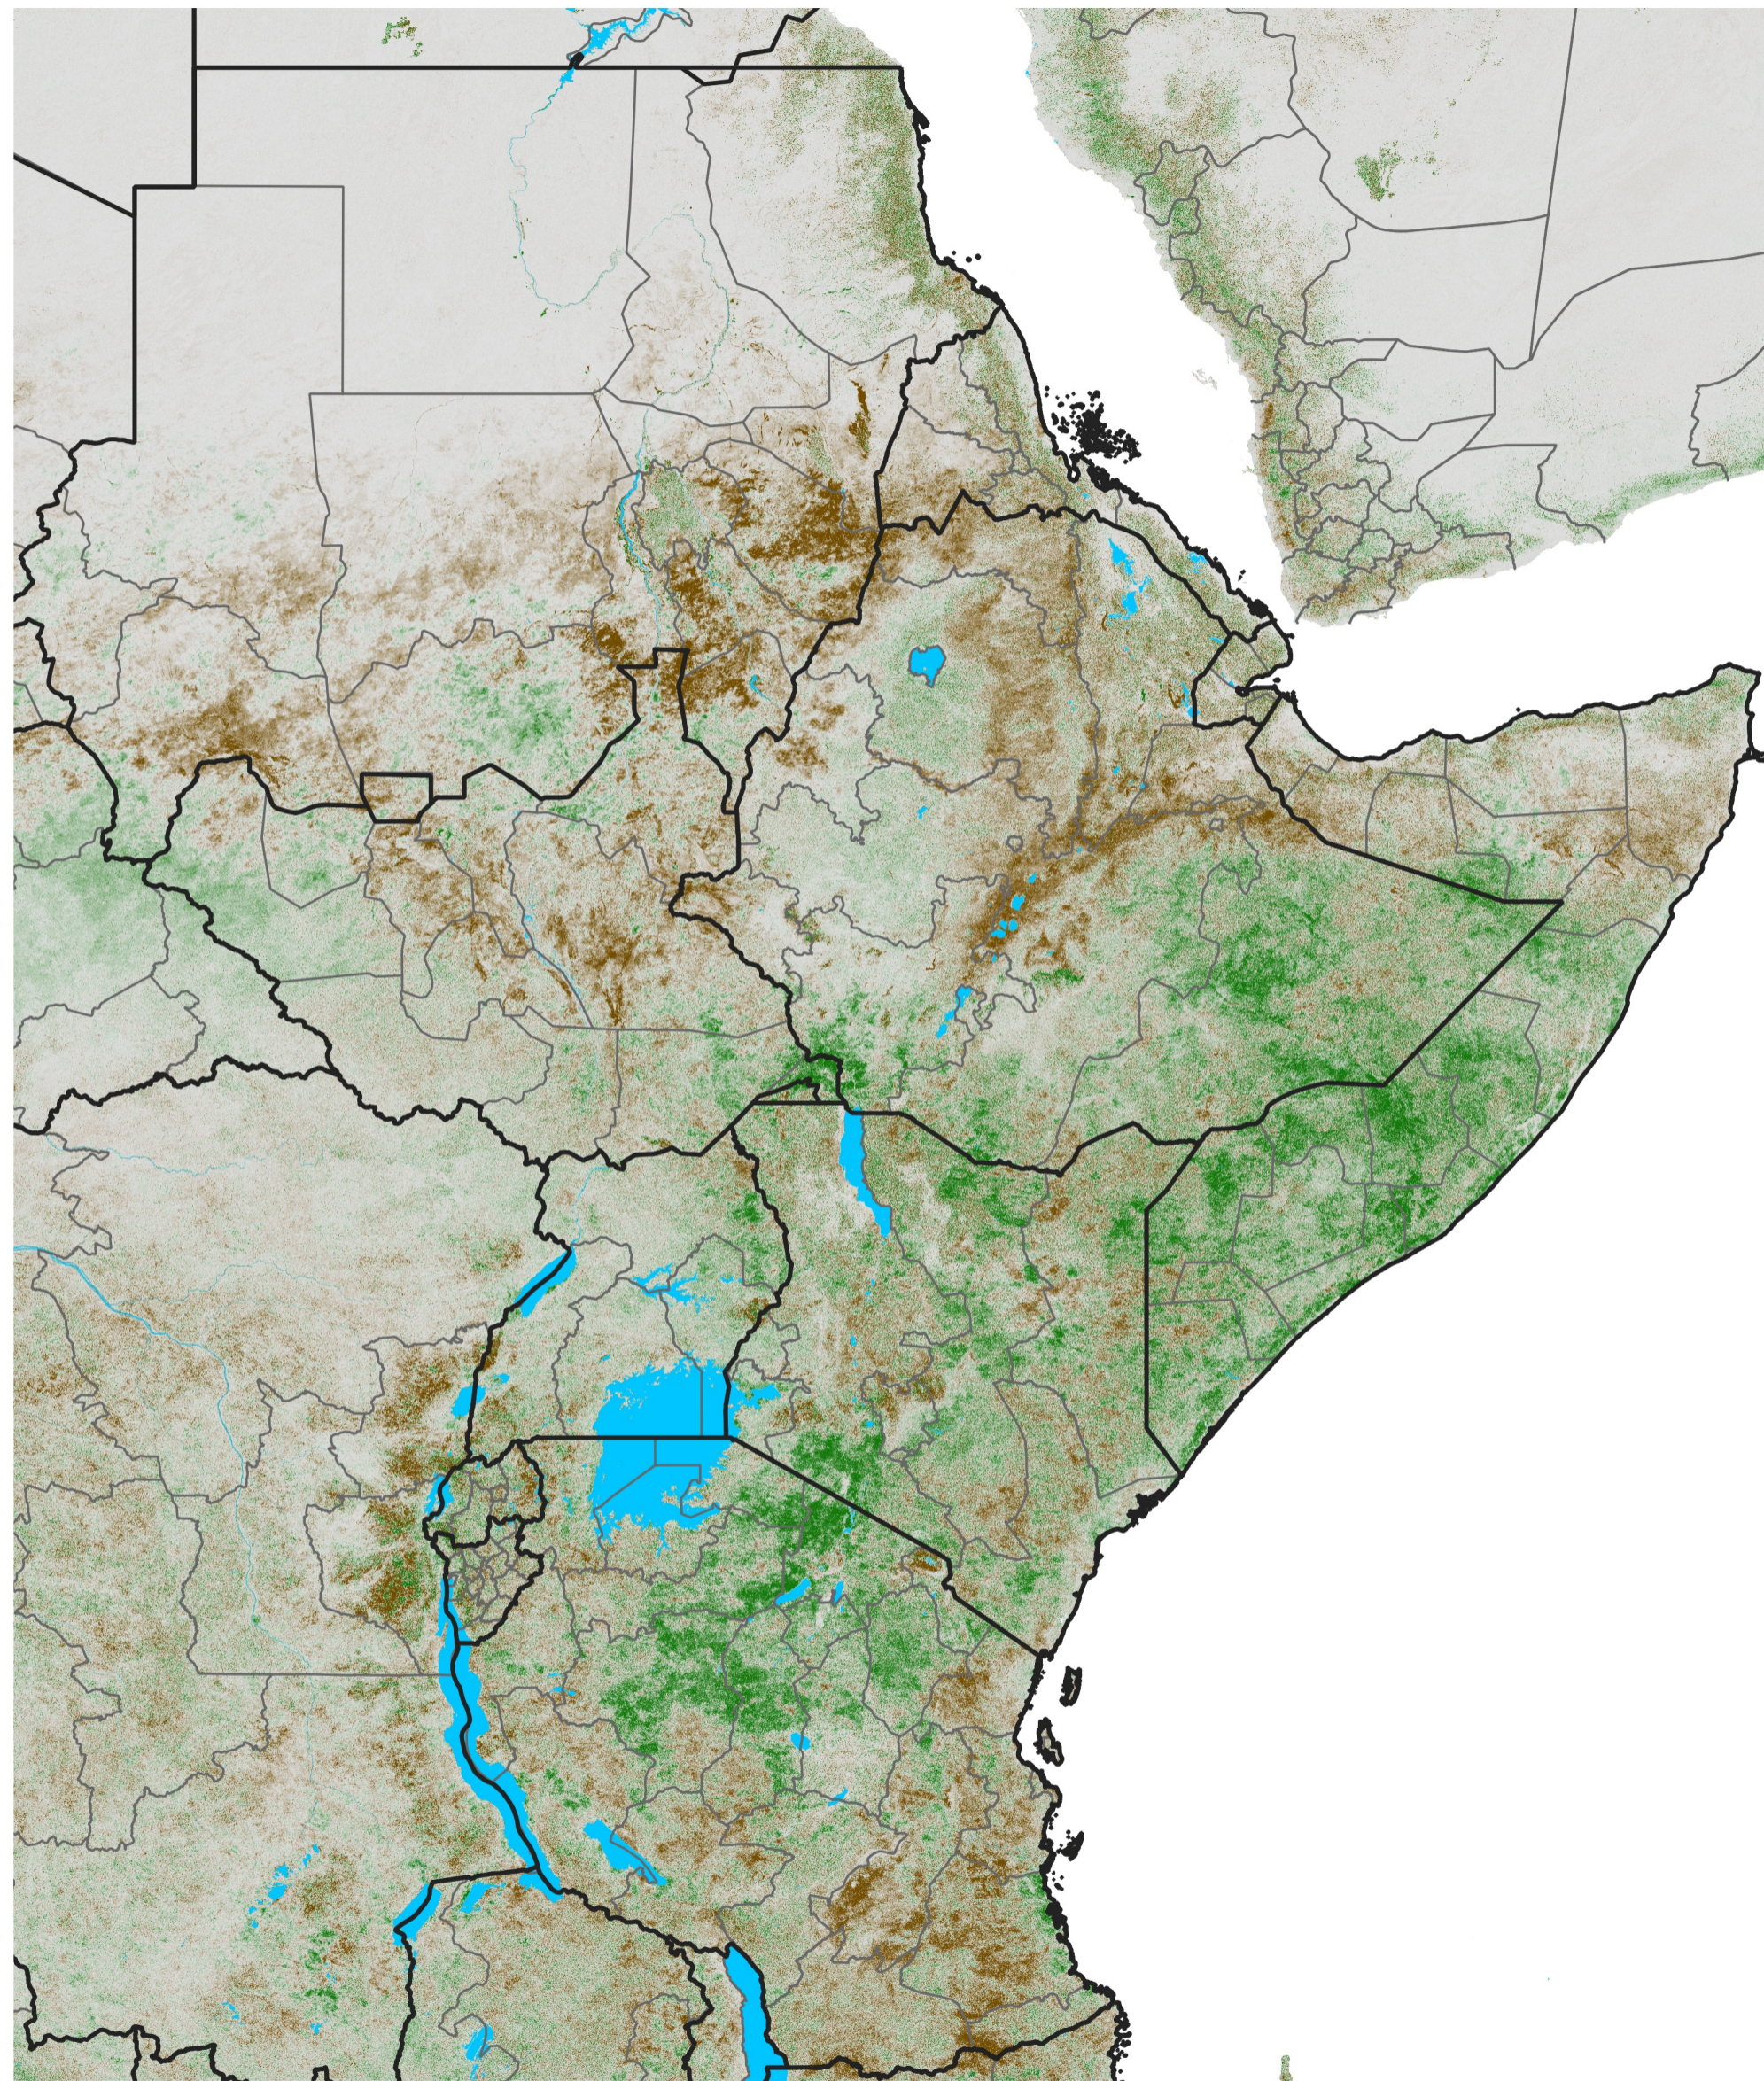

East Africa NDVI Difference

2015 minus 2014

Period 64 / Nov 11 - 20, 2015

NDVI Difference

<math>< -0.3</math> -0.2 -0.1 -0.05 0.05 0.1 0.2 > 0.3

Negative

No Difference

Positive