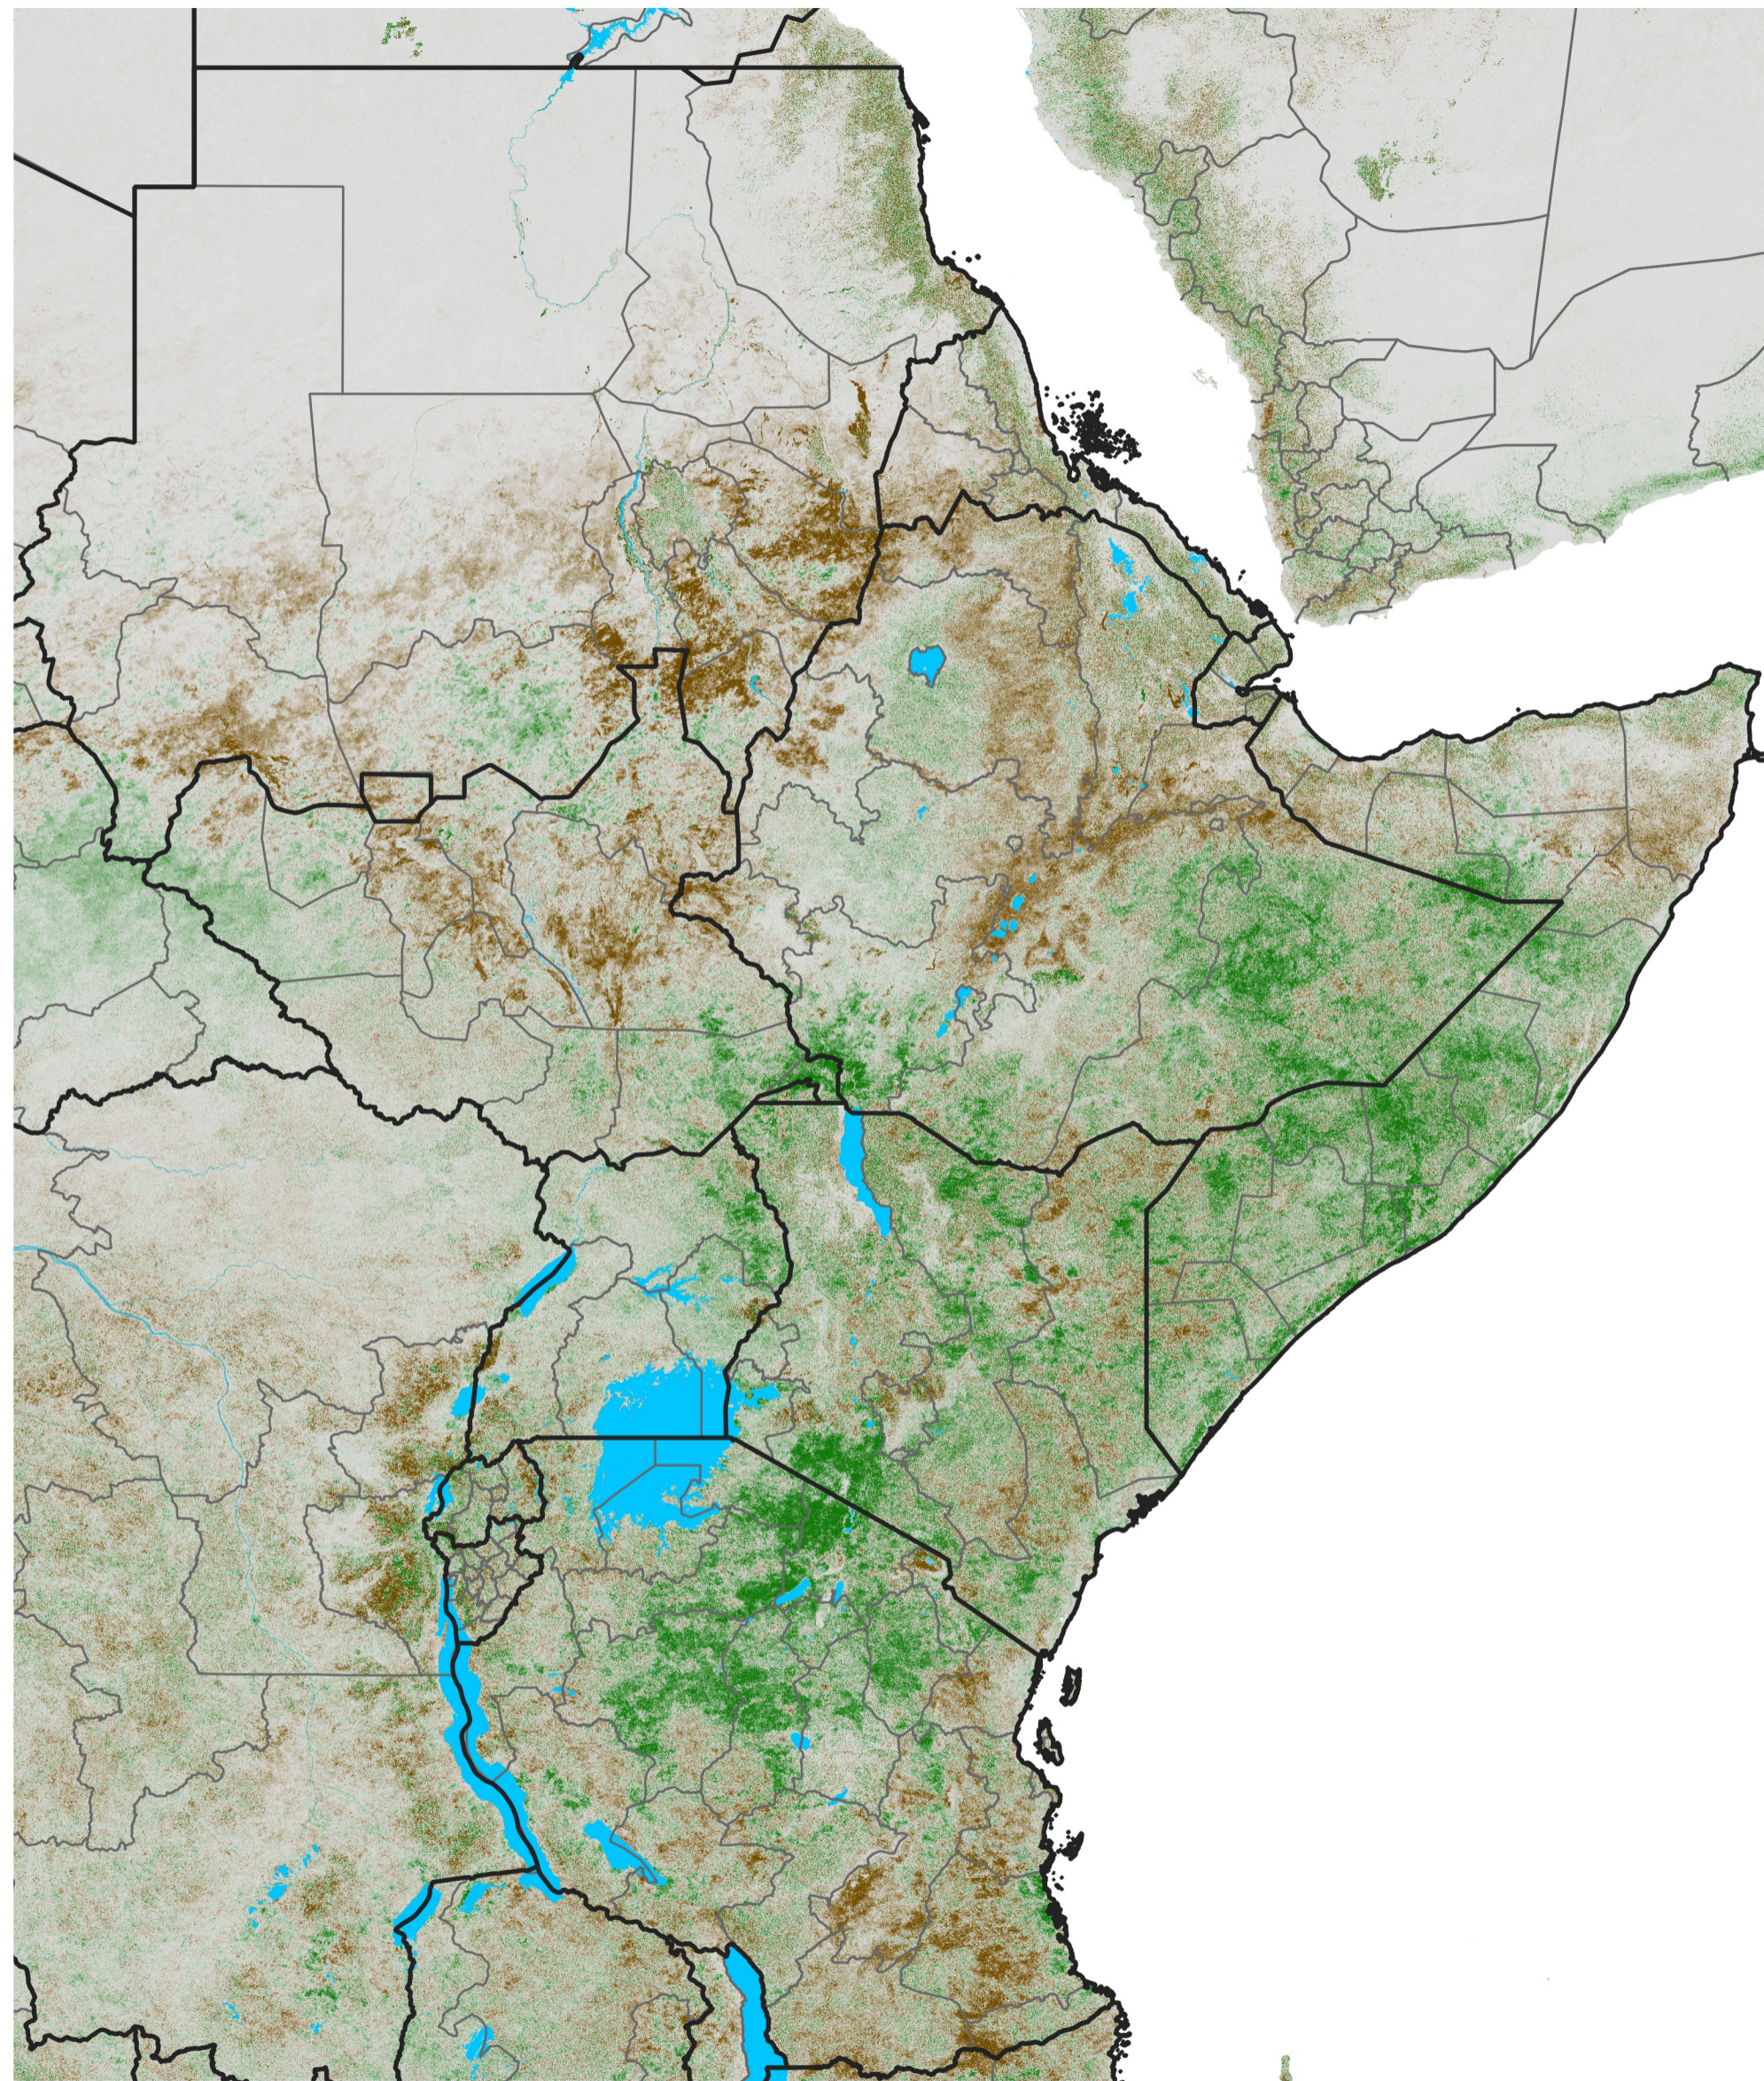

East Africa NDVI Difference

2015 minus 2014

Period 65 / Nov 16 - 25, 2015

NDVI Difference

<math>< -0.3</math> -0.2 -0.1 -0.05 0.05 0.1 0.2 > 0.3

Negative

No Difference

Positive