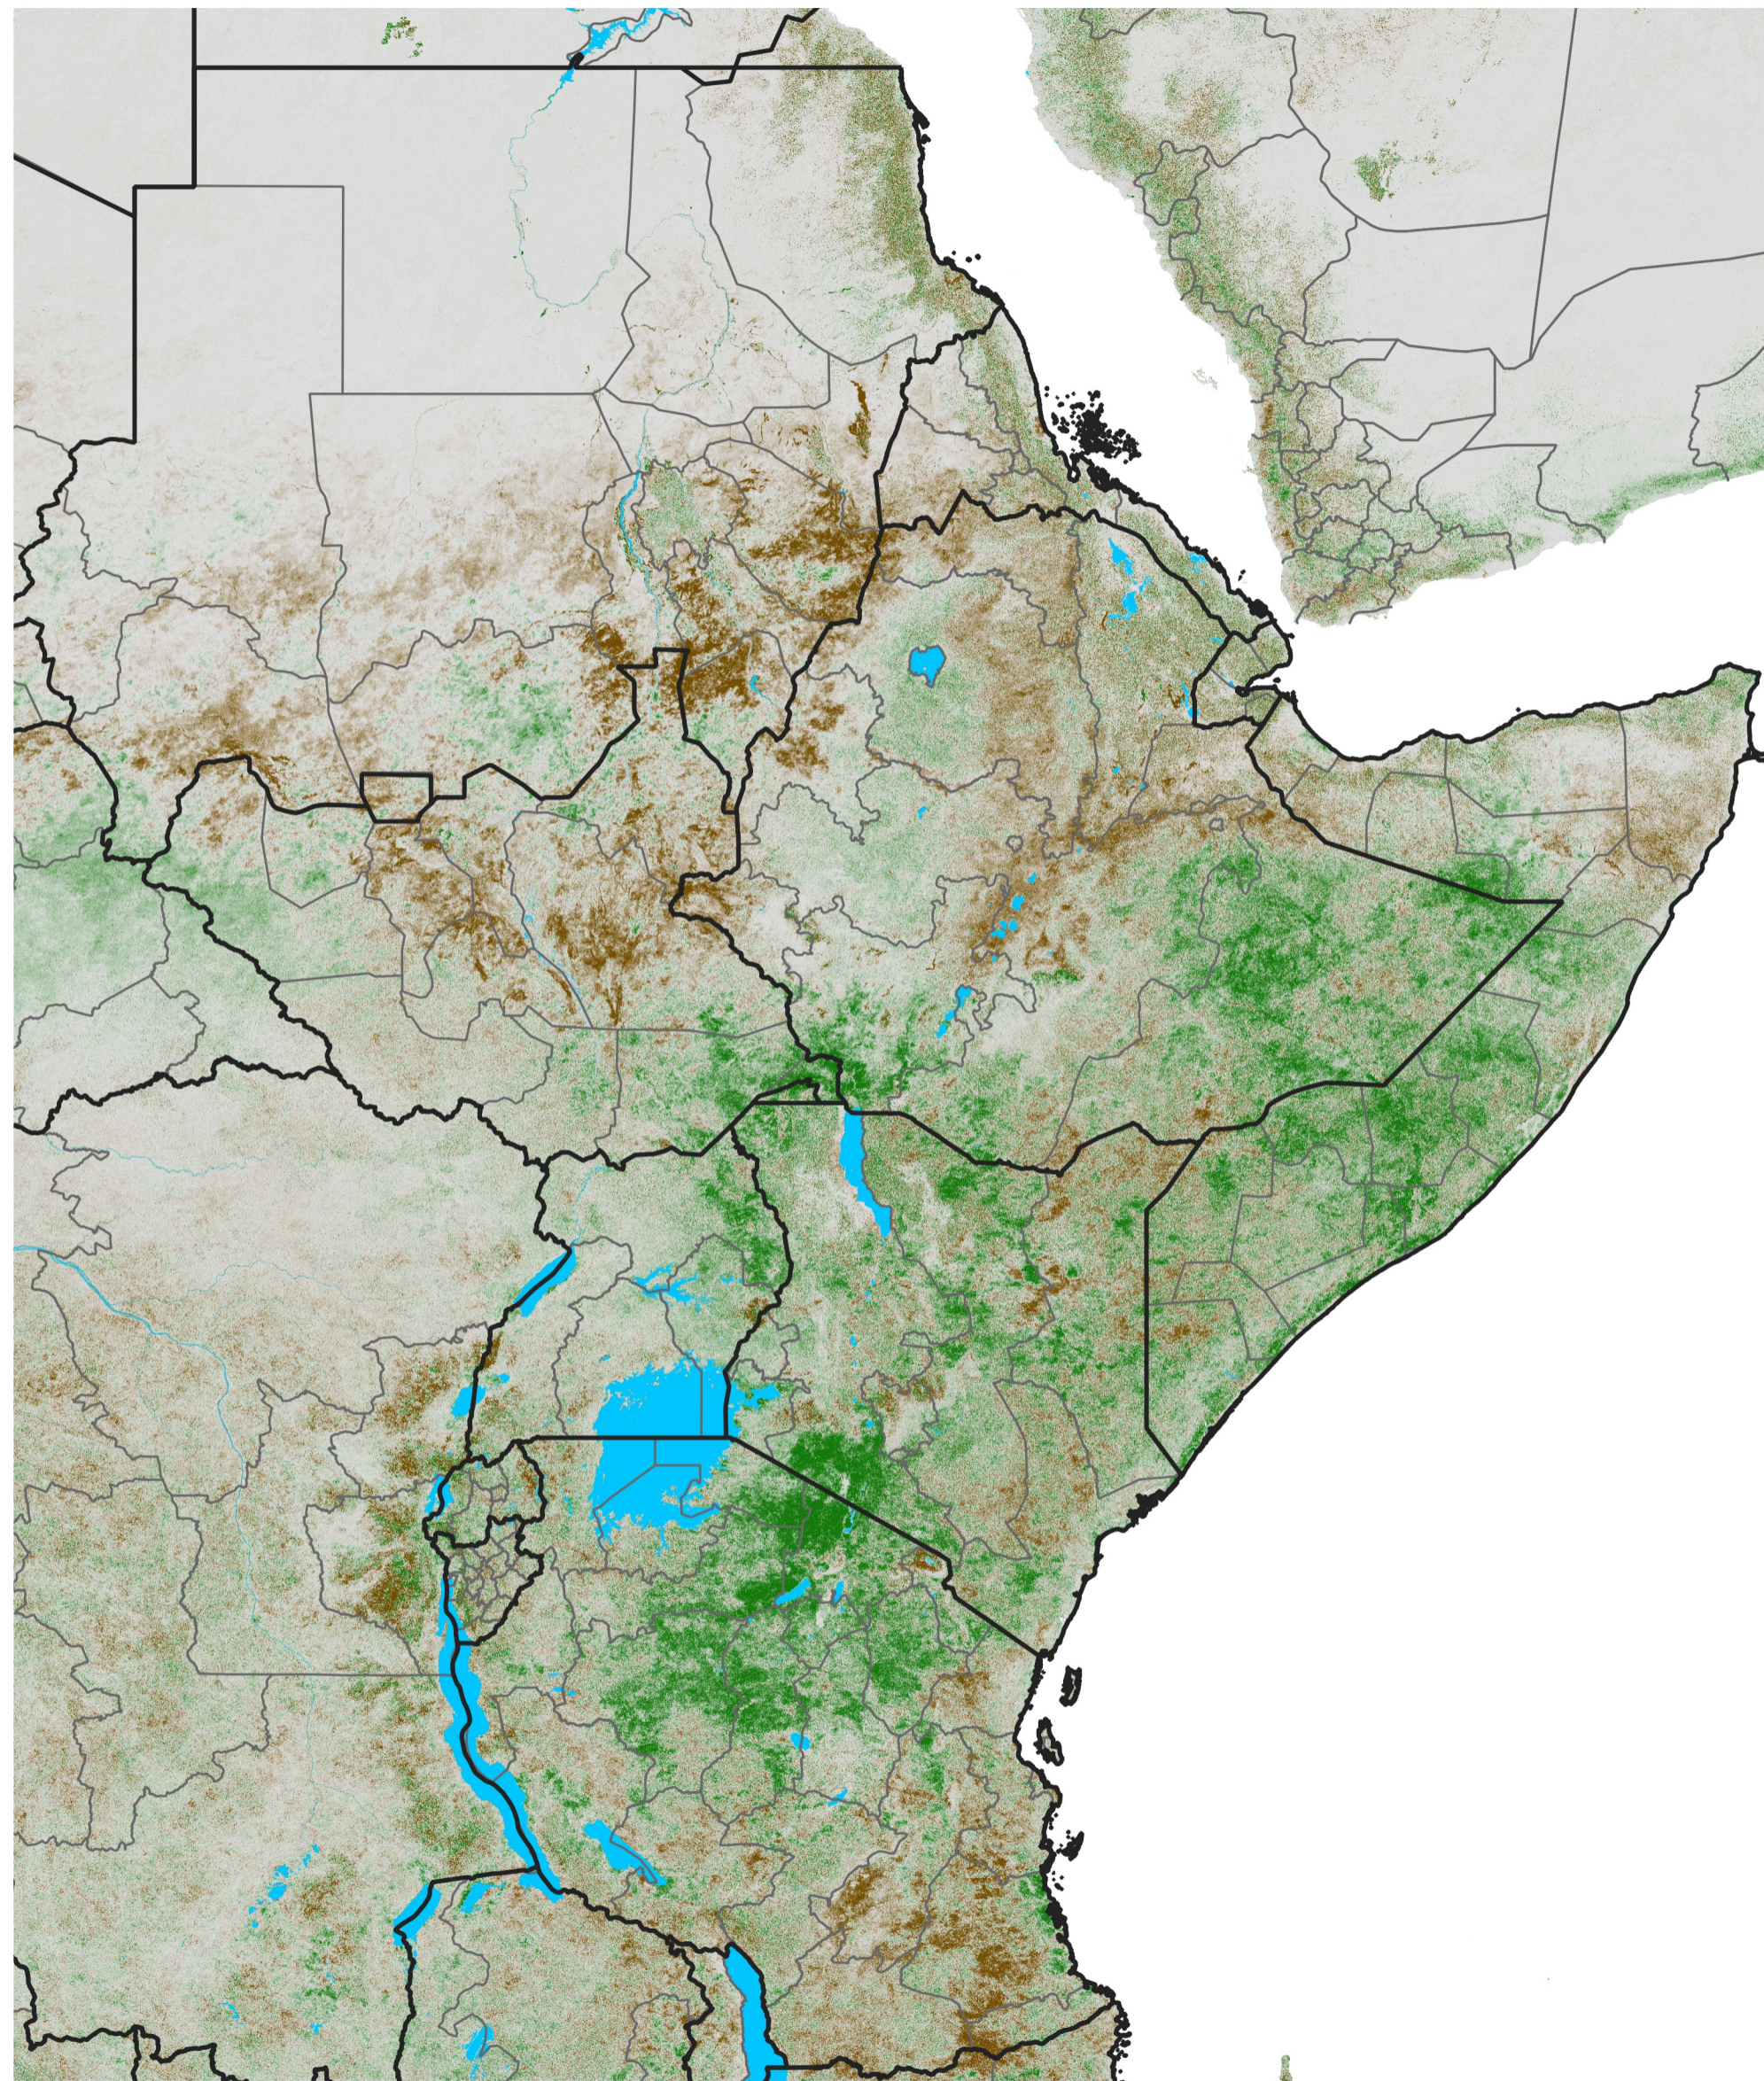

East Africa NDVI Difference

2015 minus 2014

Period 66 / Nov 21 - 30, 2015

NDVI Difference

< -0.3 -0.2 -0.1 -0.05 0.05 0.1 0.2 >0.3

Negative

No Difference

Positive