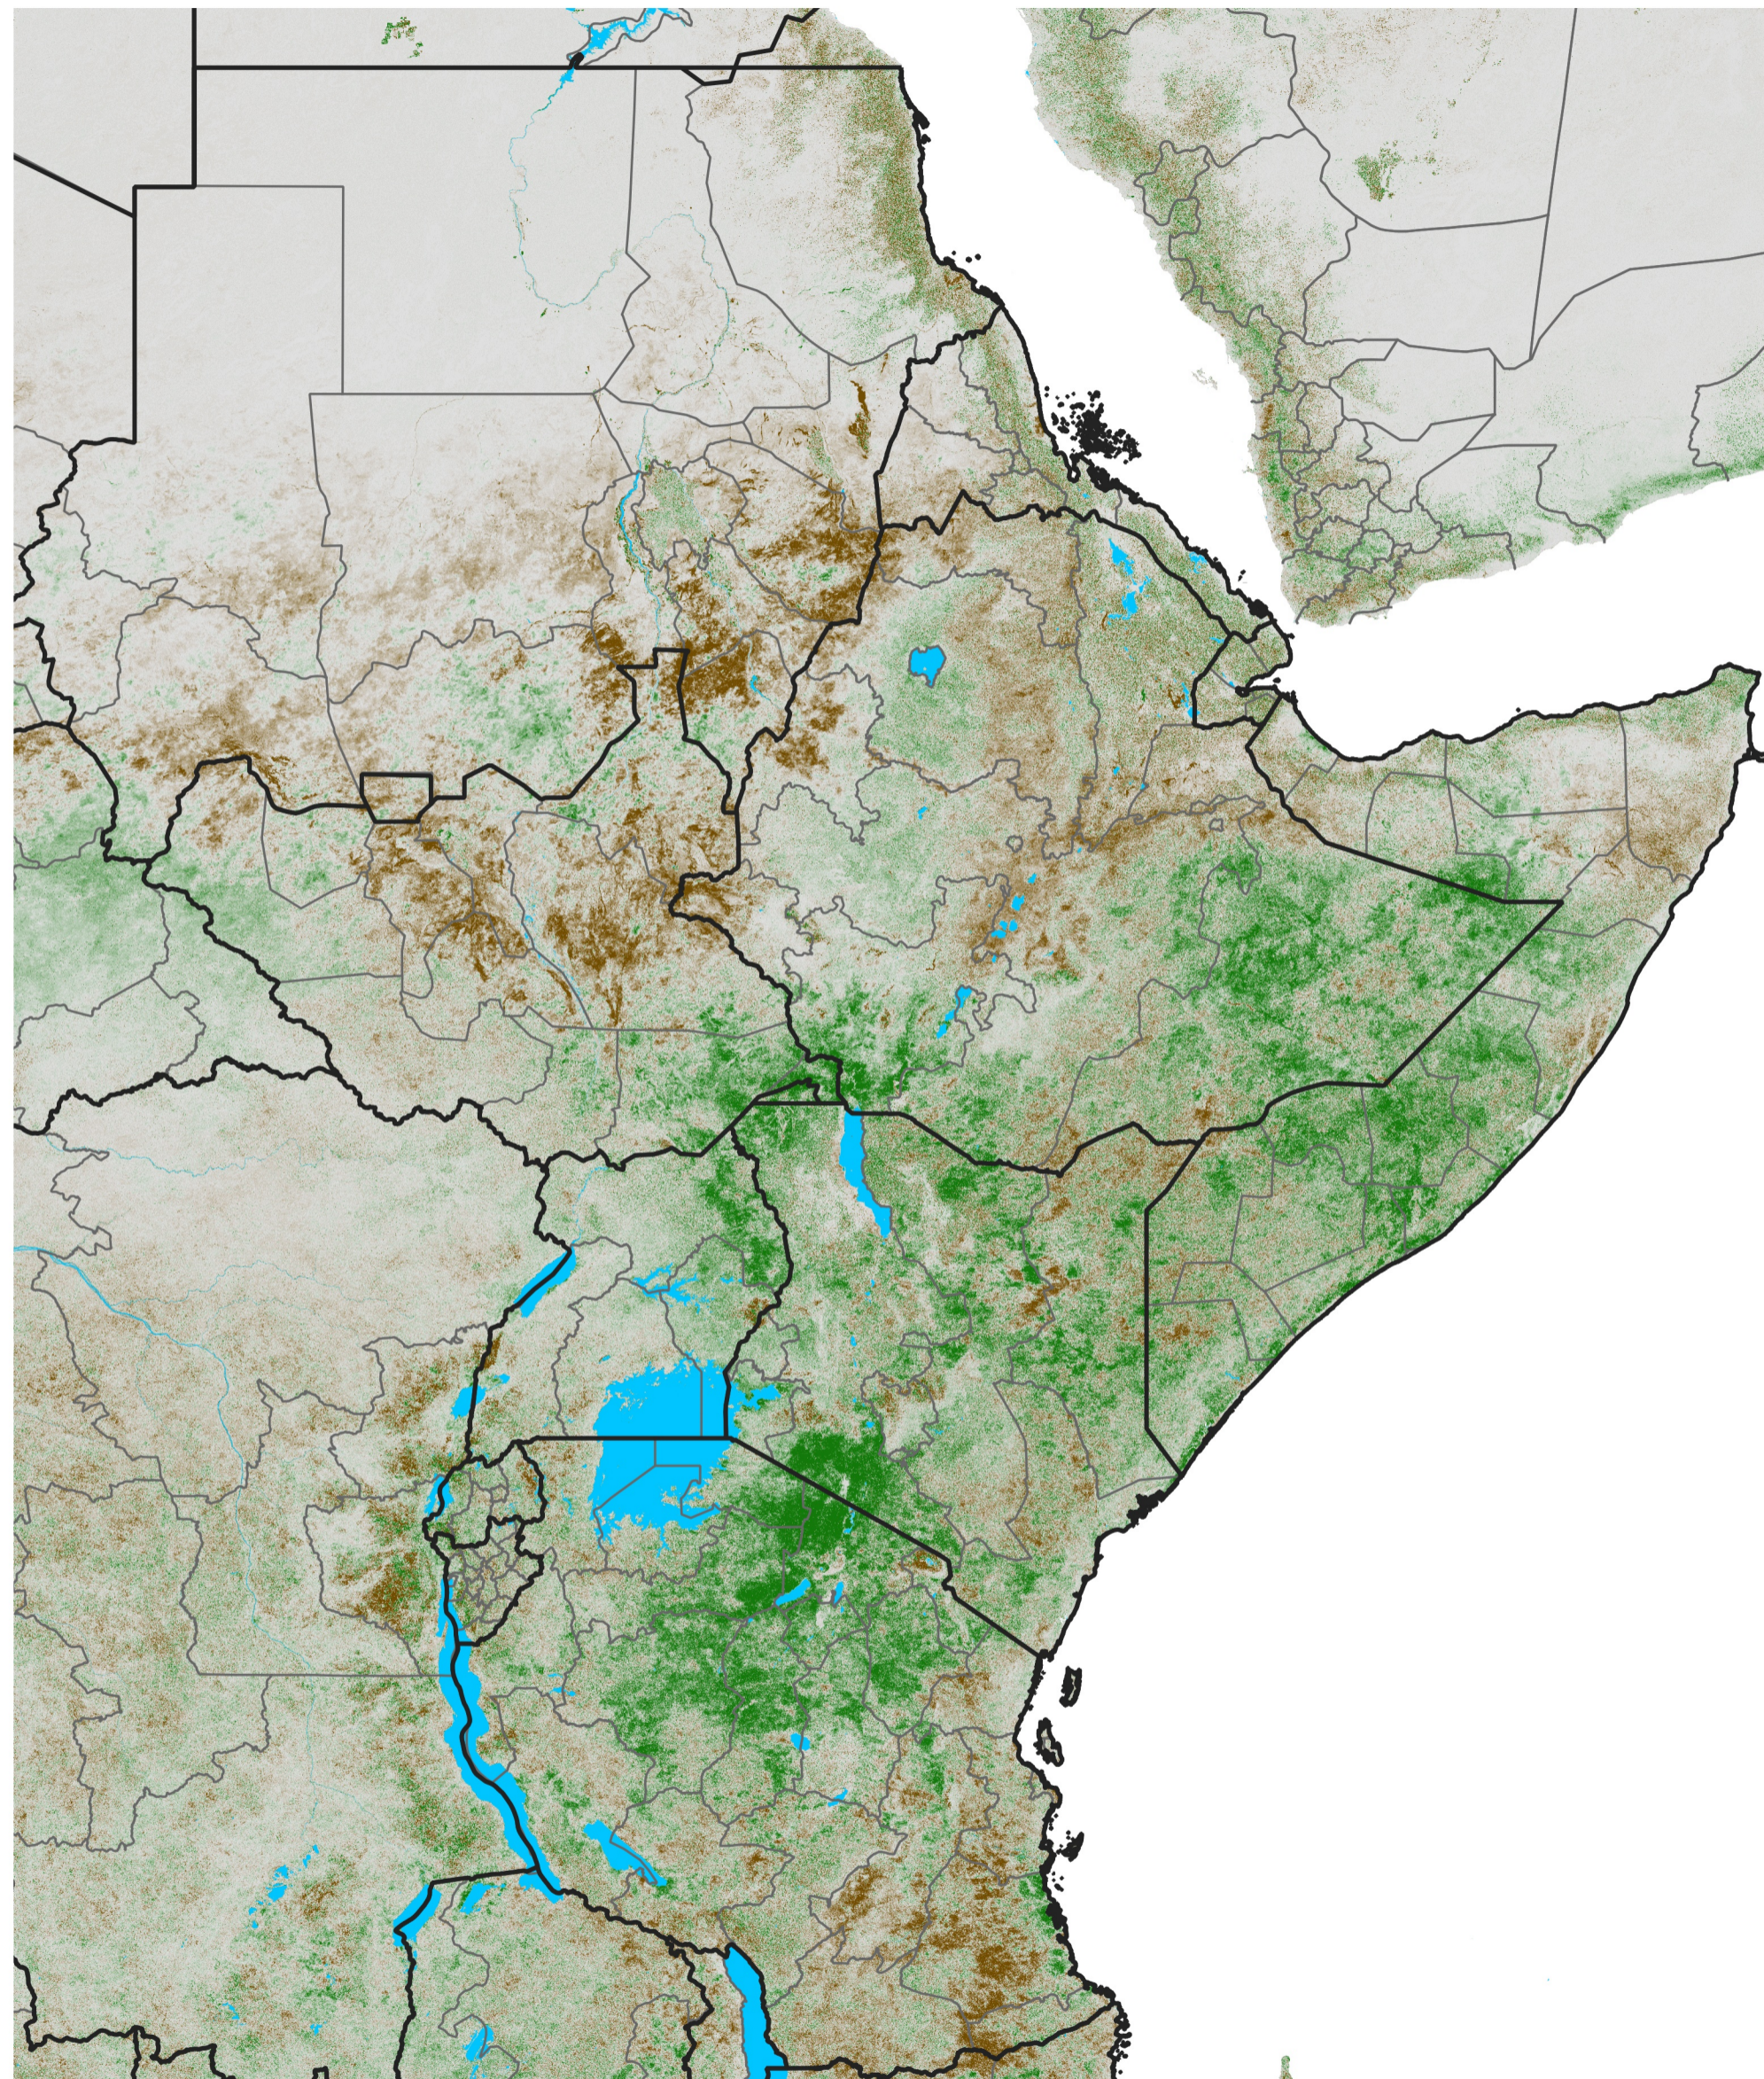

# East Africa NDVI Difference

2015 minus 2014

Period 67 / Nov 26 - Dec 05, 2015

## NDVI Difference

< -0.3   -0.2   -0.1   -0.05   0.05   0.1   0.2   >0.3

Negative

No Difference

Positive