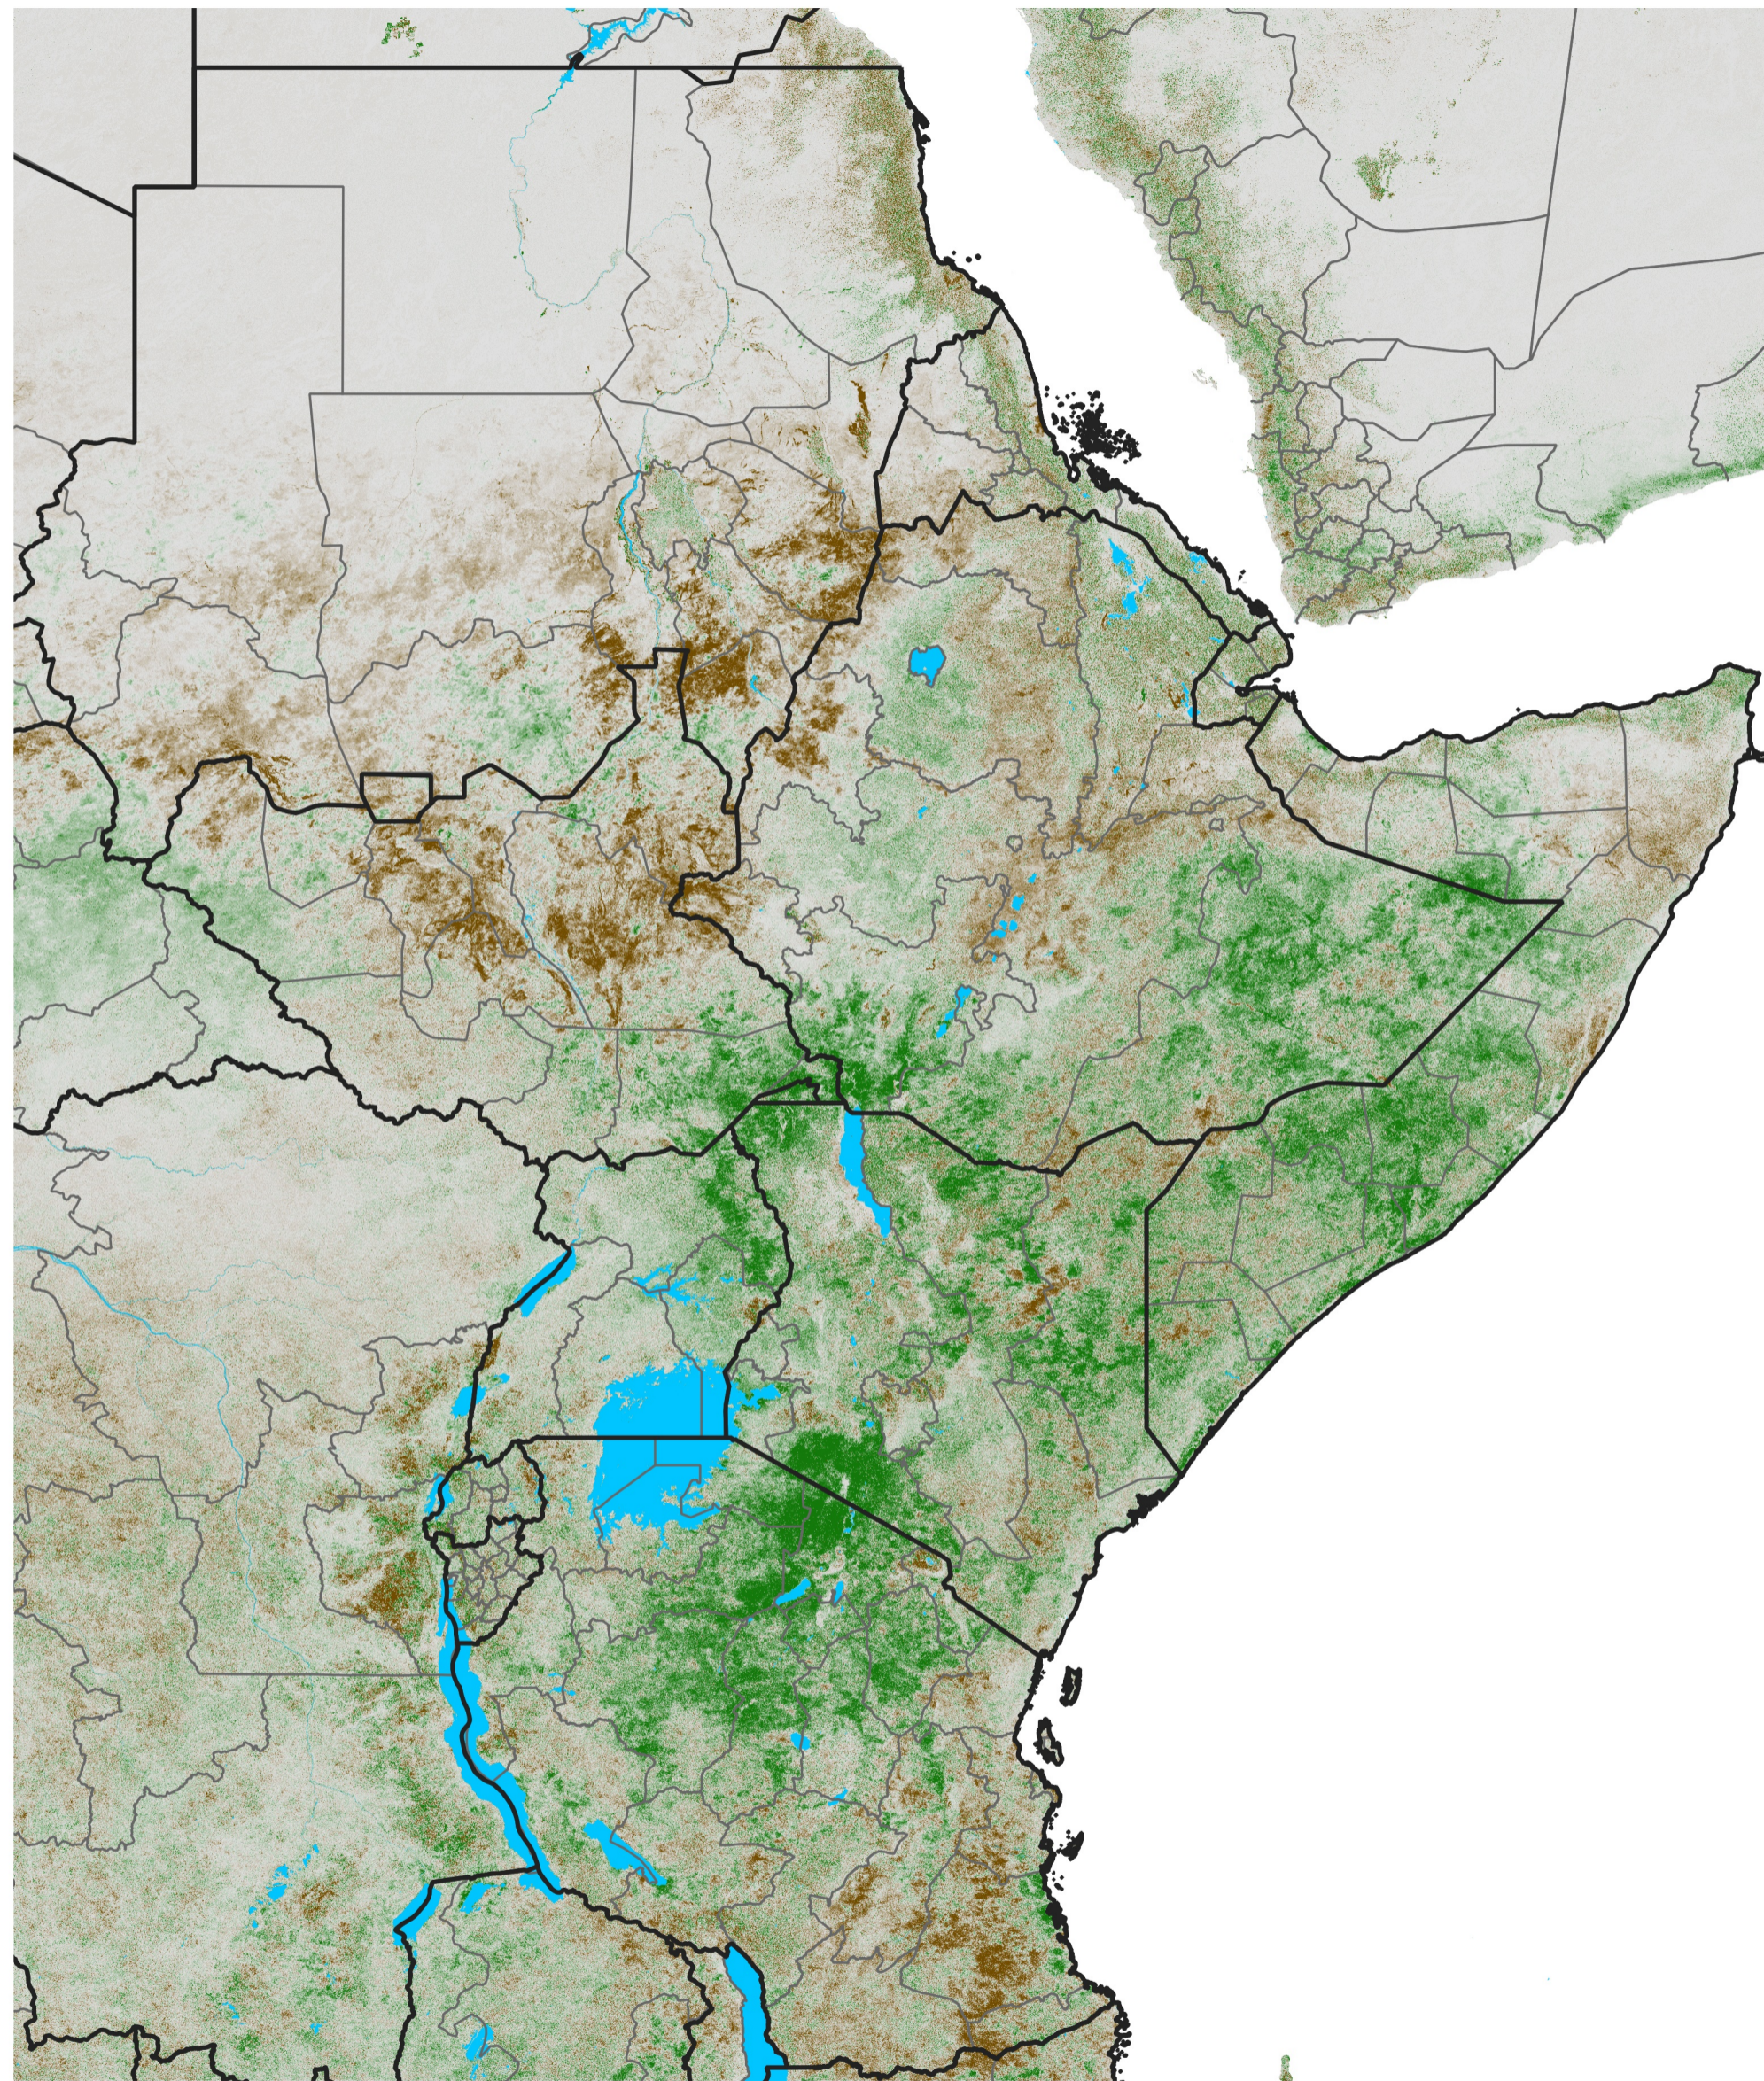

East Africa NDVI Difference

2015 minus 2014

Period 68 / Dec 01 - 10, 2015

NDVI Difference

< -0.3 -0.2 -0.1 -0.05 0.05 0.1 0.2 >0.3

Negative

No Difference

Positive