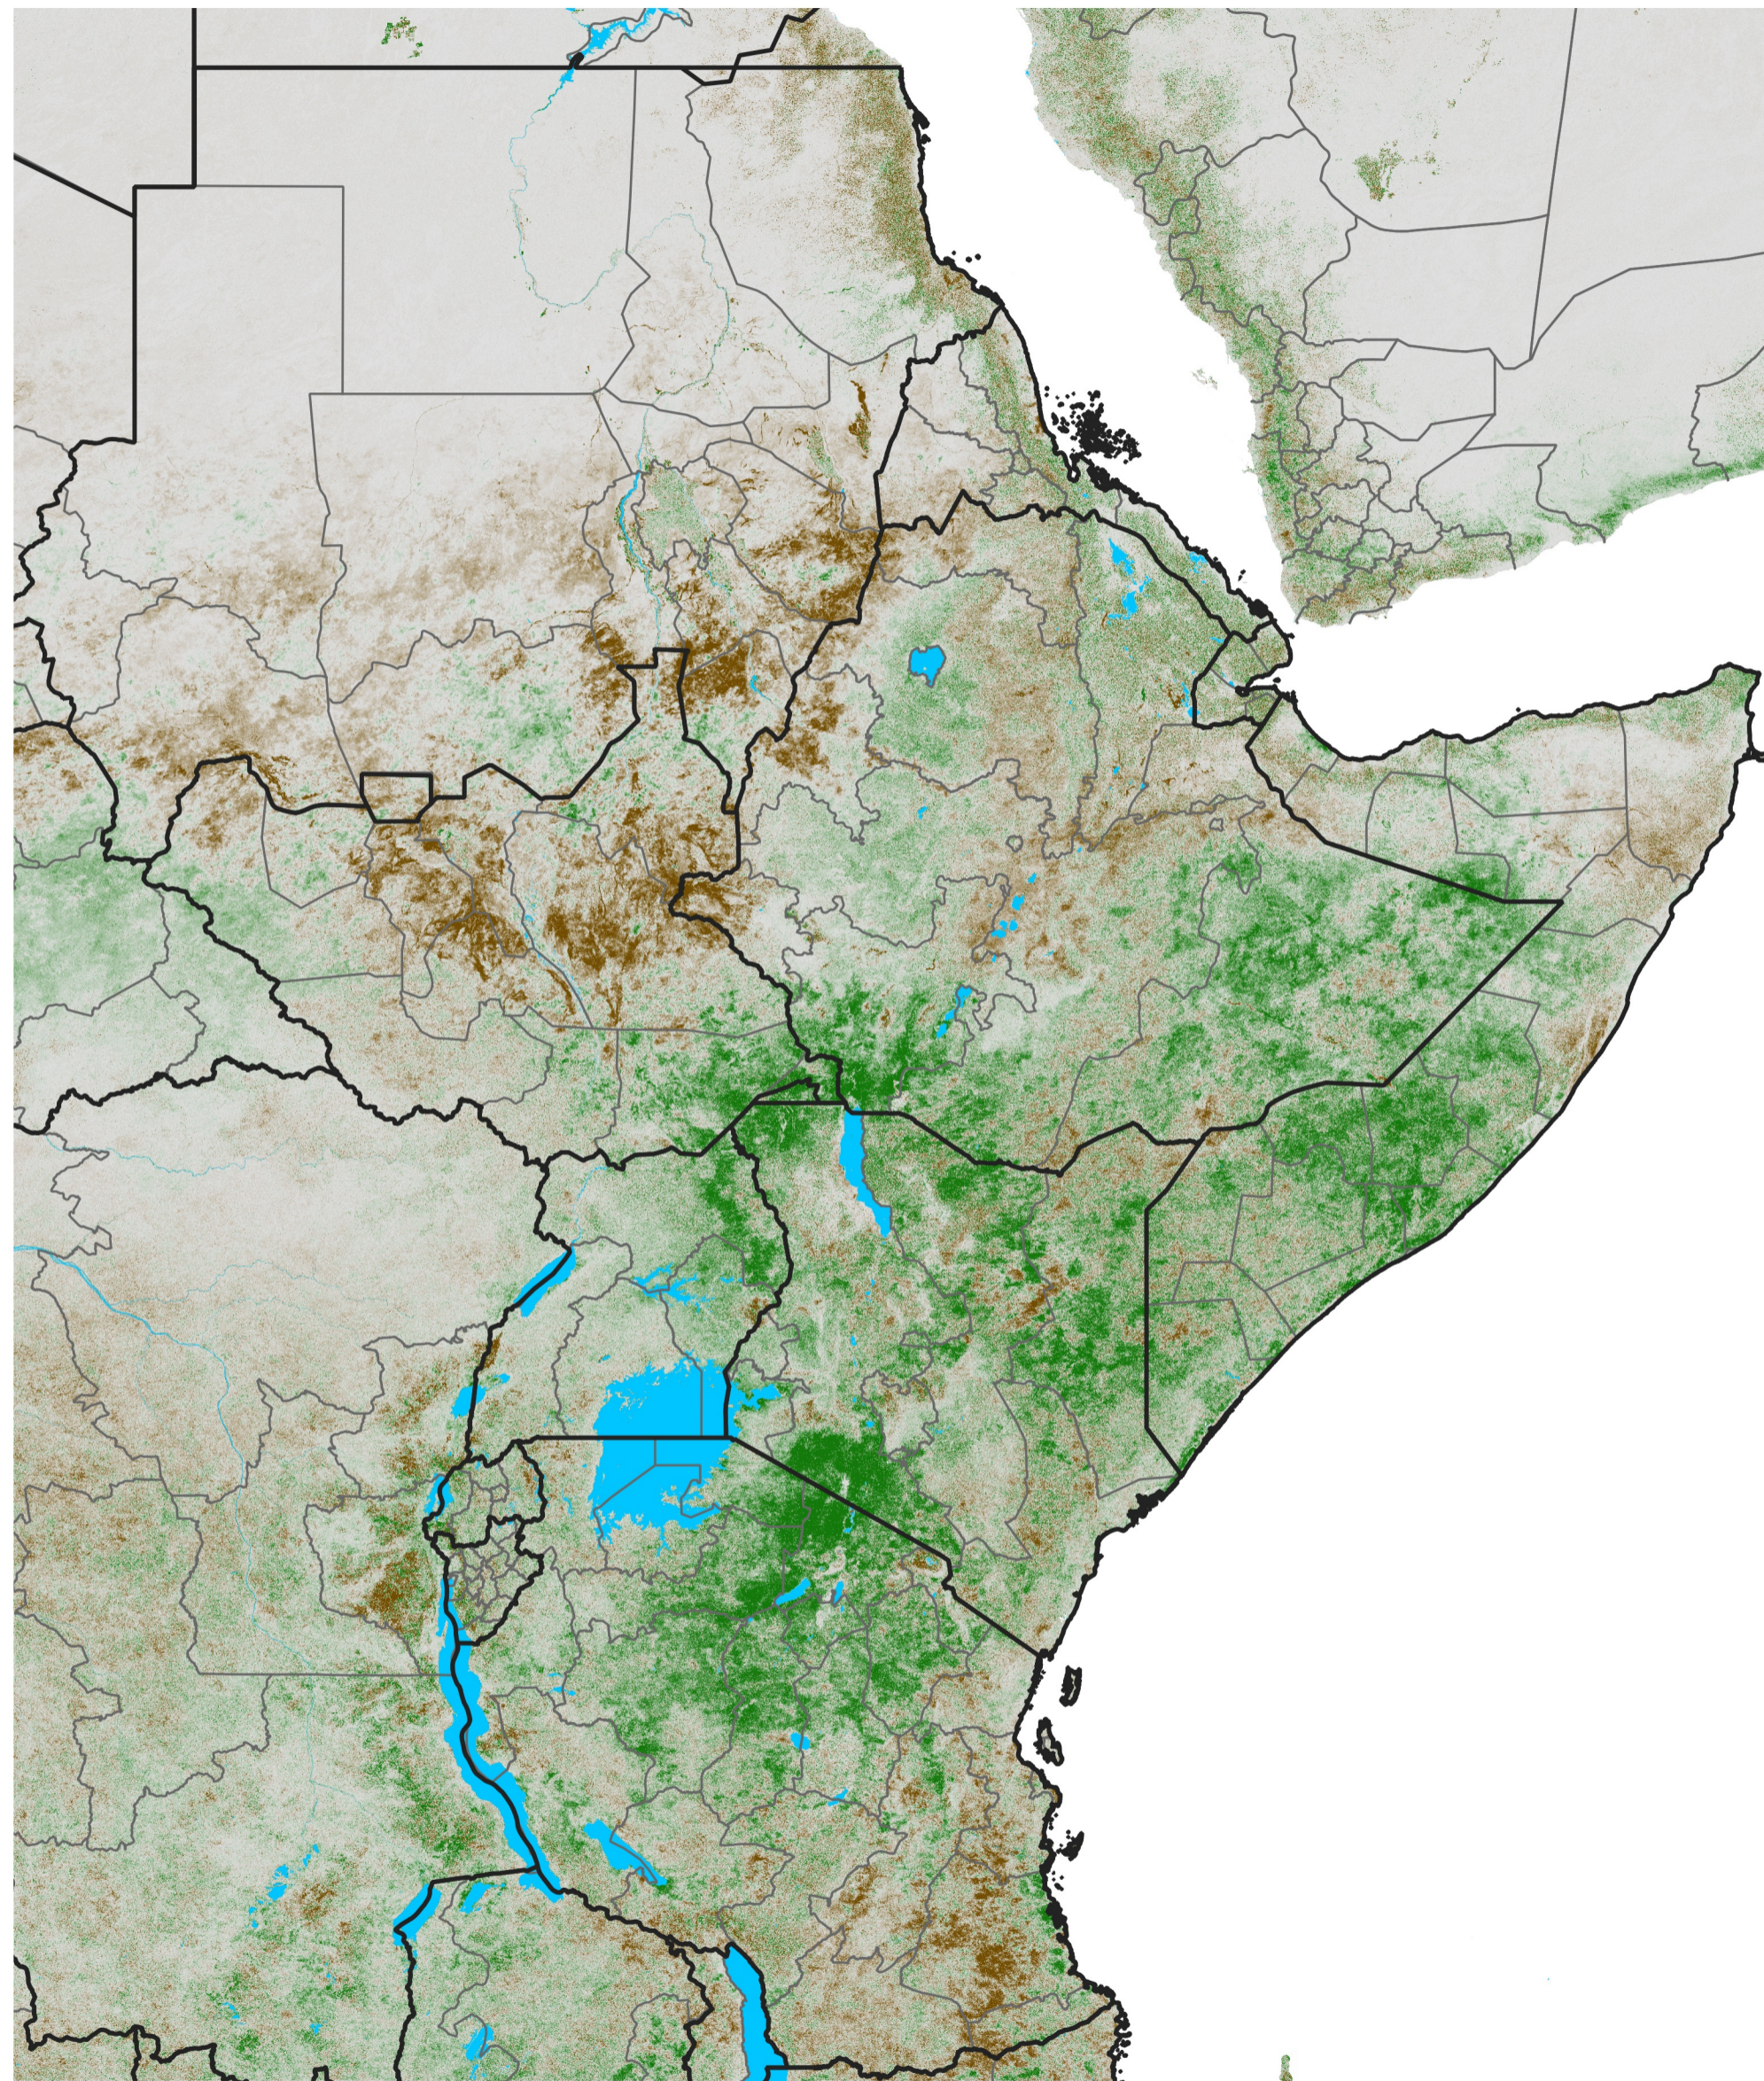

East Africa NDVI Difference

2015 minus 2014

Period 69 / Dec 06 - 15, 2015

NDVI Difference

< -0.3 -0.2 -0.1 -0.05 0.05 0.1 0.2 >0.3

Negative

No Difference

Positive