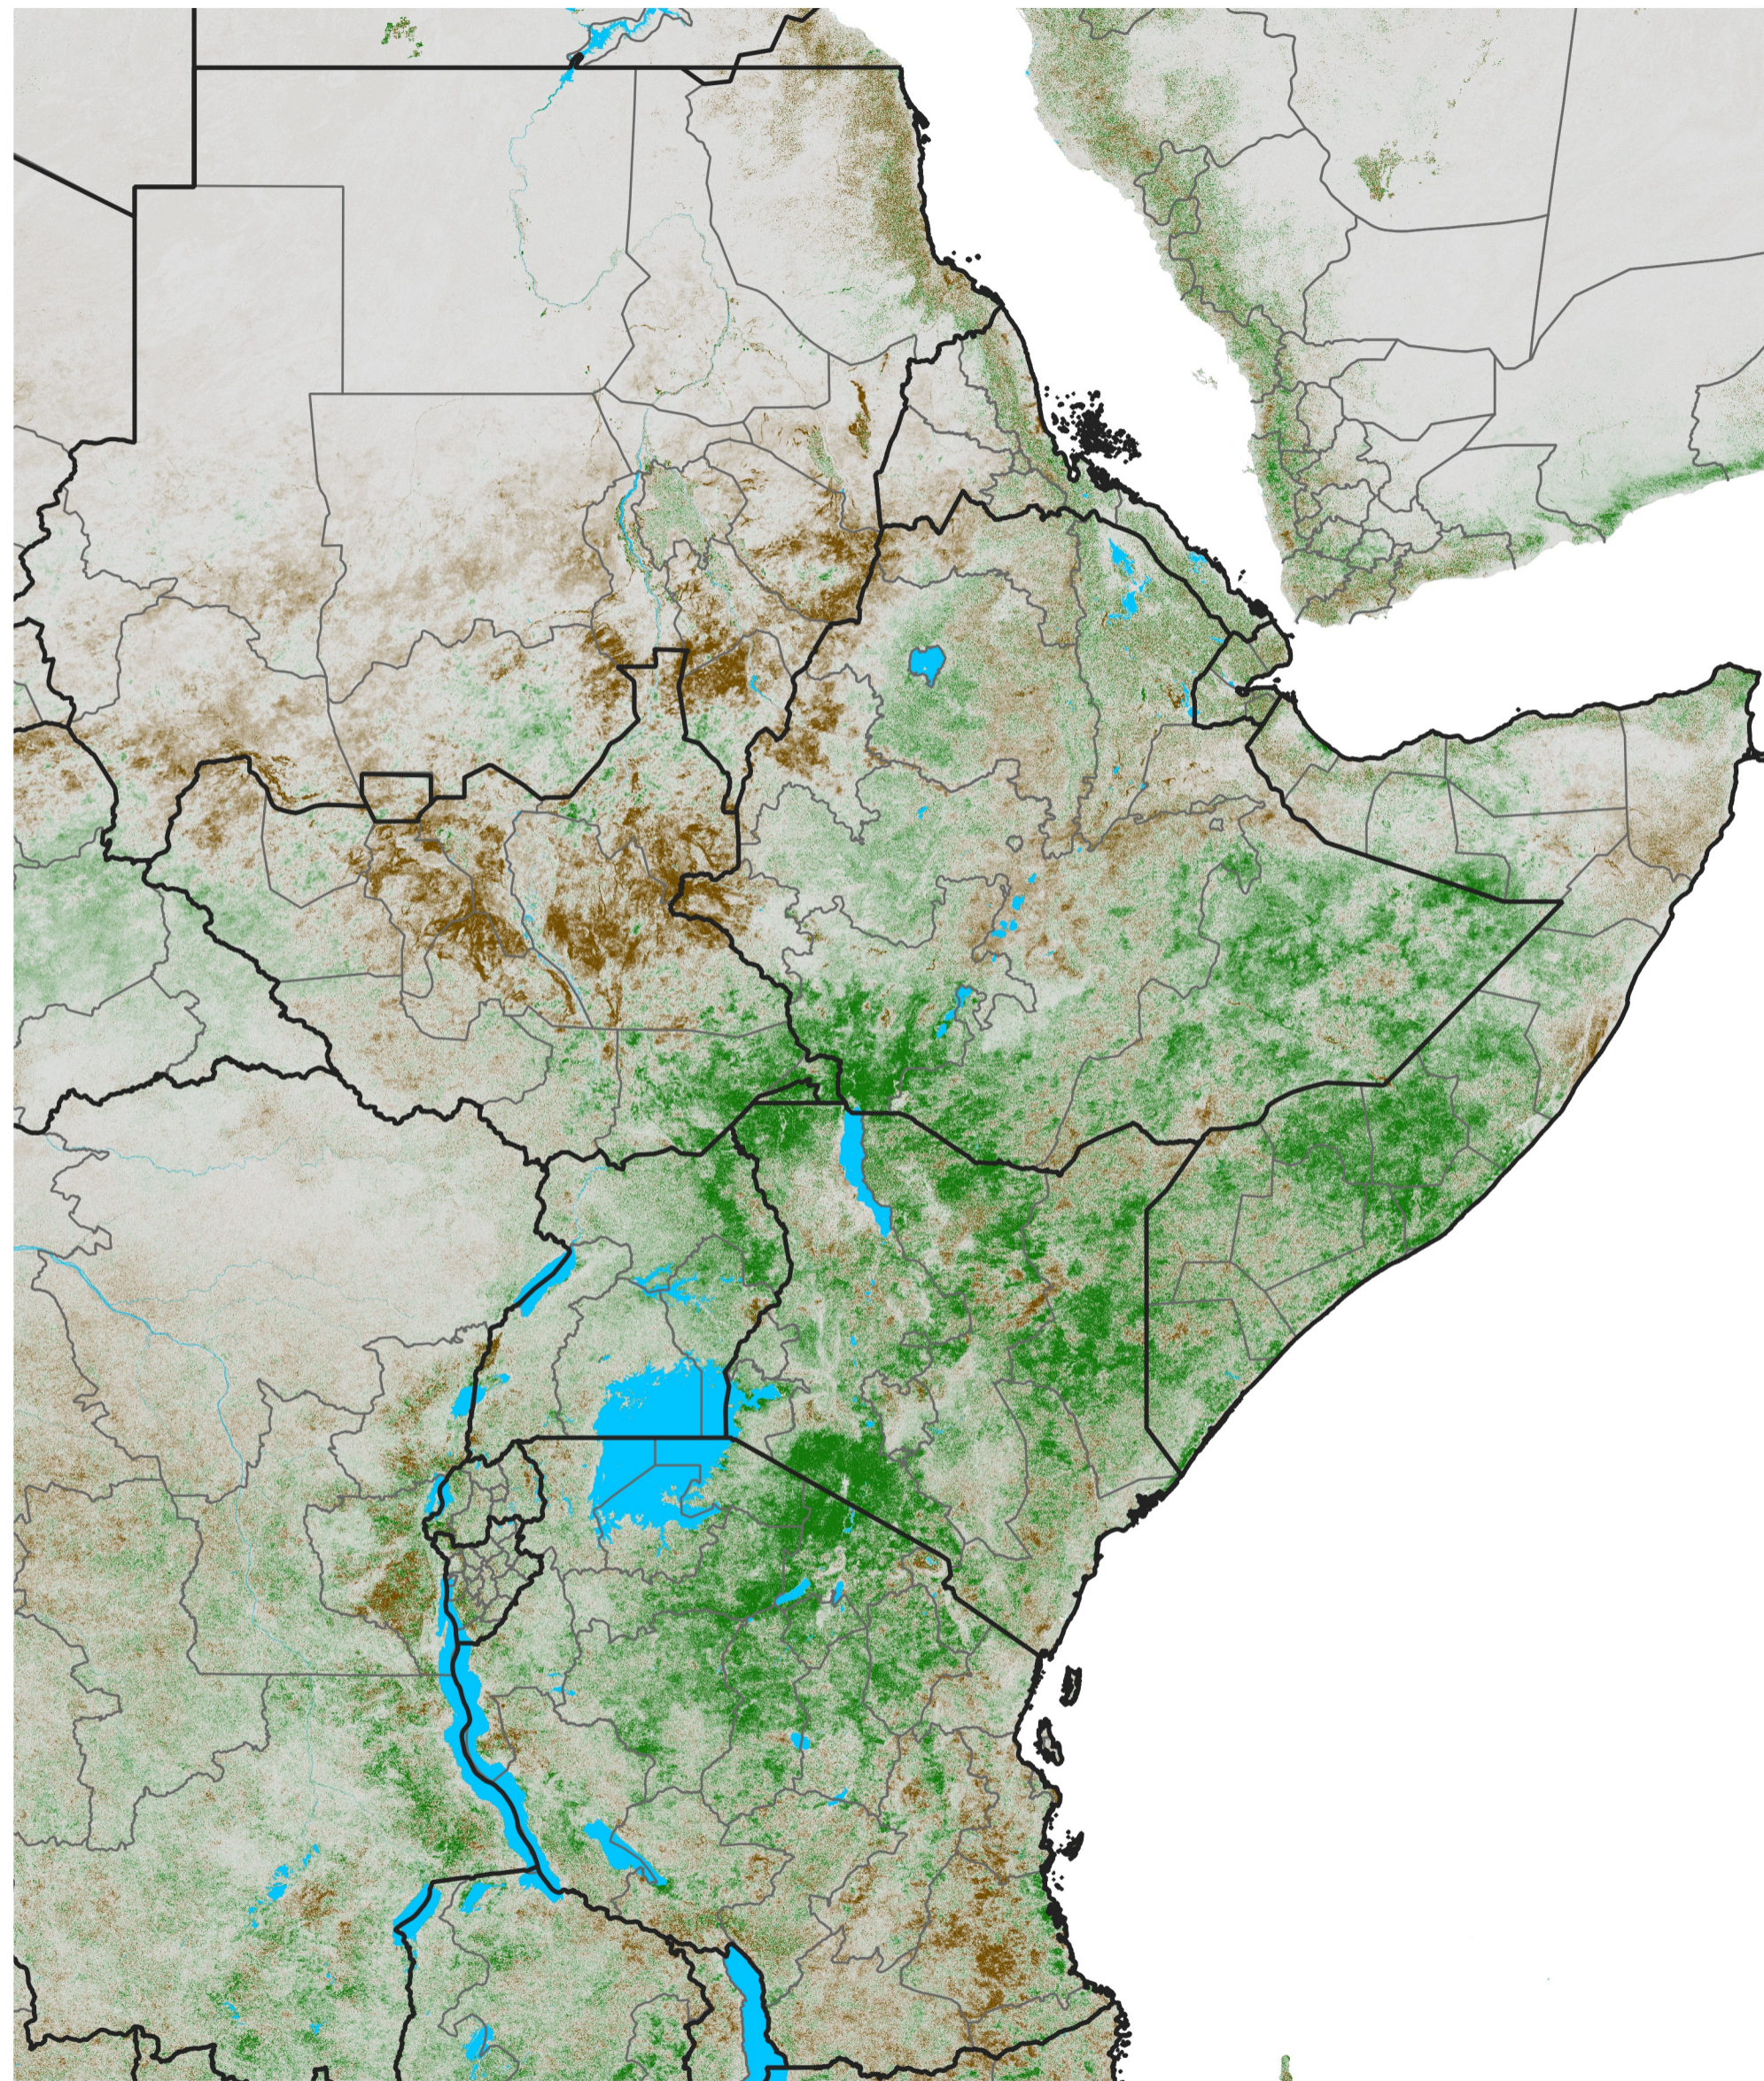

# East Africa NDVI Difference

2015 minus 2014

Period 70 / Dec 11 - 20, 2015

## NDVI Difference

< -0.3   -0.2   -0.1   -0.05   0.05   0.1   0.2   > 0.3

Negative

No Difference

Positive